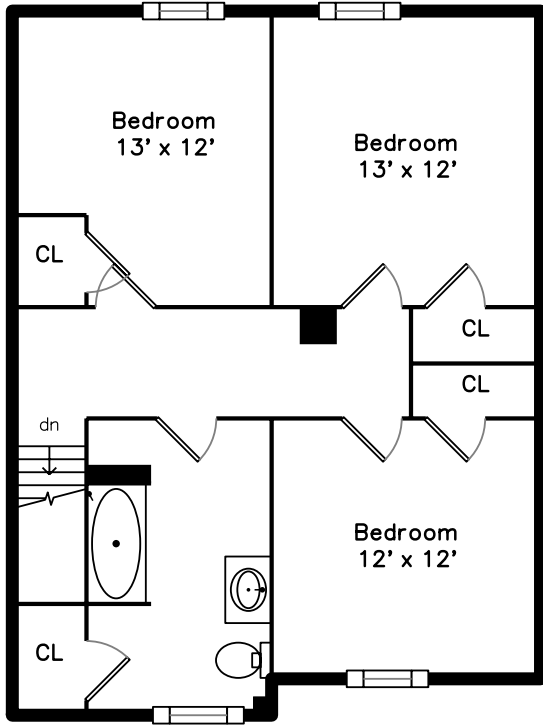

Upper

Main

**30 Martinack Avenue
Peabody, MA 01960**

PicturePlan by  vis-home

Measurements may not be 100% accurate.
Floor plans are provided for convenience only.
Room sizes are not used to calculate area.

Upper

Main

Outside

Outside

Outside

Outside

Living Room

Living Room

Dining Room

Kitchen

Kitchen

Office

Sitting

Bedroom

Bedroom

Bedroom

Bathroom