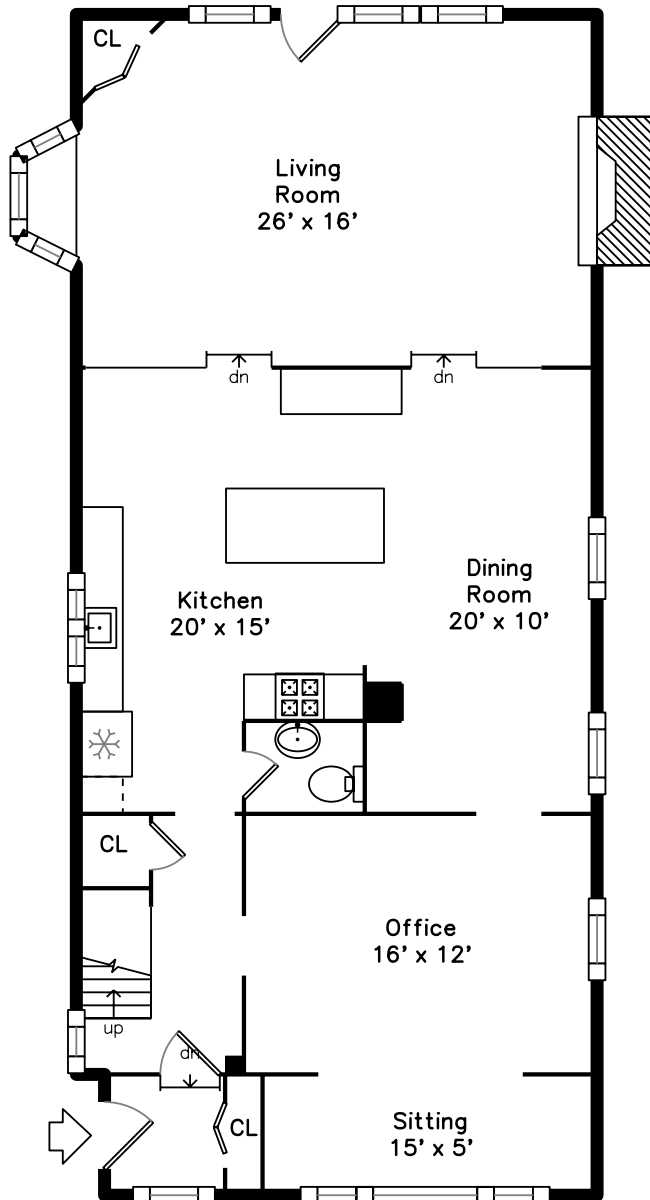

Upper

Main

**30 Martinack Avenue
Peabody, MA 01960**

PicturePlan by  vis-home

Measurements may not be 100% accurate.
Floor plans are provided for convenience only.
Room sizes are not used to calculate area.

Upper

Main

Outside

Outside

Outside

Outside

Living Room

Living Room

Dining Room

Kitchen

Kitchen

Office

Sitting

Bedroom

Bedroom

Bedroom

Bathroom