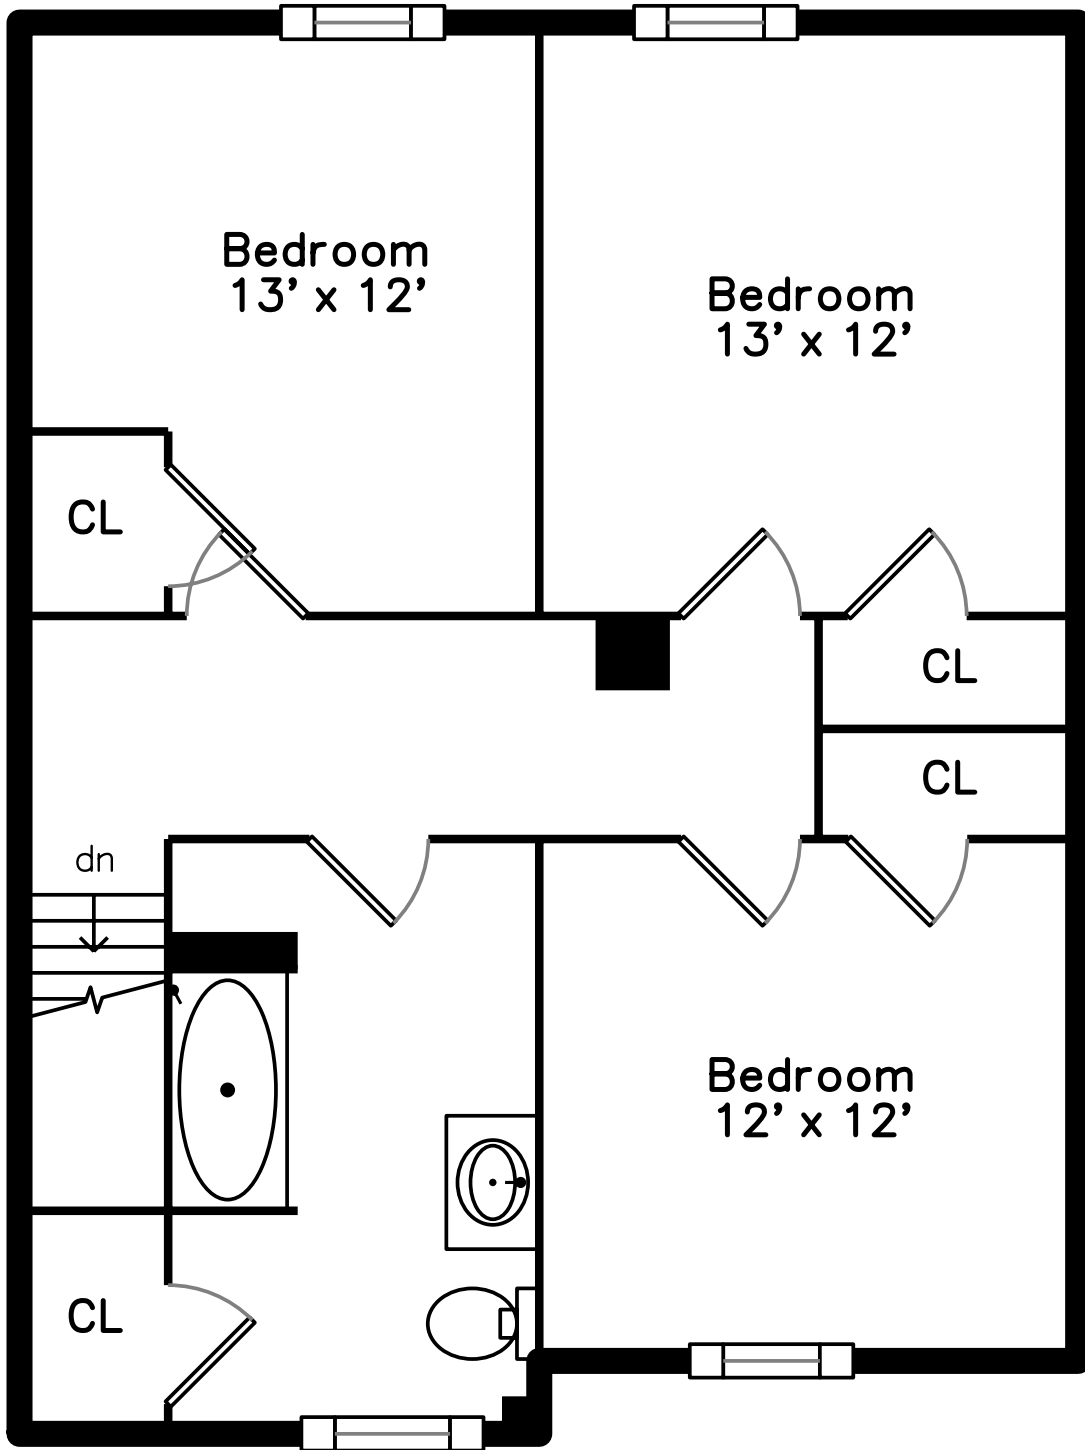

Upper

Main

**30 Martinack Avenue
Peabody, MA 01960**

PicturePlan by  vis-home

Measurements may not be 100% accurate.
Floor plans are provided for convenience only.
Room sizes are not used to calculate area.

Upper

Main

Outside

Outside

Outside

Outside

Living Room

Living Room

Dining Room

Kitchen

Kitchen

Office

Sitting

Bedroom

Bedroom

Bedroom

Bathroom