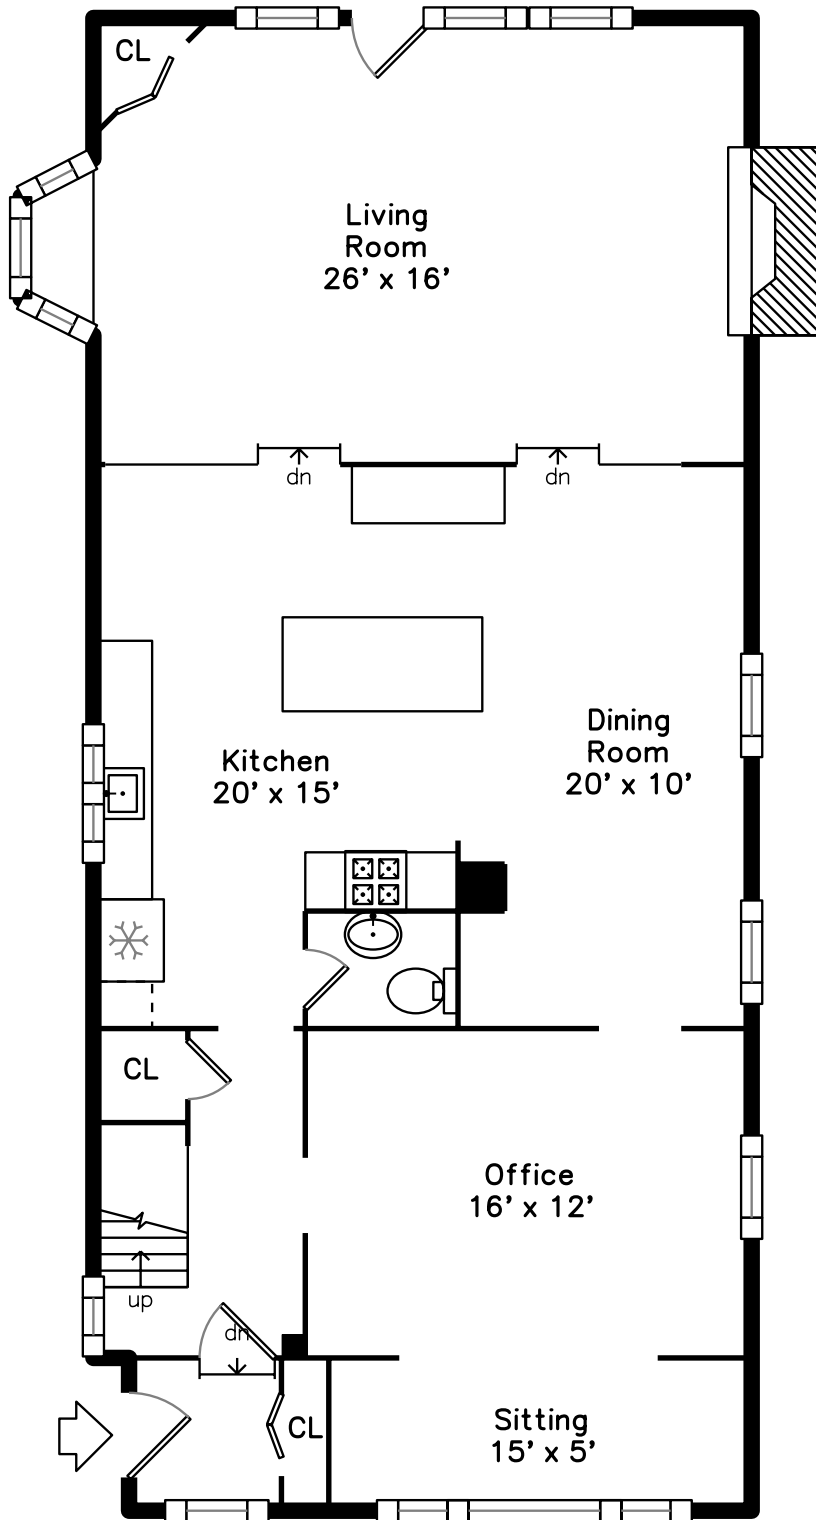

Upper

Main

**30 Martinack Avenue
Peabody, MA 01960**

PicturePlan by  vis-home

Measurements may not be 100% accurate.
Floor plans are provided for convenience only.
Room sizes are not used to calculate area.

Upper

Main

Outside

Outside

Outside

Outside

Living Room

Living Room

Dining Room

Kitchen

Kitchen

Office

Sitting

Bedroom

Bedroom

Bedroom

Bathroom