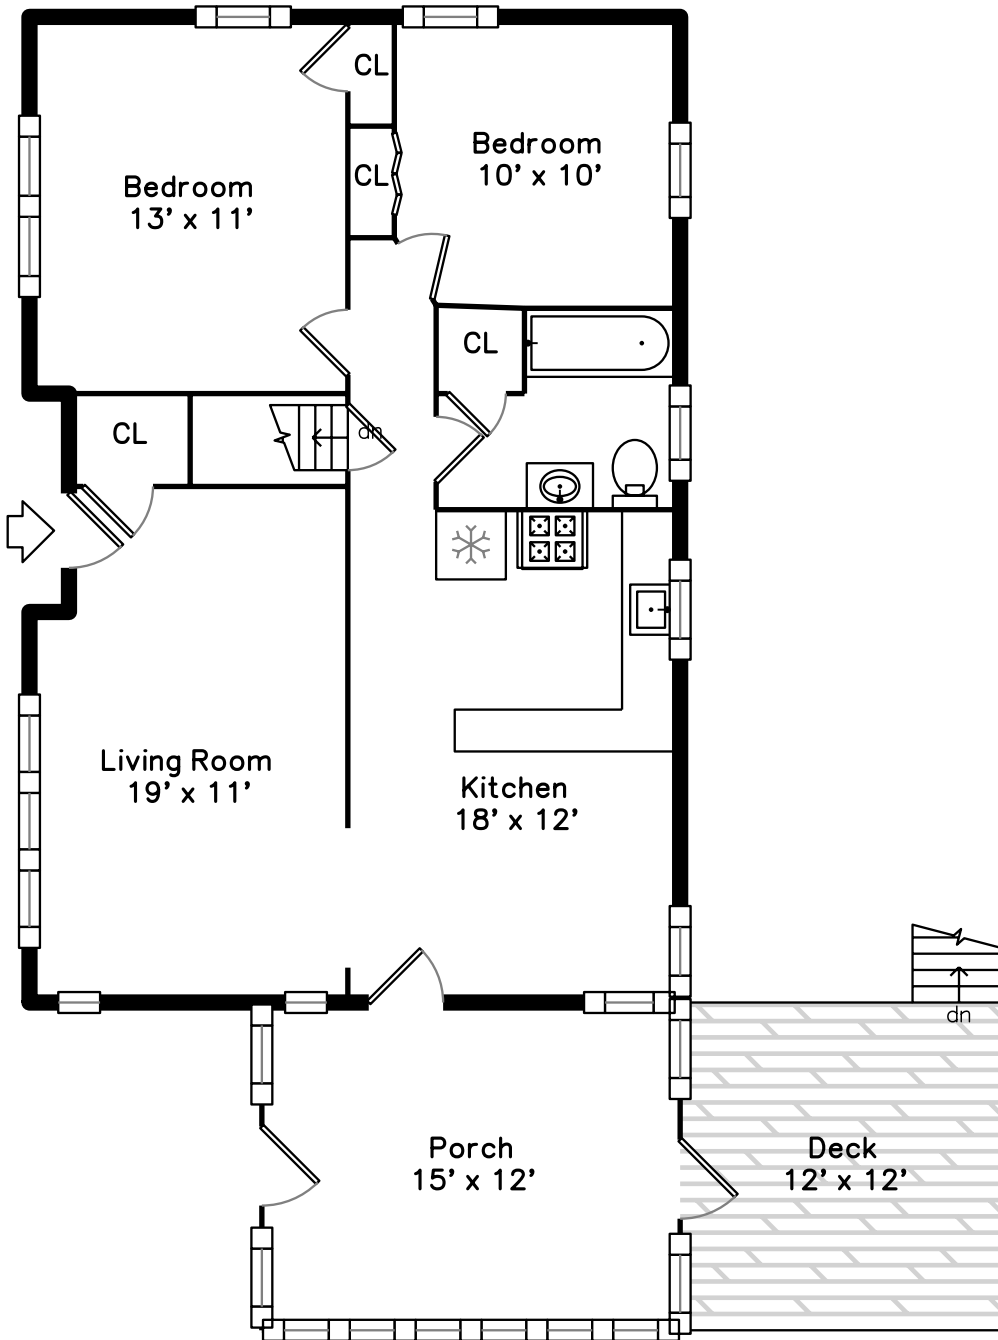

Main

Lower

1010 South Street
Walpole, MA 02081

PicturePlan by  vis-home

Measurements may not be 100% accurate.
Floor plans are provided for convenience only.
Room sizes are not used to calculate area.

Main

Lower

Outside

Back

Living Room

Living Room

Kitchen

Kitchen

Kitchen

Bedroom

Bedroom

Bedroom

Bathroom

Porch

Deck

Bonus Room

Bonus Room