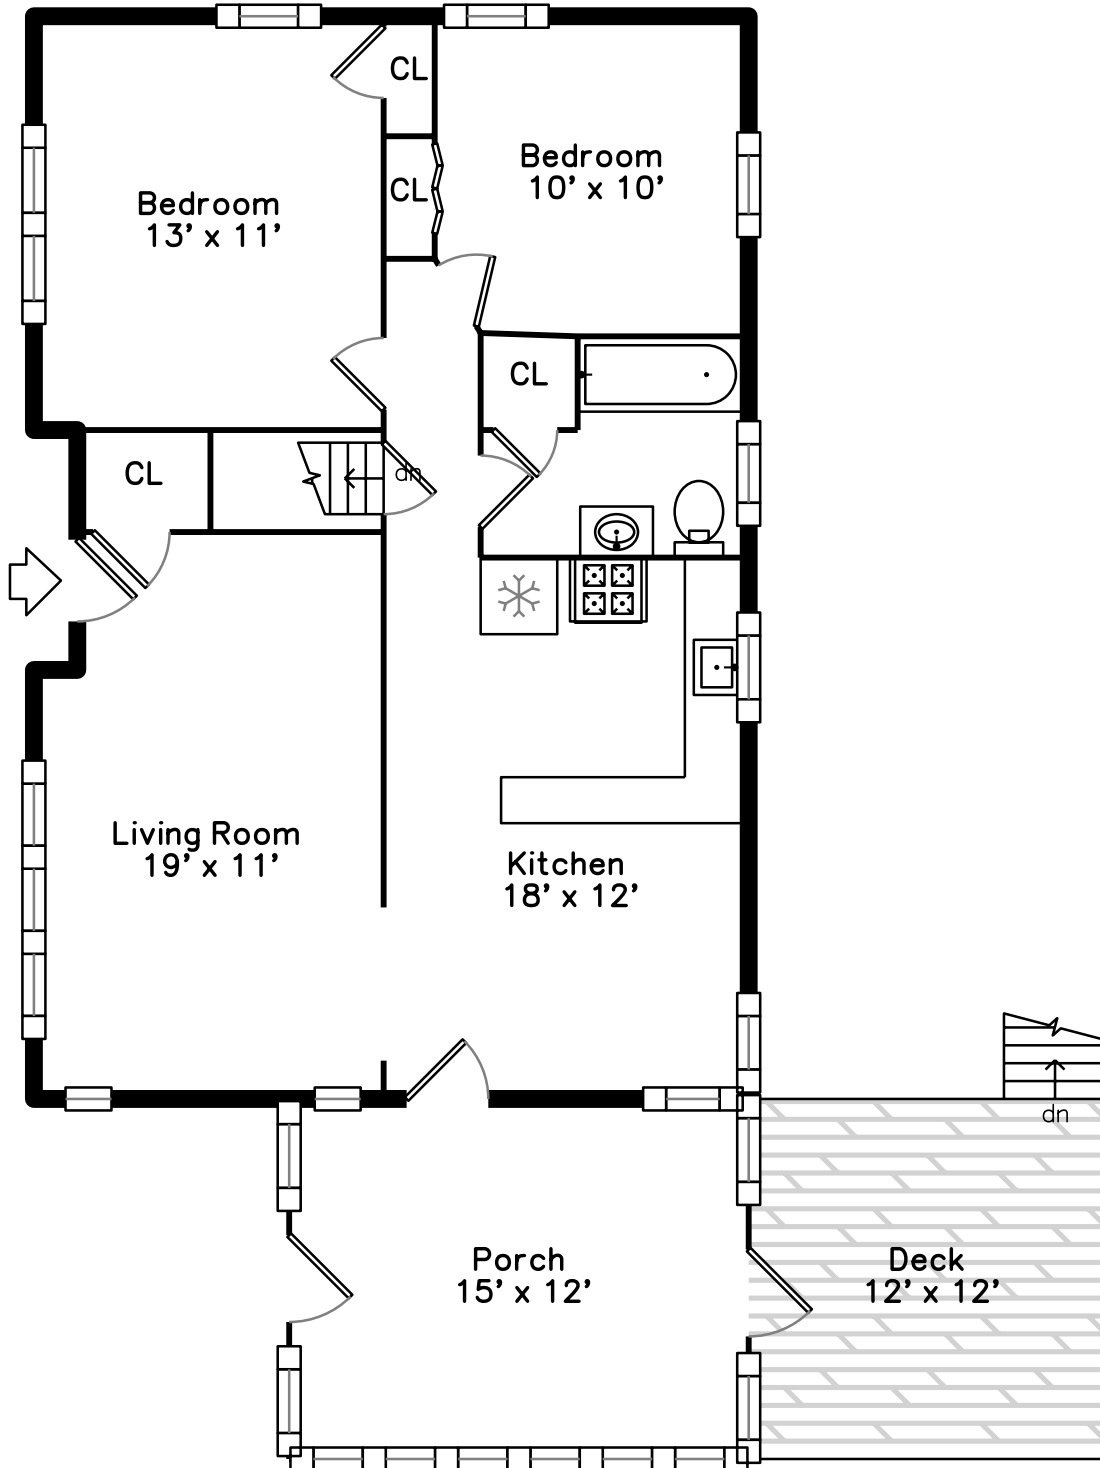

Main

Lower

1010 South Street
Walpole, MA 02081

PicturePlan by  vis-home

Measurements may not be 100% accurate.
Floor plans are provided for convenience only.
Room sizes are not used to calculate area.

Main

Lower

Outside

Back

Living Room

Living Room

Kitchen

Kitchen

Kitchen

Bedroom

Bedroom

Bedroom

Bathroom

Porch

Deck

Bonus Room

Bonus Room