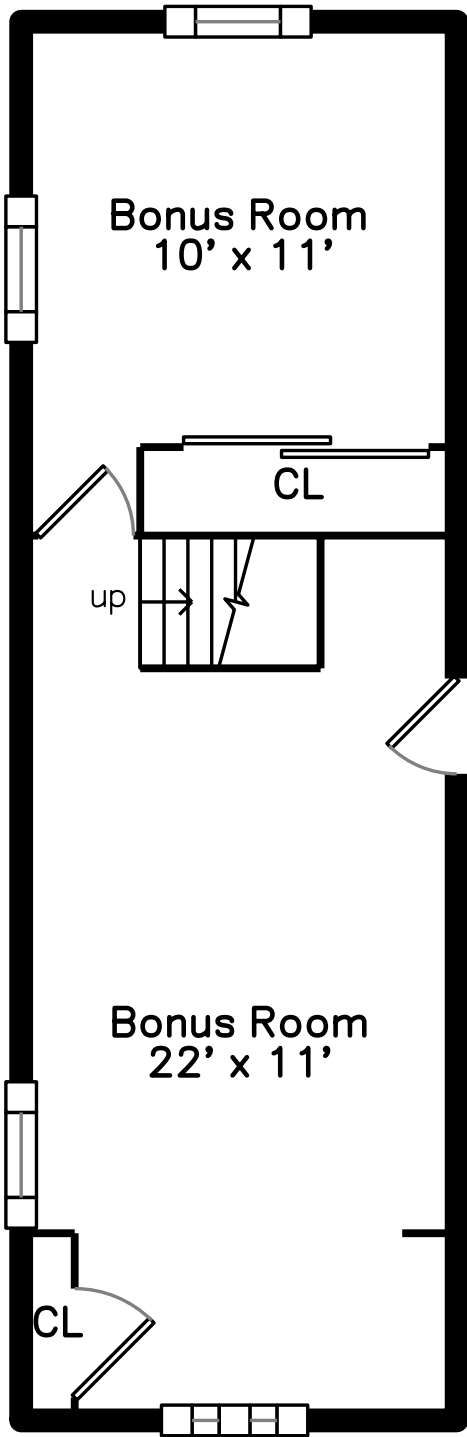

Main

Lower

1010 South Street
Walpole, MA 02081

PicturePlan by  vis-home

Measurements may not be 100% accurate.
Floor plans are provided for convenience only.
Room sizes are not used to calculate area.

Main

Lower

Outside

Back

Living Room

Living Room

Kitchen

Kitchen

Kitchen

Bedroom

Bedroom

Bedroom

Bathroom

Porch

Deck

Bonus Room

Bonus Room