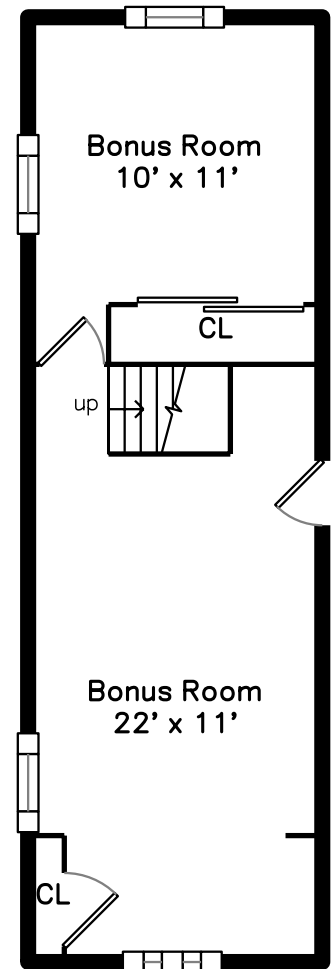

Main

Lower

1010 South Street
Walpole, MA 02081

PicturePlan by  vis-home

Measurements may not be 100% accurate.
Floor plans are provided for convenience only.
Room sizes are not used to calculate area.

Main

Lower

Outside

Back

Living Room

Living Room

Kitchen

Kitchen

Kitchen

Bedroom

Bedroom

Bedroom

Bathroom

Porch

Deck

Bonus Room

Bonus Room