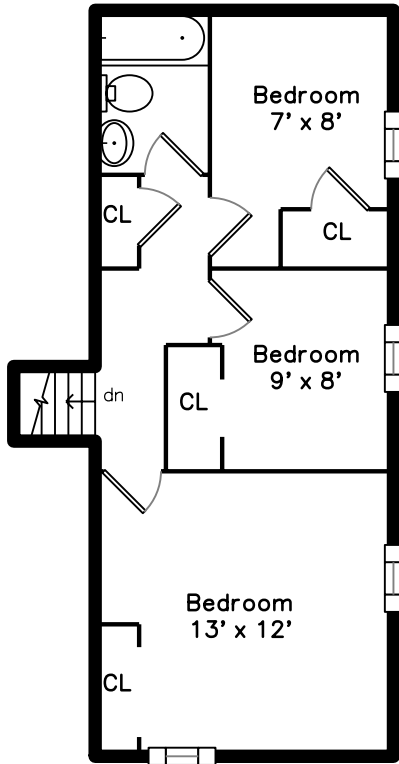

Upper

Main

Lower

618 Auburn Street
Whitman, MA 02382

PicturePlan by  vis-home

Measurements may not be 100% accurate.
Floor plans are provided for convenience only.
Room sizes are not used to calculate area.

Upper

Main

Lower

WELCOME HOME!!

Outside

Outside

Back

Back

Back

Back

Back

Back

Back

Back

Back

Living Room

Bedroom

Bedroom

Bedroom

Bedroom

Bathroom

Living Room

Living Room

Living Room