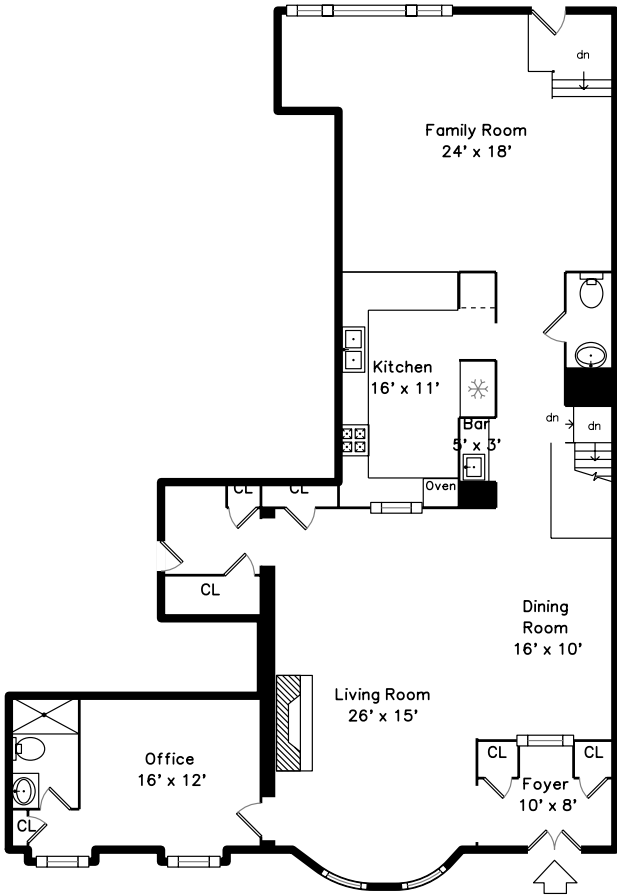

Main

Lower

49 Commonwealth Avenue
Boston, MA 02116

PicturePlan by  vis-home

Measurements may not be 100% accurate.
Floor plans are provided for convenience only.
Room sizes are not used to calculate area.

Main

Lower

Outside

Outside

Deck

Deck

Outside

Outside

Living Room

Living Room

Dining Room

Dining Room

Kitchen

Kitchen

Kitchen

Family Room

Family Room

Family Room

Family Room

Office

Powder Room

Main Bedroom

Main Bedroom

Main Bathroom