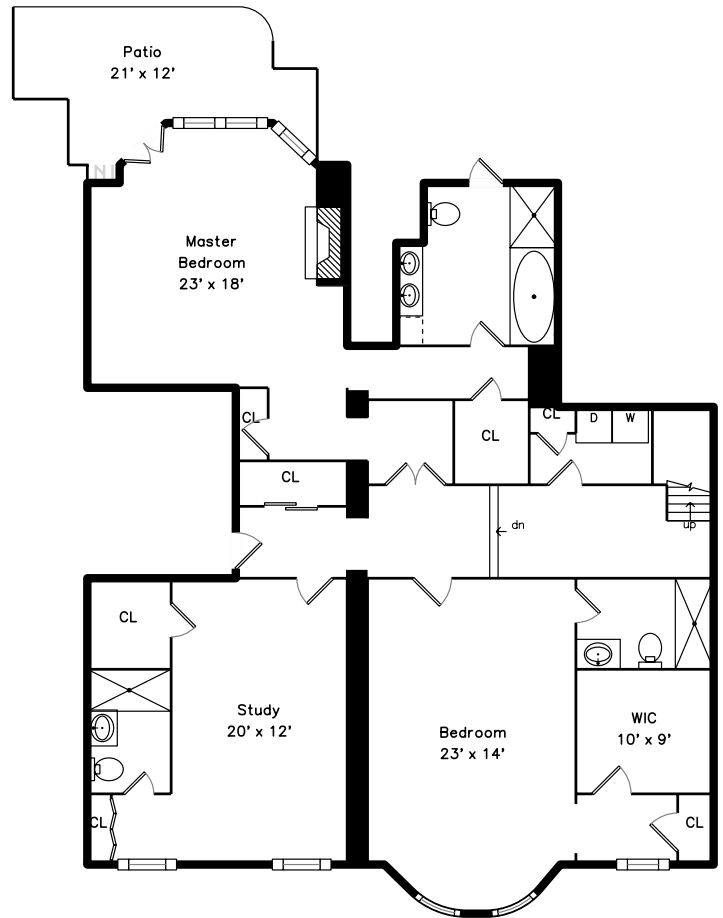

Main

Lower

49 Commonwealth Avenue
Boston, MA 02116

PicturePlan by  vis-home

Measurements may not be 100% accurate.
Floor plans are provided for convenience only.
Room sizes are not used to calculate area.

Main

Lower

Outside

Outside

Deck

Deck

Outside

Outside

Living Room

Living Room

Dining Room

Dining Room

Kitchen

Kitchen

Kitchen

Family Room

Family Room

Family Room

Family Room

Office

Powder Room

Main Bedroom

Main Bedroom

Main Bathroom