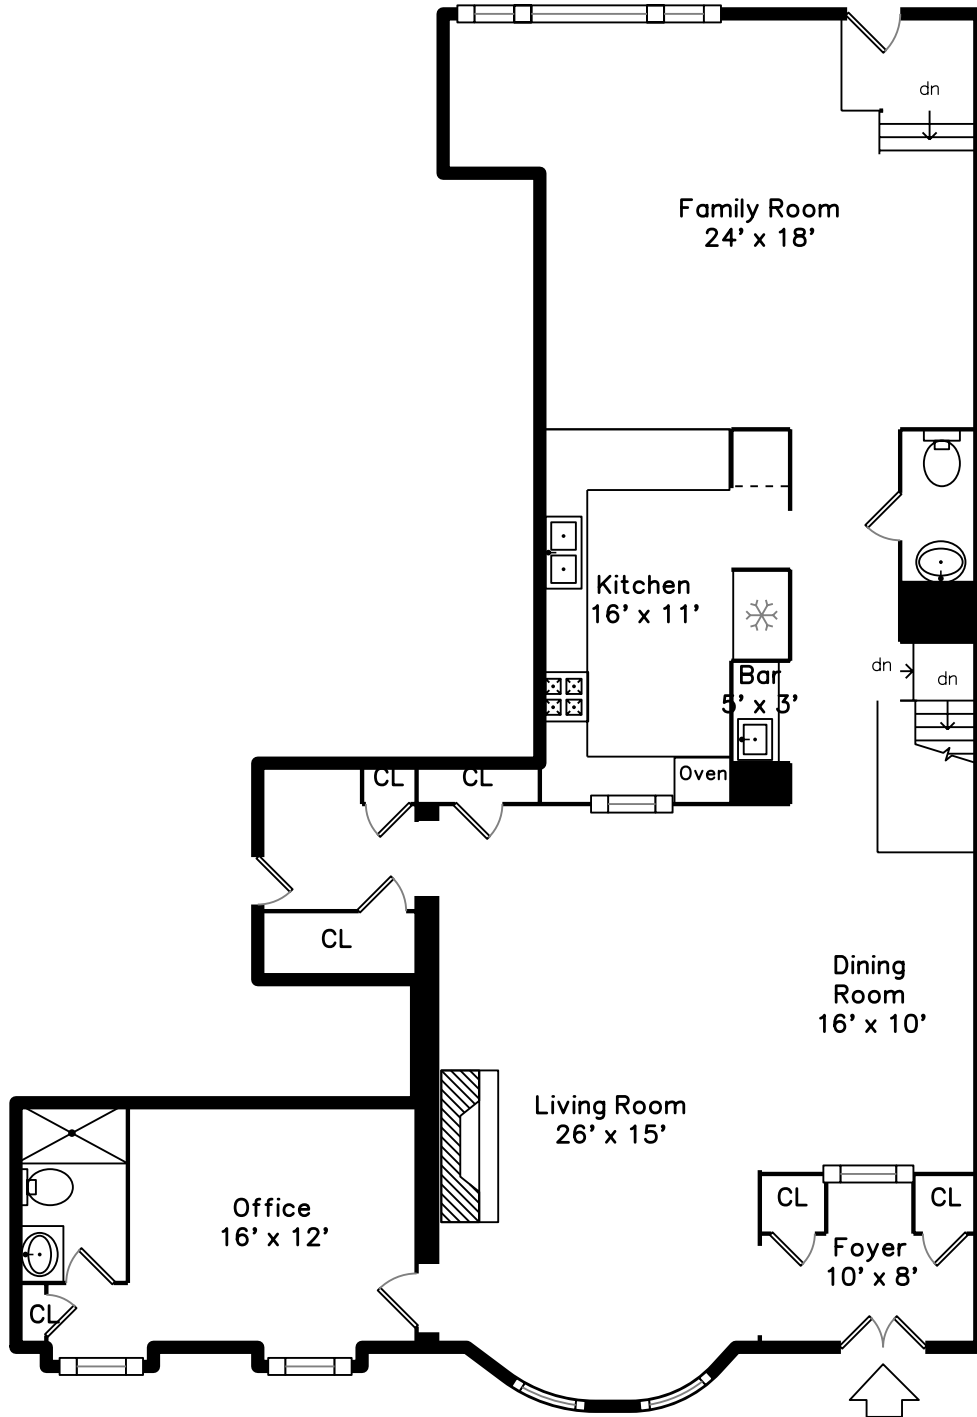

Main

Lower

49 Commonwealth Avenue
Boston, MA 02116

PicturePlan by  vis-home

Measurements may not be 100% accurate.
Floor plans are provided for convenience only.
Room sizes are not used to calculate area.

Main

Lower

Outside

Outside

Deck

Deck

Outside

Outside

Living Room

Living Room

Dining Room

Dining Room

Kitchen

Kitchen

Kitchen

Family Room

Family Room

Family Room

Family Room

Office

Powder Room

Main Bedroom

Main Bedroom

Main Bathroom