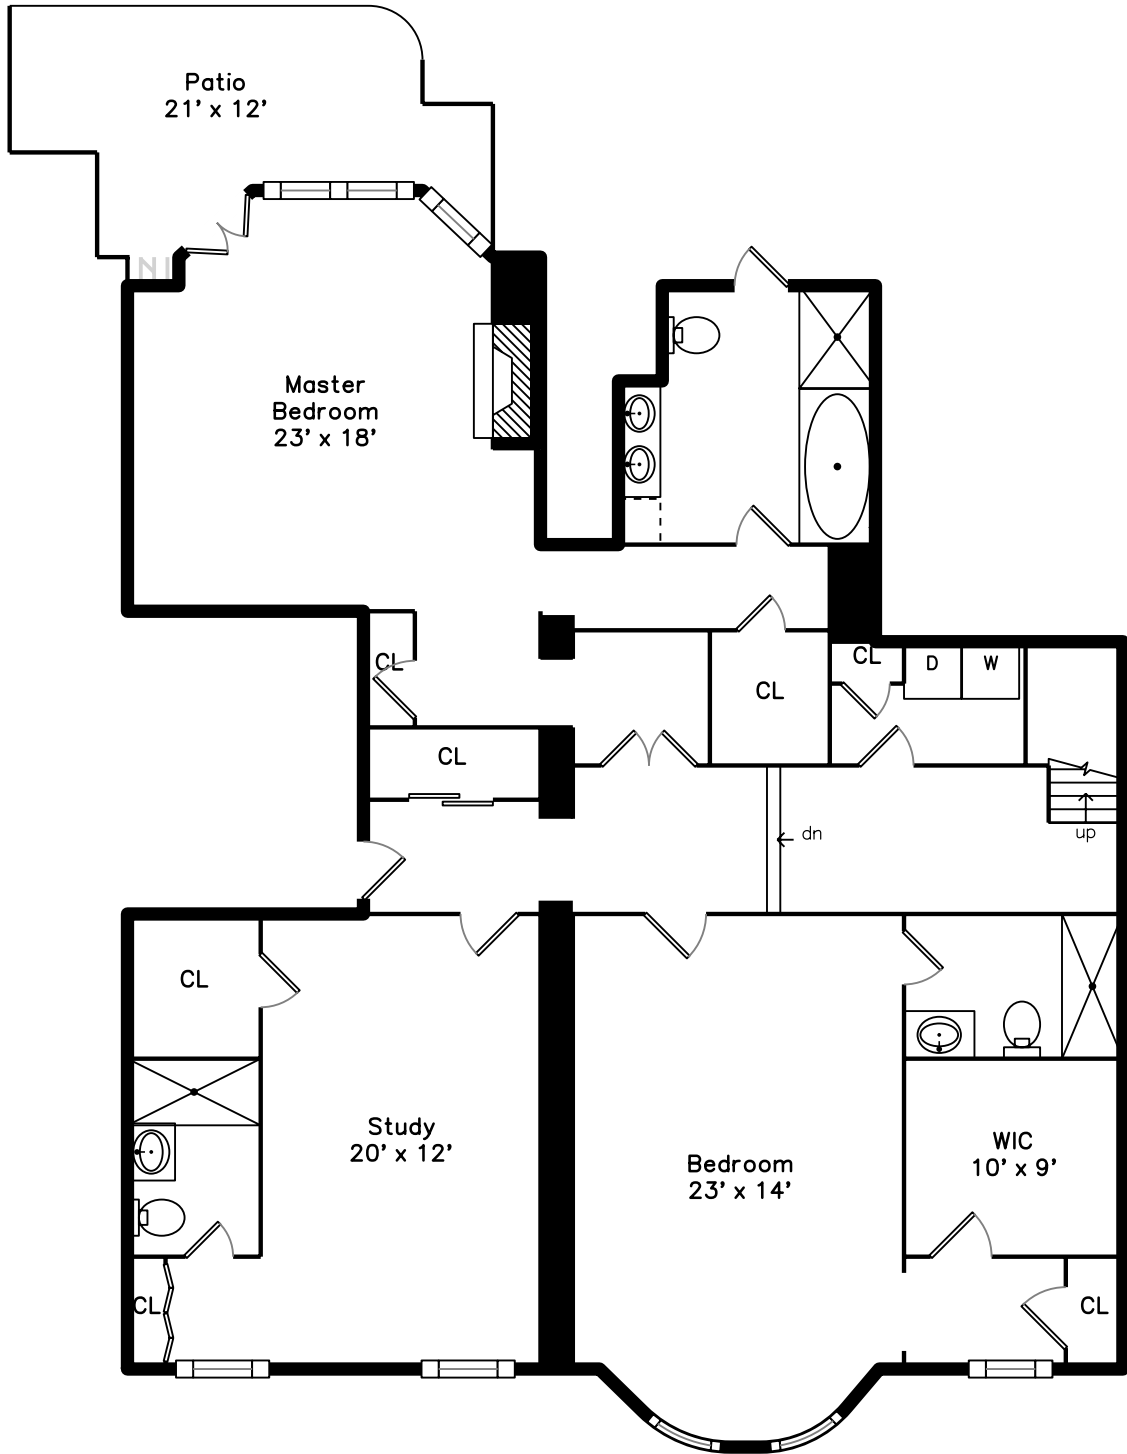

Main

Lower

49 Commonwealth Avenue
Boston, MA 02116

PicturePlan by  vis-home

Measurements may not be 100% accurate.
Floor plans are provided for convenience only.
Room sizes are not used to calculate area.

Main

Lower

Outside

Outside

Deck

Deck

Outside

Outside

Aerial

Aerial

Aerial

Aerial

Aerial

Aerial

Foyer

Living Room

Living Room

Living Room

Dining Room

Dining Room

Kitchen

Kitchen

Kitchen

Family Room