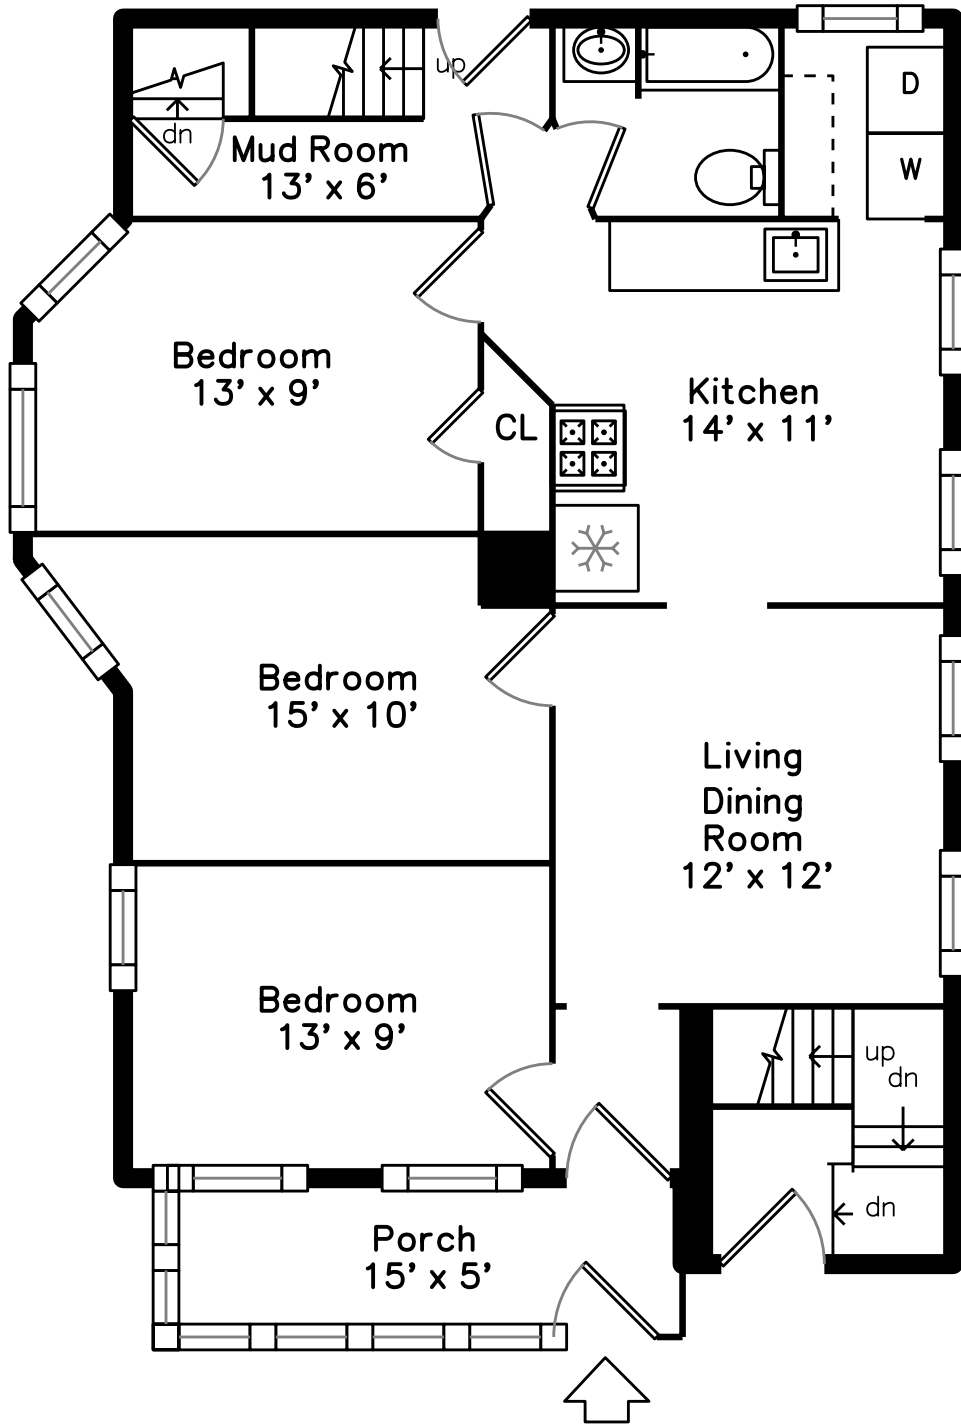

Top

Upper

Main

15-17 Cushman Road
Brighton, MA 02135

PicturePlan by  vis-home

Measurements may not be 100% accurate.
Floor plans are provided for convenience only.
Room sizes are not used to calculate area.

Top

Upper

Main

Outside

Outside

Outside

Outside

Outside

Kitchen

Kitchen

Kitchen

Bedroom

Bedroom

Bedroom

Bedroom

Bedroom

Bedroom

Bedroom

Bedroom

Bedroom

Porch

Porch

Bathroom

Laundry