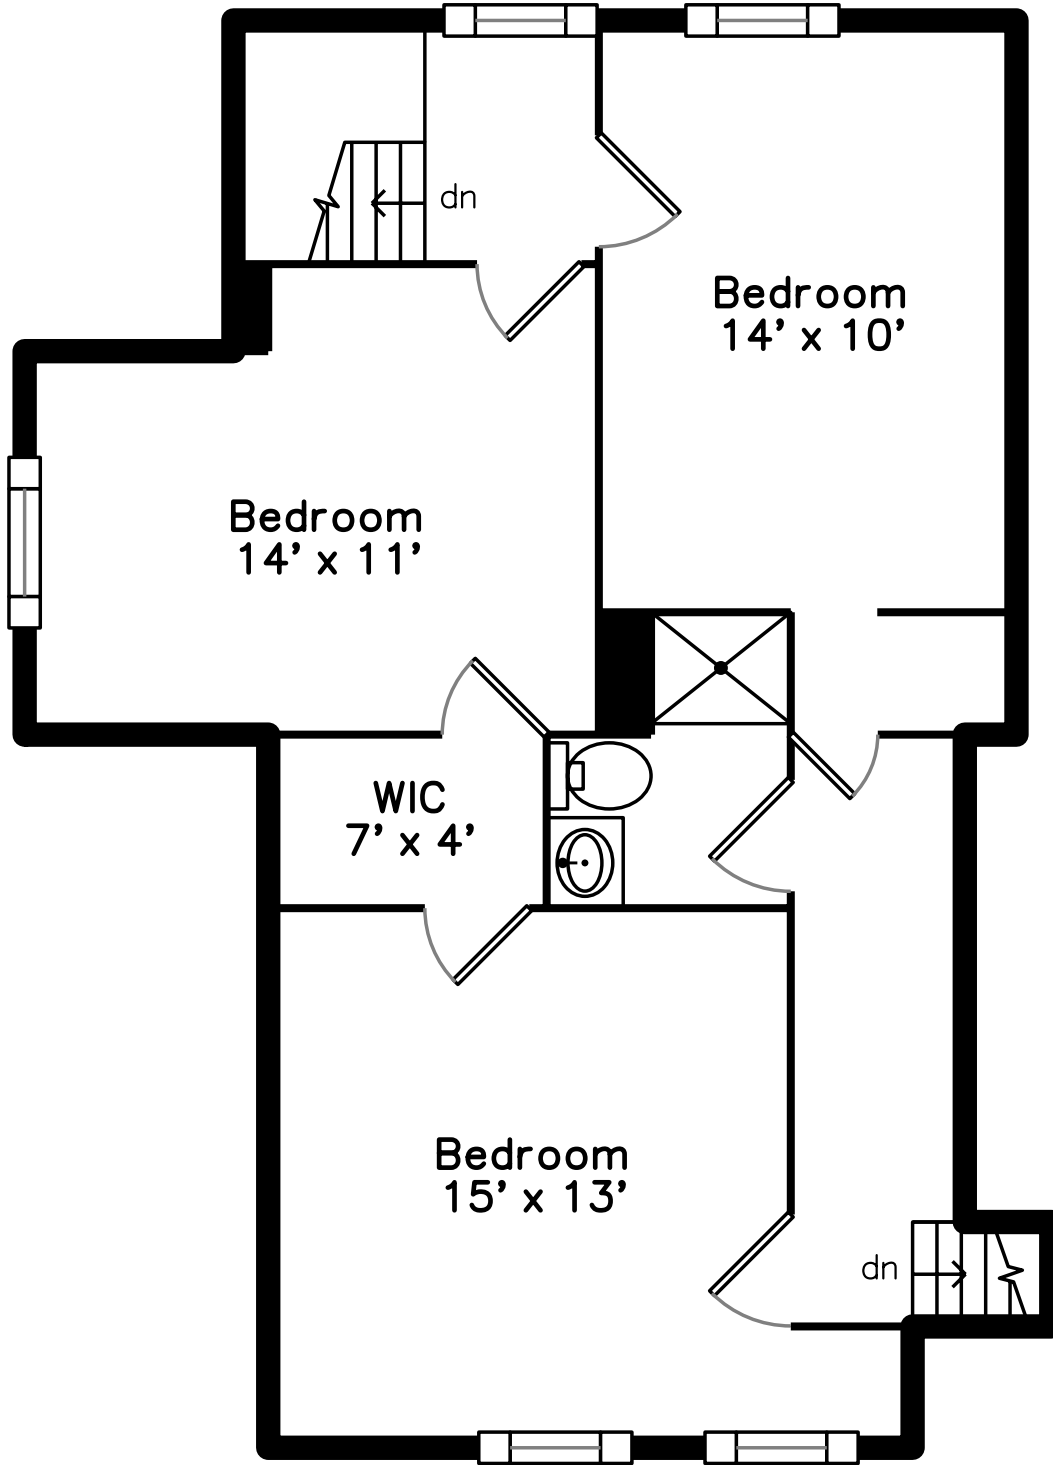

Top

Upper

Main

15-17 Cushman Road
Brighton, MA 02135

PicturePlan by  vis-home

Measurements may not be 100% accurate.
Floor plans are provided for convenience only.
Room sizes are not used to calculate area.

Top

Upper

Main

Outside

Outside

Outside

Outside

Outside

Kitchen

Kitchen

Kitchen

Bedroom

Bedroom

Bedroom

Bedroom

Bedroom

Bedroom

Bedroom

Bedroom

Bedroom

Porch

Porch

Bathroom

Laundry