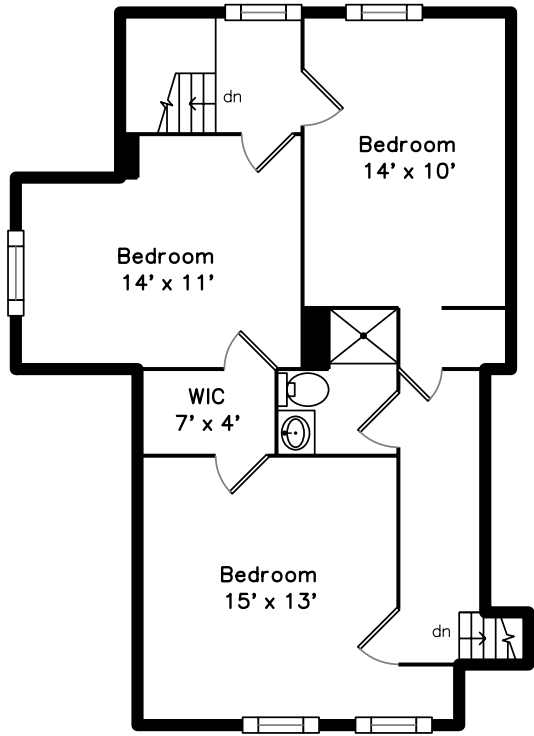

Top

Upper

Main

15-17 Cushman Road
Brighton, MA 02135

PicturePlan by  vis-home

Measurements may not be 100% accurate.
Floor plans are provided for convenience only.
Room sizes are not used to calculate area.

Top

Upper

Main

Outside

Outside

Outside

Outside

Outside

Kitchen

Kitchen

Kitchen

Bedroom

Bedroom

Bedroom

Bedroom

Bedroom

Hall

Living Room

Living Room

Living Room

Living Room

Kitchen

Kitchen

Kitchen