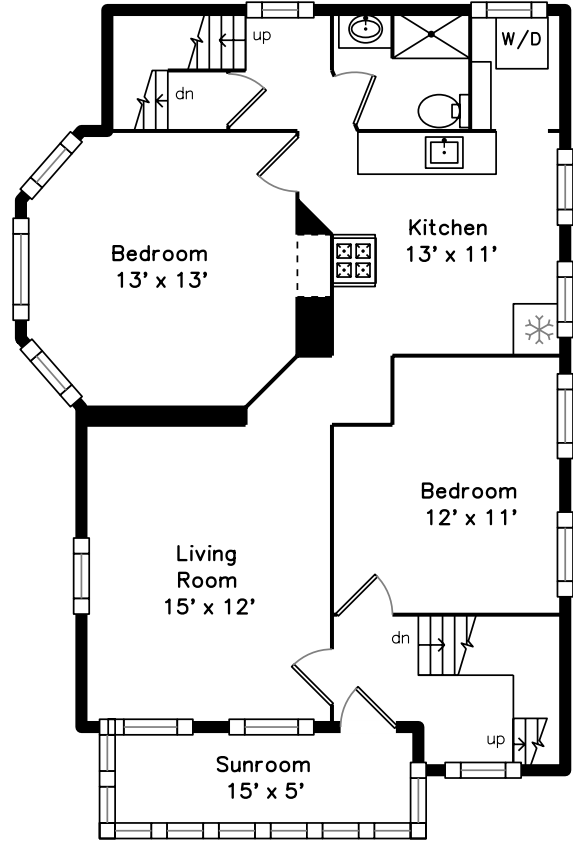

Top

Upper

Main

15-17 Cushman Road
Brighton, MA 02135

PicturePlan by  vis-home

Measurements may not be 100% accurate.
Floor plans are provided for convenience only.
Room sizes are not used to calculate area.

Top

Upper

Main

Outside

Outside

Outside

Outside

Outside

Kitchen

Kitchen

Kitchen

Bedroom

Bedroom

Bedroom

Bedroom

Bedroom

Hall

Living Room

Living Room

Living Room

Living Room

Kitchen

Kitchen

Kitchen