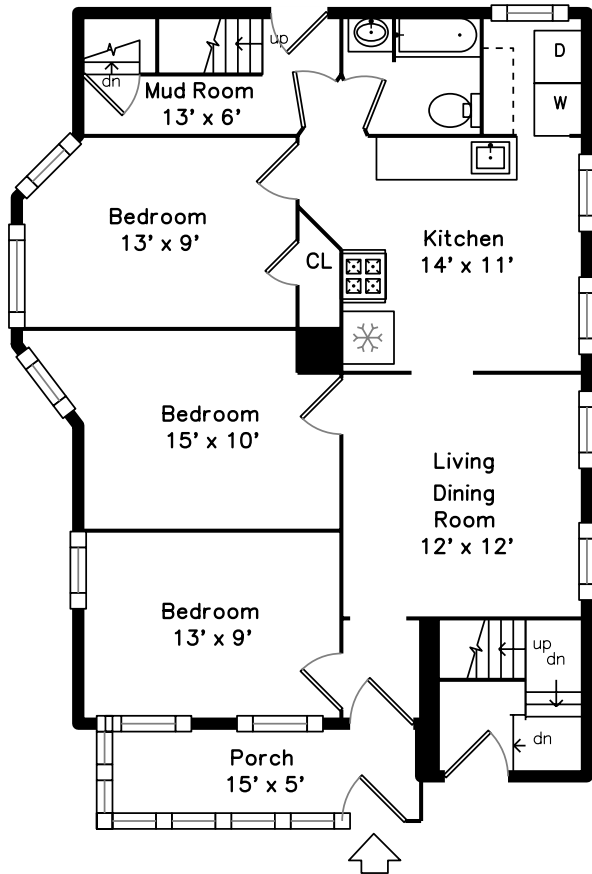

Top

Upper

Main

15-17 Cushman Road
Brighton, MA 02135

PicturePlan by  vis-home

Measurements may not be 100% accurate.
Floor plans are provided for convenience only.
Room sizes are not used to calculate area.

Top

Upper

Main

Outside

Outside

Outside

Outside

Outside

Kitchen

Kitchen

Kitchen

Bedroom

Bedroom

Bedroom

Bedroom

Bedroom

Hall

Living Room

Living Room

Living Room

Living Room

Kitchen

Kitchen

Kitchen