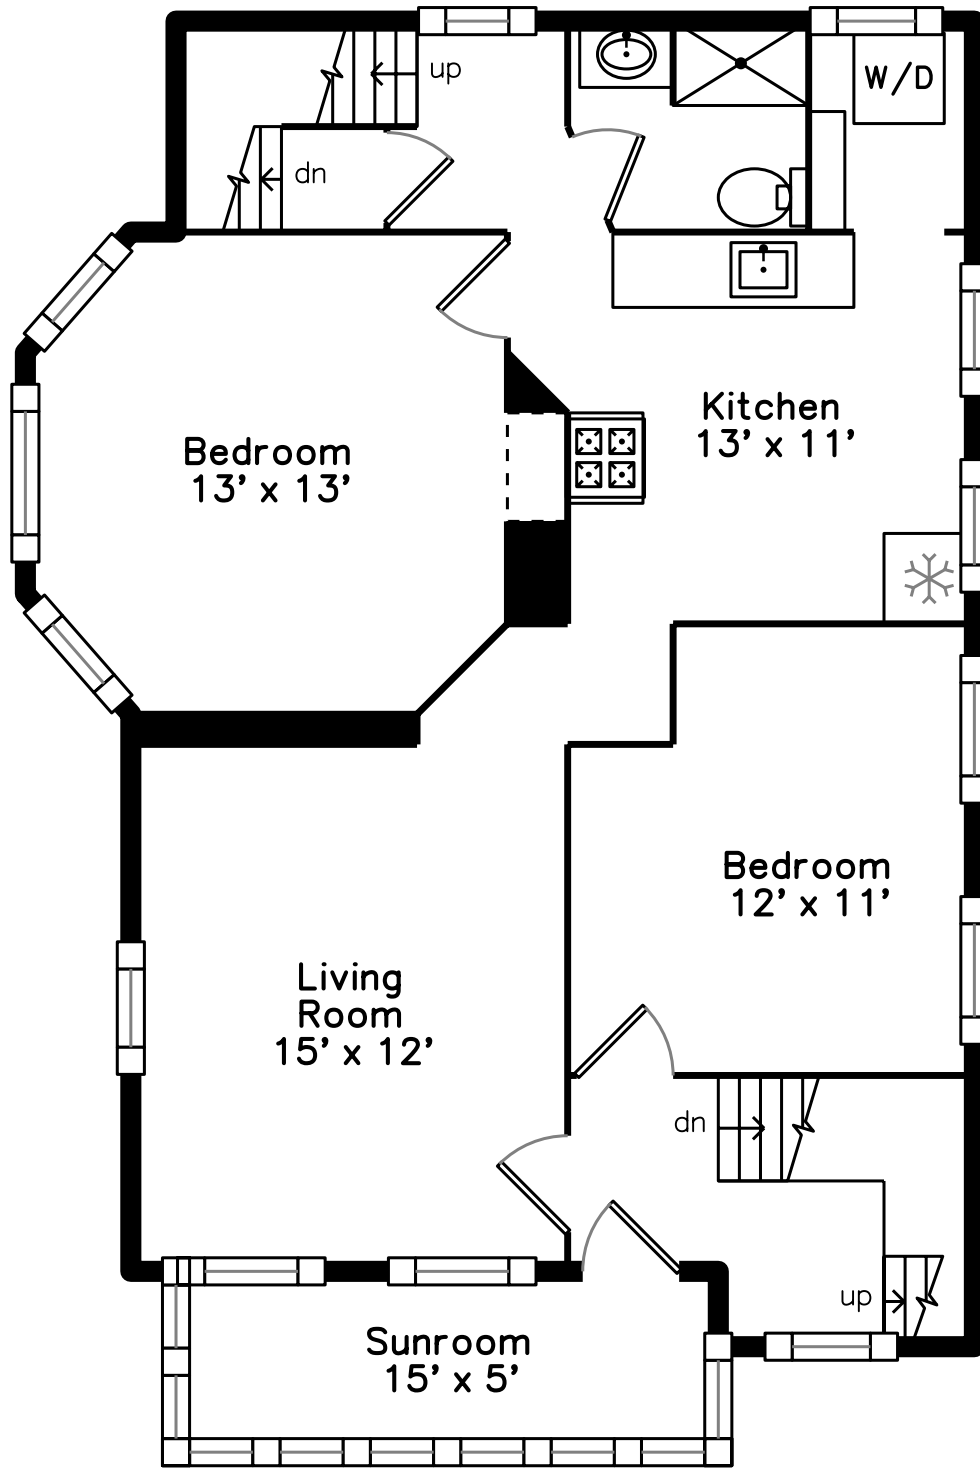

Top

Upper

Main

15-17 Cushman Road
Brighton, MA 02135

PicturePlan by  vis-home

Measurements may not be 100% accurate.
Floor plans are provided for convenience only.
Room sizes are not used to calculate area.

Top

Upper

Main

Outside

Outside

Outside

Outside

Outside

Kitchen

Kitchen

Kitchen

Bedroom

Bedroom

Bedroom

Bedroom

Bedroom

Hall

Living Room

Living Room

Living Room

Living Room

Kitchen

Kitchen

Kitchen