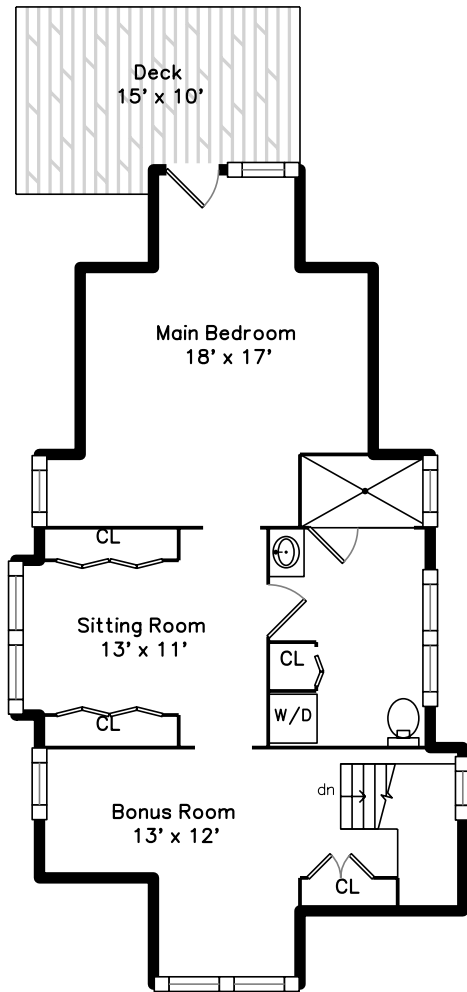

UPPER

MAIN

204 Lexington Avenue #204
Cambridge, MA 02138

PicturePlan by  vis-home

Measurements may not be 100% accurate.
Floor plans are provided for convenience only.
Room sizes are not used to calculate area.

UPPER

MAIN

Outside

Backyard

Backyard

Living Room

Living Room

Living Room

Dining Room

Dining Room

Dining Room

Dining Room

Kitchen

Kitchen

Kitchen

Kitchen

Bedroom

Sitting

Bedroom

Bathroom

Deck

Deck

Deck

Deck