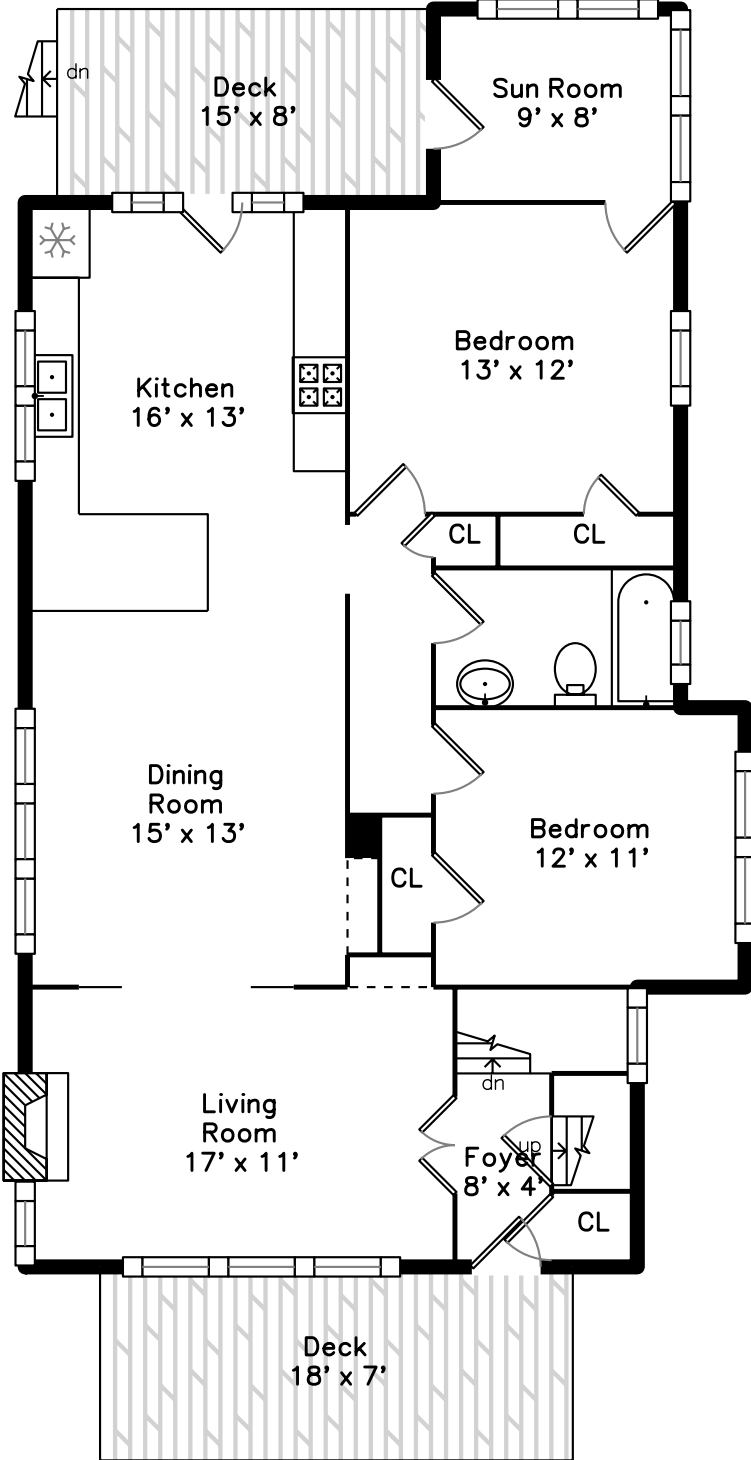

UPPER

MAIN

204 Lexington Avenue #204
Cambridge, MA 02138

PicturePlan by  vis-home

Measurements may not be 100% accurate.
Floor plans are provided for convenience only.
Room sizes are not used to calculate area.

UPPER

MAIN

Outside

Backyard

Backyard

Living Room

Living Room

Living Room

Dining Room

Dining Room

Dining Room

Dining Room

Kitchen

Kitchen

Kitchen

Kitchen

Bedroom

Sitting

Bedroom

Bathroom

Deck

Deck

Deck

Deck