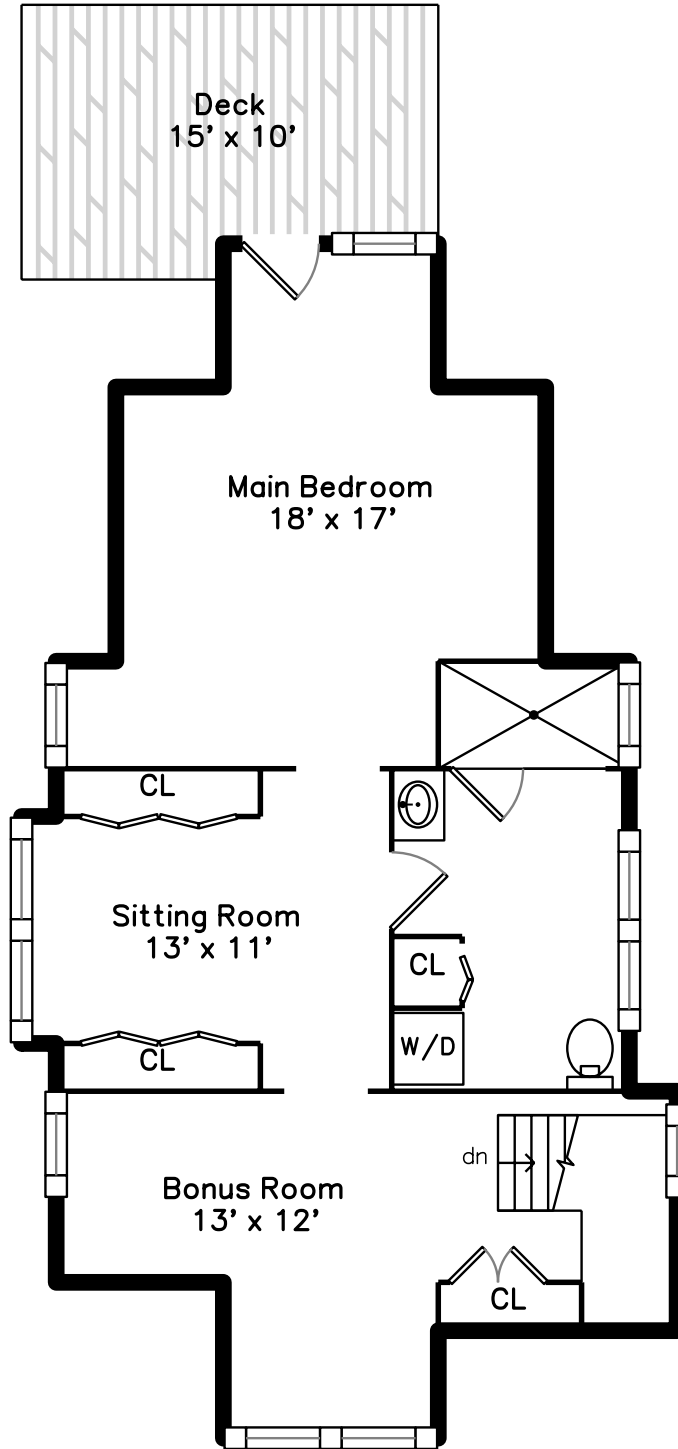

UPPER

MAIN

204 Lexington Avenue #204
Cambridge, MA 02138

PicturePlan by  vis-home

Measurements may not be 100% accurate.
Floor plans are provided for convenience only.
Room sizes are not used to calculate area.

UPPER

MAIN

Outside

Backyard

Backyard

Living Room

Living Room

Living Room

Dining Room

Dining Room

Dining Room

Dining Room

Kitchen

Kitchen

Kitchen

Kitchen

Bedroom

Sitting

Bedroom

Bathroom

Deck

Deck

Deck

Deck