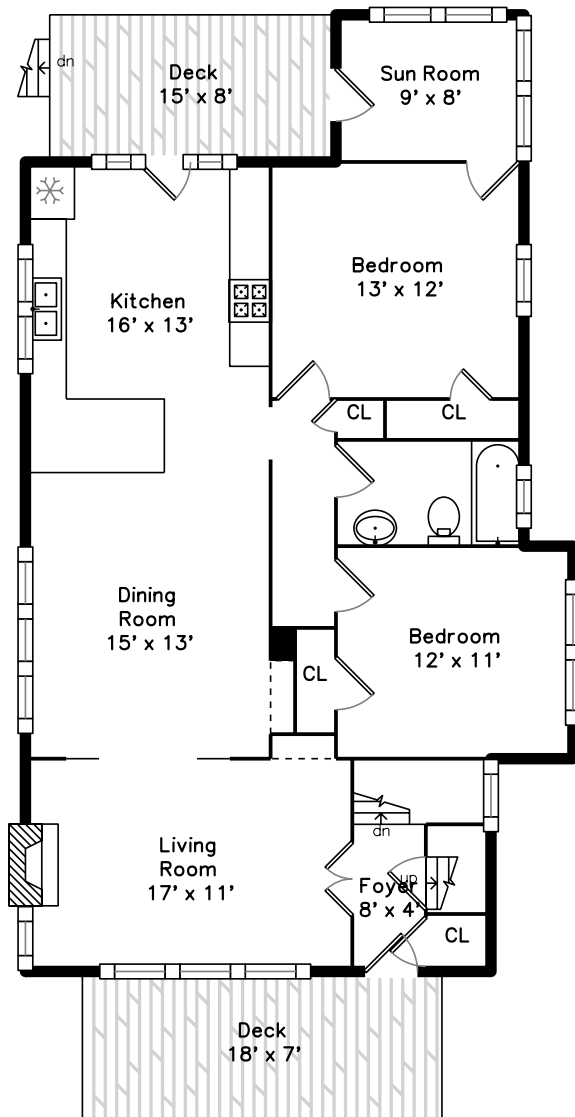

UPPER

MAIN

204 Lexington Avenue #204
Cambridge, MA 02138

PicturePlan by  vis-home

Measurements may not be 100% accurate.
Floor plans are provided for convenience only.
Room sizes are not used to calculate area.

UPPER

MAIN

Outside

Backyard

Backyard

Living Room

Living Room

Living Room

Dining Room

Dining Room

Dining Room

Dining Room

Kitchen

Kitchen

Kitchen

Kitchen

Bedroom

Sitting

Bedroom

Bathroom

Deck

Deck

Deck

Deck