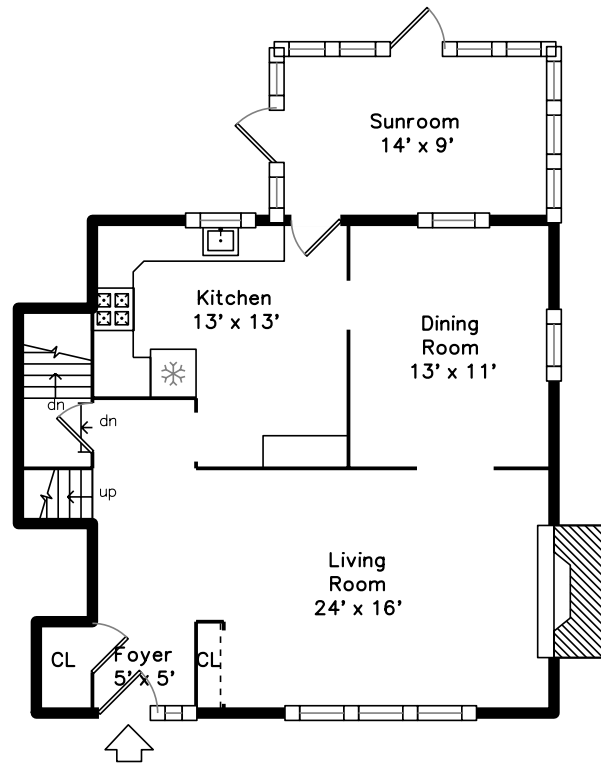

Upper

Main

Lower

50 Crown Ridge Road
Wellesley, MA 02482

PicturePlan by  vis-home

Measurements may not be 100% accurate.
Floor plans are provided for convenience only.
Room sizes are not used to calculate area.

Upper

Main

Lower

Outside

Outside

Outside

Outside

Back

Back

Back

Back

Back

Back

Back

Living Room

Living Room

Living Room

Living Room

Dining Room

Dining Room

Dining Room

Dining Room

Kitchen

Kitchen