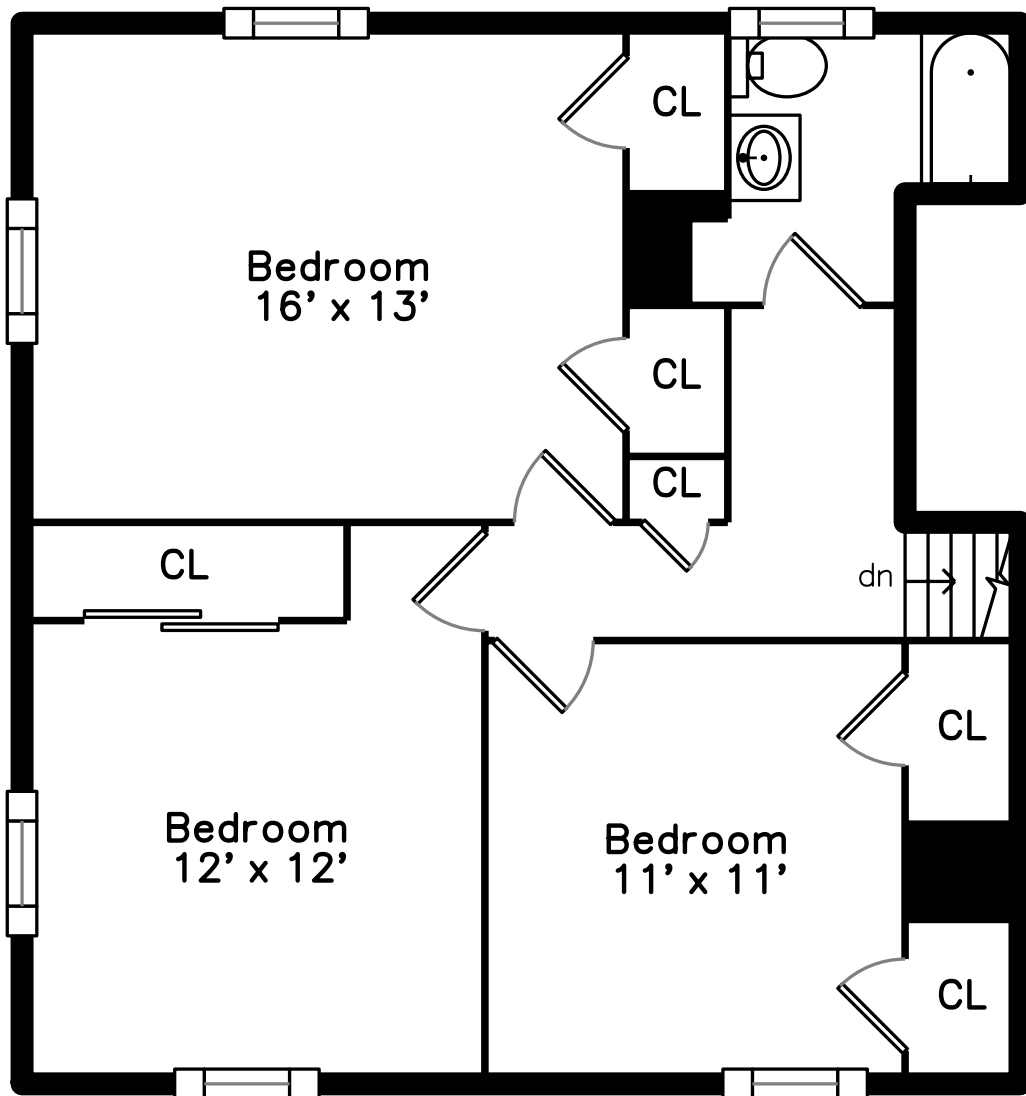

Upper

Main

Lower

50 Crown Ridge Road
Wellesley, MA 02482

PicturePlan by  vis-home

Measurements may not be 100% accurate.
Floor plans are provided for convenience only.
Room sizes are not used to calculate area.

Upper

Main

Lower

Outside

Outside

Outside

Outside

Back

Back

Back

Back

Back

Back

Back

Living Room

Living Room

Living Room

Living Room

Dining Room

Dining Room

Dining Room

Dining Room

Kitchen

Kitchen