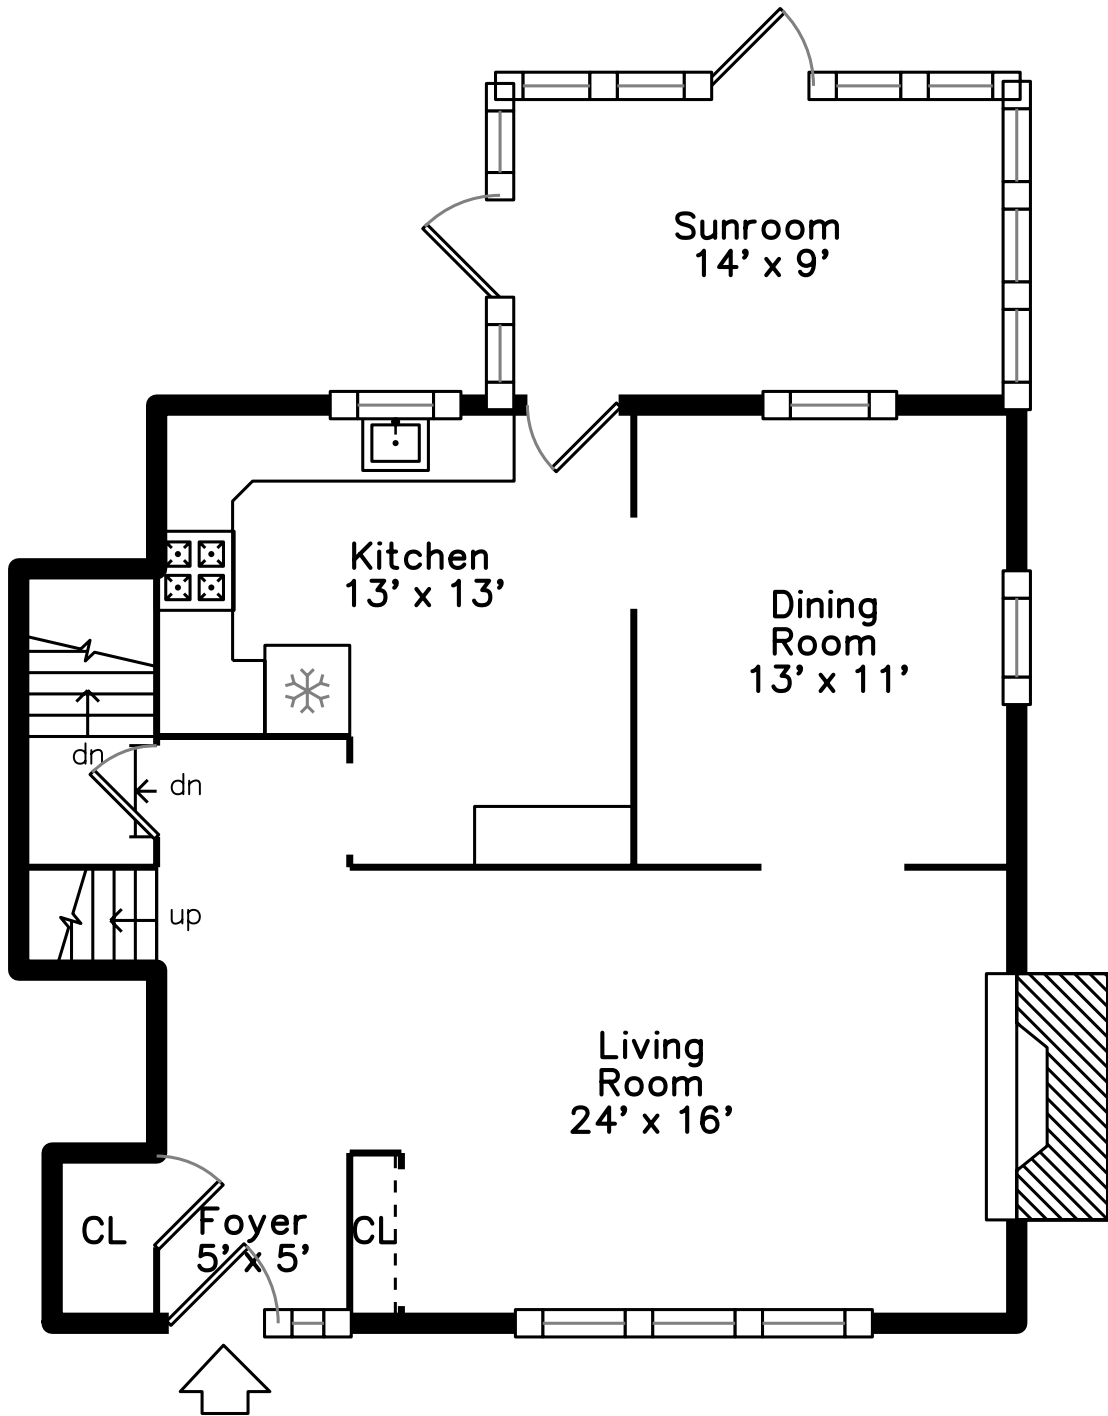

Upper

Main

Lower

50 Crown Ridge Road
Wellesley, MA 02482

PicturePlan by  vis-home

Measurements may not be 100% accurate.
Floor plans are provided for convenience only.
Room sizes are not used to calculate area.

Upper

Main

Lower

Outside

Outside

Outside

Outside

Back

Back

Back

Back

Back

Back

Back

Living Room

Living Room

Living Room

Living Room

Dining Room

Dining Room

Dining Room

Dining Room

Kitchen

Kitchen