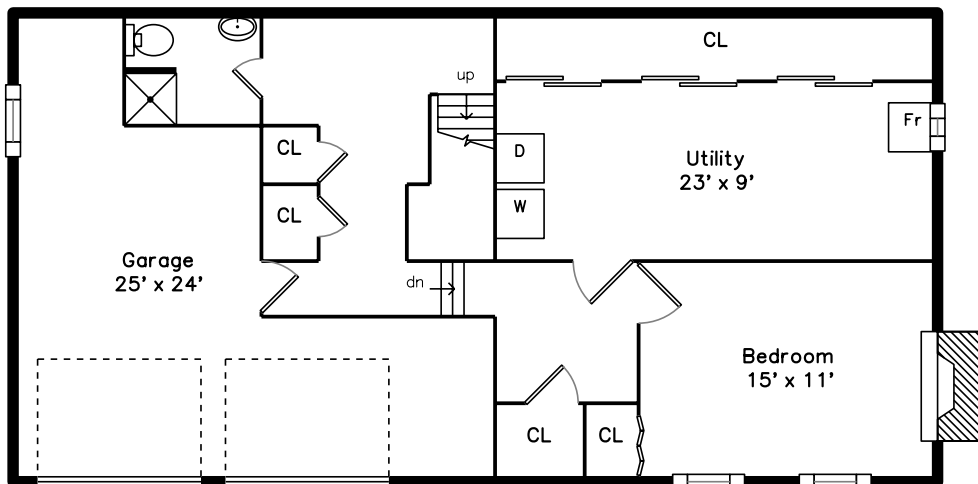

Upper

Main

Lower

50 Crown Ridge Road
Wellesley, MA 02482

PicturePlan by  vis-home

Measurements may not be 100% accurate.
Floor plans are provided for convenience only.
Room sizes are not used to calculate area.

Upper

Main

Lower

Outside

Outside

Outside

Outside

Back

Living Room

Living Room

Dining Room

Dining Room

Dining Room

Dining Room

Kitchen

Kitchen