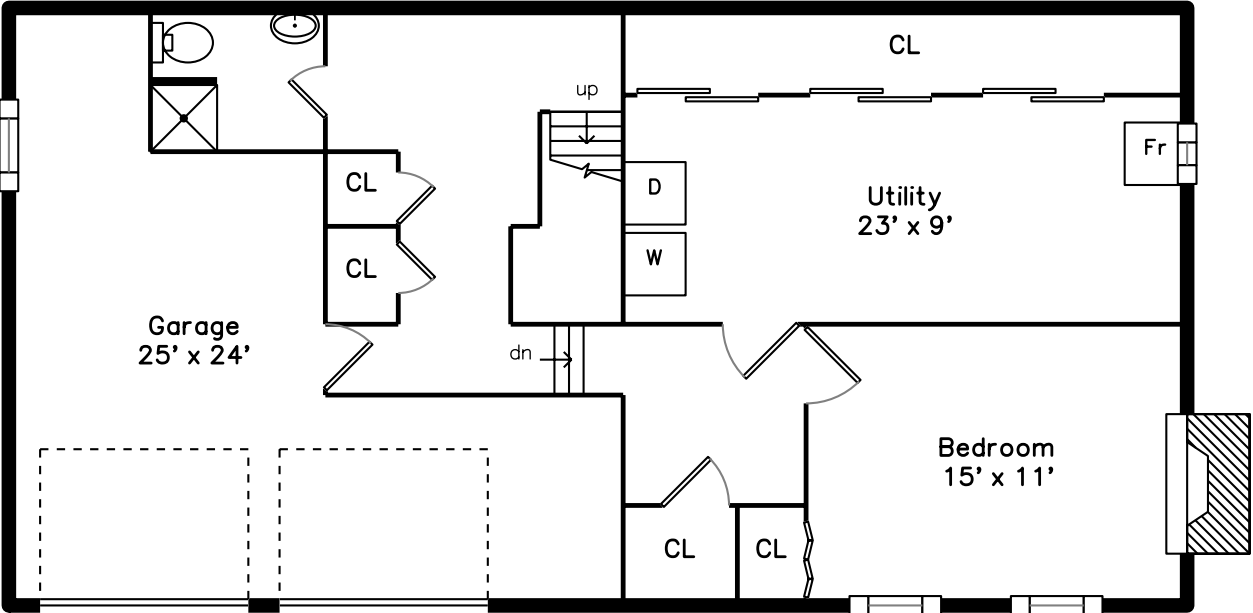

Upper

Main

Lower

50 Crown Ridge Road
Wellesley, MA 02482

PicturePlan by  vis-home

Measurements may not be 100% accurate.
Floor plans are provided for convenience only.
Room sizes are not used to calculate area.

Upper

Main

Lower

Outside

Outside

Outside

Outside

Back

Back

Back

Back

Back

Back

Back

Living Room

Living Room

Living Room

Living Room

Dining Room

Dining Room

Dining Room

Dining Room

Kitchen

Kitchen