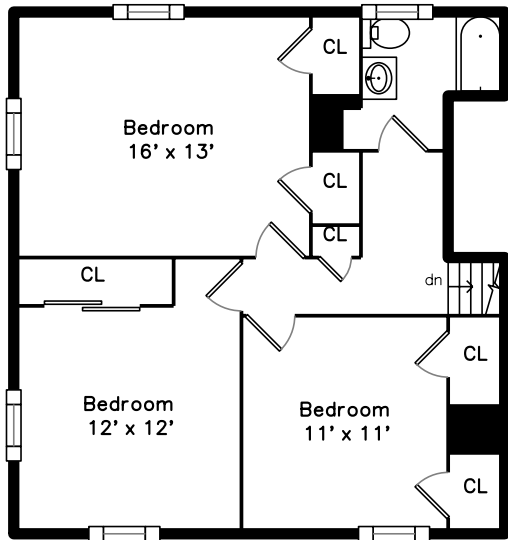

Upper

Main

Lower

50 Crown Ridge Road
Wellesley, MA 02482

PicturePlan by  vis-home

Measurements may not be 100% accurate.
Floor plans are provided for convenience only.
Room sizes are not used to calculate area.

Upper

Main

Lower

Outside

Outside

Outside

Outside

Back

Back

Back

Back

Back

Back

Back

Living Room

Living Room

Living Room

Living Room

Dining Room

Dining Room

Dining Room

Dining Room

Kitchen

Kitchen