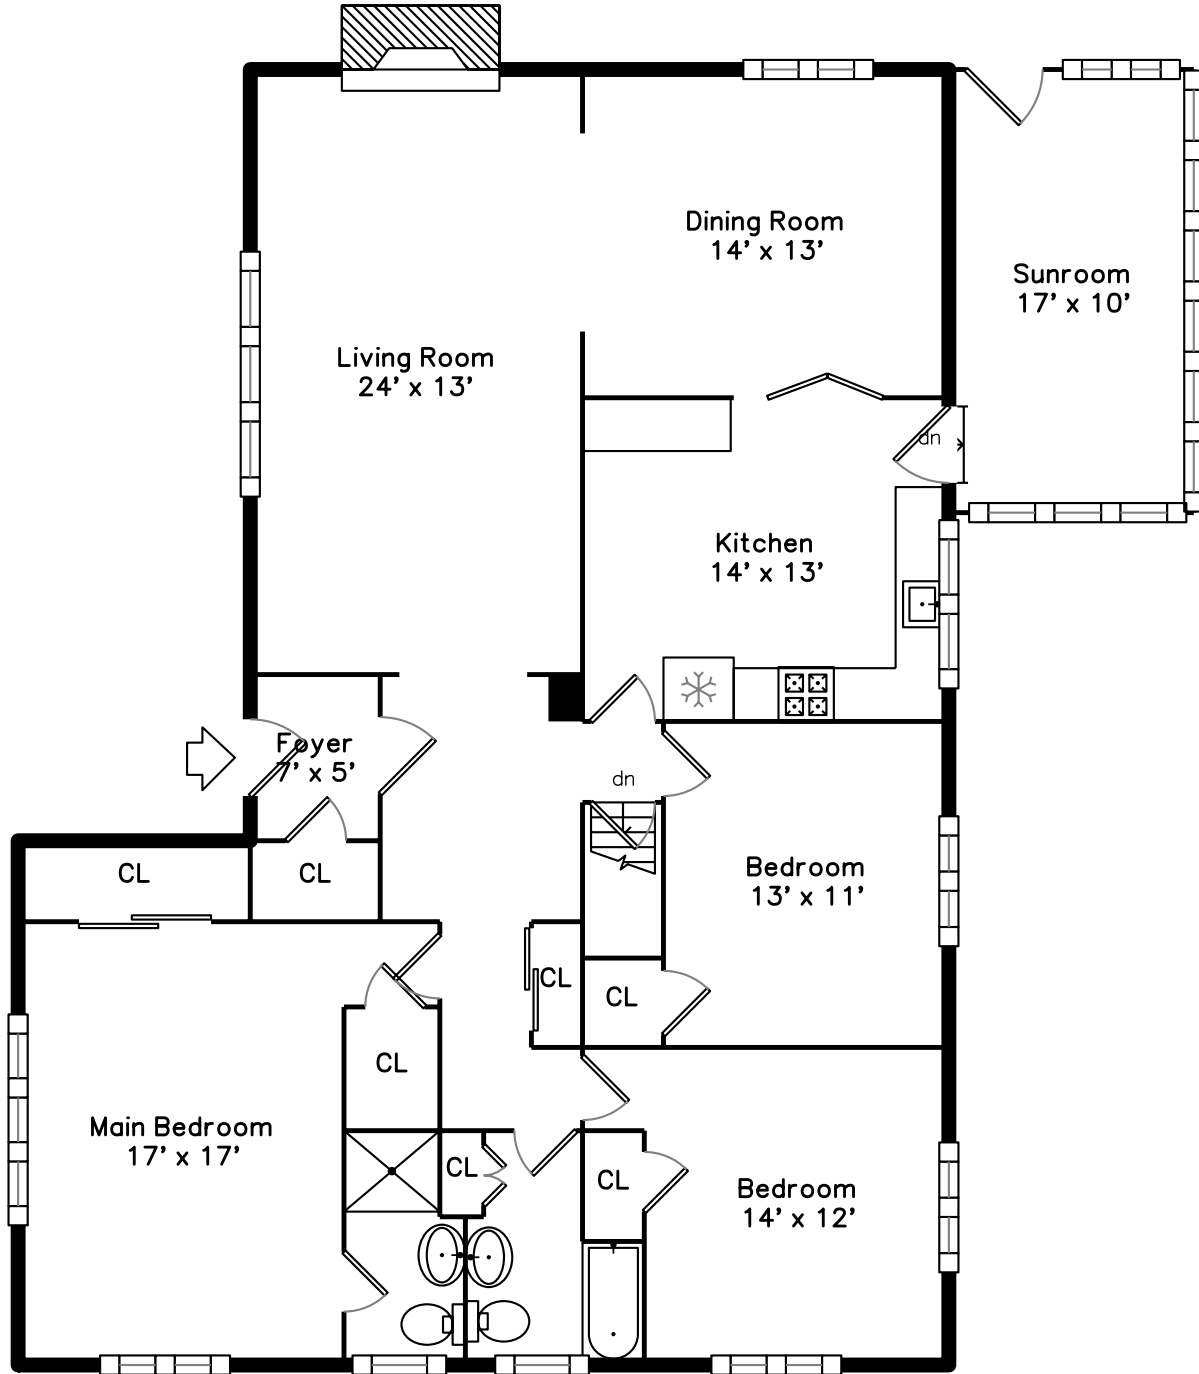

# Lower

**38 Wellesley Road  
Belmont, MA 02478**

PicturePlan by  vis-home

Measurements may not be 100% accurate.  
Floor plans are provided for convenience only.  
Room sizes are not used to calculate area.

# Main

Aerial

Aerial

Living Room

Living Room

Living Room

Dining Room

Dining Room

Kitchen

Kitchen

Kitchen

Main Bedroom

Main Bedroom

Main Bedroom

Bedroom

Bedroom

Bedroom