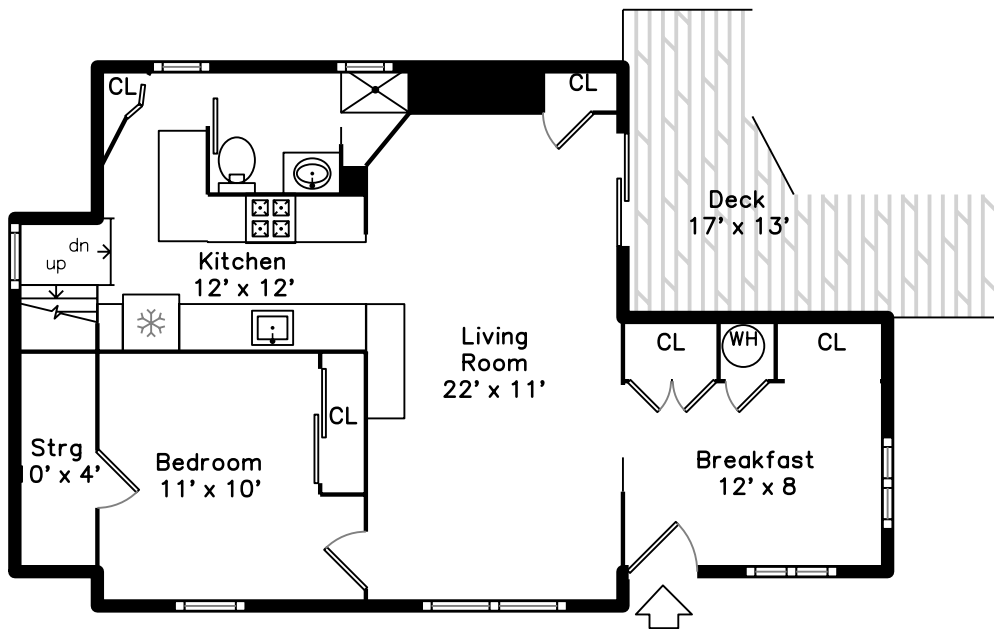

# Loft

# Upper

# Main

906 Highland Avenue  
Medford, MA 02155

PicturePlan by  vis-home

Measurements may not be 100% accurate.  
Floor plans are provided for convenience only.  
Room sizes are not used to calculate area.

Kitchen

Breakfast

Breakfast

Breakfast

Breakfast

Bedroom

Bedroom

Bedroom