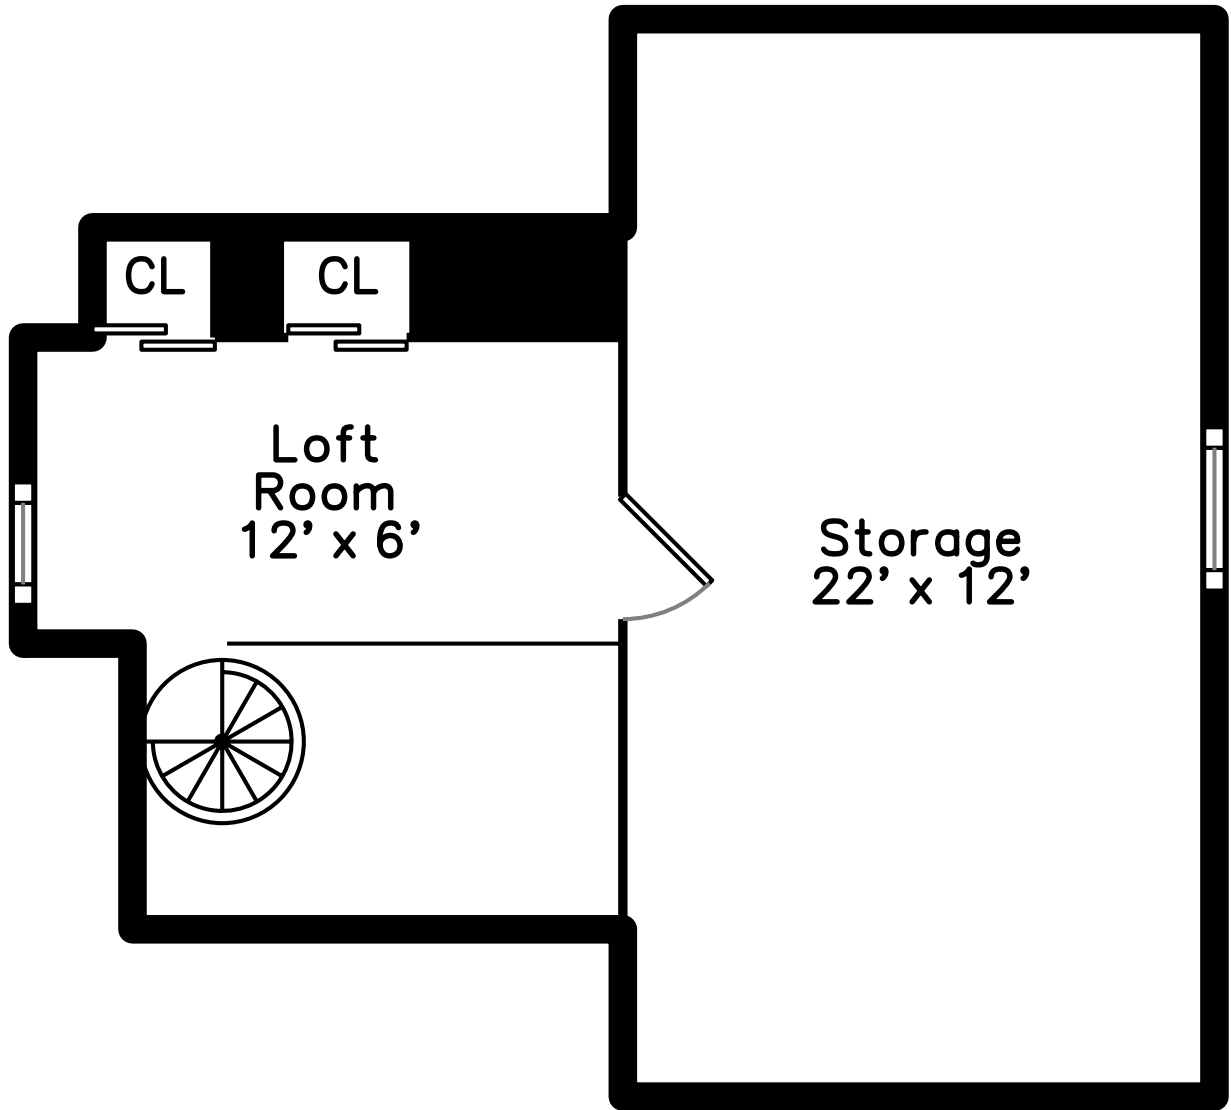

# Main

906 Highland Avenue  
Medford, MA 02155

PicturePlan by  vis-home

Measurements may not be 100% accurate.  
Floor plans are provided for convenience only.  
Room sizes are not used to calculate area.

# Loft