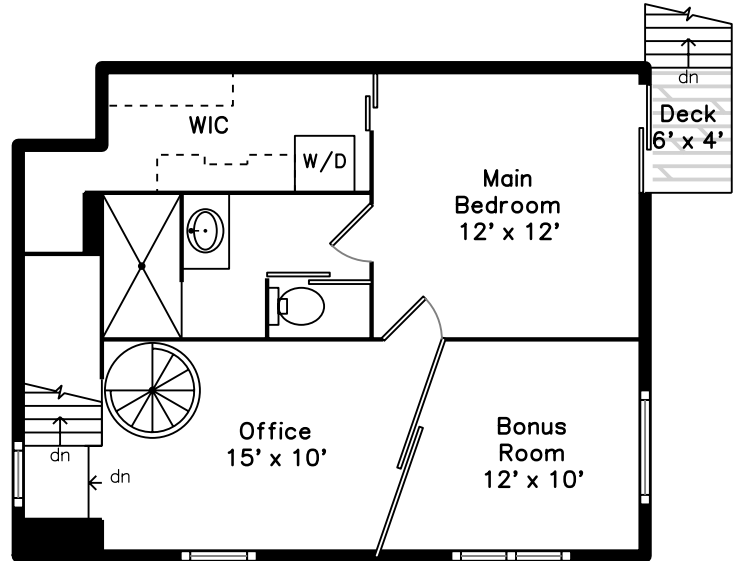

# Loft

# Upper

# Main

906 Highland Avenue  
Medford, MA 02155

PicturePlan by  vis-home

Measurements may not be 100% accurate.  
Floor plans are provided for convenience only.  
Room sizes are not used to calculate area.