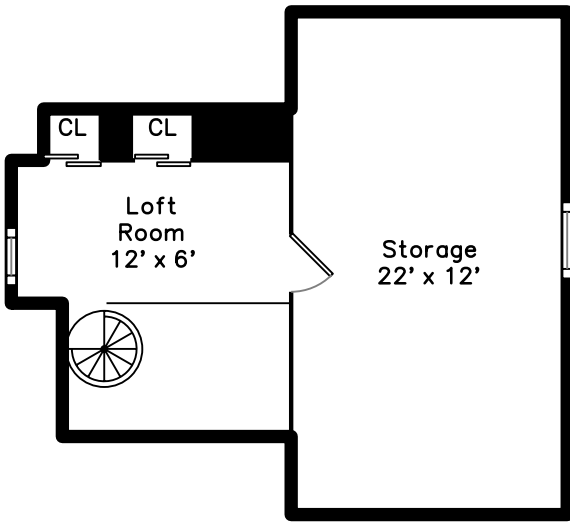

# Loft

# Main

906 Highland Avenue  
Medford, MA 02155

PicturePlan by  vis-home

Measurements may not be 100% accurate.  
Floor plans are provided for convenience only.  
Room sizes are not used to calculate area.