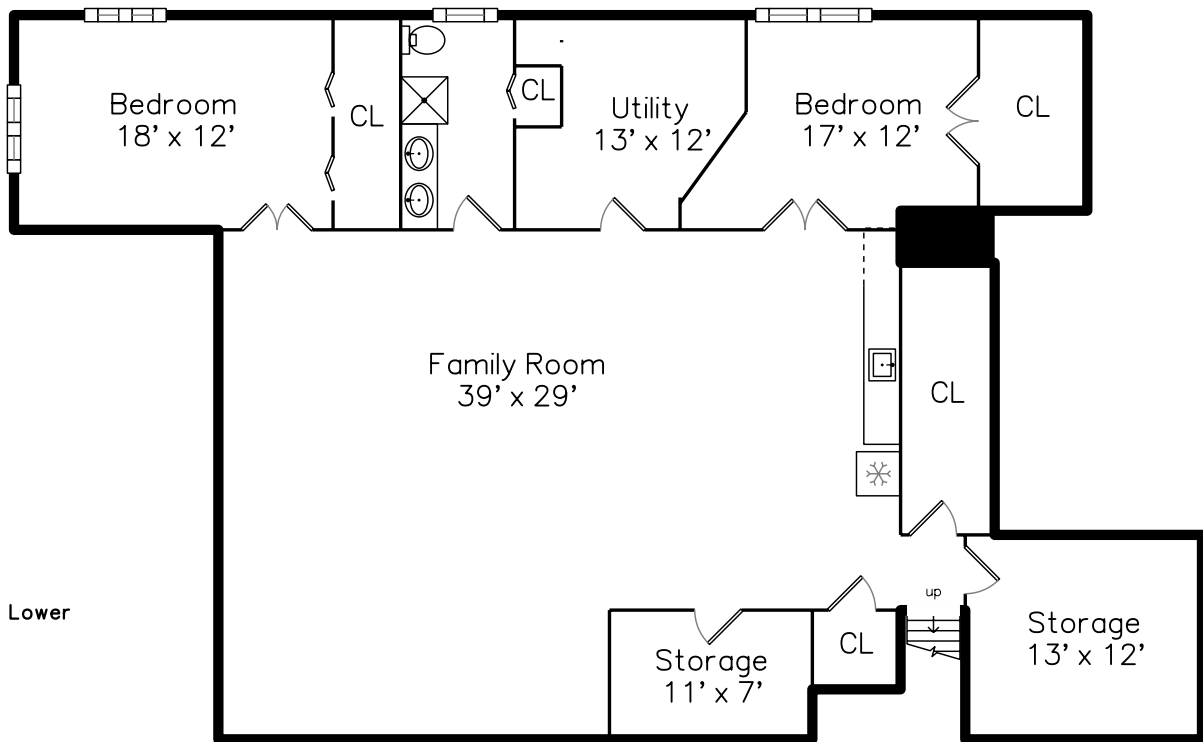

2220 Old Falls Drive
Ann Arbor, MI 48103

PicturePlan by
 Measurements may not be 100% accurate.
 Floor plans are provided for convenience only.
 Room sizes are not used to calculate area.

Main

Outside

Outside

Dining Room

Bathroom

Bedroom

Bedroom

Bedroom

Bedroom

Living Room

Living Room

Bathroom

Bedroom

Bedroom

CL

Storage

Bedroom

Outside

Outside