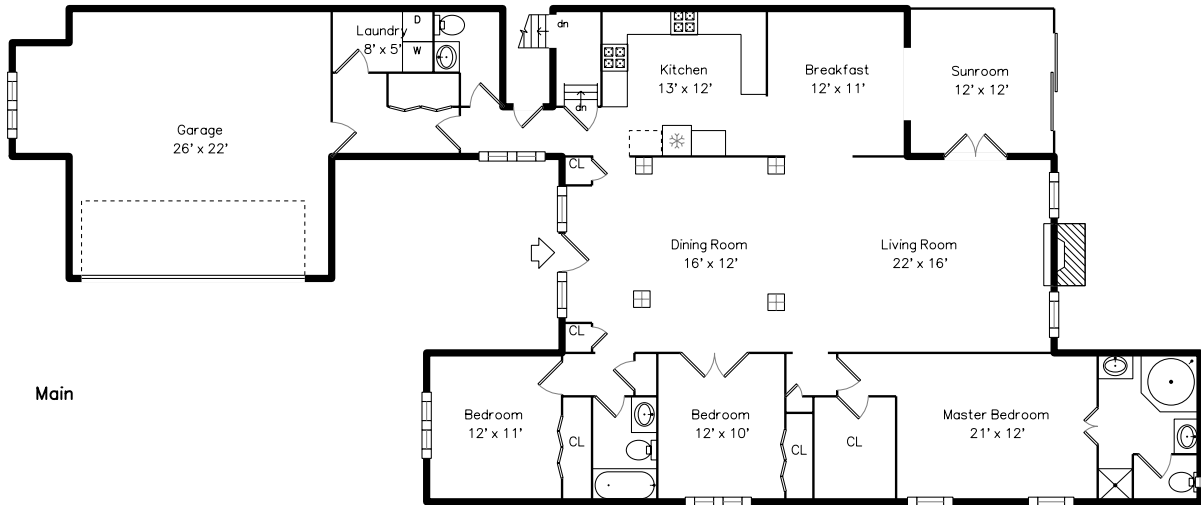

2220 Old Falls Drive
Ann Arbor, MI 48103

PicturePlan by
 Measurements may not be 100% accurate.
 Floor plans are provided for convenience only.
 Room sizes are not used to calculate area.

Main

Outside

Outside

Dining Room

Bathroom

Bedroom

Bedroom

Bedroom

Bedroom

Living Room

Living Room

Bathroom

Laundry

Garage

Family Room

Family Room

Family Room

Bedroom

Bedroom

Bathroom

Bedroom

Bedroom

CL

Storage

Bedroom

Outside

Outside