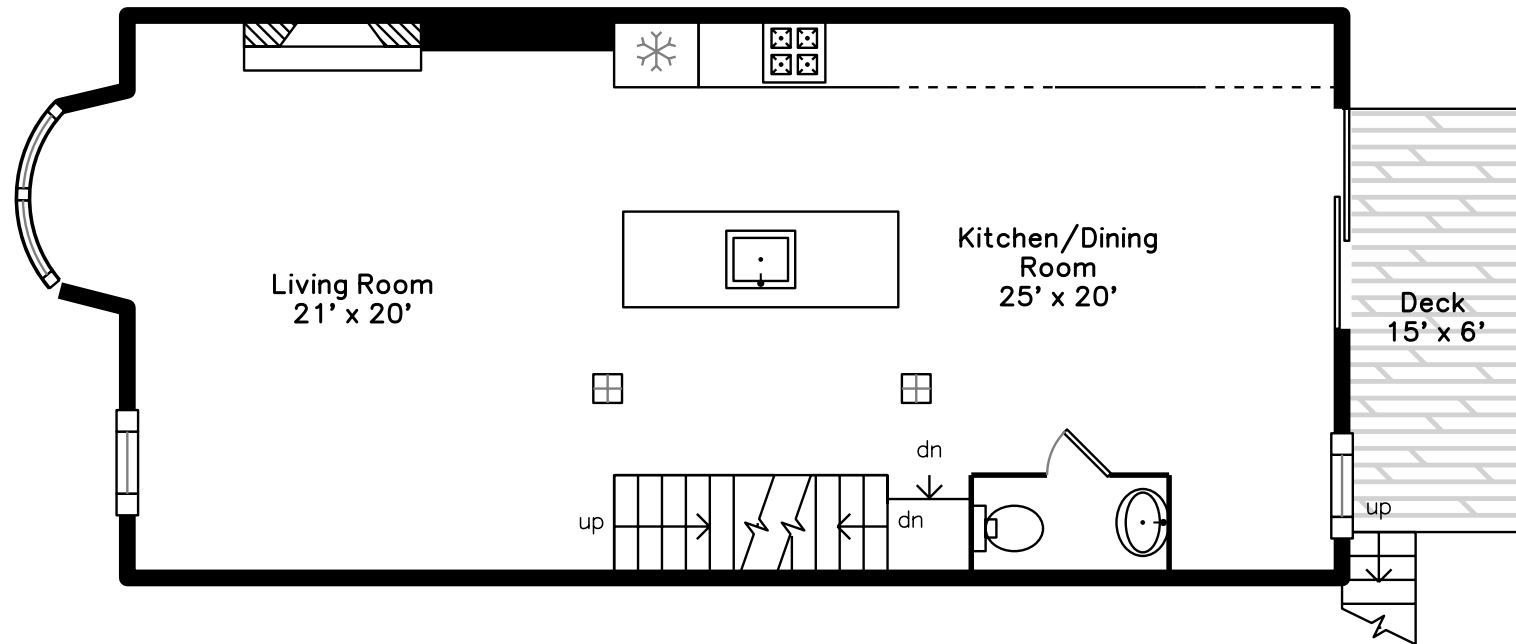

Upper

Main

47 Milford Street
Boston, MA 02116

PicturePlan by  vis-home
Measurements may not be 100% accurate.
Floor plans are provided for convenience only.
Room sizes are not used to calculate area.

Upper

Main

Exterior

Exterior

Exterior

Master Bedroom

Master Bedroom

Office

Living Room

Living Room

Living Room

Kitchen Dining

Kitchen Dining

Kitchen Dining

Kitchen Dining

Kitchen Dining

Kitchen Dining