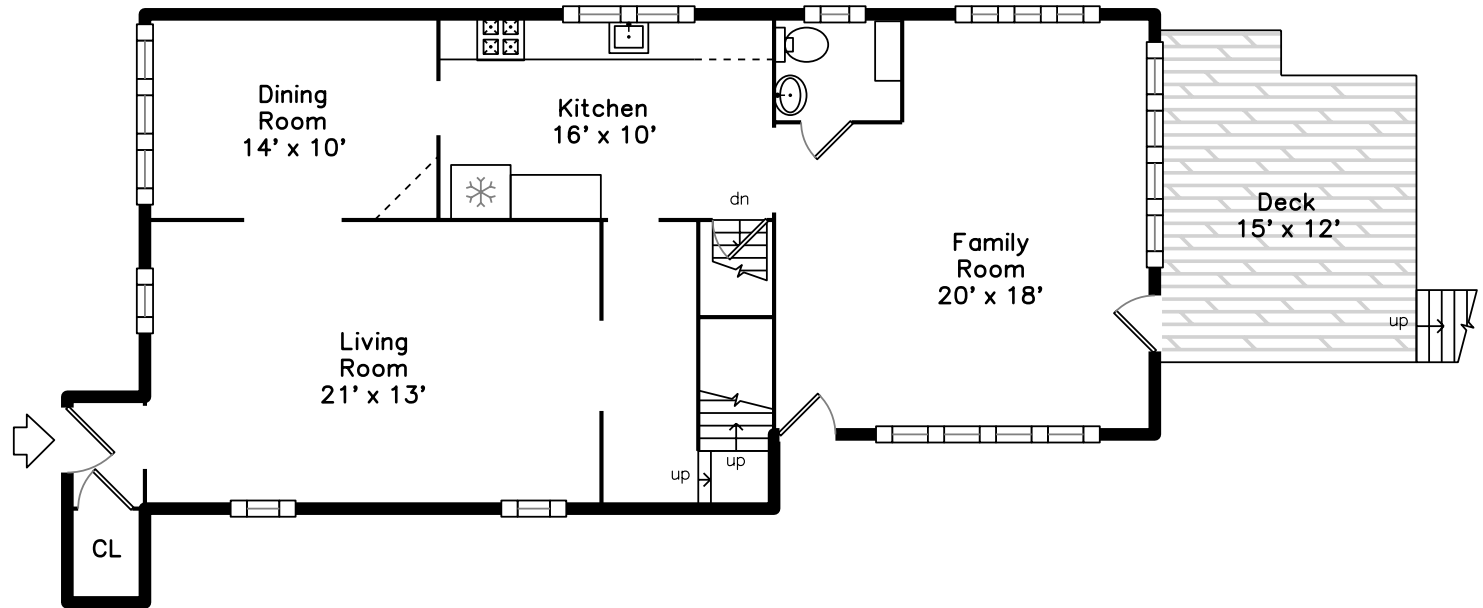

Top

Main

Upper

Lower

12 Wildwood Road  
Medford, MA 02155

PicturePlan by vis-home

Measurements may not be 100% accurate.  
Floor plans are provided for convenience only.  
Room sizes are not used to calculate area.

Living Room

Dining Room

Dining Room

Kitchen

Kitchen

Kitchen

Family Room

Family Room

Family Room

Family Room

Family Room

Bathroom

Deck

Bedroom

Bedroom

Bedroom