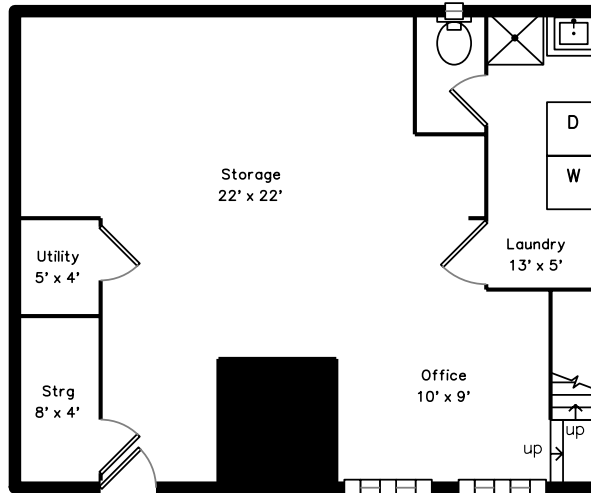

Top

Main

Upper

Lower

12 Wildwood Road  
Medford, MA 02155

PicturePlan by vis-home

Measurements may not be 100% accurate.  
Floor plans are provided for convenience only.  
Room sizes are not used to calculate area.

# Upper

Living Room

Dining Room

Dining Room

Kitchen

Kitchen

Kitchen

Family Room

Family Room

Family Room

Family Room

Family Room

Bathroom

Deck

Bedroom

Bedroom

Bedroom