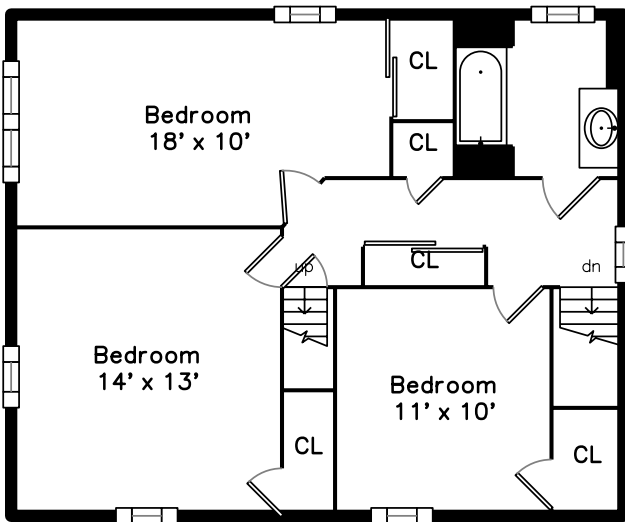

Top

Main

Upper

Lower

12 Wildwood Road  
Medford, MA 02155

PicturePlan by vis-home

Measurements may not be 100% accurate.  
Floor plans are provided for convenience only.  
Room sizes are not used to calculate area.

# Upper

Living Room

Dining Room

Dining Room

Kitchen

Kitchen

Kitchen

Family Room

Family Room

Family Room

Family Room

Family Room

Bathroom

Deck

Bedroom

Bedroom

Bedroom