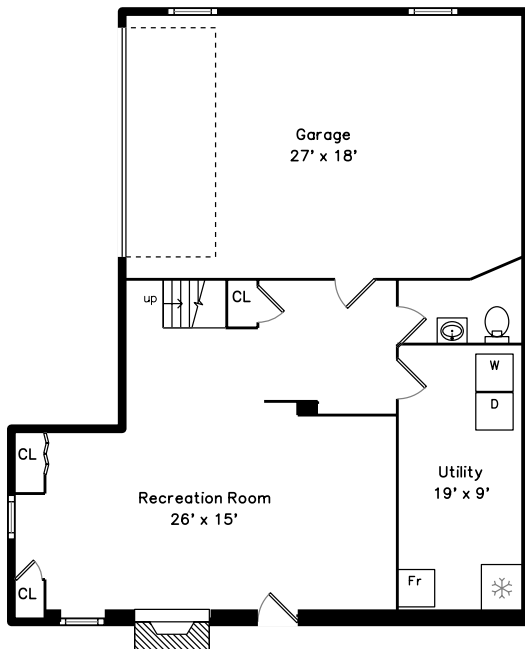

# Upper

# Lower

36 Robinhood Road  
Winchester, MA 01890

PicturePlan by  vis-home

Measurements may not be 100% accurate.  
Floor plans are provided for convenience only.  
Room sizes are not used to calculate area.