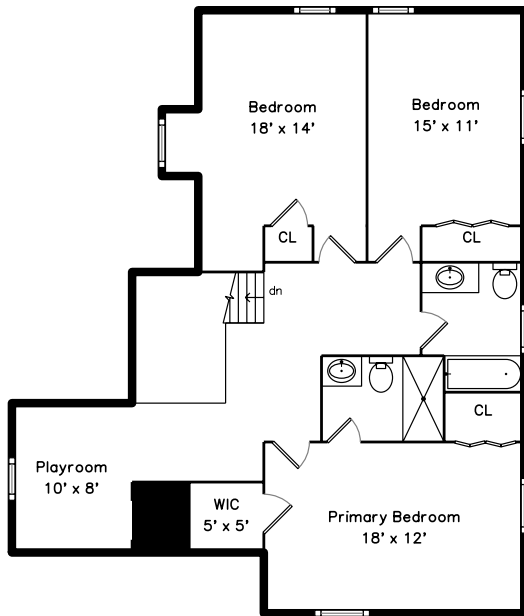

# Upper

# Main

# Lower

36 Robinhood Road  
Winchester, MA 01890

PicturePlan by  vis-home

Measurements may not be 100% accurate.  
Floor plans are provided for convenience only.  
Room sizes are not used to calculate area.

Foyer

Foyer

Living Room

Living Room

Living Room

Living Room

Living Room

Dining Room