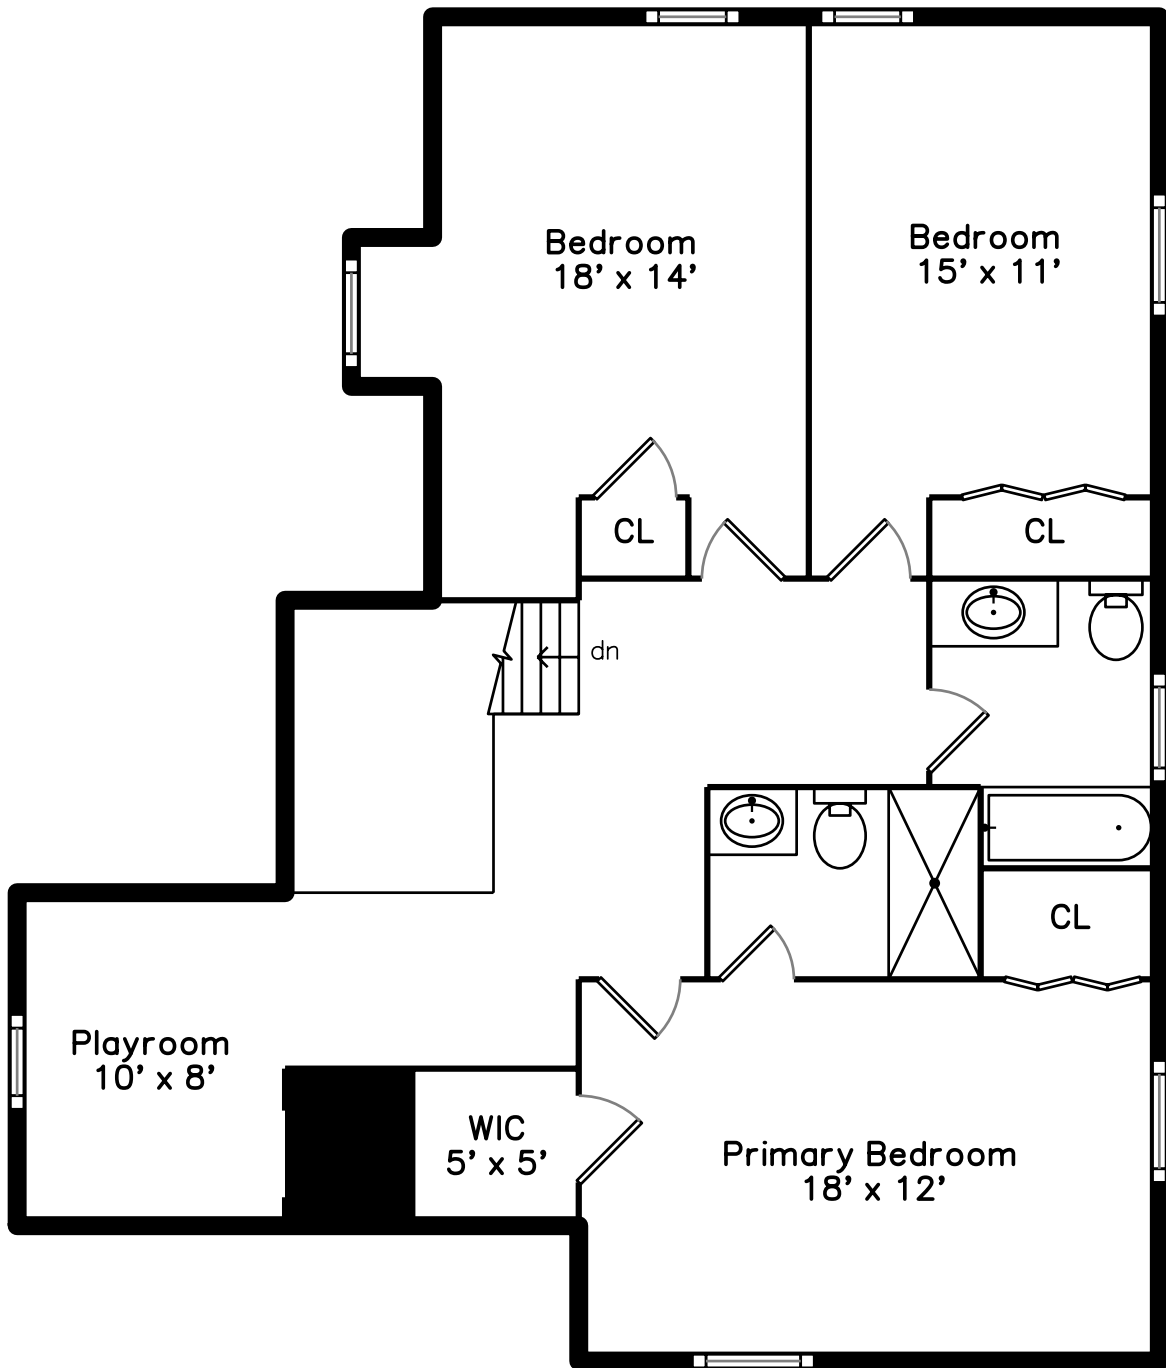

# Main

# Lower

36 Robinhood Road  
Winchester, MA 01890

PicturePlan by  vis-home

Measurements may not be 100% accurate.  
Floor plans are provided for convenience only.  
Room sizes are not used to calculate area.

# Upper

Foyer

Foyer

Living Room

Living Room

Living Room

Living Room

Living Room

Dining Room