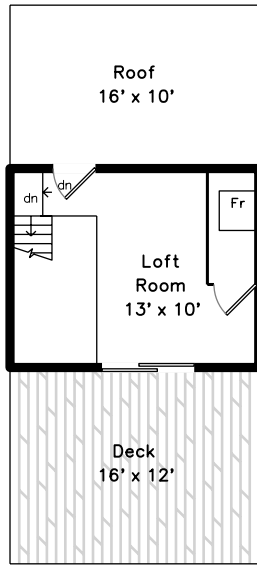

Top

Upper

Main

Lower

**761 West Melrose Street
Chicago, IL 60657**

PicturePlan by  vis-home

Measurements may not be 100% accurate.
Floor plans are provided for convenience only.
Room sizes are not used to calculate area.

Top

Upper

Main

Lower

3D View – TopDown

3D View – TopDown

3D View – TopDown

3D View – TopDown