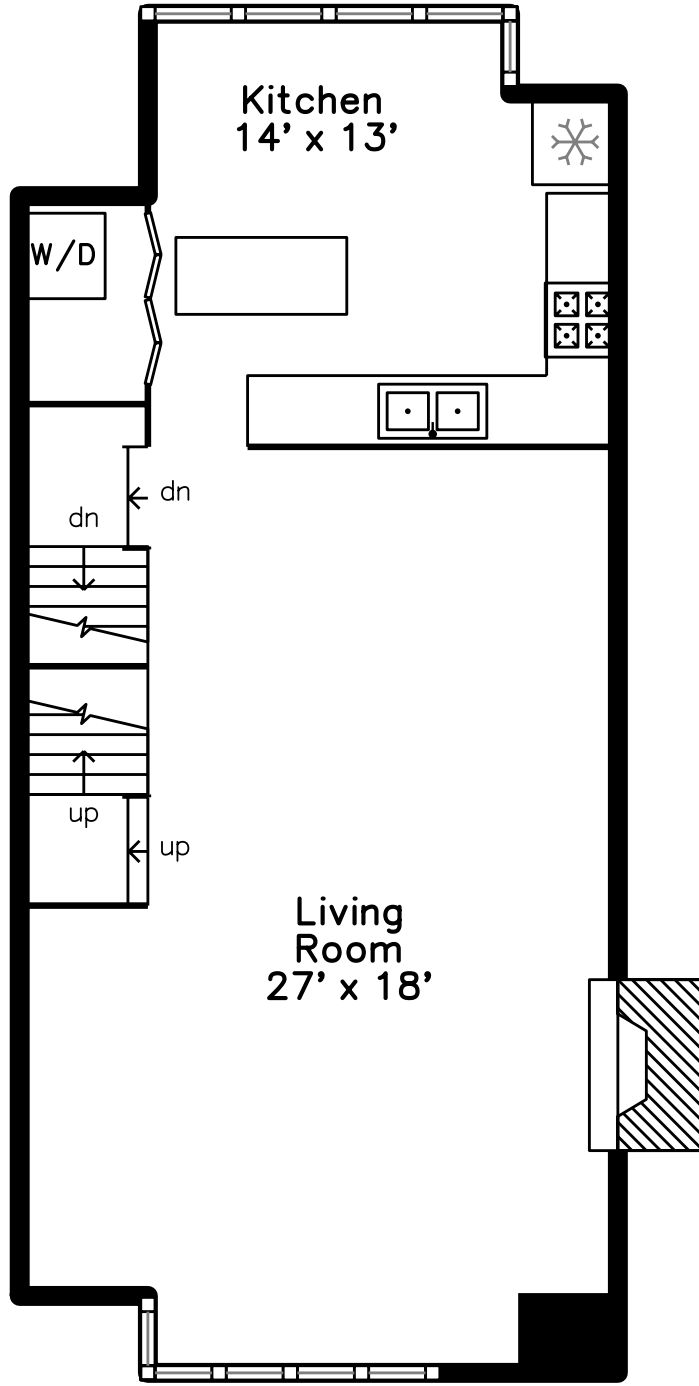

Top

Upper

Main

Lower

**761 West Melrose Street
Chicago, IL 60657**

PicturePlan by  vis-home

Measurements may not be 100% accurate.
Floor plans are provided for convenience only.
Room sizes are not used to calculate area.

Top

Upper

Main

Lower

3D View – TopDown

3D View – TopDown

3D View – TopDown

3D View – TopDown