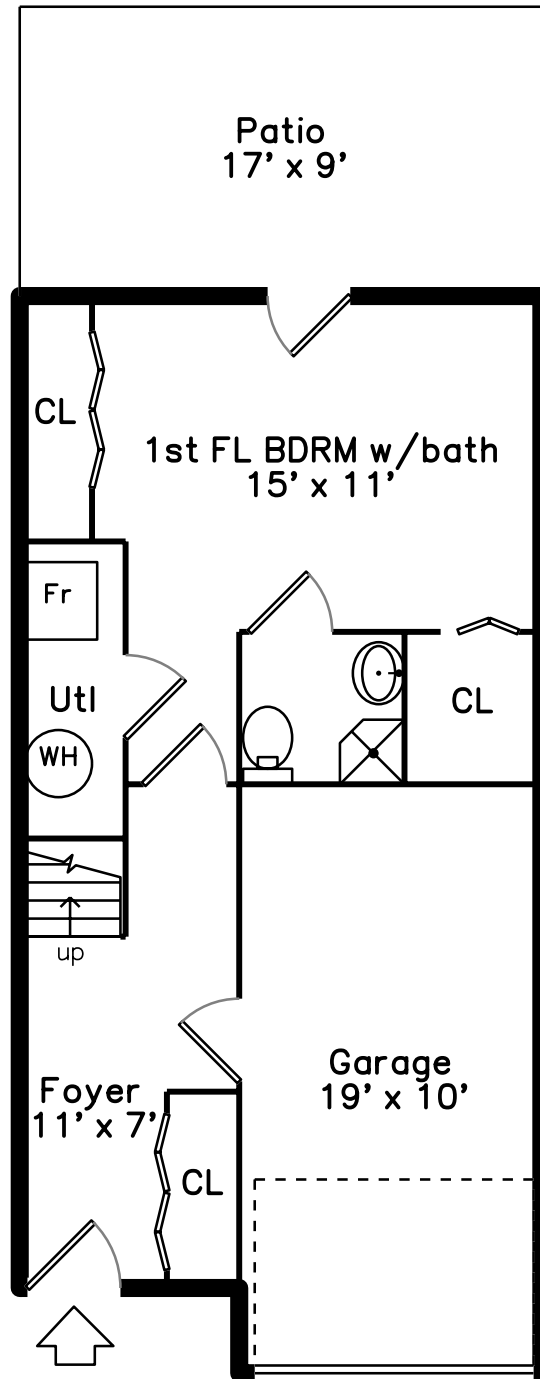

Top

Upper

Main

Lower

**761 West Melrose Street
Chicago, IL 60657**

PicturePlan by  vis-home

Measurements may not be 100% accurate.
Floor plans are provided for convenience only.
Room sizes are not used to calculate area.

Top

Upper

Main

Lower

3D View – TopDown

3D View – TopDown

3D View – TopDown

3D View – TopDown