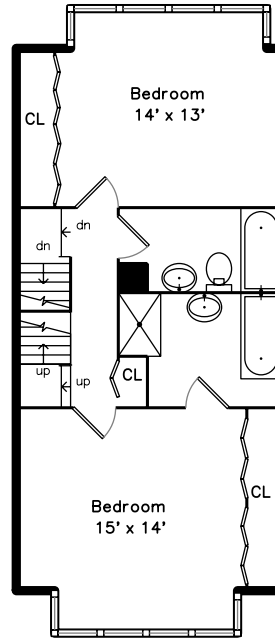

Top

Upper

Main

Lower

**761 West Melrose Street
Chicago, IL 60657**

PicturePlan by  vis-home

Measurements may not be 100% accurate.
Floor plans are provided for convenience only.
Room sizes are not used to calculate area.

Top

Upper

Main

Lower

3D View – TopDown

3D View – TopDown

3D View – TopDown

3D View – TopDown