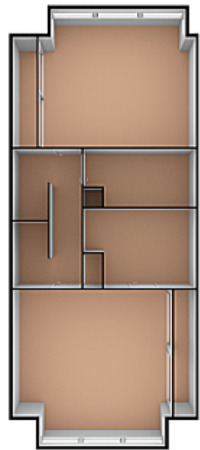

Top

Upper

Main

Lower

**761 West Melrose Street
Chicago, IL 60657**

PicturePlan by  vis-home

Measurements may not be 100% accurate.
Floor plans are provided for convenience only.
Room sizes are not used to calculate area.

Top

Upper

Main

Lower

3D View – TopDown

3D View – TopDown

3D View – TopDown

3D View – TopDown