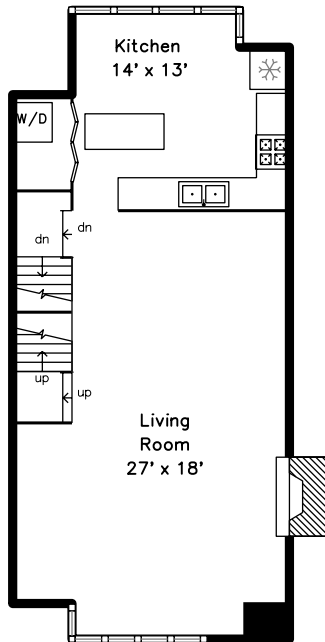

Top

Upper

Main

Lower

**761 West Melrose Street
Chicago, IL 60657**

PicturePlan by  vis-home

Measurements may not be 100% accurate.
Floor plans are provided for convenience only.
Room sizes are not used to calculate area.

Top

Upper

Main

Lower

3D View – TopDown

3D View – TopDown

3D View – TopDown

3D View – TopDown