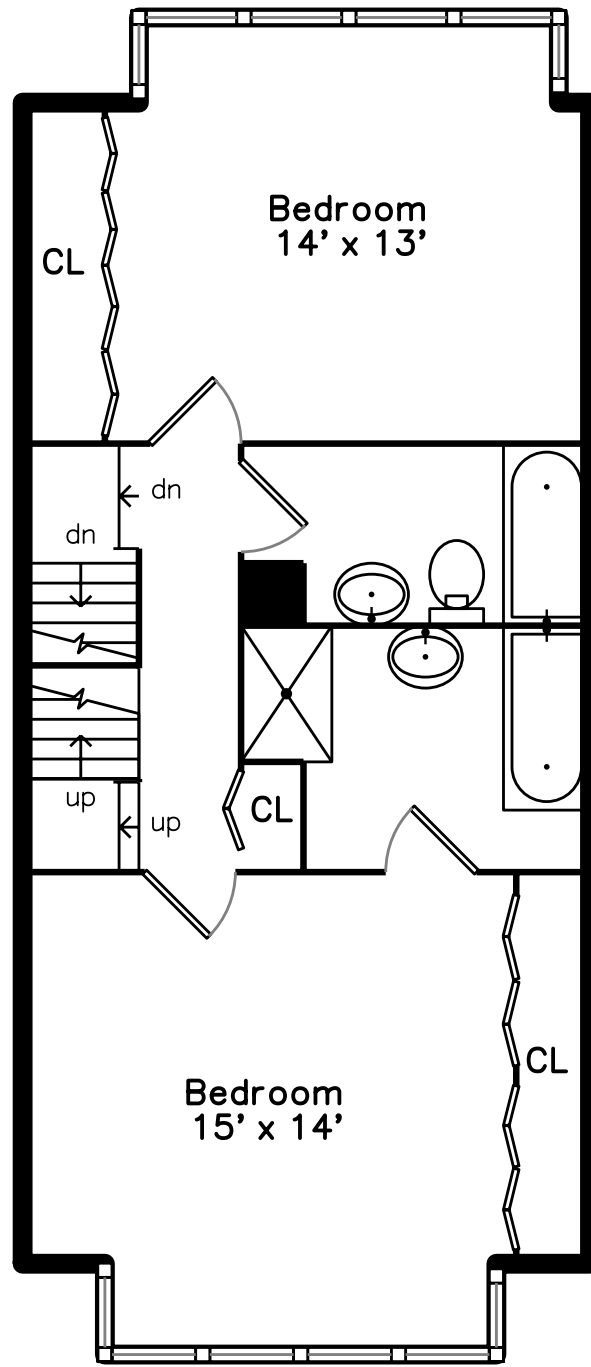

Top

Upper

Main

Lower

**761 West Melrose Street
Chicago, IL 60657**

PicturePlan by  vis-home

Measurements may not be 100% accurate.
Floor plans are provided for convenience only.
Room sizes are not used to calculate area.

Top

Upper

Main

Lower

3D View – TopDown

3D View – TopDown

3D View – TopDown

3D View – TopDown