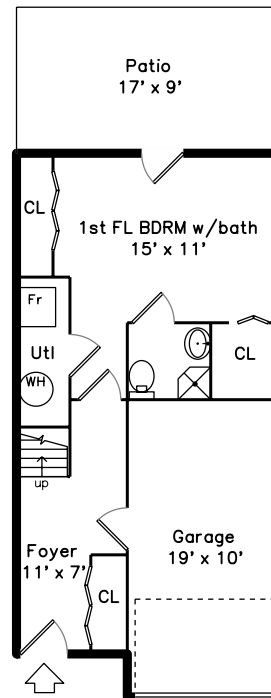

Top

Upper

Main

Lower

**761 West Melrose Street
Chicago, IL 60657**

PicturePlan by  vis-home

Measurements may not be 100% accurate.
Floor plans are provided for convenience only.
Room sizes are not used to calculate area.

Top

Upper

Main

Lower

3D View – TopDown

3D View – TopDown

3D View – TopDown

3D View – TopDown