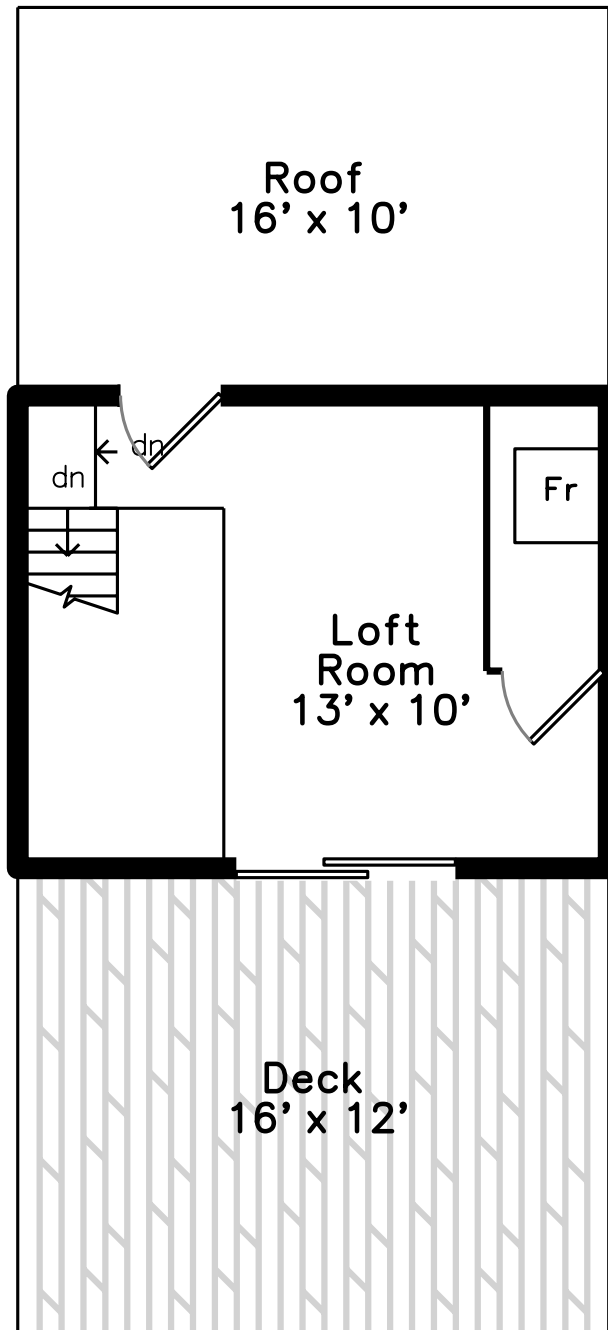

Top

Upper

Main

Lower

**761 West Melrose Street
Chicago, IL 60657**

PicturePlan by  vis-home

Measurements may not be 100% accurate.
Floor plans are provided for convenience only.
Room sizes are not used to calculate area.

Top

Upper

Main

Lower

3D View – TopDown

3D View – TopDown

3D View – TopDown

3D View – TopDown