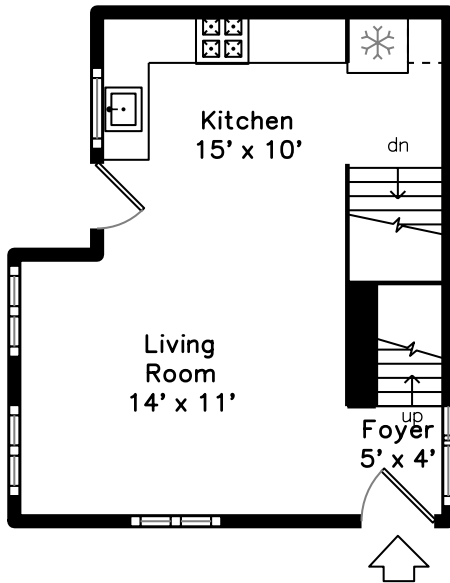

Top

Upper

Main

Lower

7 Pine Street
Cambridge, MA 02139

PicturePlan by  vis-home

Measurements may not be 100% accurate.
Floor plans are provided for convenience only.
Room sizes are not used to calculate area.

Top

Upper

Main

Lower

Outside

Back

Back

Living Room

Living Room

Kitchen

Kitchen

Bedroom

Bathroom

Bedroom

Bedroom

Bathroom

Deck

Bedroom

Bathroom