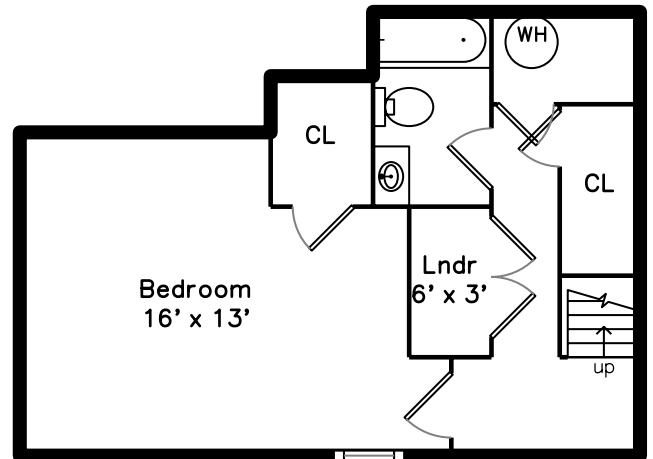

Top

Upper

Main

Lower

7 Pine Street
Cambridge, MA 02139

PicturePlan by  vis-home

Measurements may not be 100% accurate.
Floor plans are provided for convenience only.
Room sizes are not used to calculate area.

Top

Upper

Main

Lower

Outside

Back

Back

Living Room

Living Room

Kitchen

Kitchen

Bedroom

Bathroom

Bedroom

Bedroom

Bathroom

Deck

Bedroom

Bathroom