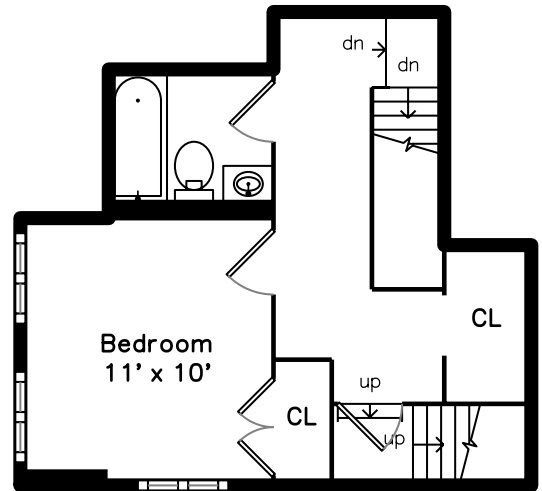

Top

Upper

Main

Lower

7 Pine Street
Cambridge, MA 02139

PicturePlan by  vis-home

Measurements may not be 100% accurate.
Floor plans are provided for convenience only.
Room sizes are not used to calculate area.

Top

Upper

Main

Lower

Outside

Back

Back

Living Room

Living Room

Kitchen

Kitchen

Bedroom

Bathroom

Bedroom

Bedroom

Bathroom

Deck

Bedroom

Bathroom