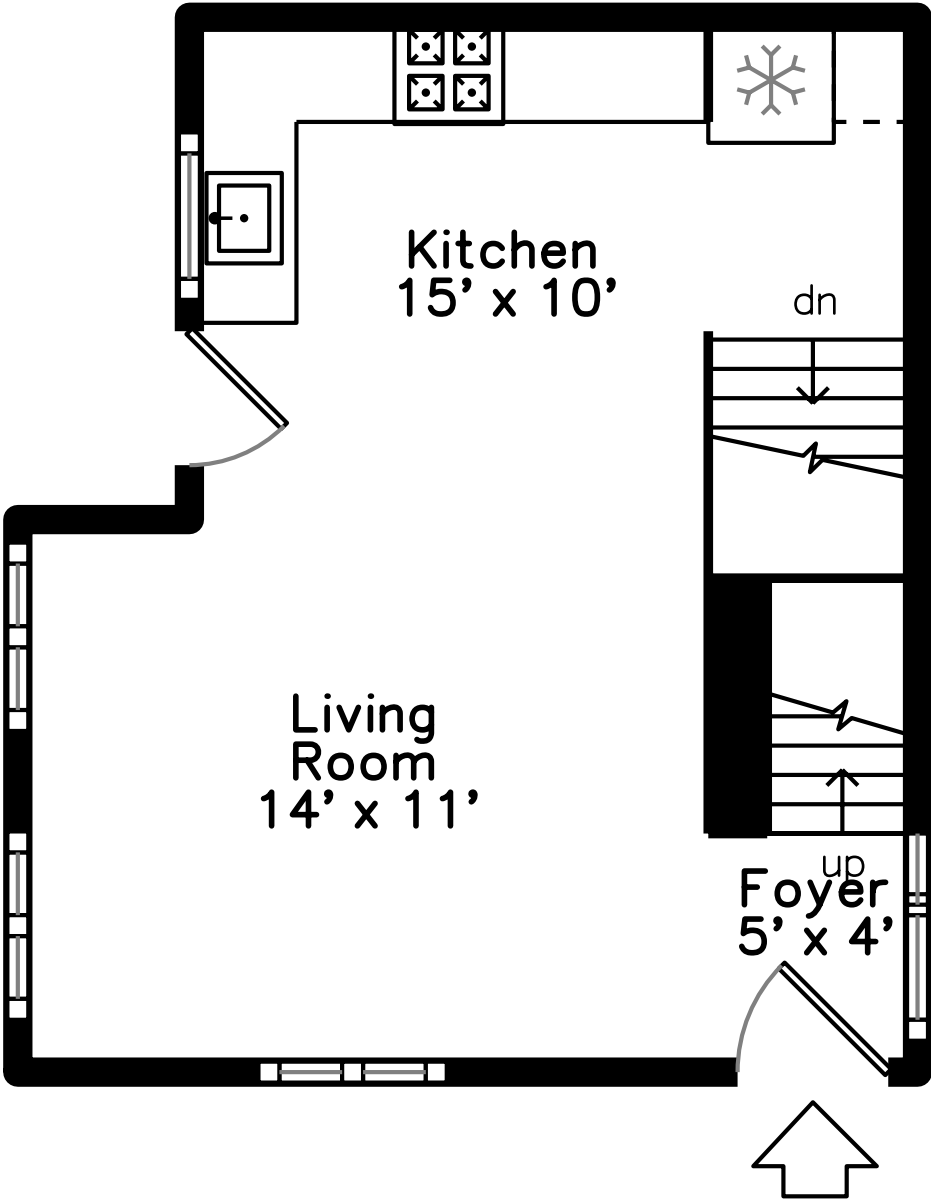

Top

Upper

Main

Lower

7 Pine Street
Cambridge, MA 02139

PicturePlan by  vis-home

Measurements may not be 100% accurate.
Floor plans are provided for convenience only.
Room sizes are not used to calculate area.

Top

Upper

Main

Lower

Outside

Back

Back

Living Room

Living Room

Kitchen

Kitchen

Bedroom

Bathroom

Bedroom

Bedroom

Bathroom

Deck

Bedroom

Bathroom