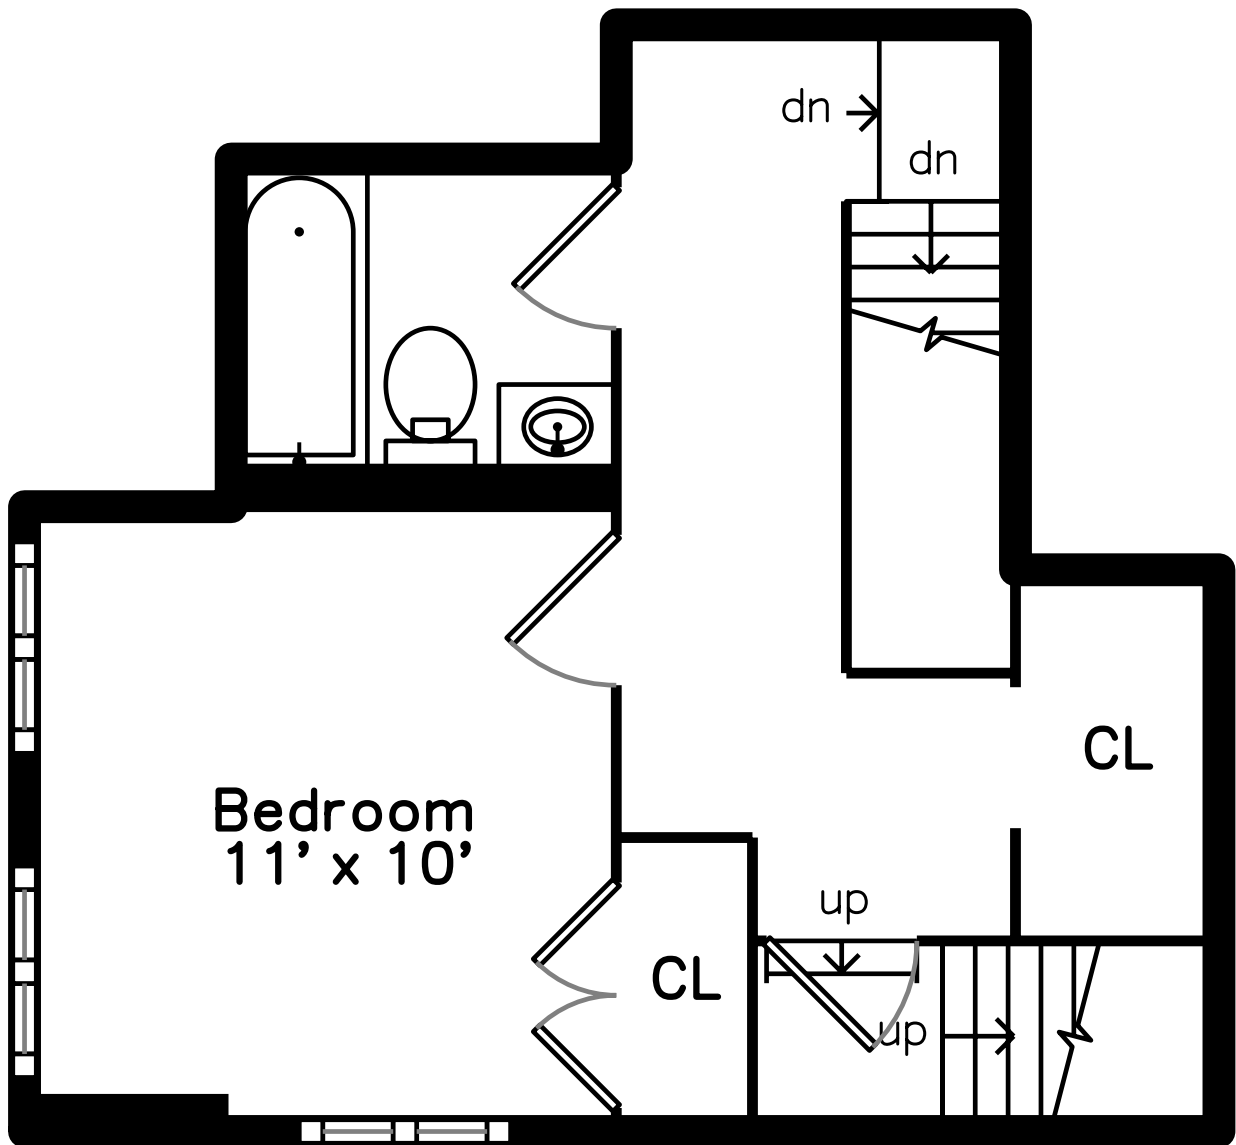

Top

Upper

Main

Lower

7 Pine Street
Cambridge, MA 02139

PicturePlan by  vis-home

Measurements may not be 100% accurate.
Floor plans are provided for convenience only.
Room sizes are not used to calculate area.

Top

Upper

Main

Lower

Outside

Back

Back

Living Room

Living Room

Kitchen

Kitchen

Bedroom

Bathroom

Bedroom

Bedroom

Bathroom

Deck

Bedroom

Bathroom