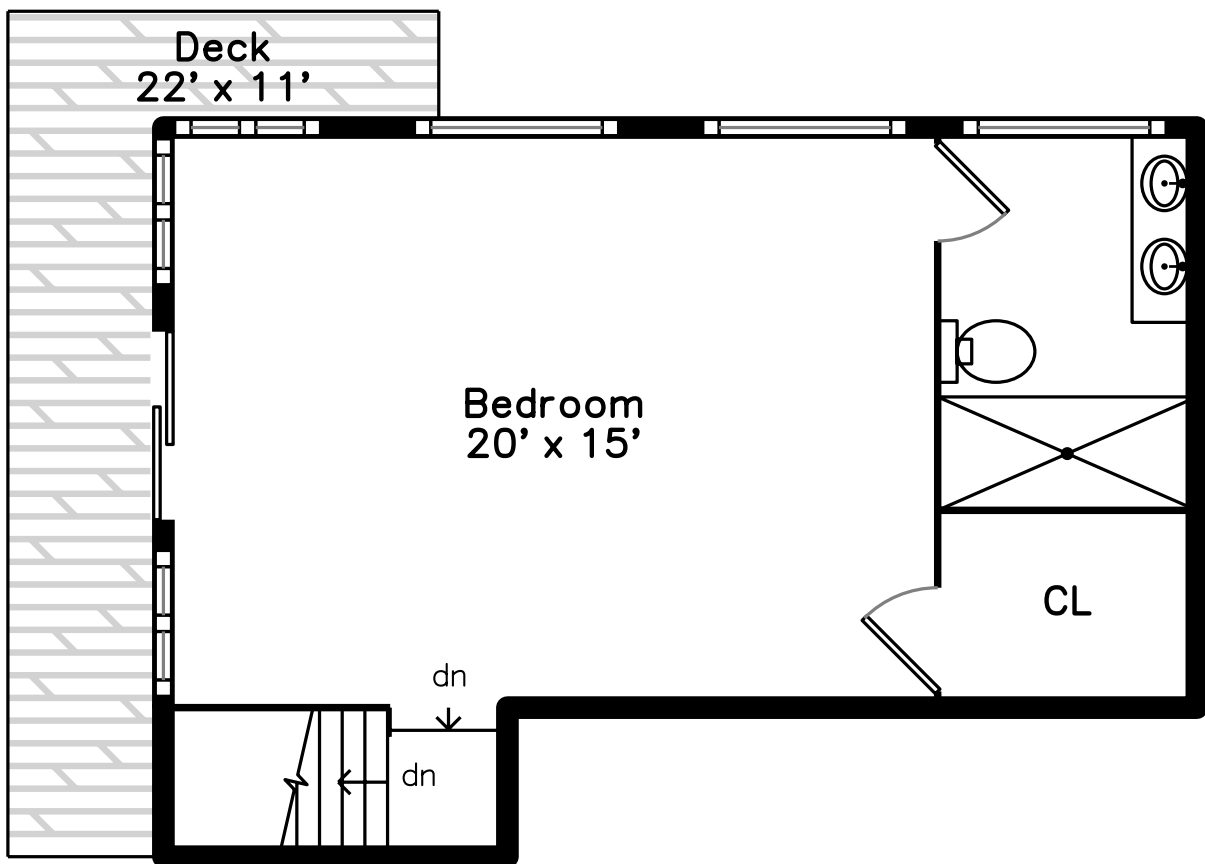

Top

Upper

Main

Lower

7 Pine Street
Cambridge, MA 02139

PicturePlan by  vis-home

Measurements may not be 100% accurate.
Floor plans are provided for convenience only.
Room sizes are not used to calculate area.

Top

Upper

Main

Lower

Outside

Back

Back

Living Room

Living Room

Kitchen

Kitchen

Bedroom

Bathroom

Bedroom

Bedroom

Bathroom

Deck

Bedroom

Bathroom