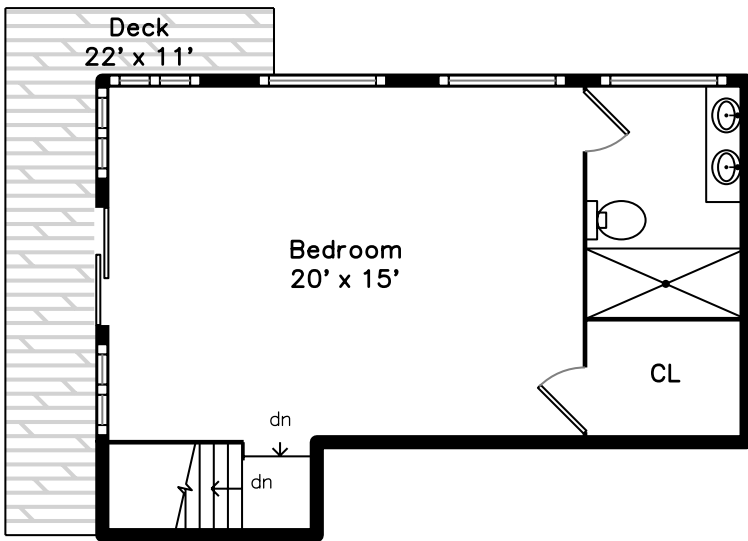

Top

Upper

Main

Lower

7 Pine Street
Cambridge, MA 02139

PicturePlan by  vis-home

Measurements may not be 100% accurate.
Floor plans are provided for convenience only.
Room sizes are not used to calculate area.

Top

Upper

Main

Lower

Outside

Back

Back

Living Room

Living Room

Kitchen

Kitchen

Bedroom

Bathroom

Bedroom

Bedroom

Bathroom

Deck

Bedroom

Bathroom