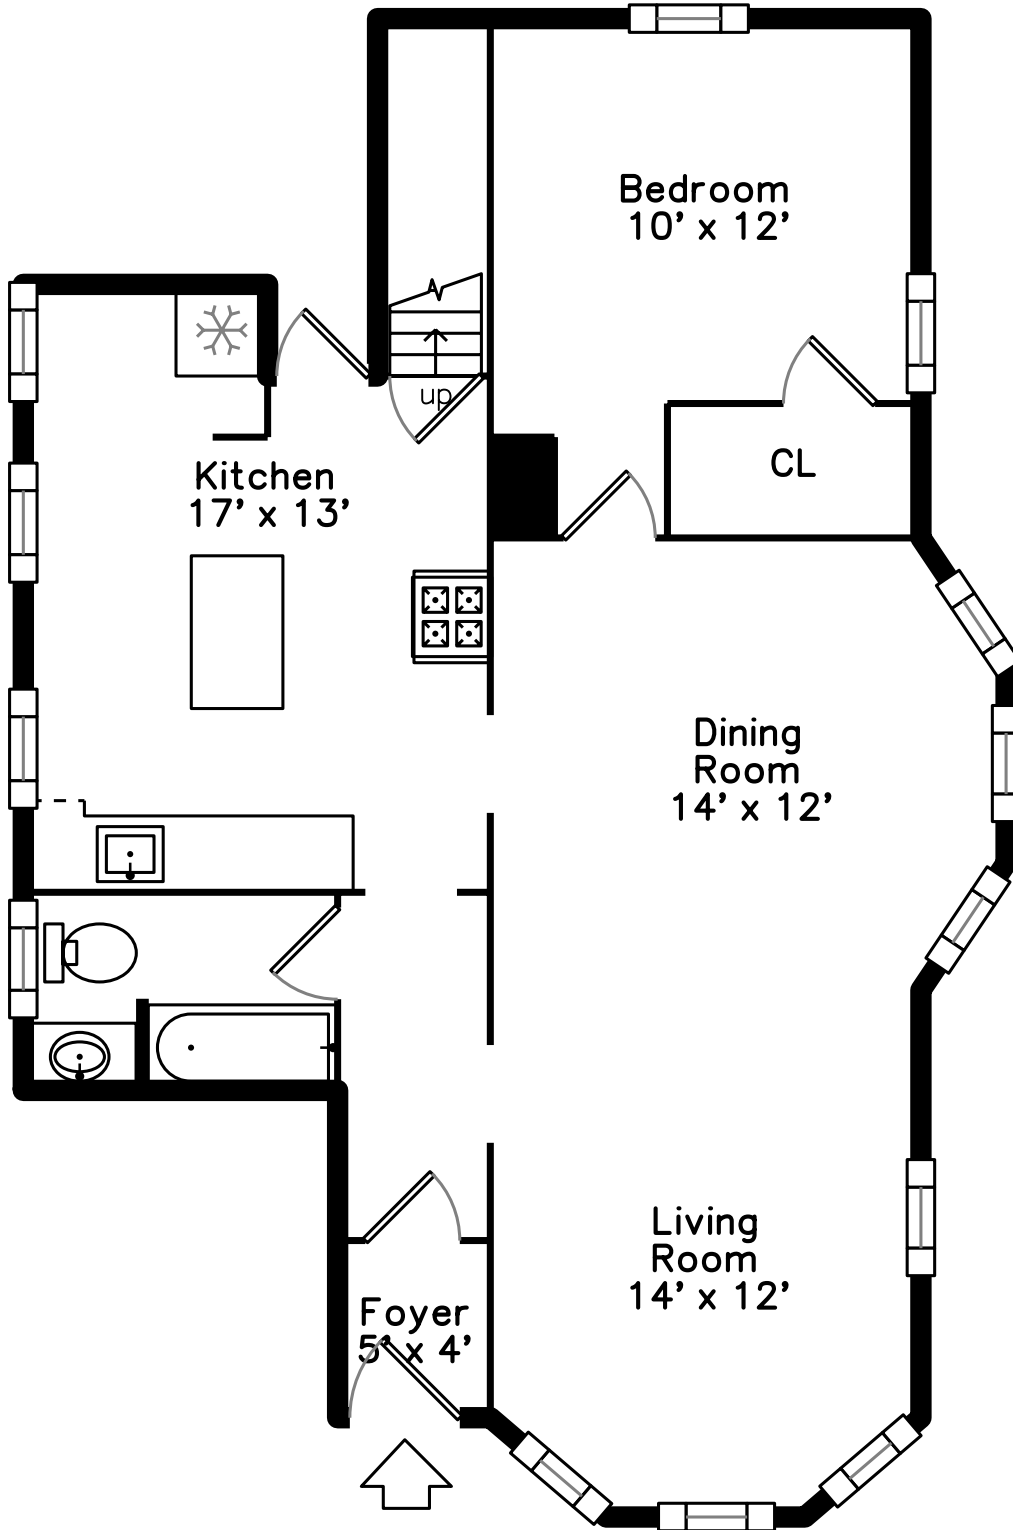

Upper

Main

159 Beech Street
Belmont, MA 02478

PicturePlan by  vis-home

Measurements may not be 100% accurate.
Floor plans are provided for convenience only.
Room sizes are not used to calculate area.

Upper

Main

Living Room

Living Room

Living Room

Living Room

Dining Room

Dining Room

Dining Room

Dining Room

Kitchen

Kitchen

Kitchen

Kitchen

Kitchen

Bedroom

Bedroom

Bedroom

Bedroom

Bathroom

Bathroom

Hall

Bonus Room

Bonus Room

Bedroom