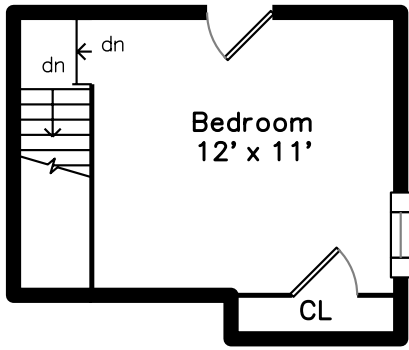

Upper

Main

159 Beech Street
Belmont, MA 02478

PicturePlan by  vis-home

Measurements may not be 100% accurate.
Floor plans are provided for convenience only.
Room sizes are not used to calculate area.

Upper

Main

Living Room

Living Room

Living Room

Living Room

Dining Room

Dining Room

Dining Room

Dining Room

Kitchen

Kitchen

Kitchen

Kitchen

Kitchen

Bedroom

Bedroom

Bedroom

Bedroom

Bathroom

Bathroom

Hall

Bonus Room

Bonus Room

Bedroom