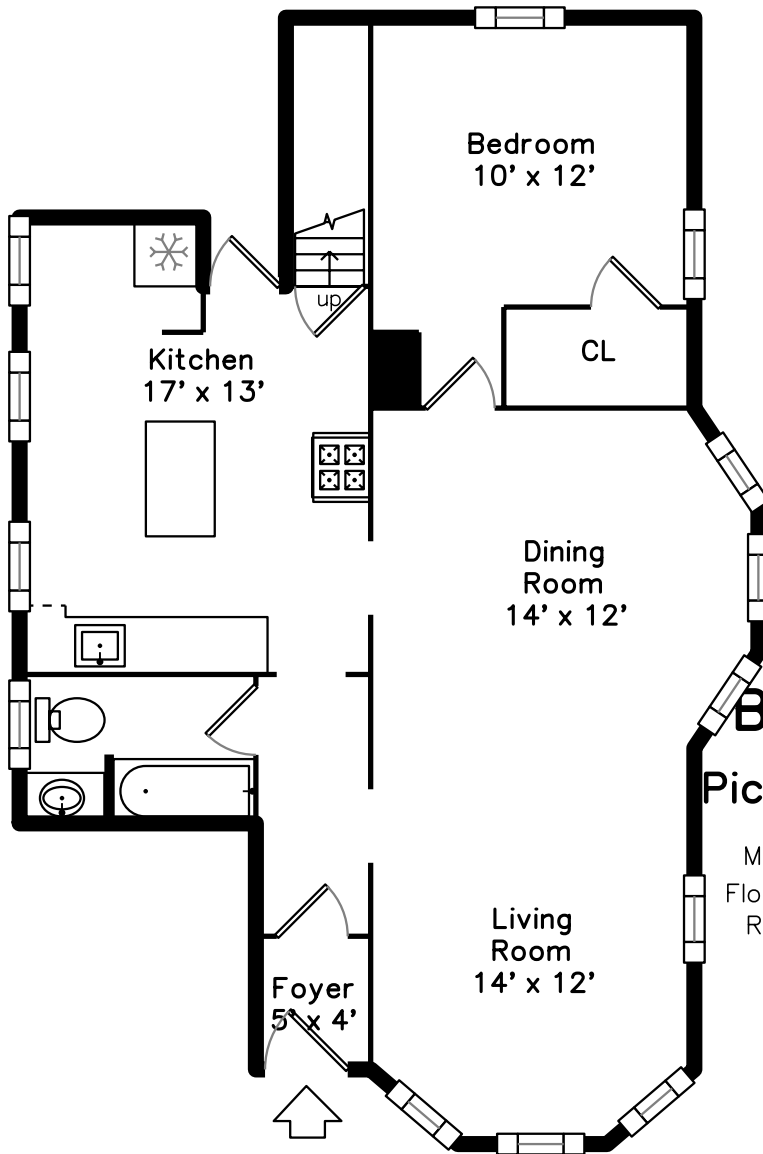

Upper

Main

159 Beech Street
Belmont, MA 02478

PicturePlan by  vis-home

Measurements may not be 100% accurate.
Floor plans are provided for convenience only.
Room sizes are not used to calculate area.

Upper

Main

Living Room

Living Room

Living Room

Living Room

Dining Room

Dining Room

Dining Room

Dining Room

Kitchen

Kitchen

Kitchen

Kitchen

Kitchen

Bedroom

Bedroom

Bedroom

Bedroom

Bathroom

Bathroom

Hall

Bonus Room

Bonus Room

Bedroom