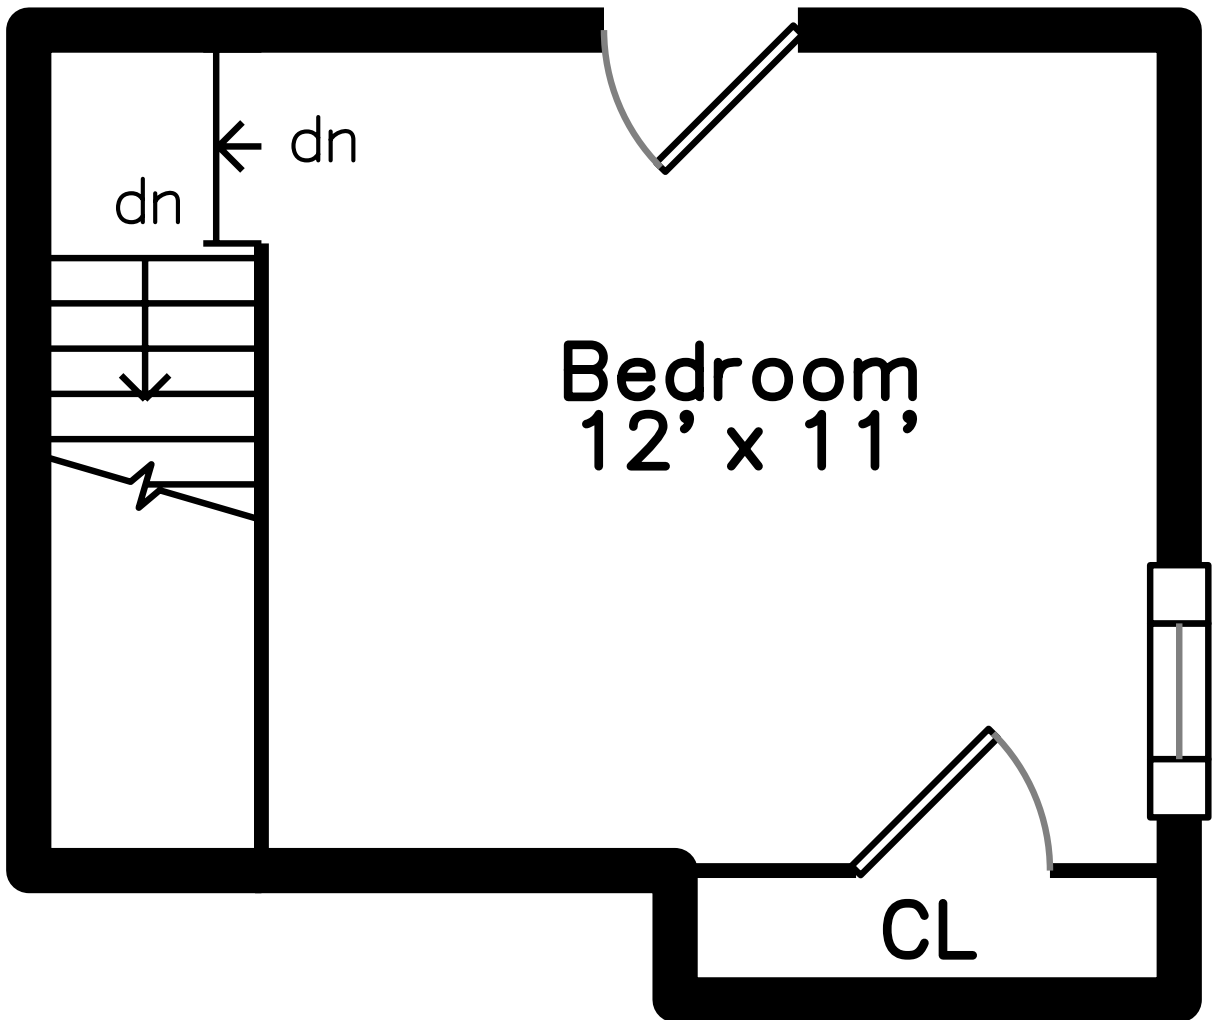

Upper

Main

159 Beech Street
Belmont, MA 02478

PicturePlan by  vis-home

Measurements may not be 100% accurate.
Floor plans are provided for convenience only.
Room sizes are not used to calculate area.

Upper

Main

Living Room

Living Room

Living Room

Living Room

Dining Room

Dining Room

Dining Room

Dining Room

Kitchen

Kitchen

Kitchen

Kitchen

Kitchen

Bedroom

Bedroom

Bedroom

Bedroom

Bathroom

Bathroom

Hall

Bonus Room

Bonus Room

Bedroom