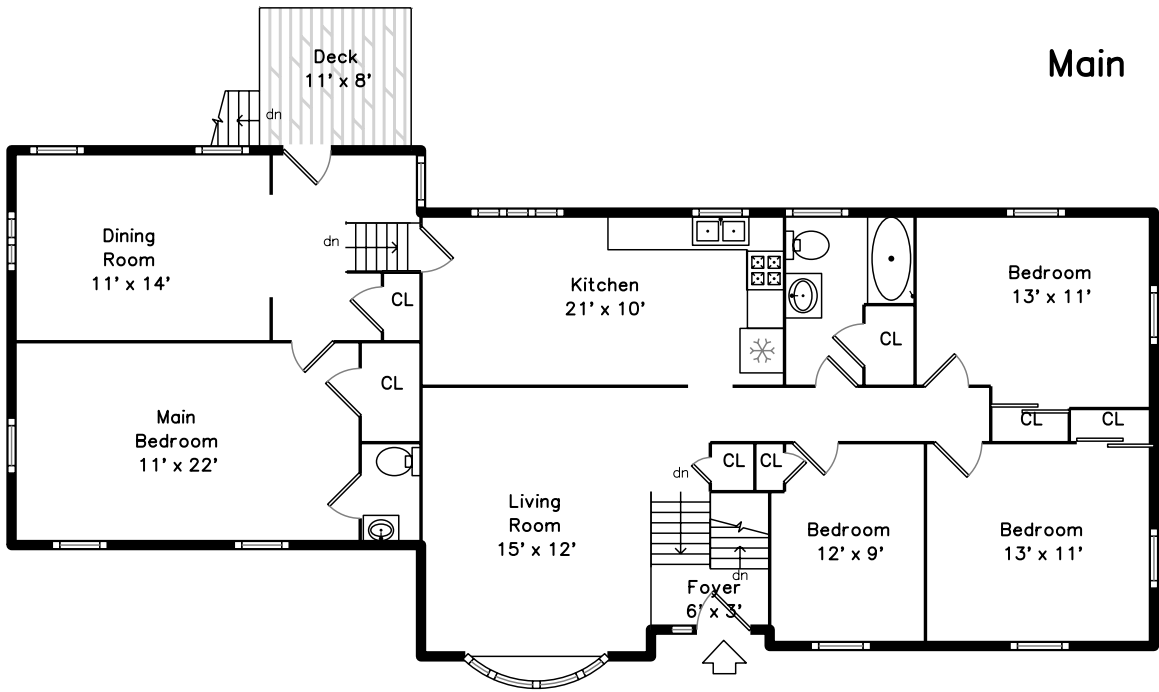

Main

Lower

30 Porter Street
Billerica, MA 01821

PicturePlan by  vis-home

Measurements may not be 100% accurate.
Floor plans are provided for convenience only.
Room sizes are not used to calculate area.

Main

Outside

Outside

Outside

Outside

Outside

Outside

Living Room

Living Room

Living Room

Living Room

Dining Room

Dining Room

Dining Room

Kitchen

Kitchen

Kitchen

Kitchen

Kitchen

Kitchen

Kitchen

Hall

Hall

Bedroom

Bedroom