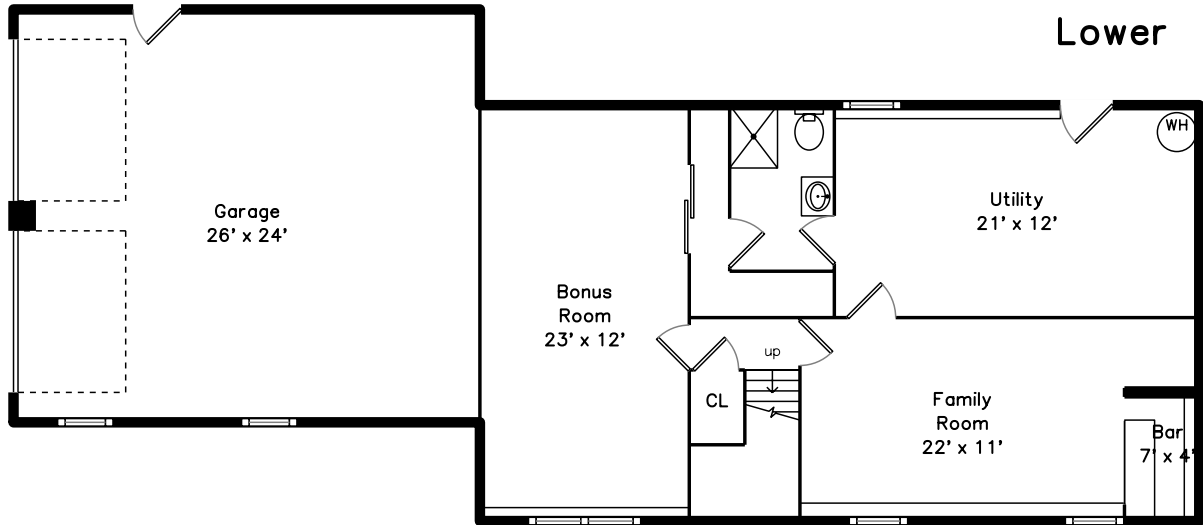

Main

Lower

30 Porter Street
Billerica, MA 01821

PicturePlan by  vis-home

Measurements may not be 100% accurate.
Floor plans are provided for convenience only.
Room sizes are not used to calculate area.

Main

Outside

Outside

Outside

Outside

Outside

Outside

Living Room

Living Room

Living Room

Living Room

Dining Room

Dining Room

Dining Room

Kitchen

Kitchen

Kitchen

Kitchen

Kitchen

Kitchen

Kitchen

Hall

Hall

Bedroom

Bedroom