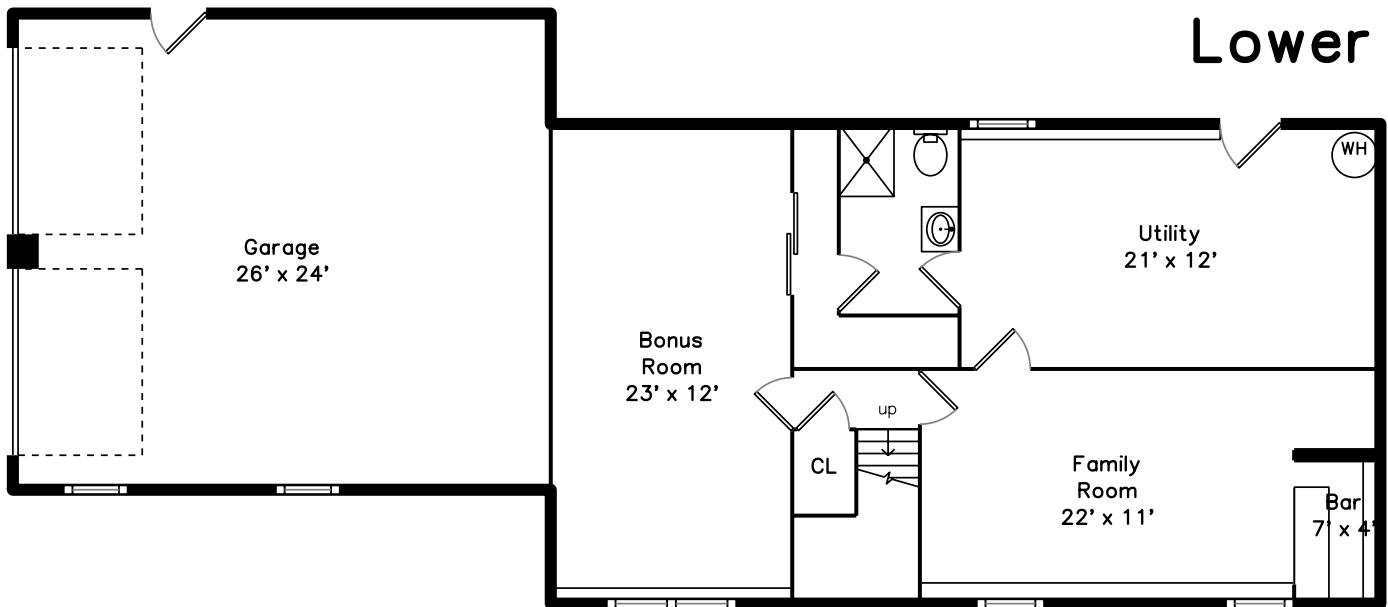

Main

Lower

30 Porter Street
Billerica, MA 01821

PicturePlan by  vis-home

Measurements may not be 100% accurate.
Floor plans are provided for convenience only.
Room sizes are not used to calculate area.

Main

Outside

Outside

Outside

Outside

Outside

Outside

Living Room

Living Room

Living Room

Living Room

Dining Room

Dining Room

Dining Room

Kitchen

Kitchen

Kitchen

Kitchen

Kitchen

Kitchen

Kitchen

Hall

Hall

Bedroom

Bedroom