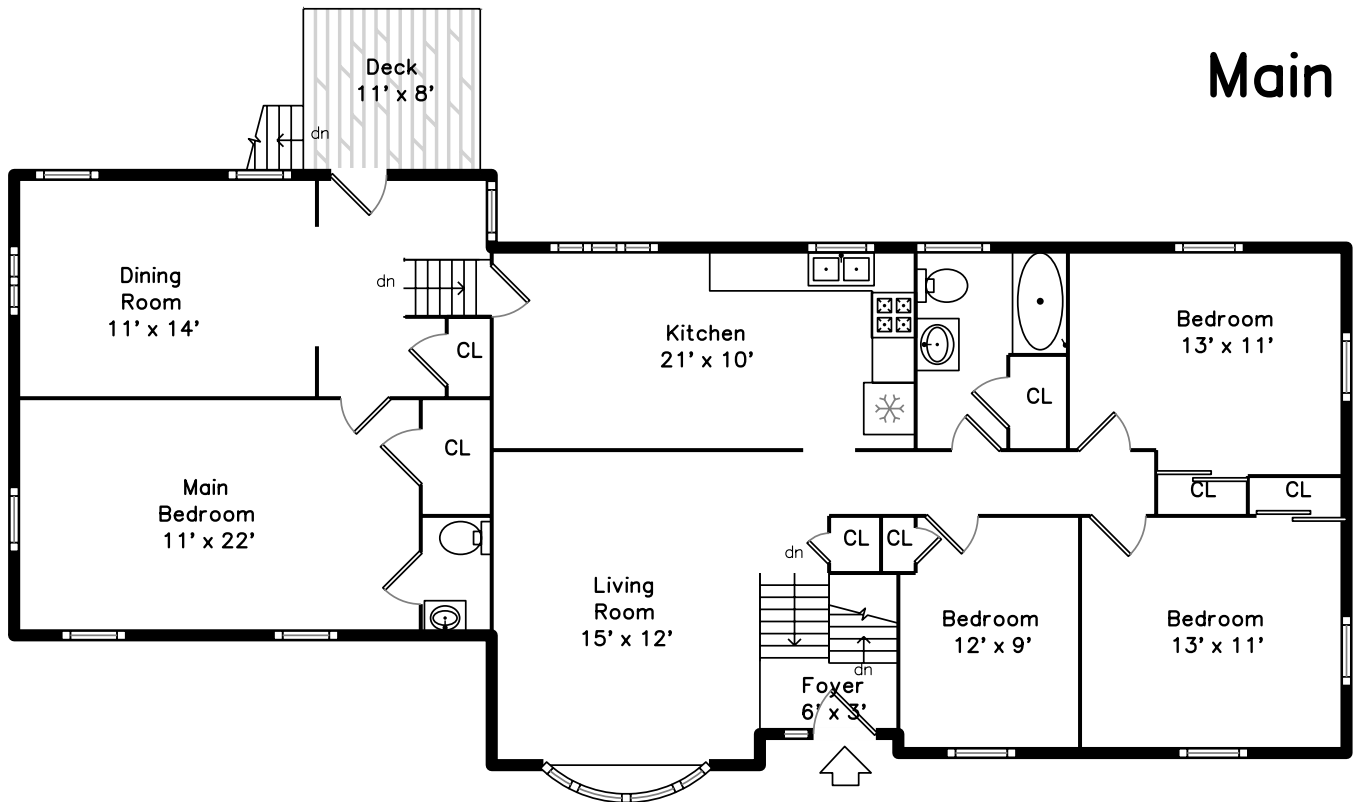

Main

Lower

30 Porter Street
Billerica, MA 01821

PicturePlan by  vis-home

Measurements may not be 100% accurate.
Floor plans are provided for convenience only.
Room sizes are not used to calculate area.

Main

Outside

Outside

Outside

Outside

Outside

Outside

Living Room

Living Room

Living Room

Living Room

Dining Room

Dining Room

Dining Room

Kitchen

Kitchen

Kitchen

Kitchen

Kitchen

Kitchen

Kitchen

Hall

Hall

Bedroom

Bedroom