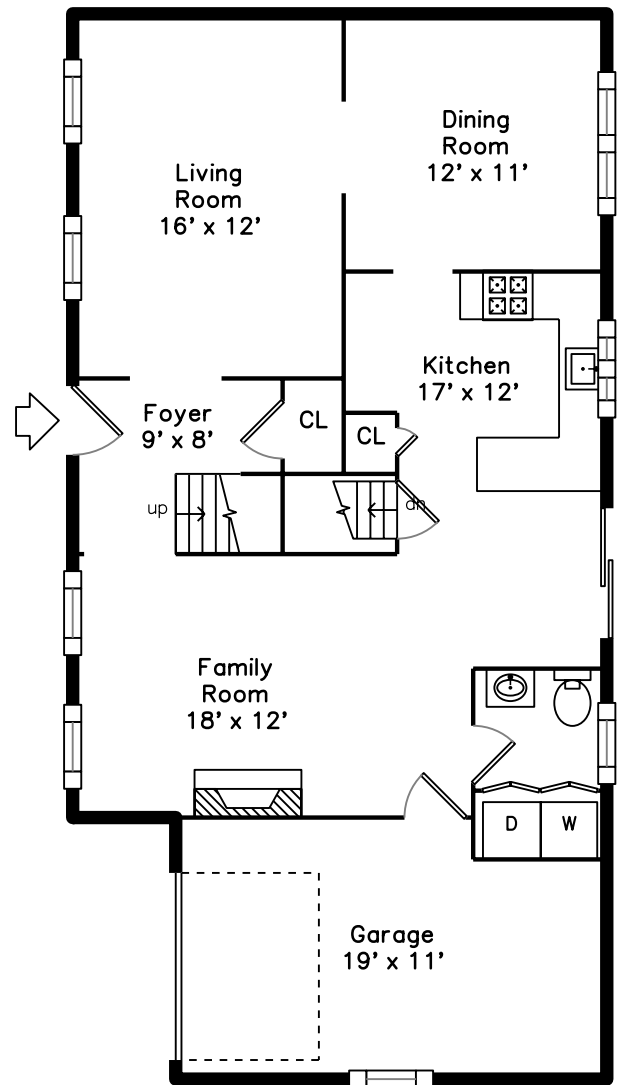

Upper

Main

12 Winch Park Road
Framingham, MA 01701

PicturePlan by  vis-home

Measurements may not be 100% accurate.
Floor plans are provided for convenience only.
Room sizes are not used to calculate area.

Upper

Main

Outside

Outside

Outside

Outside

Back

Deck

Deck

Foyer

Living Room

Living Room

Living Room

Dining Room

Dining Room

Kitchen

Kitchen

Kitchen

Kitchen

Family Room

Family Room

Bathroom

Laundry

Main Bedroom