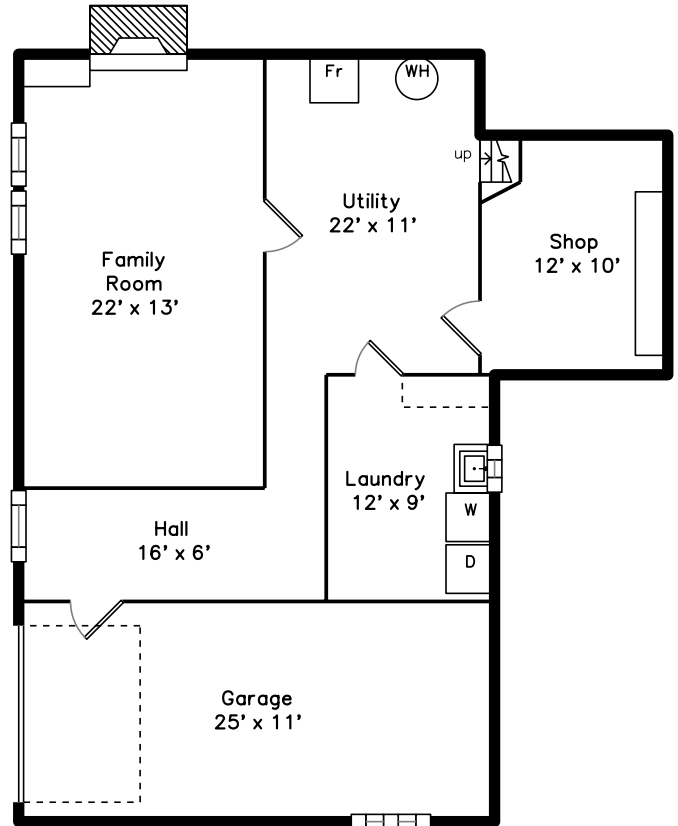

Main

Basement

8 Eugene Road
Burlington, MA 01803

PicturePlan by  vis-home

Measurements may not be 100% accurate.
Floor plans are provided for convenience only.
Room sizes are not used to calculate area.

Main

Basement

Outside

Outside

Outside

Outside

Outside

Outside

Outside

Outside

Outside

Living Room

Living Room

Living Room

Living Room

Dining Room

Dining Room

Dining Room

Dining Room

Dining Room

Kitchen

Kitchen

Kitchen

Kitchen

Bedroom