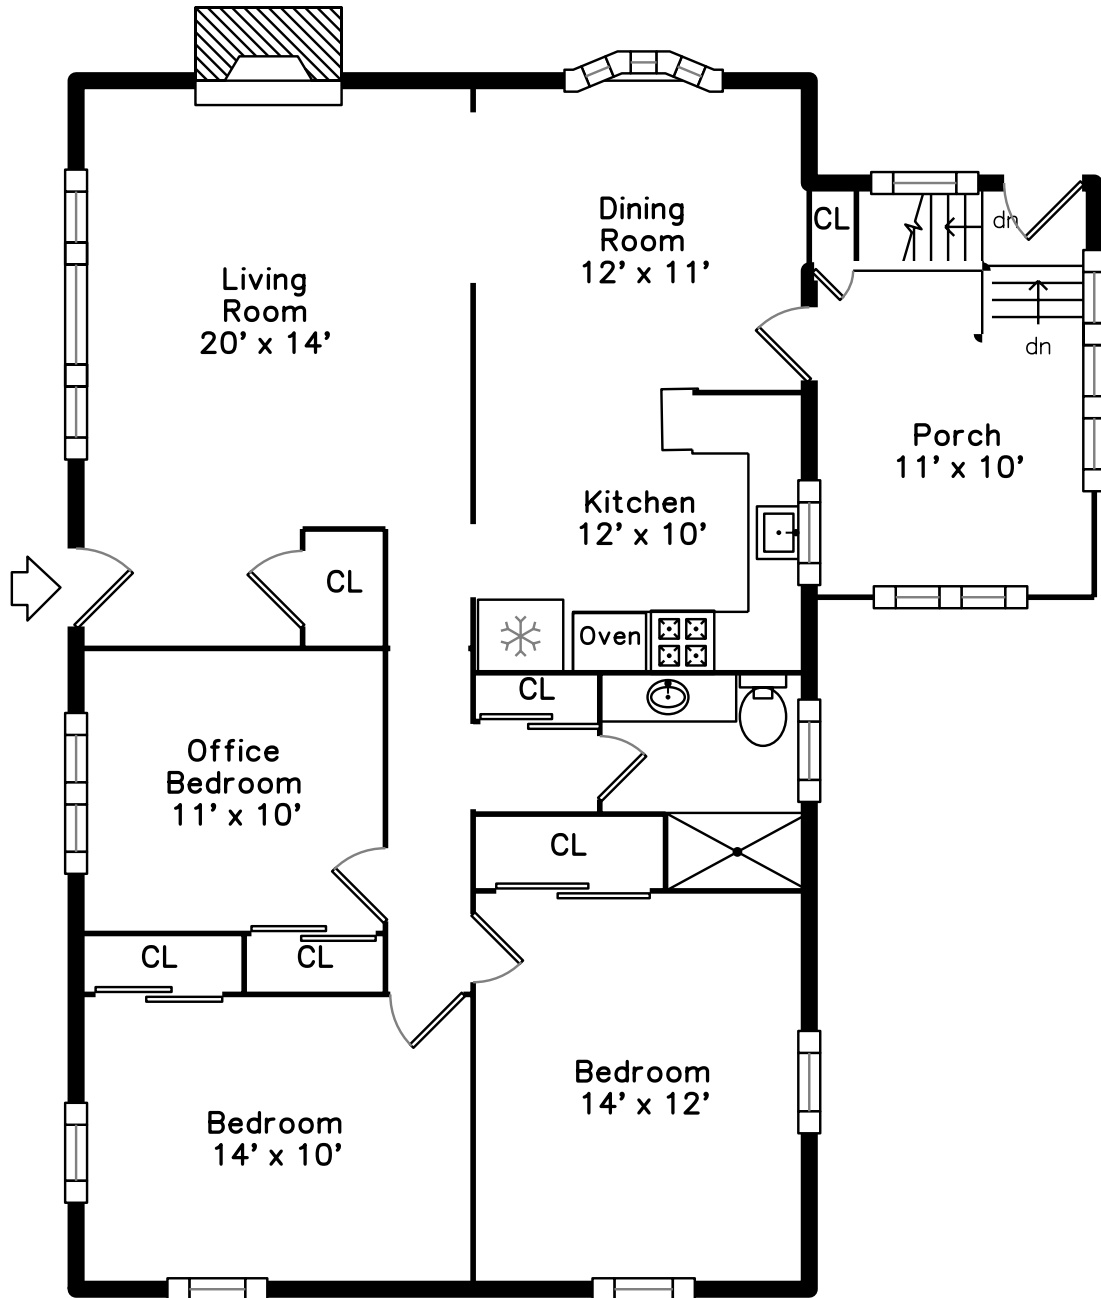

Main

Basement

8 Eugene Road
Burlington, MA 01803

PicturePlan by  vis-home

Measurements may not be 100% accurate.
Floor plans are provided for convenience only.
Room sizes are not used to calculate area.

Main

Basement

Outside

Outside

Outside

Outside

Outside

Outside

Outside

Outside

Outside

Living Room

Living Room

Living Room

Living Room

Dining Room

Dining Room

Dining Room

Dining Room

Dining Room

Kitchen

Kitchen

Kitchen

Kitchen

Bedroom