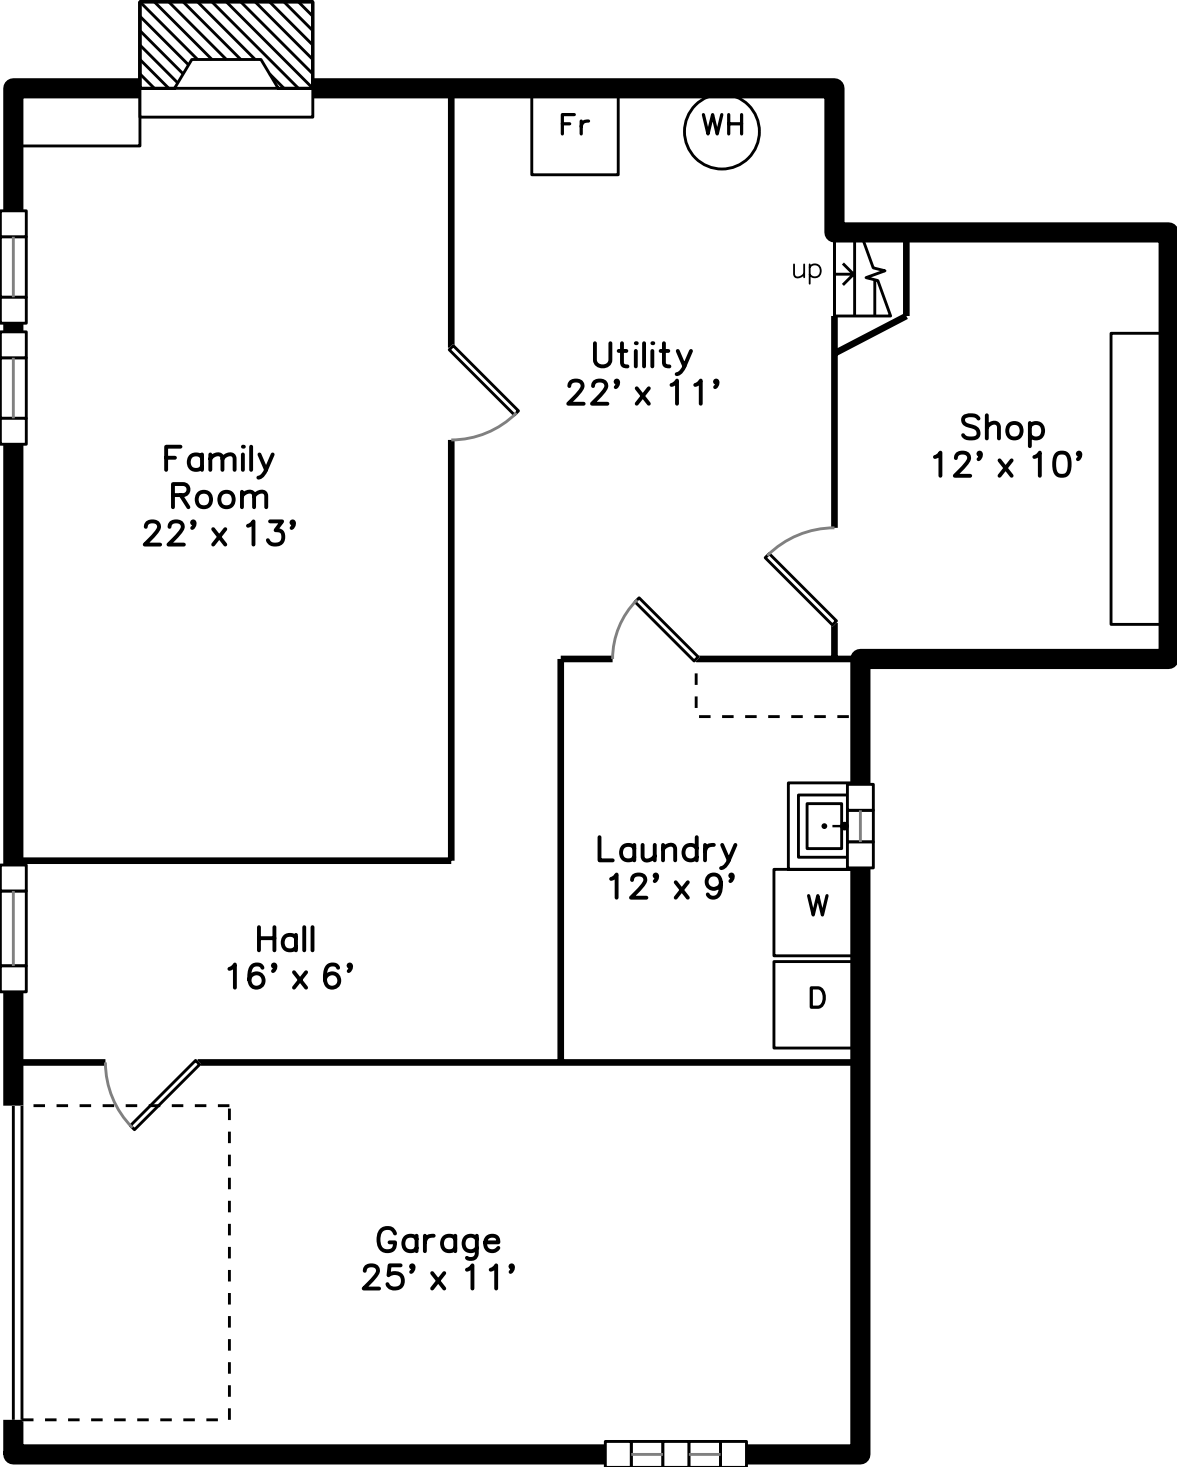

Main

Basement

8 Eugene Road
Burlington, MA 01803

PicturePlan by  vis-home

Measurements may not be 100% accurate.
Floor plans are provided for convenience only.
Room sizes are not used to calculate area.

Main

Basement

Outside

Outside

Outside

Outside

Outside

Outside

Outside

Outside

Outside

Living Room

Living Room

Living Room

Living Room

Dining Room

Dining Room

Dining Room

Dining Room

Dining Room

Kitchen

Kitchen

Kitchen

Kitchen

Bedroom