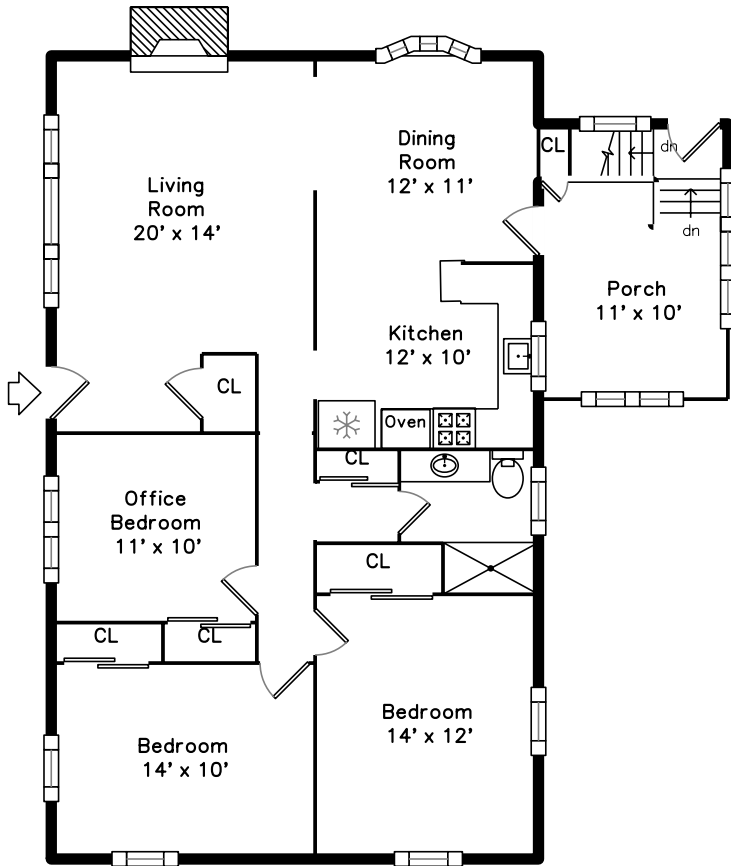

Main

Basement

8 Eugene Road
Burlington, MA 01803

PicturePlan by  vis-home

Measurements may not be 100% accurate.
Floor plans are provided for convenience only.
Room sizes are not used to calculate area.

Main

Basement

Outside

Outside

Outside

Outside

Outside

Outside

Outside

Outside

Outside

Living Room

Living Room

Living Room

Living Room

Dining Room

Dining Room

Dining Room

Dining Room

Dining Room

Kitchen

Kitchen

Kitchen

Kitchen

Bedroom