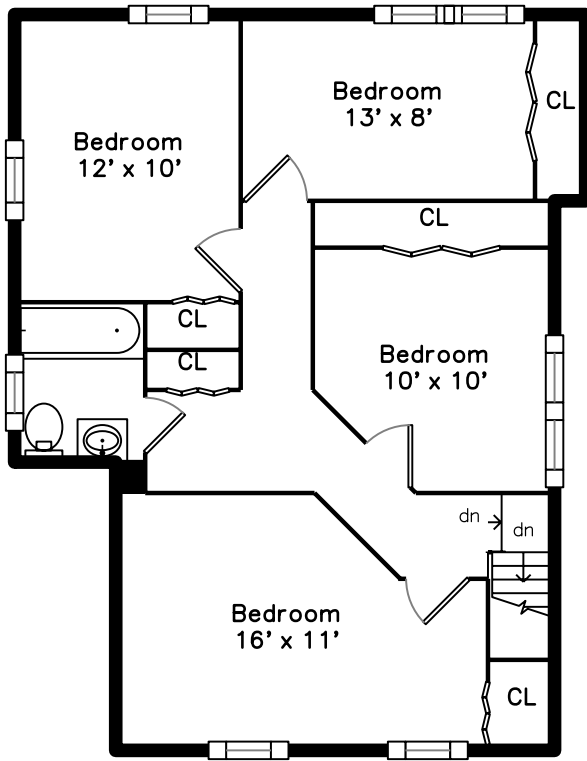

# Upper

# Main

**37 Ames Street  
Sharon, MA 02067**

PicturePlan by  vis-home

Measurements may not be 100% accurate.  
Floor plans are provided for convenience only.  
Room sizes are not used to calculate area.