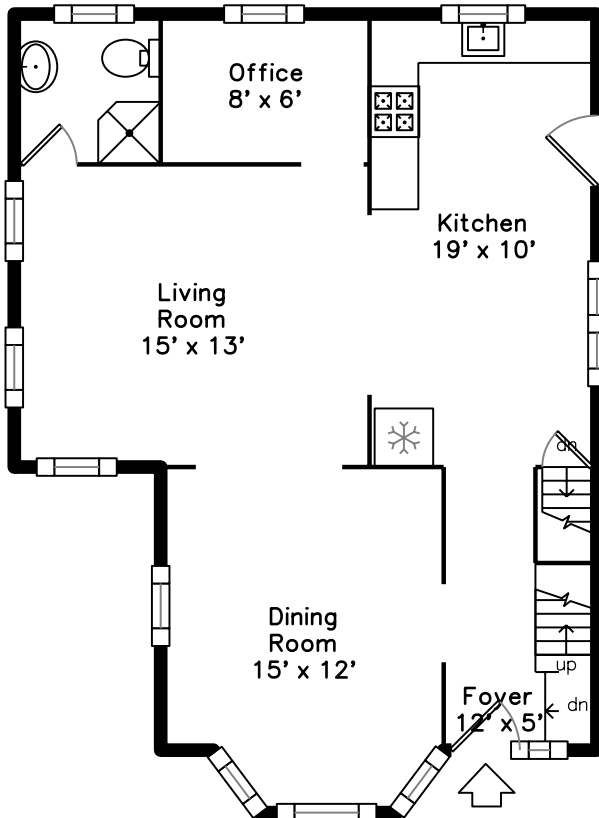

# Upper

# Main

**37 Ames Street  
Sharon, MA 02067**

PicturePlan by  vis-home

Measurements may not be 100% accurate.  
Floor plans are provided for convenience only.  
Room sizes are not used to calculate area.