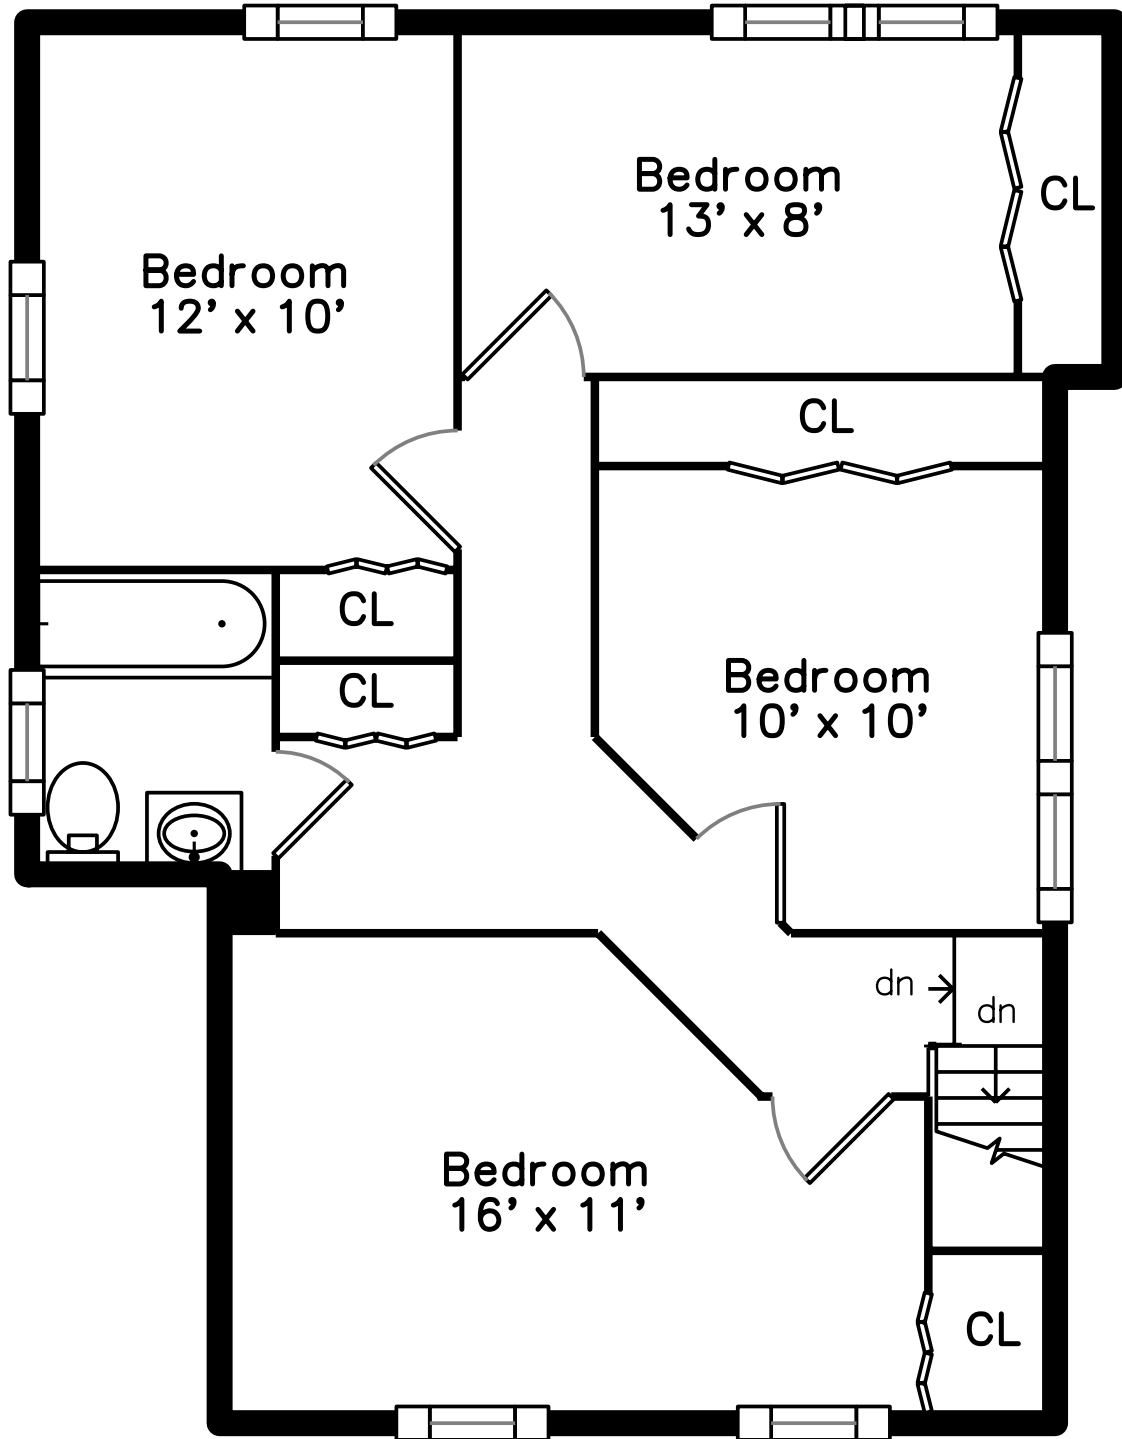

# Upper

# Main

**37 Ames Street  
Sharon, MA 02067**

PicturePlan by  vis-home

Measurements may not be 100% accurate.  
Floor plans are provided for convenience only.  
Room sizes are not used to calculate area.