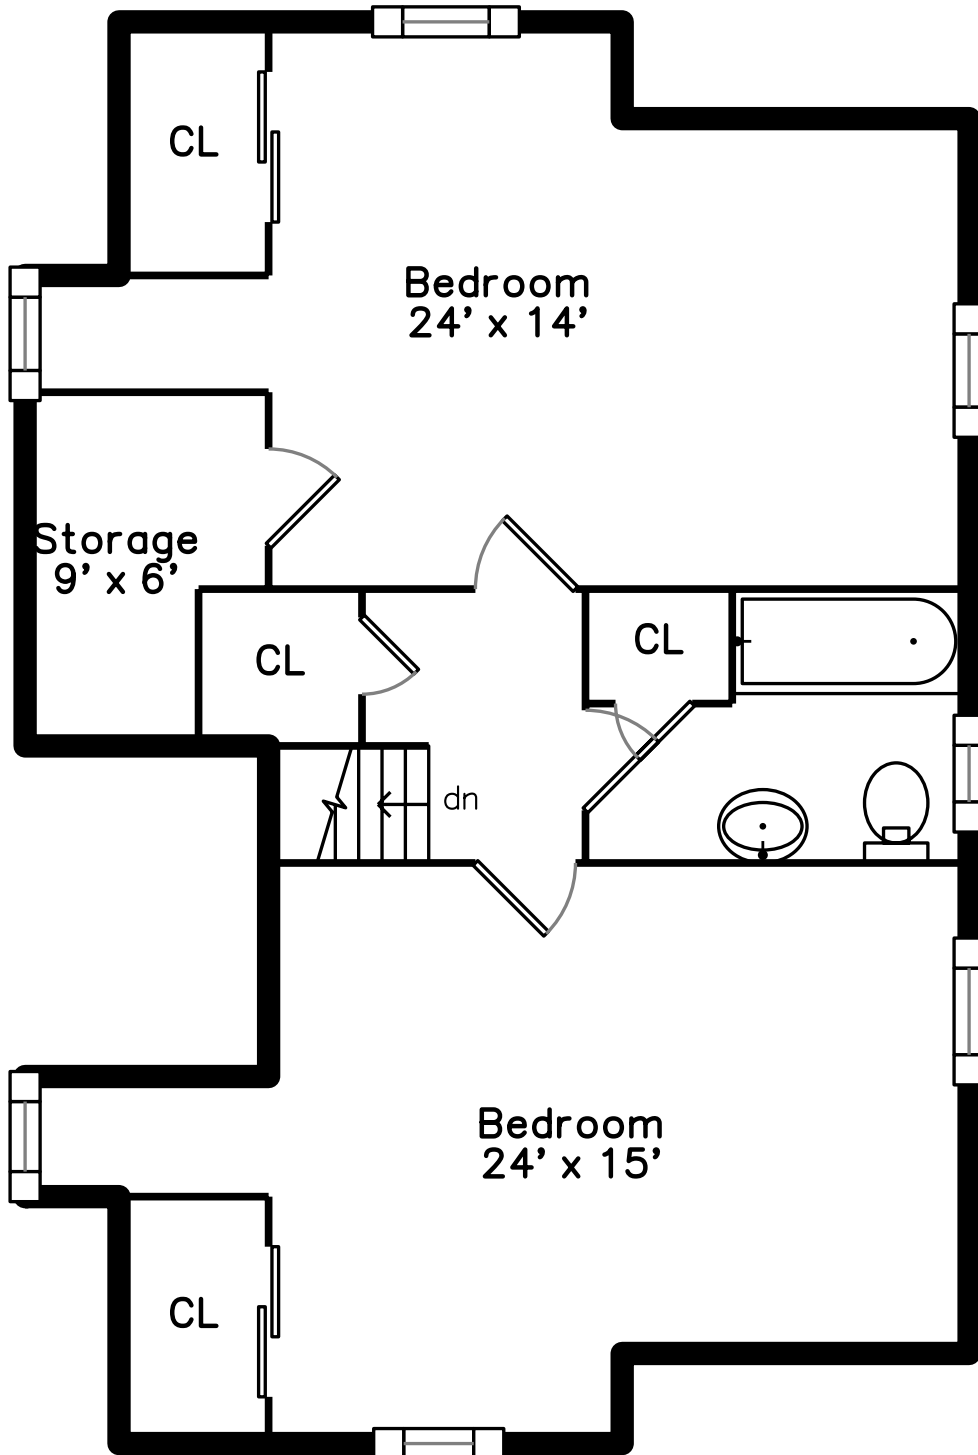

Upper

Main

122 Flagg Drive
Framingham, MA 01702

PicturePlan by  vis-home

Measurements may not be 100% accurate.
Floor plans are provided for convenience only.
Room sizes are not used to calculate area.

Upper

Main

Outside

Outside

Living Room

Living Room

Kitchen

Kitchen

Kitchen

Bedroom

Powder Room

Bedroom

Bedroom

Bedroom

Bedroom

Bedroom

Bathroom

Bedroom

Bedroom

Den

Sunroom

Outside

Outside