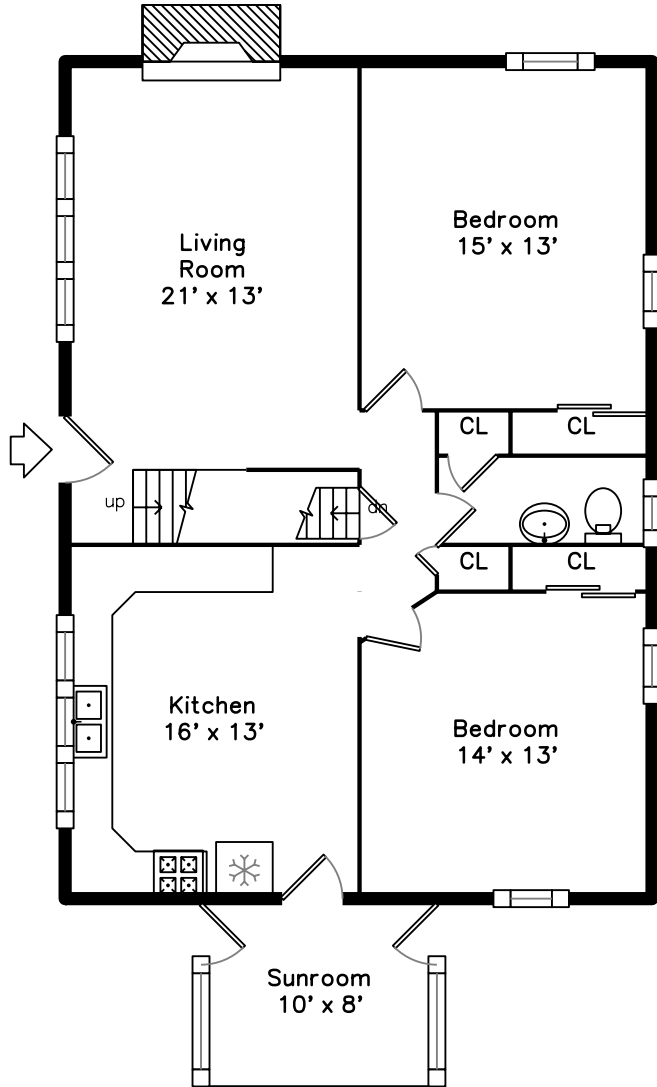

Upper

Main

122 Flagg Drive
Framingham, MA 01702

PicturePlan by  vis-home

Measurements may not be 100% accurate.
Floor plans are provided for convenience only.
Room sizes are not used to calculate area.

Upper

Main

Outside

Outside

Living Room

Living Room

Kitchen

Kitchen

Kitchen

Bedroom

Powder Room

Bedroom

Bedroom

Bedroom

Bedroom

Bedroom

Bathroom

Bedroom

Bedroom

Den

Sunroom

Outside

Outside