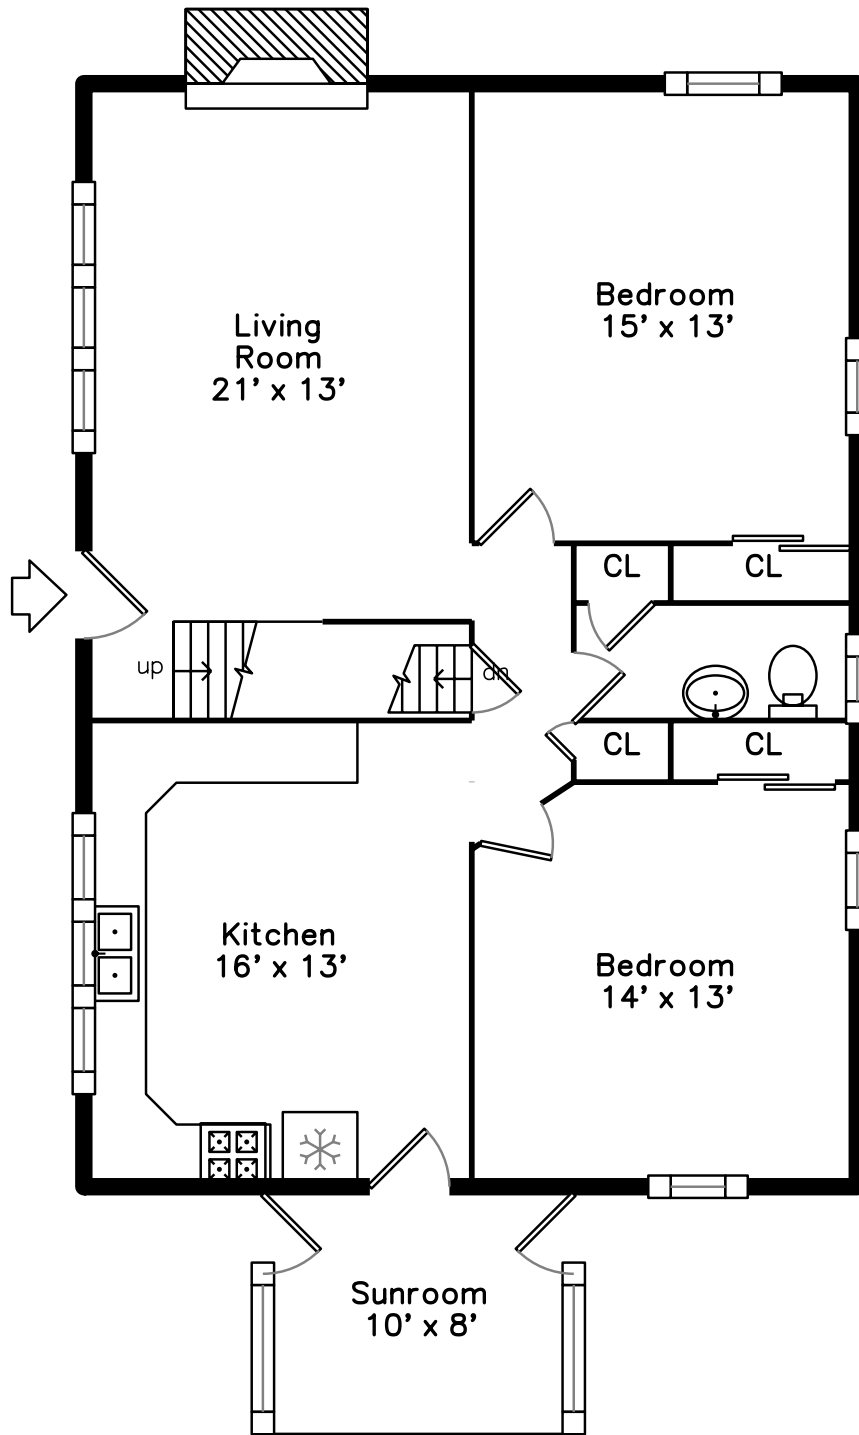

Upper

Main

122 Flagg Drive
Framingham, MA 01702

PicturePlan by  vis-home

Measurements may not be 100% accurate.
Floor plans are provided for convenience only.
Room sizes are not used to calculate area.

Upper

Main

Outside

Outside

Living Room

Living Room

Kitchen

Kitchen

Kitchen

Bedroom

Powder Room

Bedroom

Bedroom

Bedroom

Bedroom

Bedroom

Bathroom

Bedroom

Bedroom

Den

Sunroom

Outside

Outside