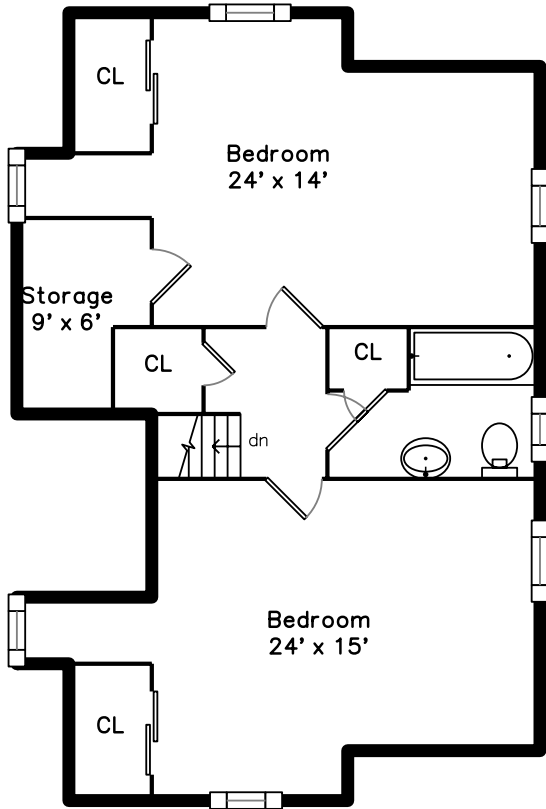

Upper

Main

122 Flagg Drive
Framingham, MA 01702

PicturePlan by  vis-home

Measurements may not be 100% accurate.
Floor plans are provided for convenience only.
Room sizes are not used to calculate area.

Upper

Main

Outside

Outside

Living Room

Living Room

Kitchen

Kitchen

Kitchen

Bedroom

Powder Room

Bedroom

Bedroom

Bedroom

Bedroom

Bedroom

Bathroom

Bedroom

Bedroom

Den

Sunroom

Outside

Outside