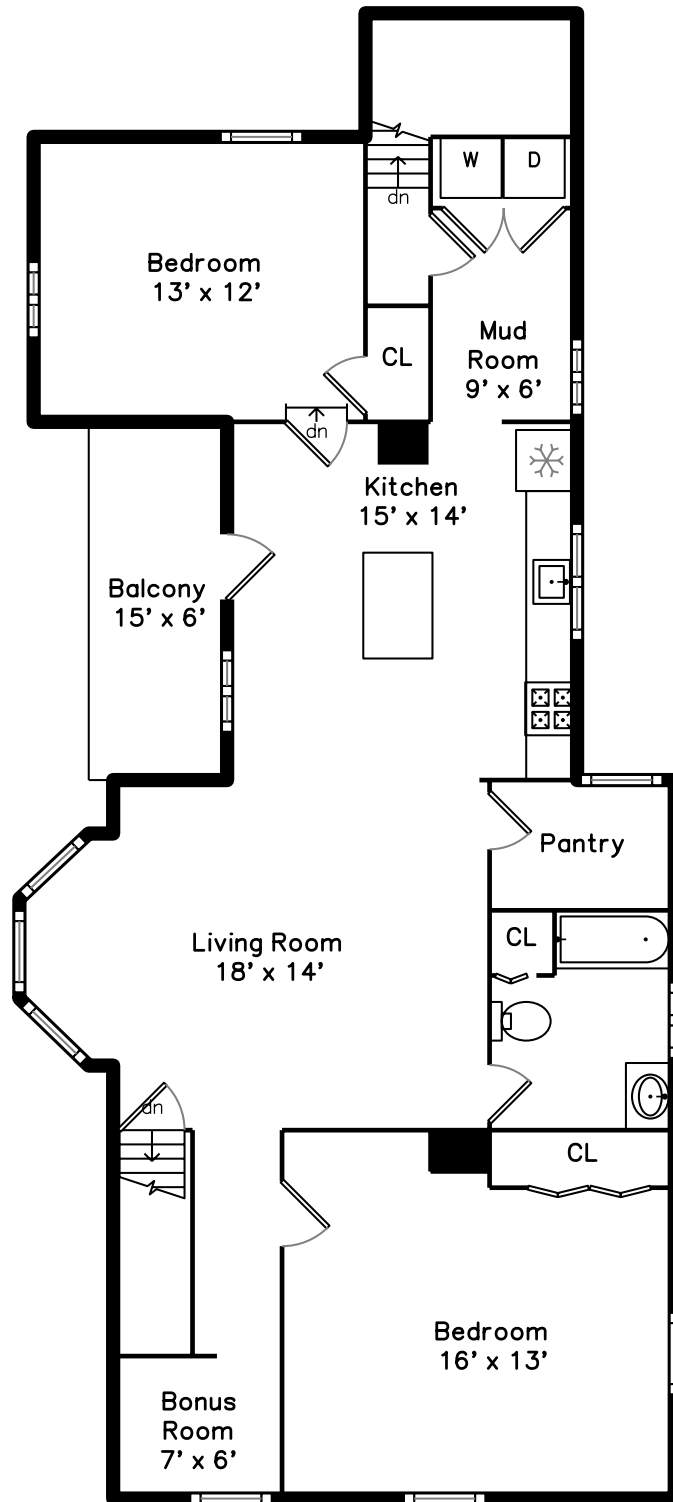

Upper

Main

371 Cherry Street
Newton, MA 02465

PicturePlan by  vis-home

Measurements may not be 100% accurate.
Floor plans are provided for convenience only.
Room sizes are not used to calculate area.

Upper

Foyer

Living Room

Living Room

Living Room

Kitchen

Kitchen

Kitchen

Bedroom

Bedroom

Bedroom

Bedroom

Bedroom

Bonus Room

Bathroom

Bathroom

Laundry

Pantry

Balcony

Balcony

Storage

Storage

Storage