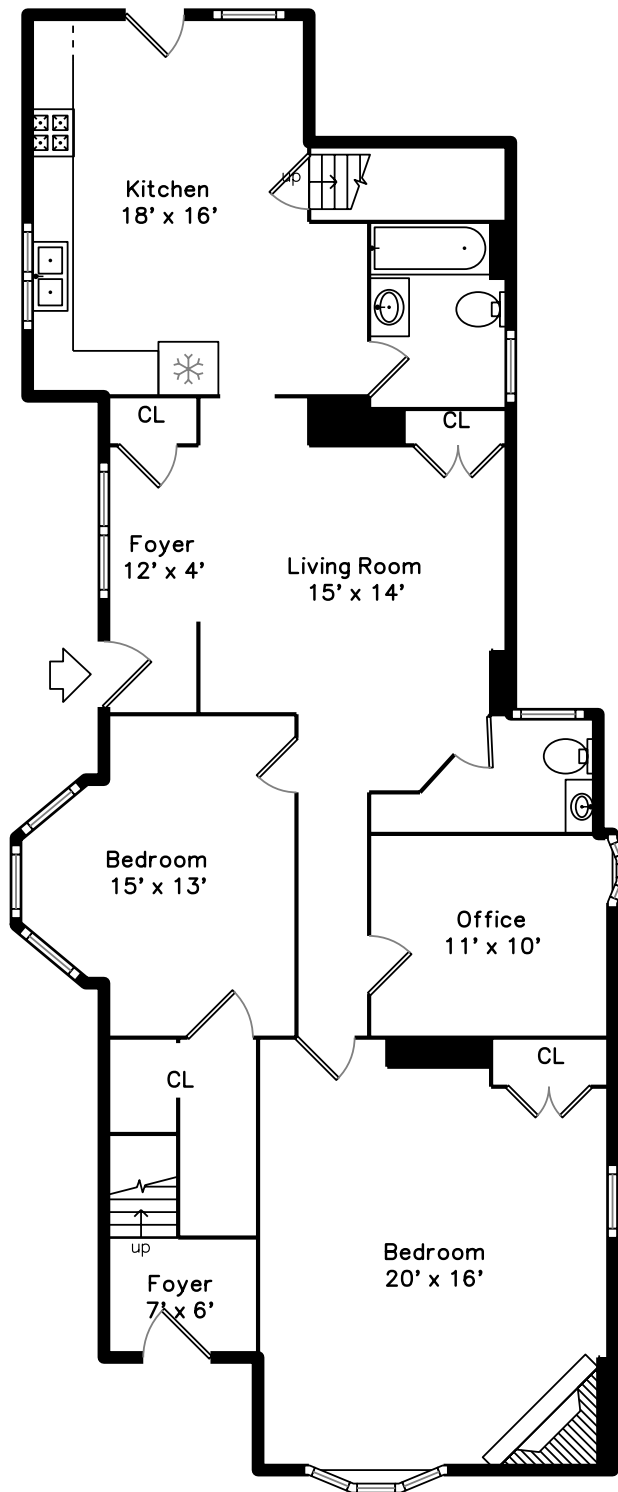

Upper

Main

371 Cherry Street
Newton, MA 02465

PicturePlan by  vis-home

Measurements may not be 100% accurate.
Floor plans are provided for convenience only.
Room sizes are not used to calculate area.

Upper

Main

Outside

Outside

Outside

Outside

Outside

Back

Back

Foyer

Living Room

Living Room

Living Room

Kitchen

Kitchen

Kitchen

Bedroom

Bedroom

Bedroom

Bedroom

Bedroom

Bonus Room

Bathroom

Bathroom

Laundry