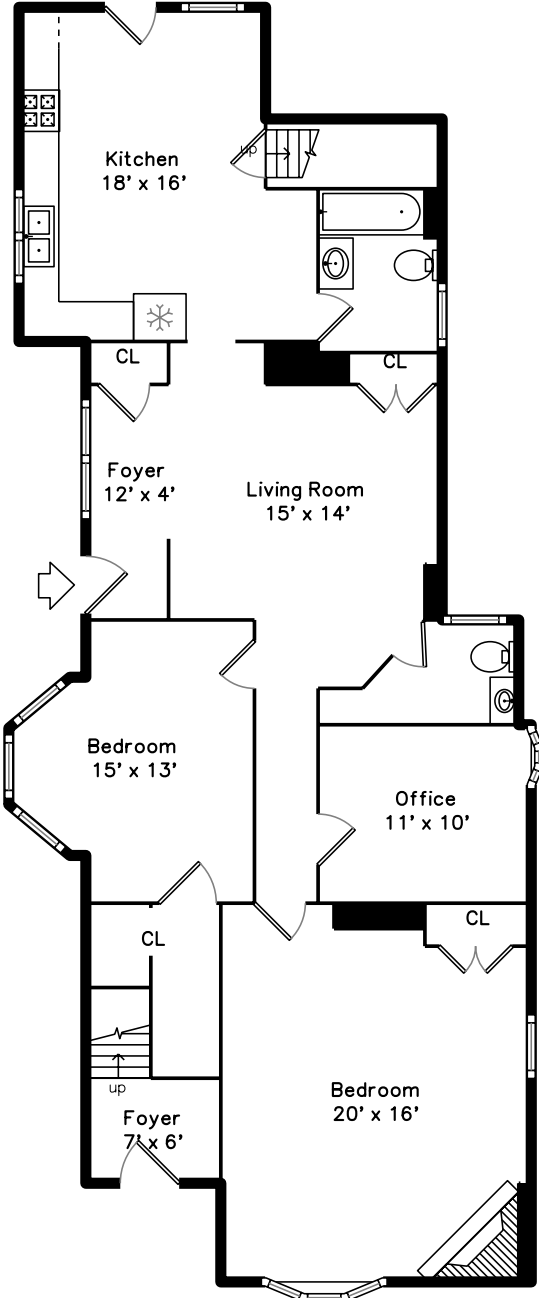

Upper

Main

371 Cherry Street
Newton, MA 02465

PicturePlan by  vis-home

Measurements may not be 100% accurate.
Floor plans are provided for convenience only.
Room sizes are not used to calculate area.

Upper

Main

Outside

Outside

Outside

Outside

Outside

Back

Back

Foyer

Living Room

Living Room

Living Room

Kitchen

Kitchen

Kitchen

Bedroom

Bedroom

Bedroom

Bedroom

Bedroom

Bonus Room

Bathroom

Bathroom

Laundry