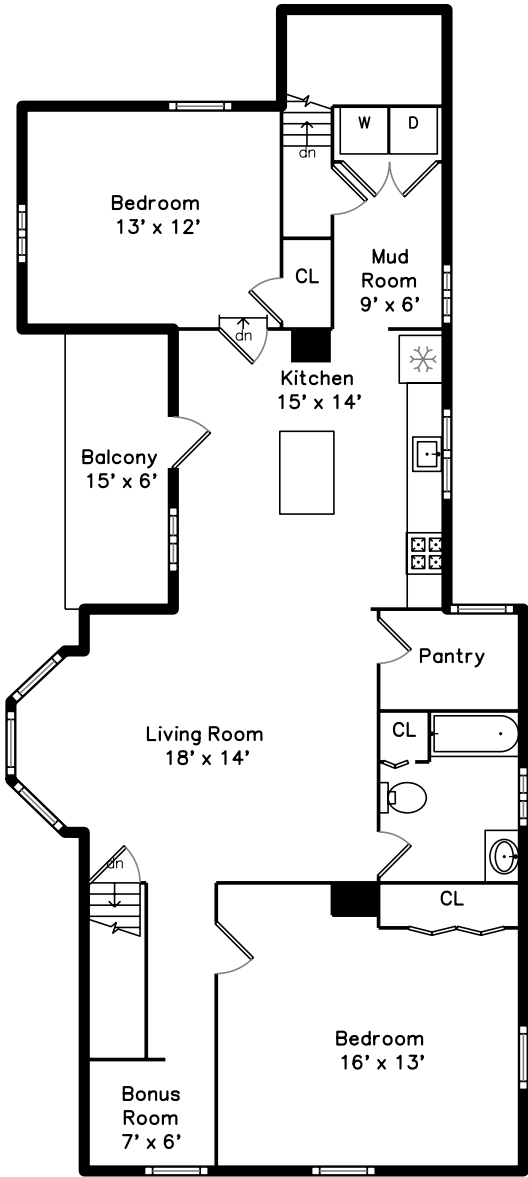

Upper

Main

371 Cherry Street
Newton, MA 02465

PicturePlan by  vis-home

Measurements may not be 100% accurate.
Floor plans are provided for convenience only.
Room sizes are not used to calculate area.

Upper

Main

Outside

Outside

Outside

Outside

Outside

Back

Back

Foyer

Living Room

Living Room

Living Room

Kitchen

Kitchen

Kitchen

Bedroom

Bedroom

Bedroom

Bedroom

Bedroom

Bonus Room

Bathroom

Bathroom

Laundry