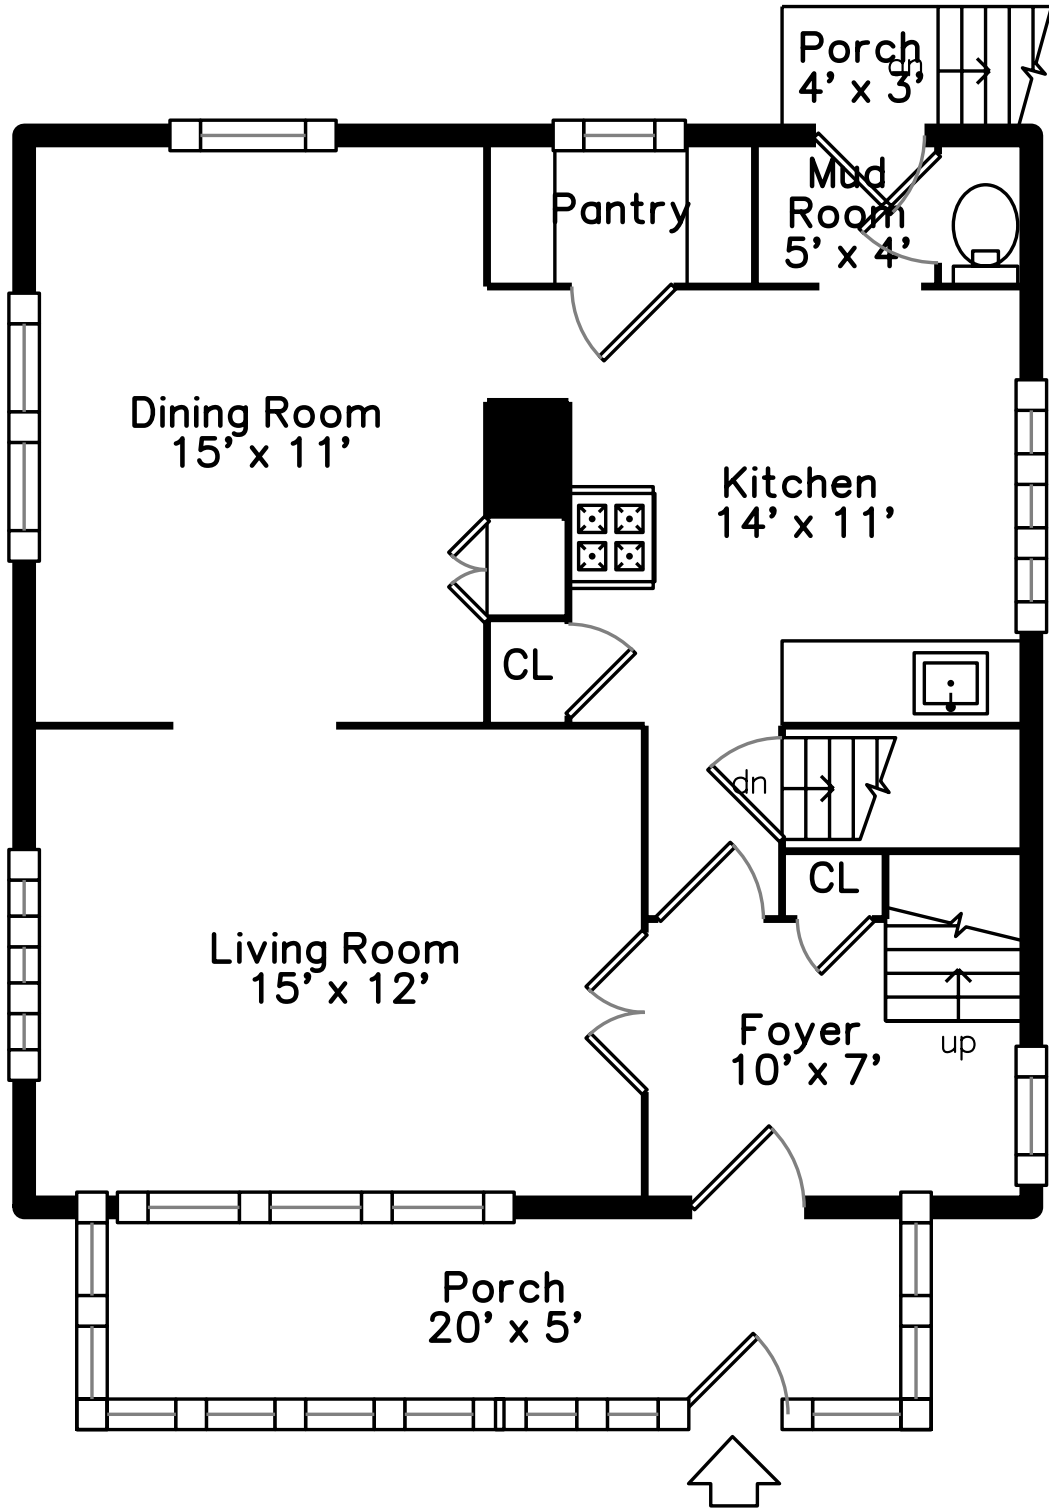

Top

Main

Upper

Basement

**54 Bridge Street
Newton, MA 02458**

PicturePlan by vis-home
MAKE THEM JUST A FLOORPLAN

Measurements may not be 100% accurate.
Floor plans are provided for convenience only.
Room sizes are not used to calculate area.

Top

Upper

Main

Basement

Outside

Outside

Outside

Outside

Living Room

Living Room

Dining Room

Dining Room

Dining Room

Dining Room

Kitchen

Kitchen

Family Room

Family Room

Kitchen

Kitchen

Kitchen

Kitchen

Bedroom

Bedroom