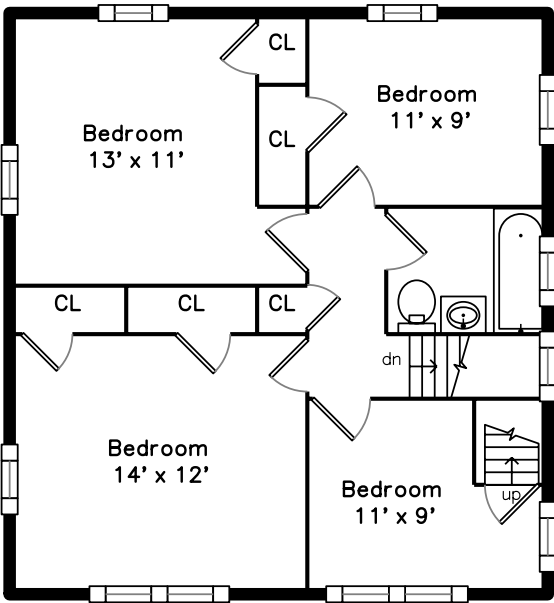

Top

Main

Upper

Basement

**54 Bridge Street
Newton, MA 02458**

PicturePlan by vis-home
MAKE THEM JUST A FLOORPLAN

Measurements may not be 100% accurate.
Floor plans are provided for convenience only.
Room sizes are not used to calculate area.

Top

Upper

Main

Basement

Outside

Outside

Outside

Outside

Hall

Bathroom

Bonus Room

Bonus Room

Bonus Room

Bonus Room

Family Room

Family Room