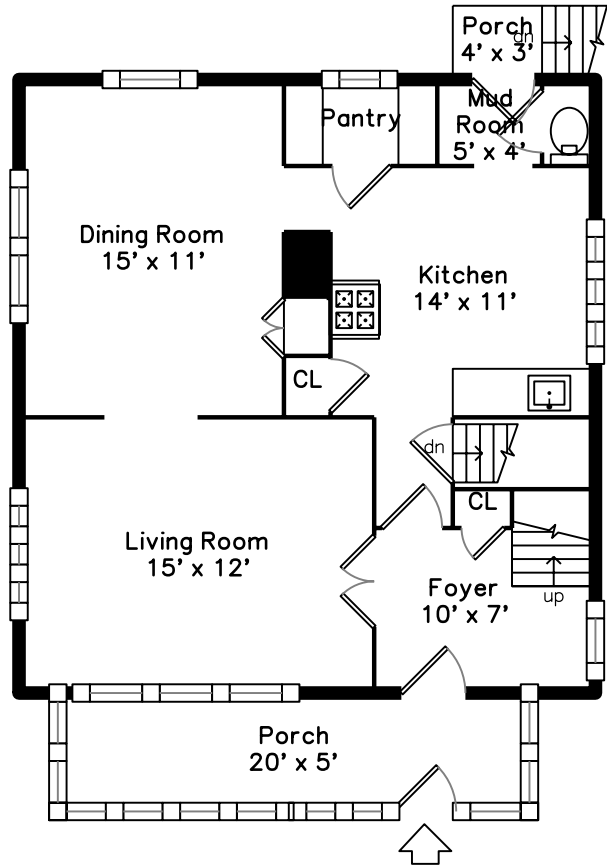

Top

Main

Upper

Basement

**54 Bridge Street
Newton, MA 02458**

PicturePlan by vis-home
MAKE THEM JUST A FLOORPLAN

Measurements may not be 100% accurate.
Floor plans are provided for convenience only.
Room sizes are not used to calculate area.

Top

Upper

Main

Basement

Outside

Outside

Outside

Outside

Living Room

Living Room

Dining Room

Dining Room

Dining Room

Dining Room

Kitchen

Kitchen

Family Room

Family Room

Kitchen

Kitchen

Kitchen

Kitchen

Bedroom

Bedroom