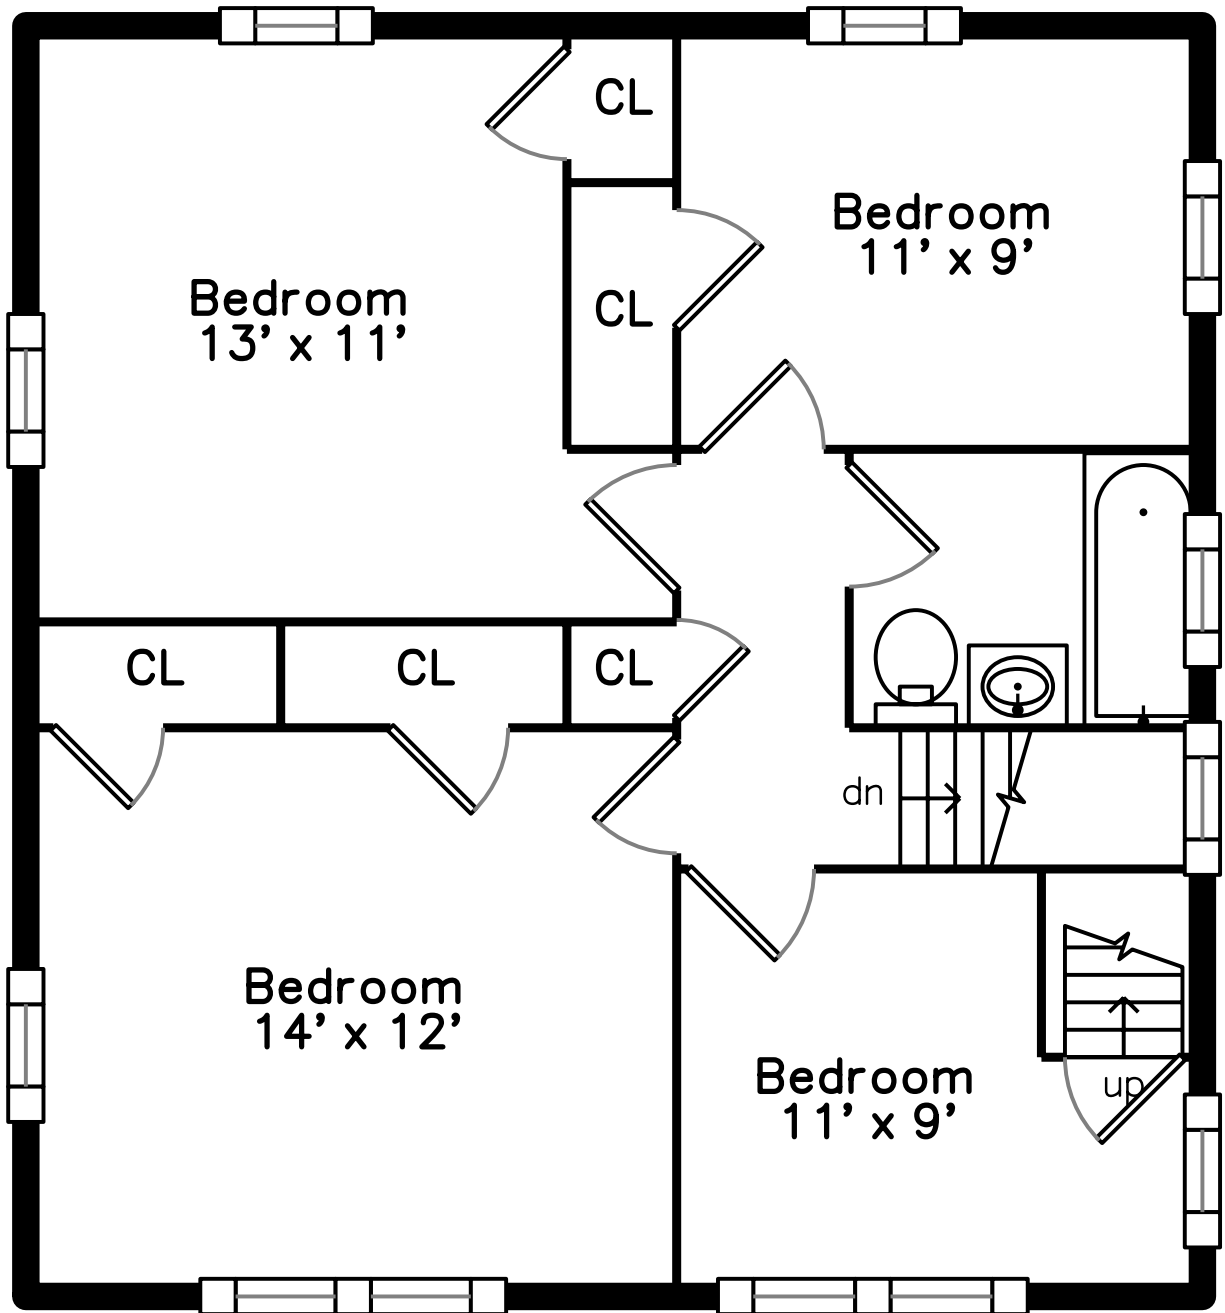

Top

Main

Upper

Basement

**54 Bridge Street
Newton, MA 02458**

PicturePlan by vis-home
MAKE THEM JUST A FLOORPLAN

Measurements may not be 100% accurate.
Floor plans are provided for convenience only.
Room sizes are not used to calculate area.

Top

Upper

Main

Basement

Outside

Outside

Outside

Outside

Living Room

Living Room

Dining Room

Dining Room

Dining Room

Dining Room

Kitchen

Kitchen

Hall

Bathroom

Bonus Room

Bonus Room

Bonus Room

Bonus Room

Family Room

Family Room