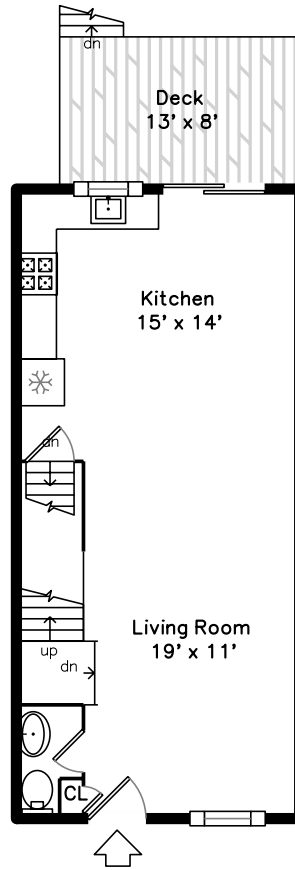

Top

Main

Upper

Lower

101 Grew Avenue A
Roslindale, MA 02131

PicturePlan by  vis-home

Measurements may not be 100% accurate.
Floor plans are provided for convenience only.
Room sizes are not used to calculate area.

Top

Upper

Main

Lower

Outside

Outside

Outside

Back

Back

Outside

Outside

Outside

Living Room

Living Room

Living Room

Living Room

Bedroom

Bedroom

Bathroom

Bedroom

Bedroom

Bedroom

Storage

Storage