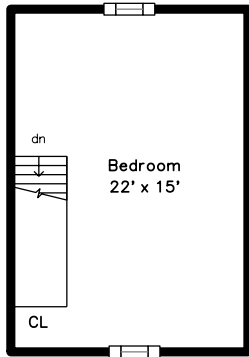

Top

Main

Upper

Lower

101 Grew Avenue A
Roslindale, MA 02131

PicturePlan by  vis-home

Measurements may not be 100% accurate.
Floor plans are provided for convenience only.
Room sizes are not used to calculate area.

Top

Upper

Main

Lower

Outside

Outside

Outside

Back