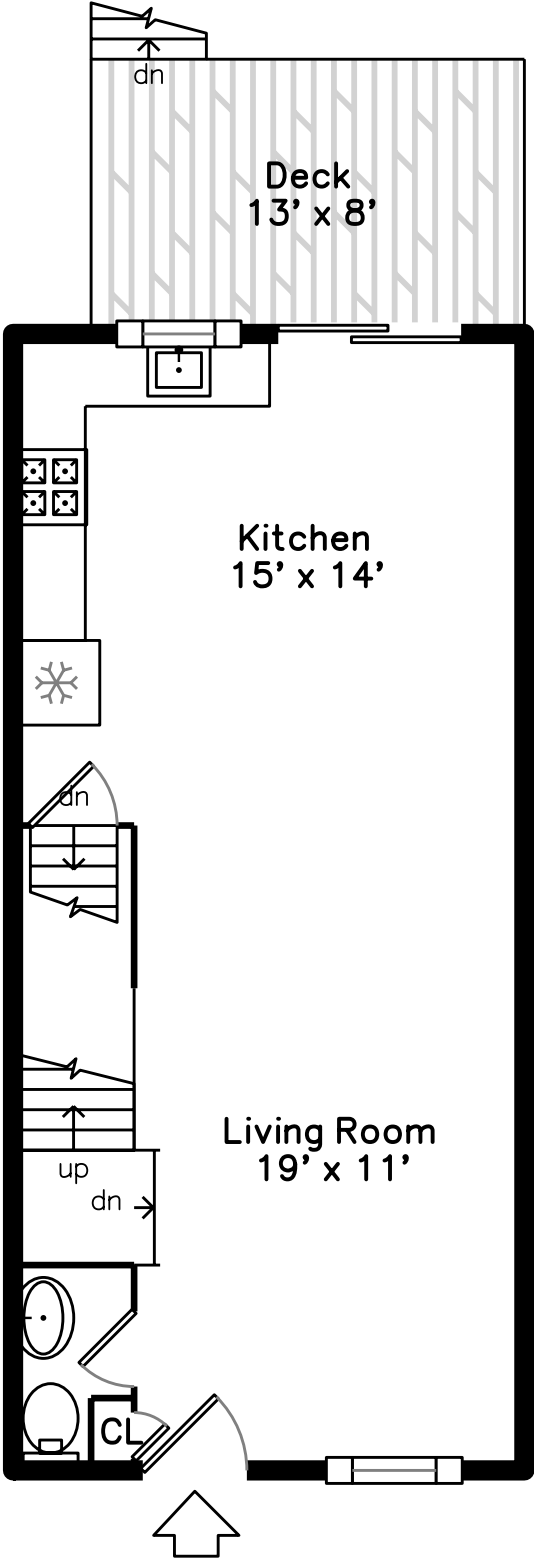

Top

Main

Upper

Lower

101 Grew Avenue A
Roslindale, MA 02131

PicturePlan by  vis-home

Measurements may not be 100% accurate.
Floor plans are provided for convenience only.
Room sizes are not used to calculate area.

Top

Upper

Main

Lower

Outside

Outside

Outside

Back

Back

Outside

Outside

Outside

Living Room

Living Room

Living Room

Living Room

Bedroom

Bedroom

Bathroom

Bedroom

Bedroom

Bedroom

Storage

Storage