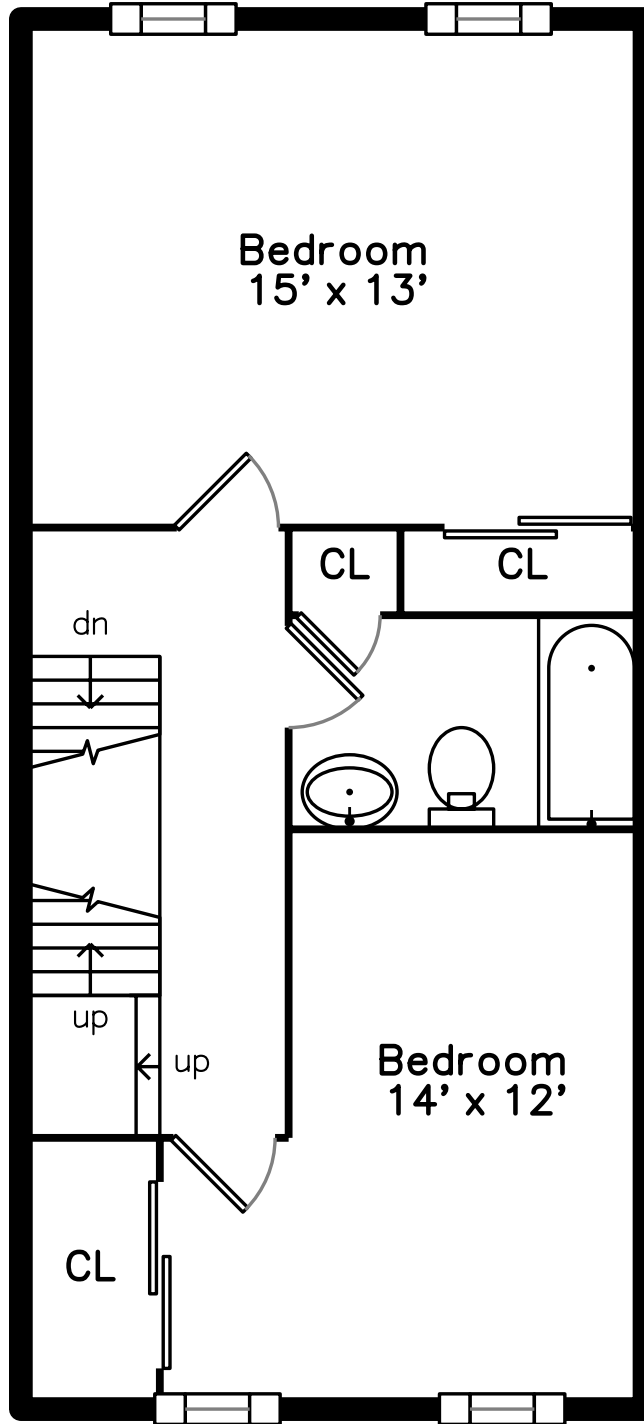

Top

Main

Upper

Lower

101 Grew Avenue A
Roslindale, MA 02131

PicturePlan by  vis-home

Measurements may not be 100% accurate.
Floor plans are provided for convenience only.
Room sizes are not used to calculate area.

Top

Upper

Main

Lower

Outside

Outside

Outside

Back

Back

Outside

Outside

Outside

Living Room

Living Room

Living Room

Living Room

Bedroom

Bedroom

Bathroom

Bedroom

Bedroom

Bedroom

Storage

Storage