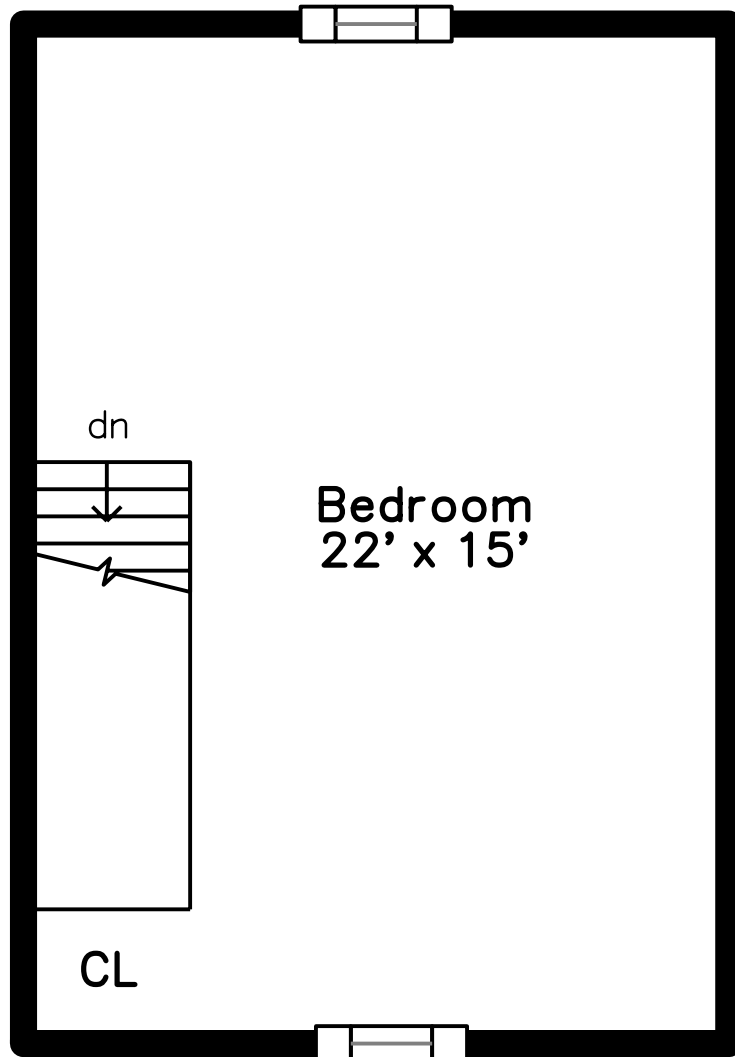

Top

Main

Upper

Lower

101 Grew Avenue A
Roslindale, MA 02131

PicturePlan by  vis-home

Measurements may not be 100% accurate.
Floor plans are provided for convenience only.
Room sizes are not used to calculate area.

Top

Upper

Main

Lower

Outside

Outside

Outside

Back