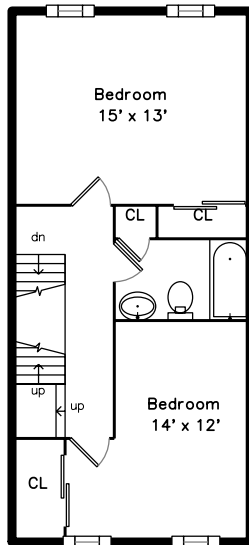

Top

Main

Upper

Lower

101 Grew Avenue A
Roslindale, MA 02131

PicturePlan by  vis-home

Measurements may not be 100% accurate.
Floor plans are provided for convenience only.
Room sizes are not used to calculate area.

Top

Upper

Main

Lower

Outside

Outside

Outside

Back

Back

Outside

Outside

Outside

Living Room

Living Room

Living Room

Living Room

Bedroom

Bedroom

Bathroom

Bedroom

Bedroom

Bedroom

Storage

Storage