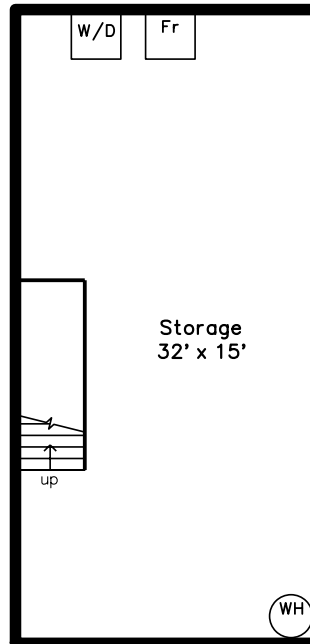

Top

Main

Upper

Lower

101 Grew Avenue A
Roslindale, MA 02131

PicturePlan by  vis-home

Measurements may not be 100% accurate.
Floor plans are provided for convenience only.
Room sizes are not used to calculate area.

Top

Upper

Main

Lower

Outside

Outside

Outside

Back