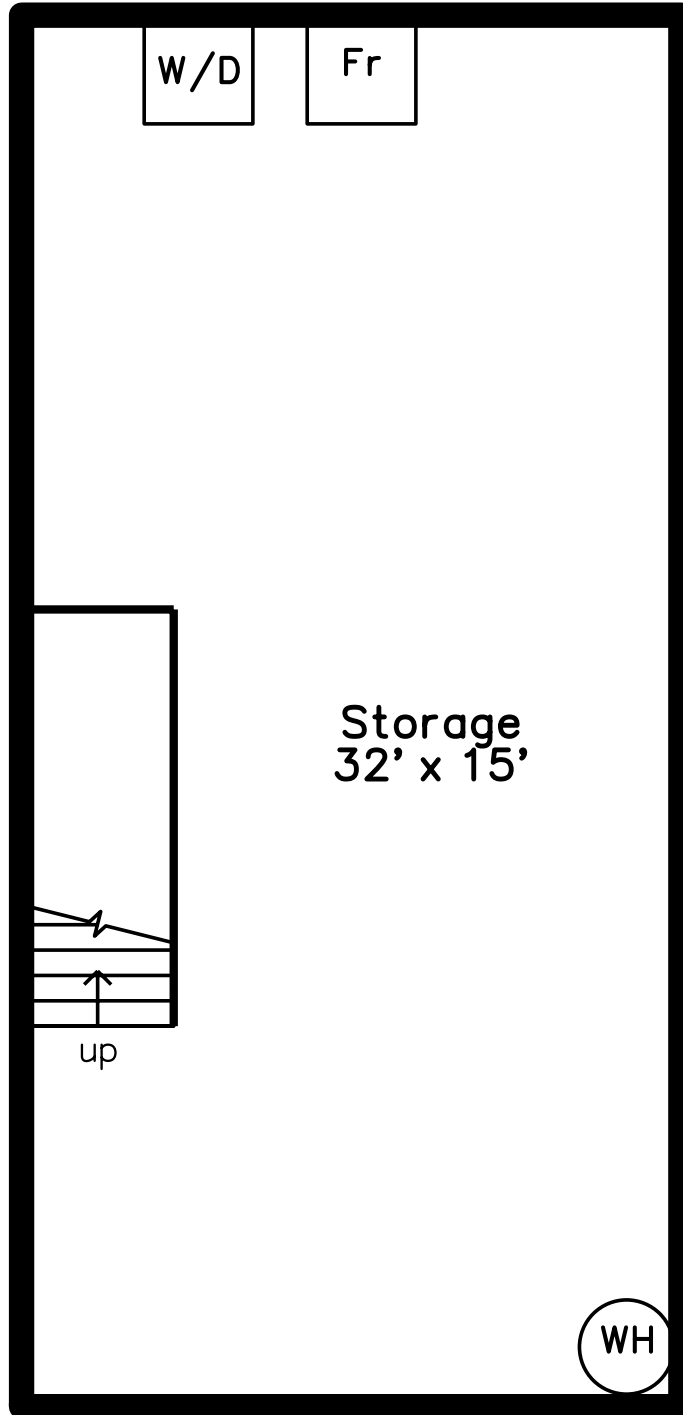

Top

Main

Upper

Lower

101 Grew Avenue A
Roslindale, MA 02131

PicturePlan by  vis-home

Measurements may not be 100% accurate.
Floor plans are provided for convenience only.
Room sizes are not used to calculate area.

Top

Upper

Main

Lower

Outside

Outside

Outside

Back