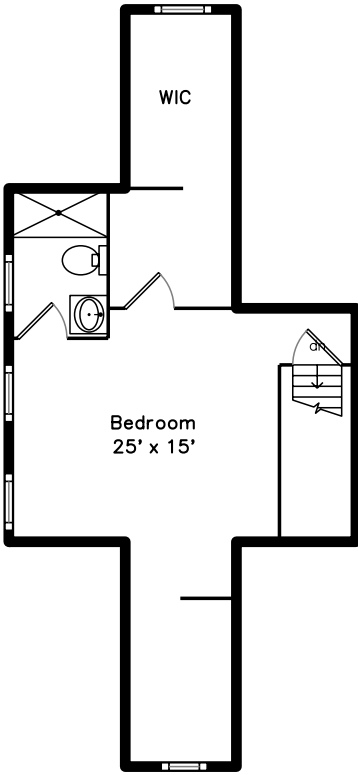

Top

Upper

Main

Lower

180 Chapel Street
Newton, MA 02458

PicturePlan by  vis-home

Measurements may not be 100% accurate.
Floor plans are provided for convenience only.
Room sizes are not used to calculate area.

Top

Upper

Main

Lower

Entry

Entry

Living Dining

Living Dining Room

Family Room

Family Room

Family Room

Bedroom

Bedroom

Bedroom

Bathroom

Utility

Bedroom