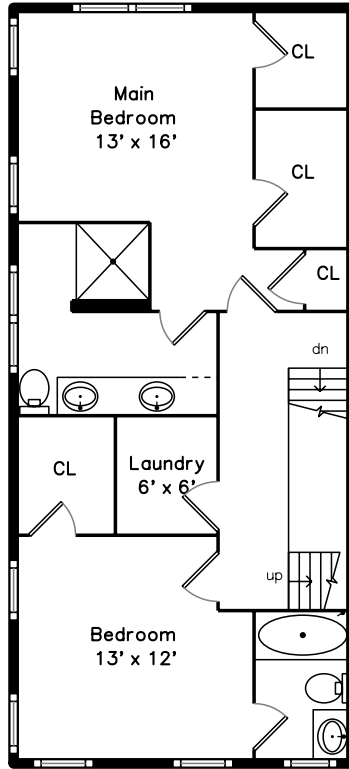

Top

Upper

Main

Lower

180 Chapel Street
Newton, MA 02458

PicturePlan by  vis-home

Measurements may not be 100% accurate.
Floor plans are provided for convenience only.
Room sizes are not used to calculate area.

Top

Upper

Main

Lower

Entry

Entry

Living Dining

Living Dining Room

Bedroom

Bedroom

Bedroom

Main Bedroom

Main Bedroom

Main Bedroom

Main Bedroom

Main Bedroom

Bathroom

Main Bathroom

Main Bathroom

Main Bathroom

Laundry

Bedroom

Bedroom

Bedroom