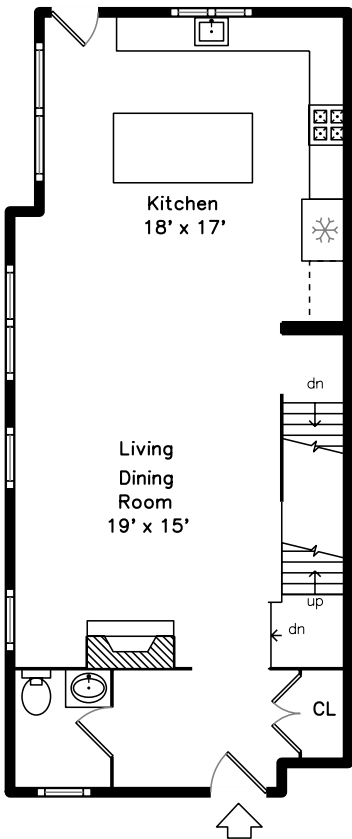

Top

Upper

Main

Lower

180 Chapel Street
Newton, MA 02458

PicturePlan by  vis-home

Measurements may not be 100% accurate.
Floor plans are provided for convenience only.
Room sizes are not used to calculate area.

Top

Upper

Main

Lower

Entry

Entry

Living Dining

Living Dining Room

Living Dining Room

Living Dining Room

Living Dining

Living Dining Room

Living Dining Room

Living Dining Room

Kitchen

Kitchen

Bathroom

Main Bathroom

Main Bathroom

Main Bathroom

Laundry

Bedroom

Bedroom

Bedroom