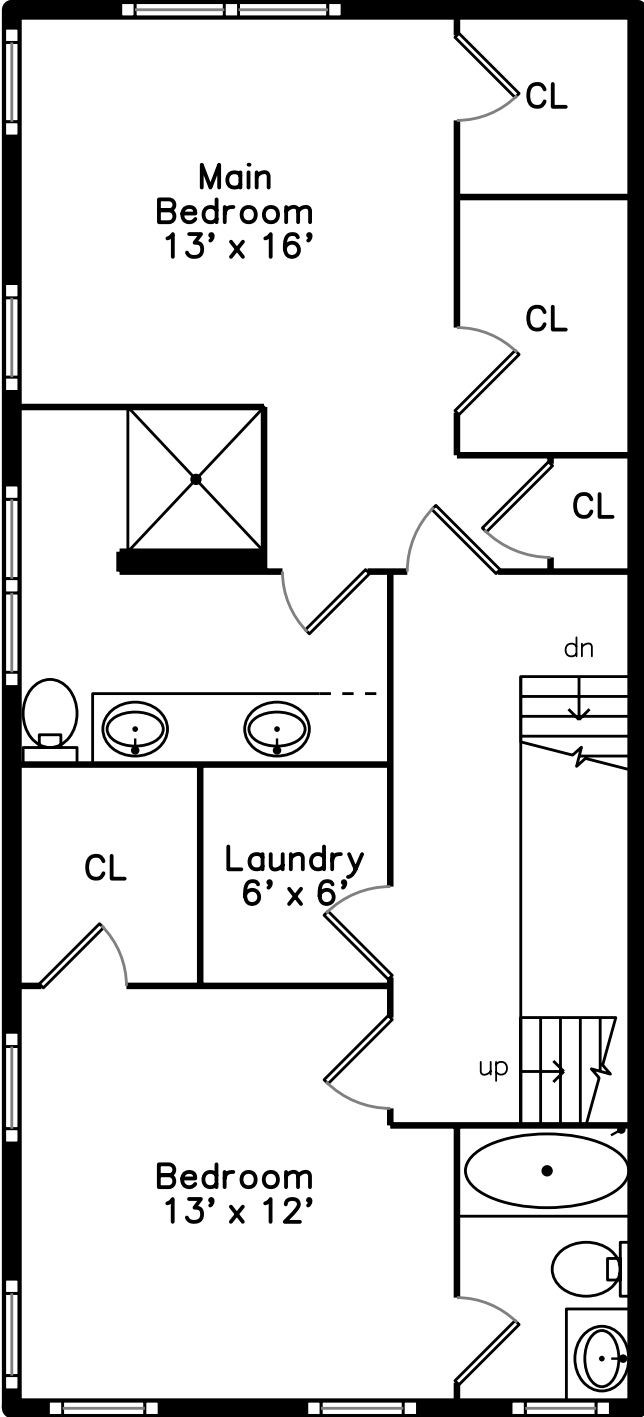

Top

Upper

Main

Lower

180 Chapel Street
Newton, MA 02458

PicturePlan by  vis-home

Measurements may not be 100% accurate.
Floor plans are provided for convenience only.
Room sizes are not used to calculate area.

Top

Upper

Main

Lower

Entry

Entry

Living Dining

Living Dining Room

Bathroom

Main Bathroom

Main Bathroom

Main Bathroom

Laundry

Bedroom

Bedroom

Bedroom

Bedroom

Bedroom

Bedroom

WalkInCloset

WalkInCloset

Bathroom

Family Room

Family Room