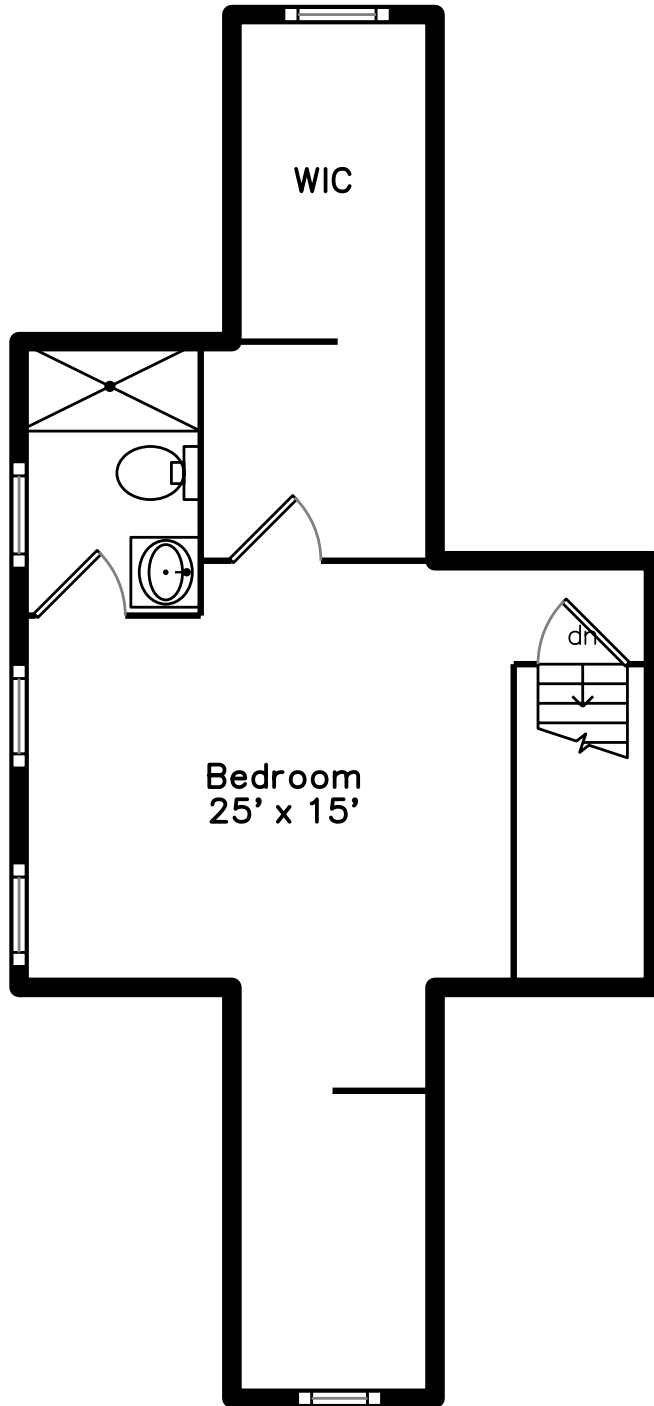

Top

Upper

Main

Lower

180 Chapel Street
Newton, MA 02458

PicturePlan by  vis-home

Measurements may not be 100% accurate.
Floor plans are provided for convenience only.
Room sizes are not used to calculate area.

Top

Upper

Main

Lower

Entry

Entry

Living Dining

Living Dining Room

Bathroom

Main Bathroom

Main Bathroom

Main Bathroom

Laundry

Bedroom

Bedroom

Bedroom

Bedroom

Bedroom

Bedroom

WalkInCloset

WalkInCloset

Bathroom

Family Room

Family Room