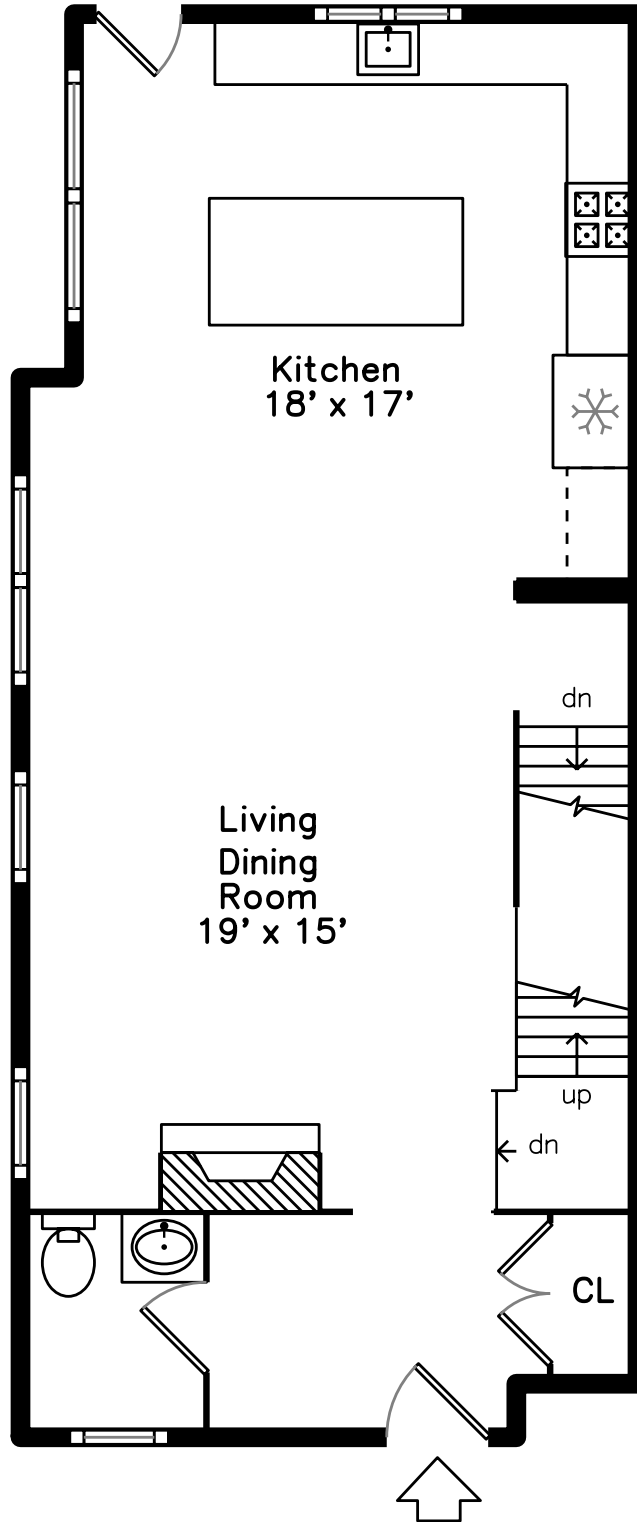

Top

Upper

Main

Lower

180 Chapel Street
Newton, MA 02458

PicturePlan by  vis-home

Measurements may not be 100% accurate.
Floor plans are provided for convenience only.
Room sizes are not used to calculate area.

Top

Upper

Main

Lower

Entry

Entry

Living Dining

Living Dining Room

Living Dining Room

Living Dining Room

Living Dining

Living Dining Room

Living Dining Room

Living Dining Room

Kitchen

Kitchen

Bathroom

Main Bathroom

Main Bathroom

Main Bathroom

Laundry

Bedroom

Bedroom

Bedroom