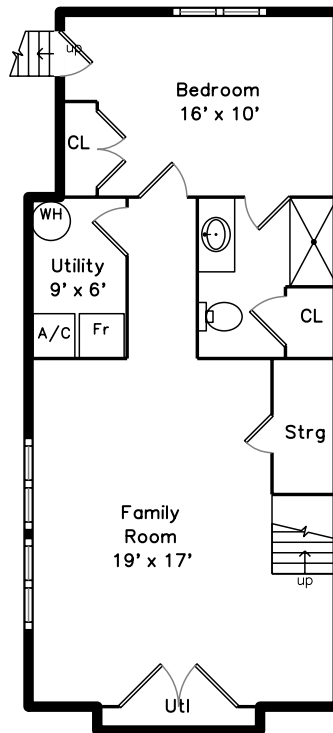

Top

Upper

Main

Lower

180 Chapel Street
Newton, MA 02458

PicturePlan by  vis-home

Measurements may not be 100% accurate.
Floor plans are provided for convenience only.
Room sizes are not used to calculate area.

Top

Upper

Main

Lower

Entry

Entry

Living Dining

Living Dining Room

Bedroom

Bedroom

Bedroom

Main Bedroom

Main Bedroom

Main Bedroom

Main Bedroom

Main Bedroom

Bedroom