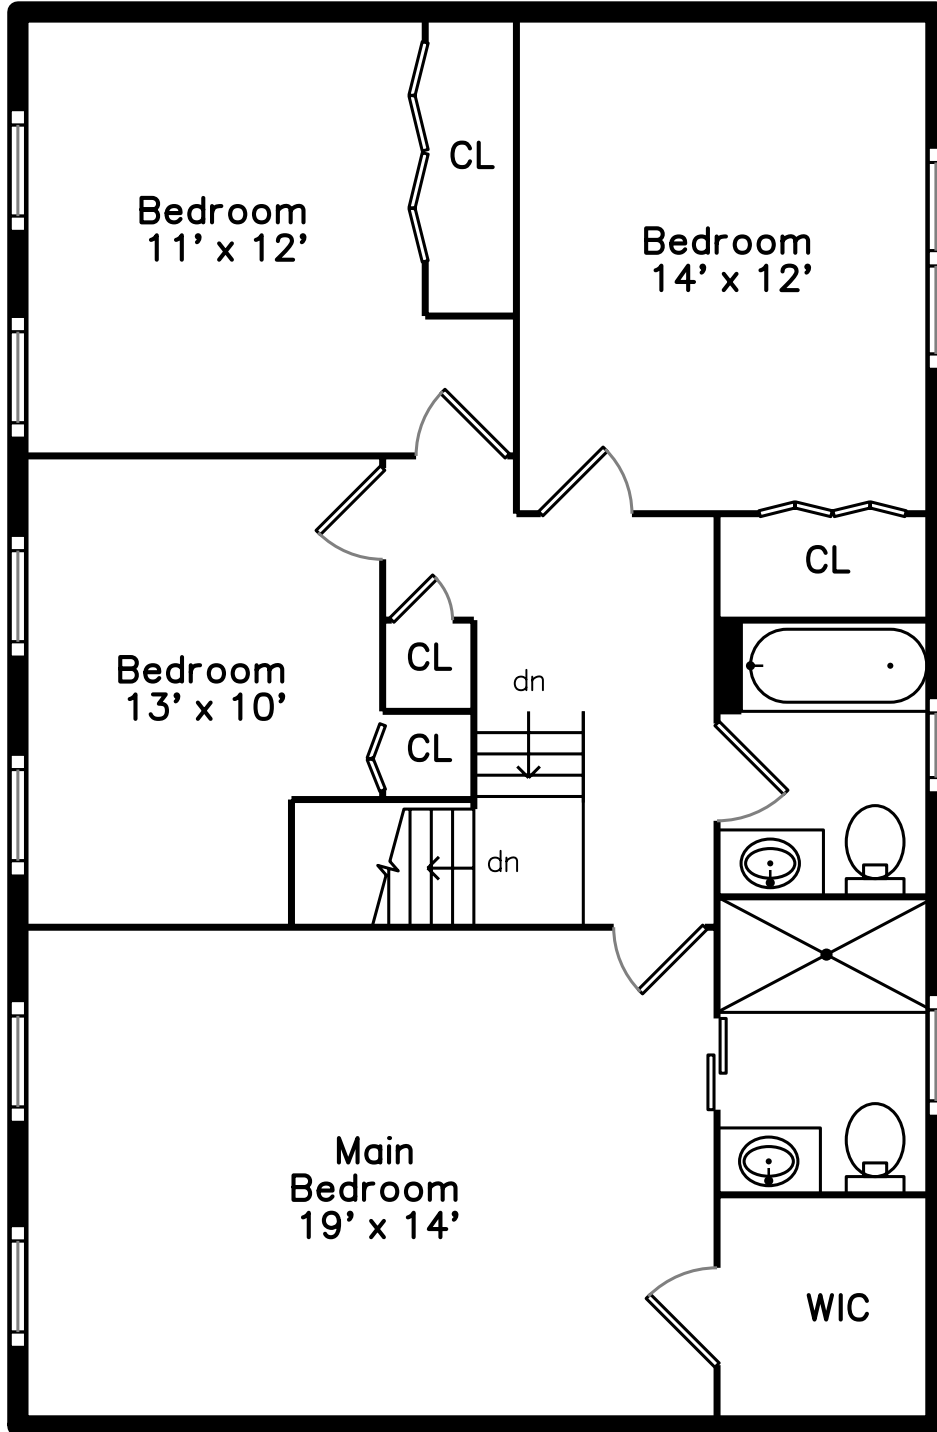

# Main

# Basement

12 Cricket Circle  
Andover, MA 01810

PicturePlan by  vis-home

Measurements may not be 100% accurate.  
Floor plans are provided for convenience only.  
Room sizes are not used to calculate area.

# Upper

Back

Back

Foyer

Foyer

Foyer

Living Room

Living Room

Living Room