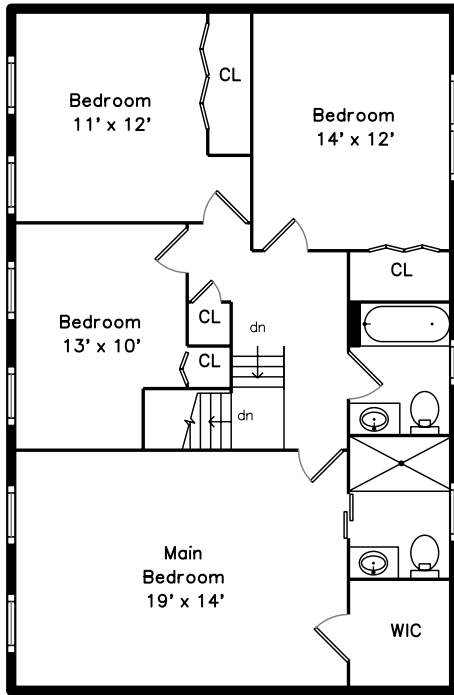

# Upper

# Main

# Basement

12 Cricket Circle  
Andover, MA 01810

PicturePlan by  vis-home

Measurements may not be 100% accurate.  
Floor plans are provided for convenience only.  
Room sizes are not used to calculate area.

Back

Back

Foyer

Foyer

Foyer

Living Room

Living Room

Living Room