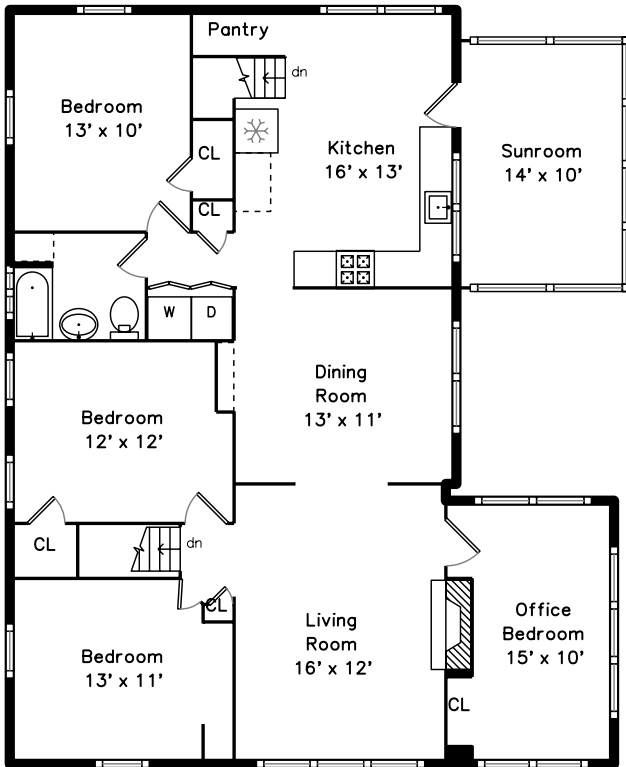

Upper

Main

Foyer

96–98 Withington Road
Newton, MA 02460

PicturePlan by  vis-home

Measurements may not be 100% accurate.
Floor plans are provided for convenience only.
Room sizes are not used to calculate area.

Upper

Main

Foyer

Outside

Outside

Outside

Living Room

Dining Room

Kitchen

Bedroom

Bedroom

Foyer

Living Room

Living Room

Living Room

Dining Room

Dining Room

Dining Room

Kitchen

Kitchen

Kitchen

Kitchen

Kitchen

Bedroom