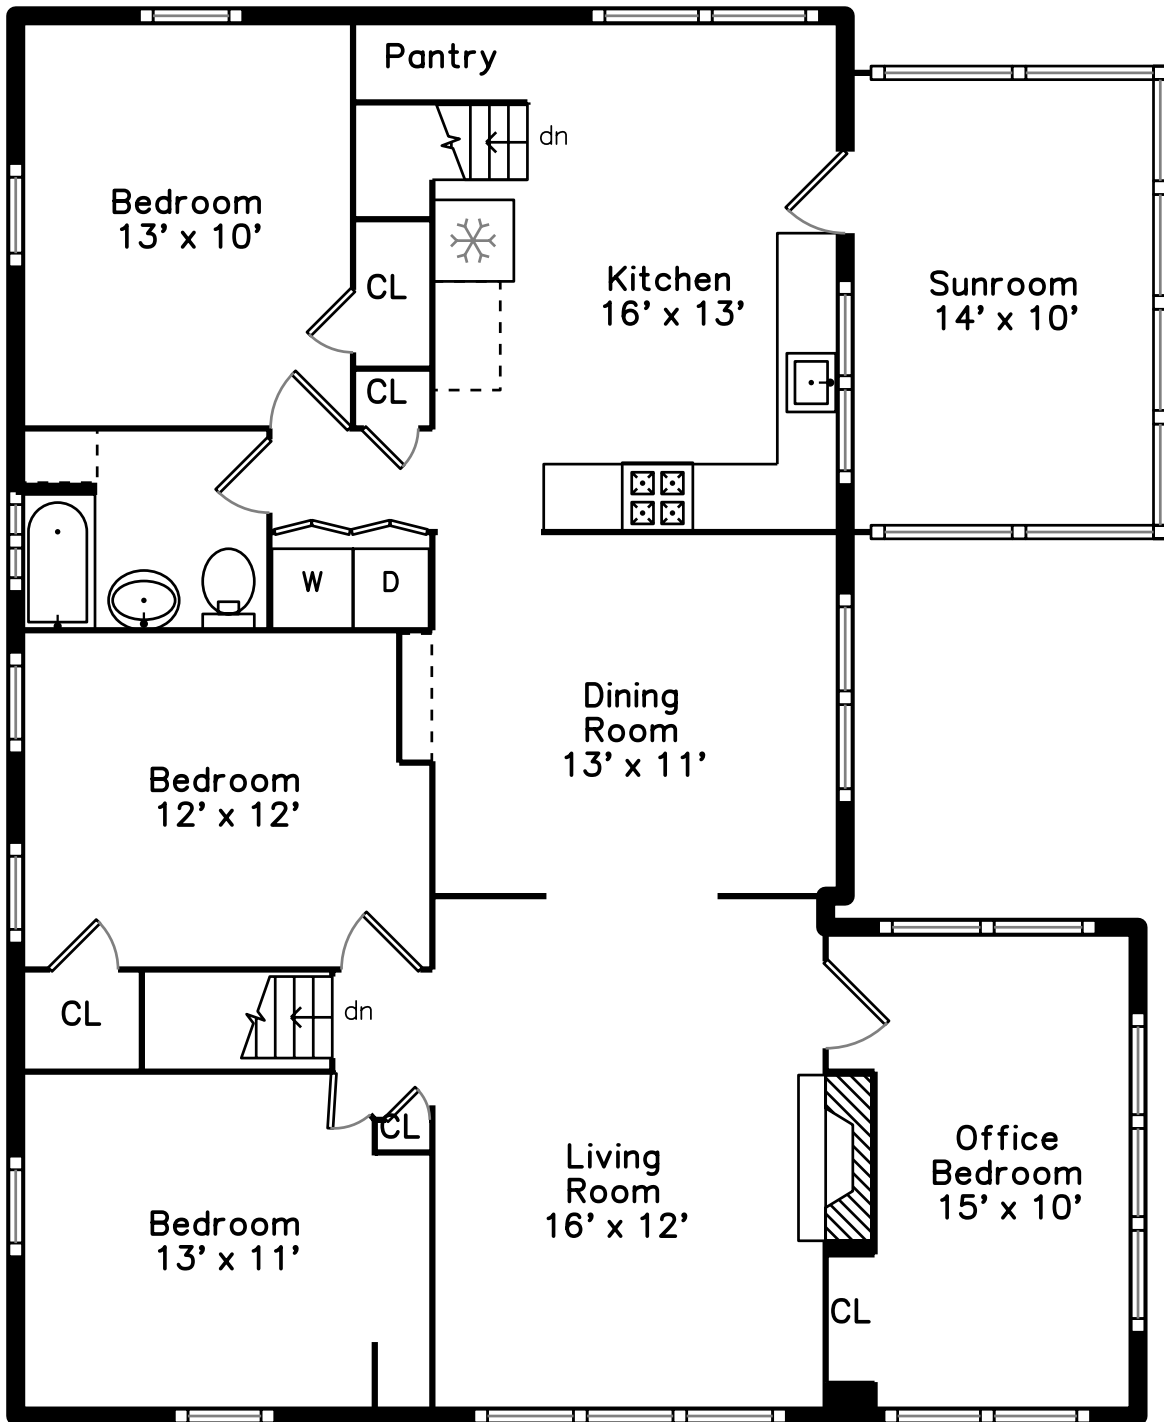

Upper

Main

Foyer

96–98 Withington Road
Newton, MA 02460

PicturePlan by  vis-home

Measurements may not be 100% accurate.
Floor plans are provided for convenience only.
Room sizes are not used to calculate area.

Upper

Main

Foyer

Outside

Outside

Outside

Living Room

Dining Room

Kitchen

Bedroom

Bedroom

Foyer

Living Room

Living Room

Living Room

Dining Room

Dining Room

Dining Room

Kitchen

Kitchen

Kitchen

Kitchen

Kitchen

Bedroom