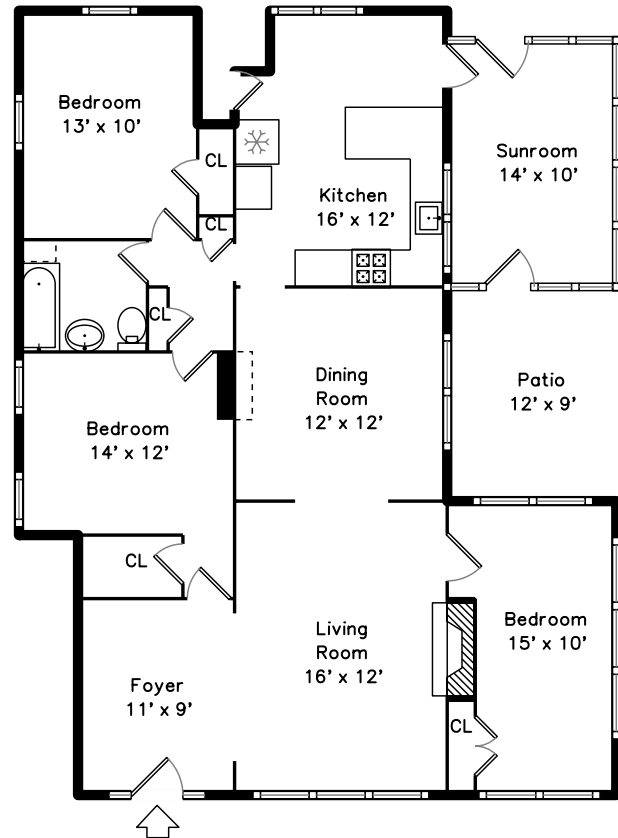

Upper

Main

Foyer

96–98 Withington Road
Newton, MA 02460

PicturePlan by  vis-home

Measurements may not be 100% accurate.
Floor plans are provided for convenience only.
Room sizes are not used to calculate area.

Upper

Main

Foyer

Outside

Outside

Outside

Living Room

Dining Room

Kitchen

Bedroom

Bedroom

Foyer

Living Room

Living Room

Living Room

Dining Room

Dining Room

Dining Room

Kitchen

Kitchen

Kitchen

Kitchen

Kitchen

Bedroom