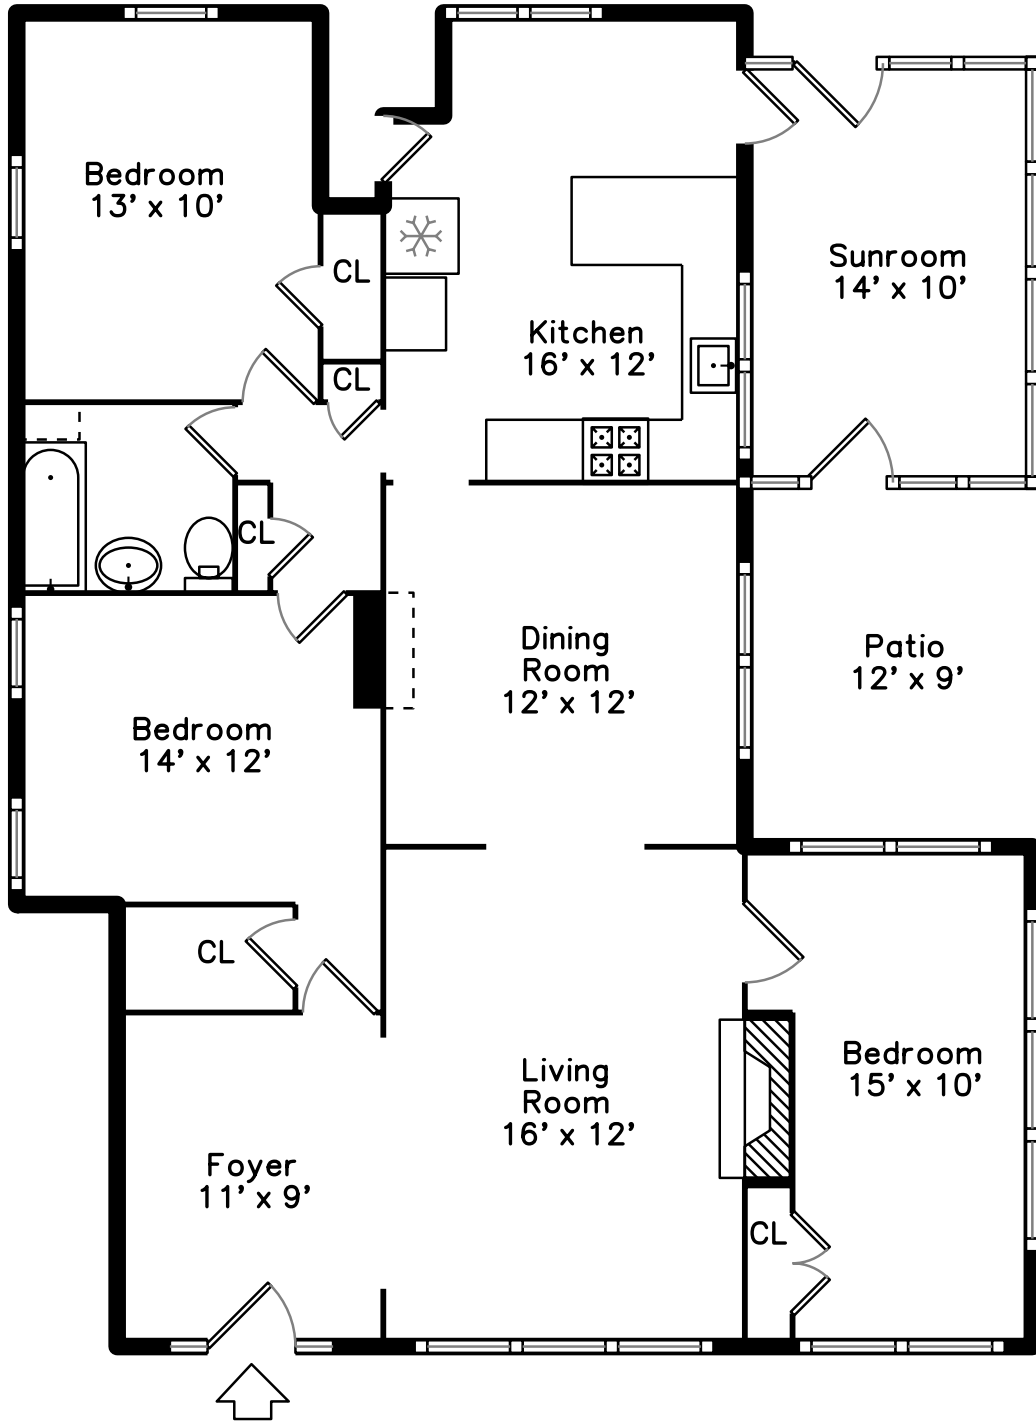

Upper

Main

Foyer

96–98 Withington Road
Newton, MA 02460

PicturePlan by  vis-home

Measurements may not be 100% accurate.
Floor plans are provided for convenience only.
Room sizes are not used to calculate area.

Upper

Main

Foyer

Outside

Outside

Outside

Living Room

Dining Room

Kitchen

Bedroom

Bedroom

Foyer

Living Room

Living Room

Living Room

Dining Room

Dining Room

Dining Room

Kitchen

Kitchen

Kitchen

Kitchen

Kitchen

Bedroom