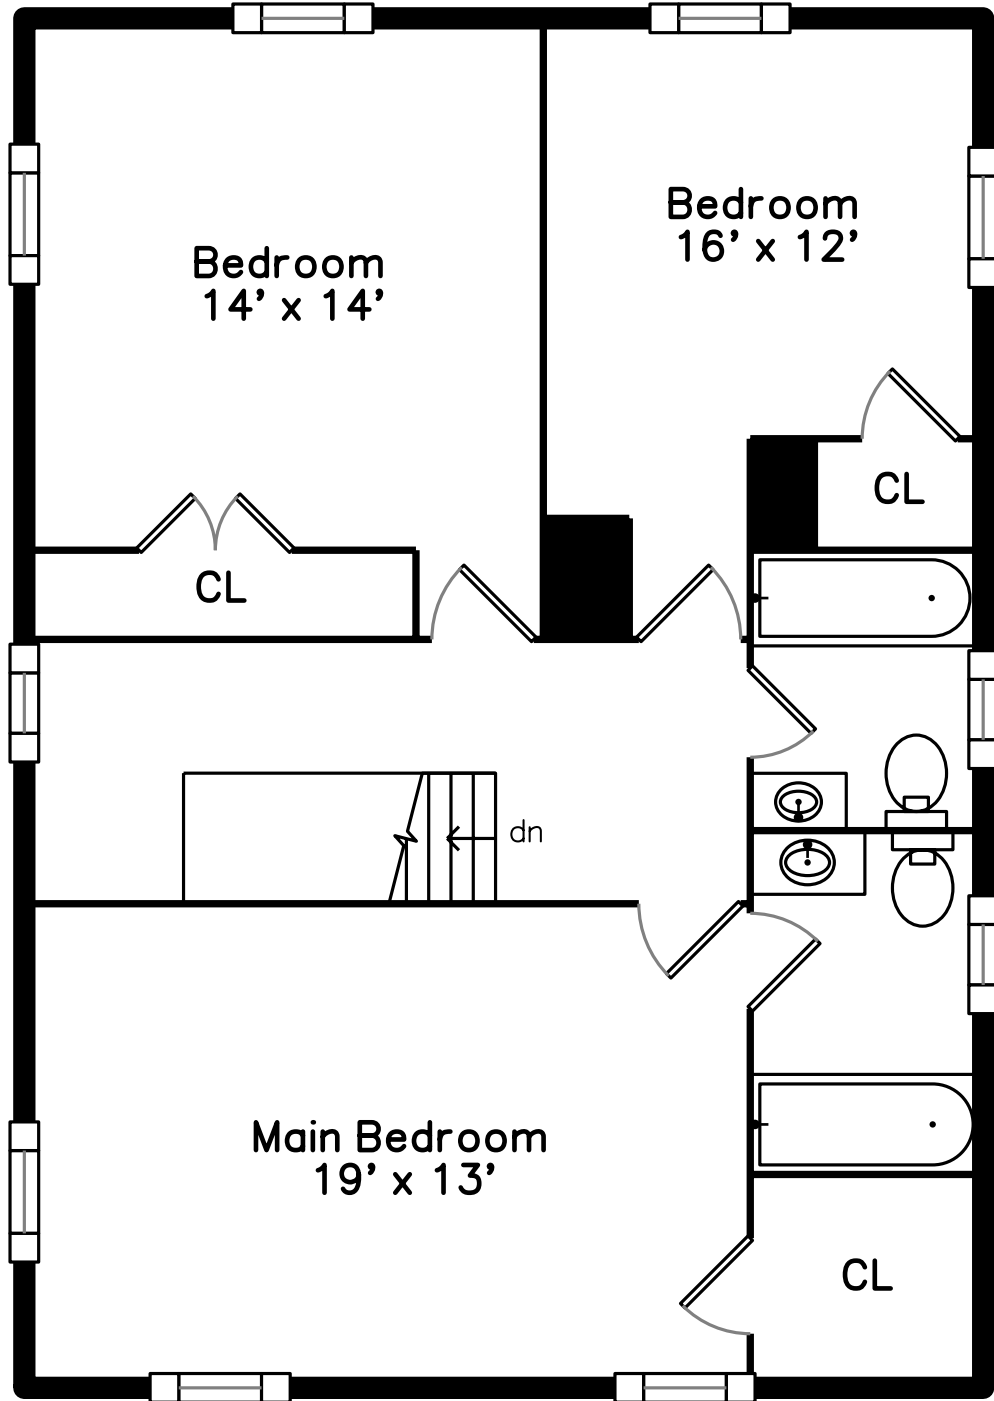

# Bonus Room

# Main

**32 River Road  
Weston, MA 02493**

PicturePlan by  vis-home

Measurements may not be 100% accurate.  
Floor plans are provided for convenience only.  
Room sizes are not used to calculate area.

# Upper