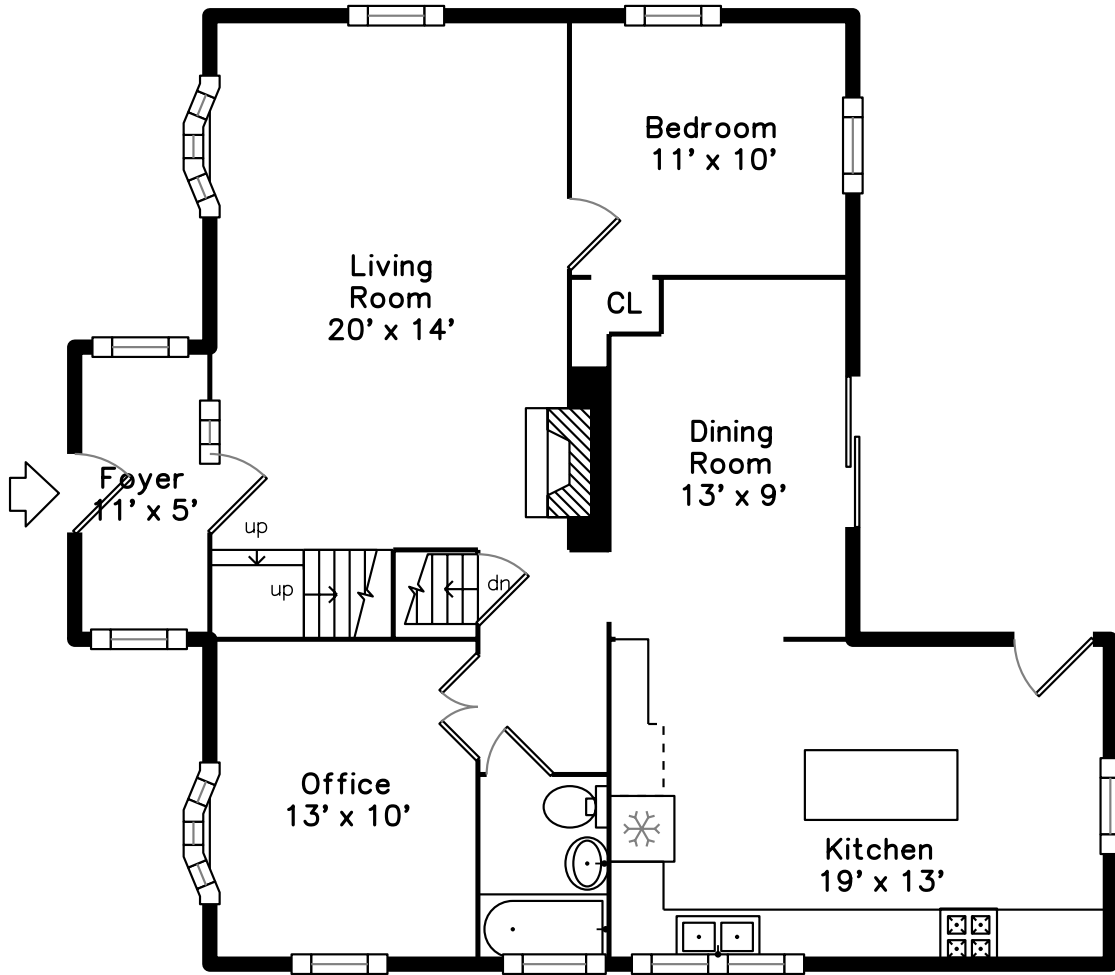

# Bonus Room

# Main

**32 River Road  
Weston, MA 02493**

PicturePlan by  vis-home

Measurements may not be 100% accurate.  
Floor plans are provided for convenience only.  
Room sizes are not used to calculate area.

# Upper