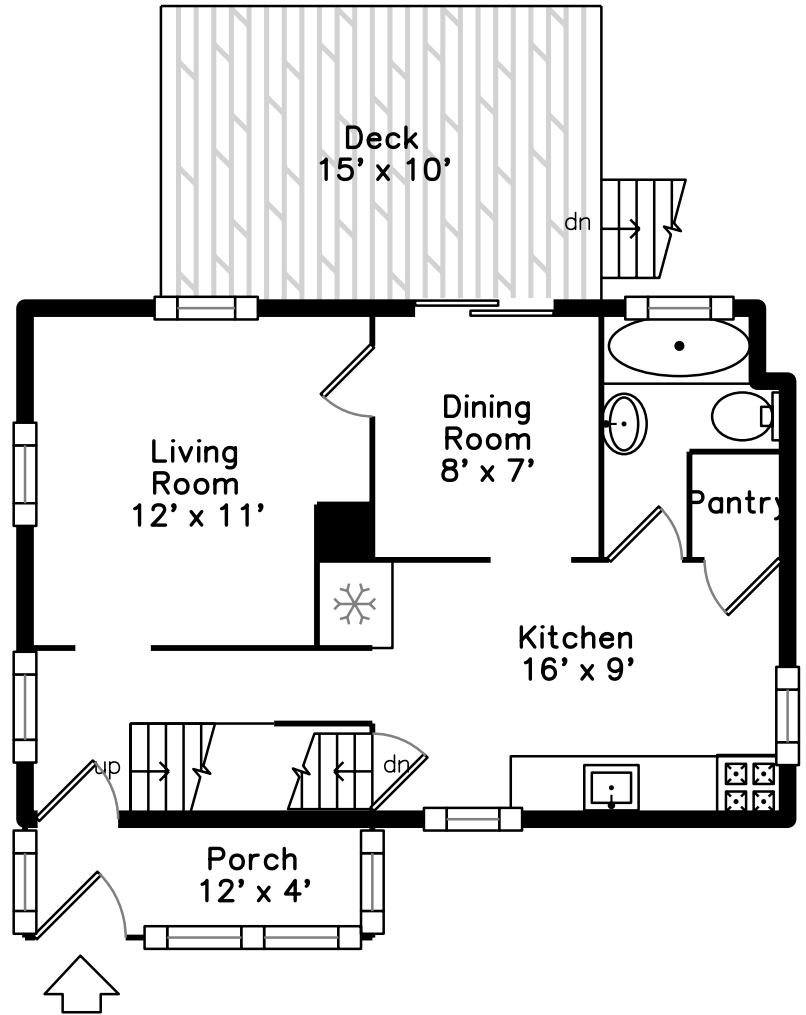

Upper

Main

51 Rustic Street
Newton, MA 02458

PicturePlan by  vis-home

Measurements may not be 100% accurate.

Floor plans are provided for convenience only.

Room sizes are not used to calculate area.

Upper

Outside

Outside

Outside

Porch

Porch

Foyer

Foyer

Living Room

Living Room

Living Room

Living Room

Living Room

Dining Room

Dining Room

Dining Room

Kitchen

Bedroom

Bedroom

Bedroom

Bedroom

Basement

Basement

Basement