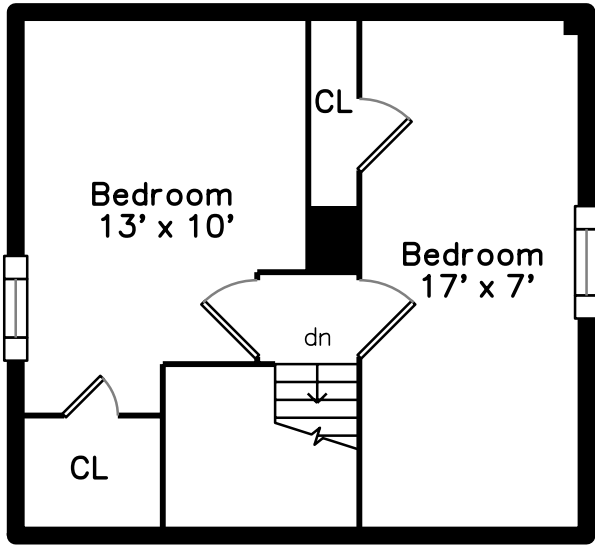

Upper

Main

51 Rustic Street
Newton, MA 02458

PicturePlan by  vis-home

Measurements may not be 100% accurate.

Floor plans are provided for convenience only.

Room sizes are not used to calculate area.

Upper

Living Room

Living Room

Living Room

Living Room

Dining Room

Dining Room

Dining Room

Kitchen

Bathroom

Bathroom

Deck

Deck

Deck

Bedroom

Bedroom

Bedroom

Bedroom

Bedroom

Bedroom

Bedroom

Basement

Basement

Basement