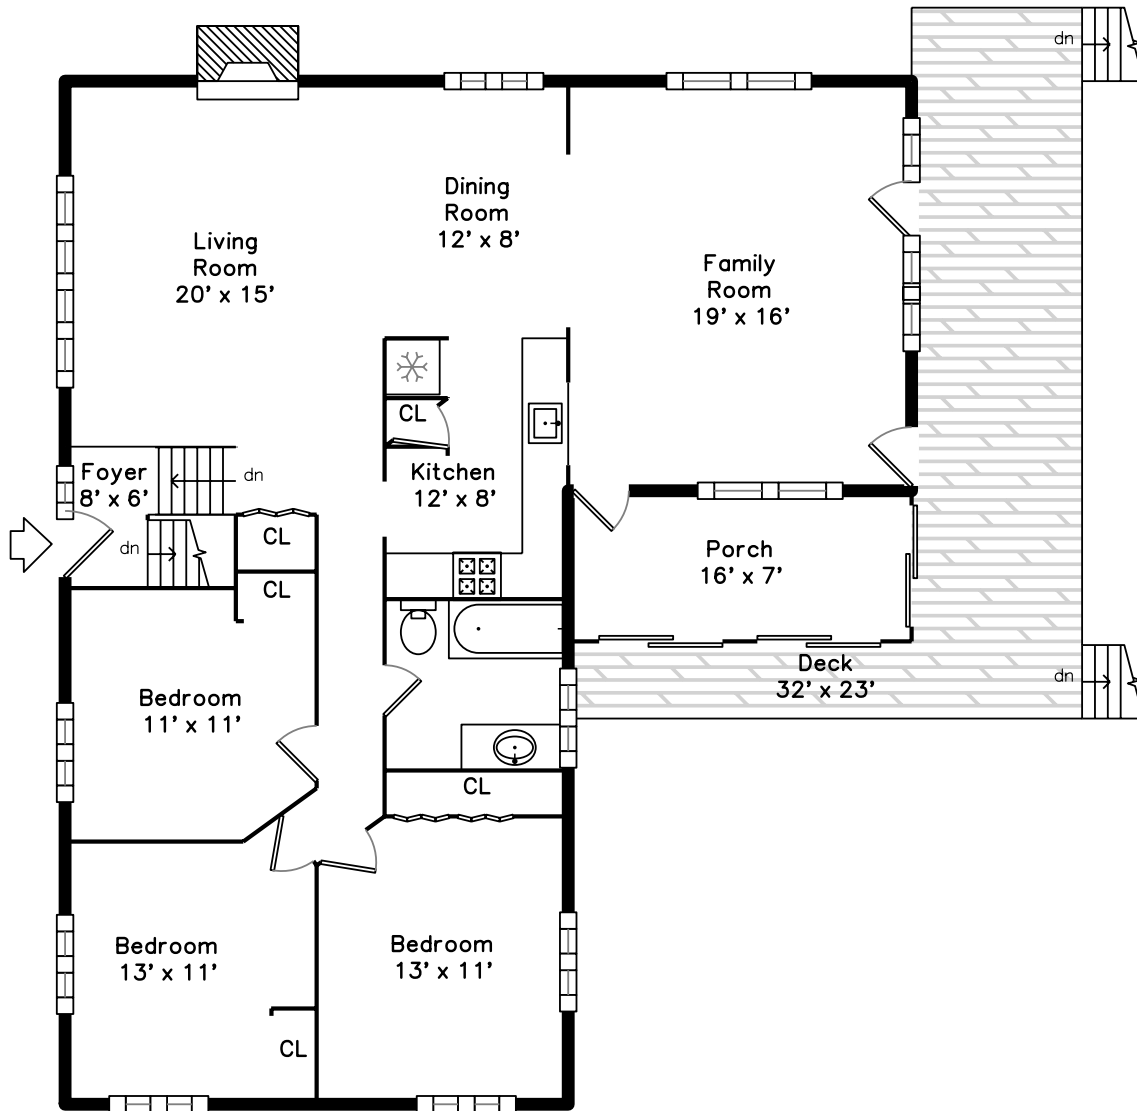

Main

Lower

70 Spring Street
Medfield, MA 02052

PicturePlan by  vis-home

Measurements may not be 100% accurate.
Floor plans are provided for convenience only.
Room sizes are not used to calculate area.

Main

Lower

Outside

Outside

Back

Back

Back

Back

Back

Back

Back

Back

Foyer

Living Room

Living Room

Living Room

Living Room

Living Room

Dining Room

Dining Room

Dining Room

Dining Room

Kitchen

Kitchen

Kitchen