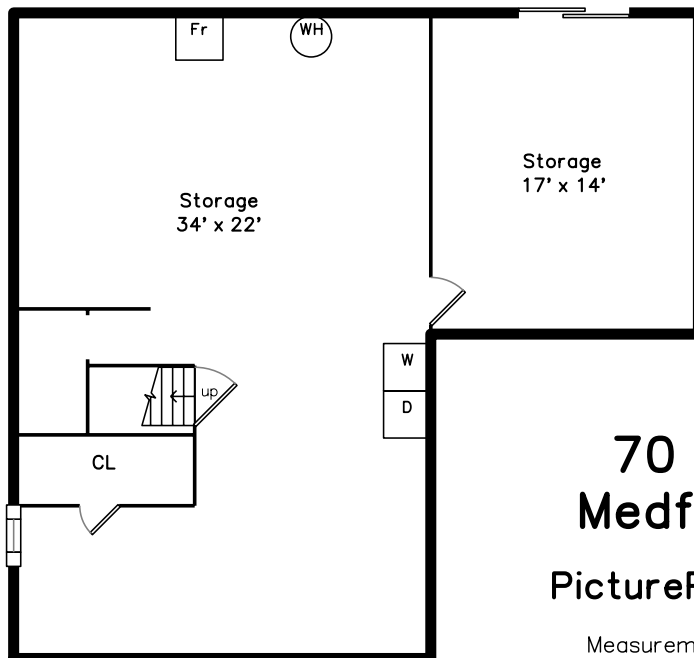

Main

Lower

70 Spring Street
Medfield, MA 02052

PicturePlan by  vis-home

Measurements may not be 100% accurate.
Floor plans are provided for convenience only.
Room sizes are not used to calculate area.

Main

Lower

Outside

Outside

Back

Back

Back

Back

Back

Back

Back

Back

Foyer

Living Room

Living Room

Living Room

Living Room

Bedroom

Bedroom

Bathroom

Deck

Deck

Deck