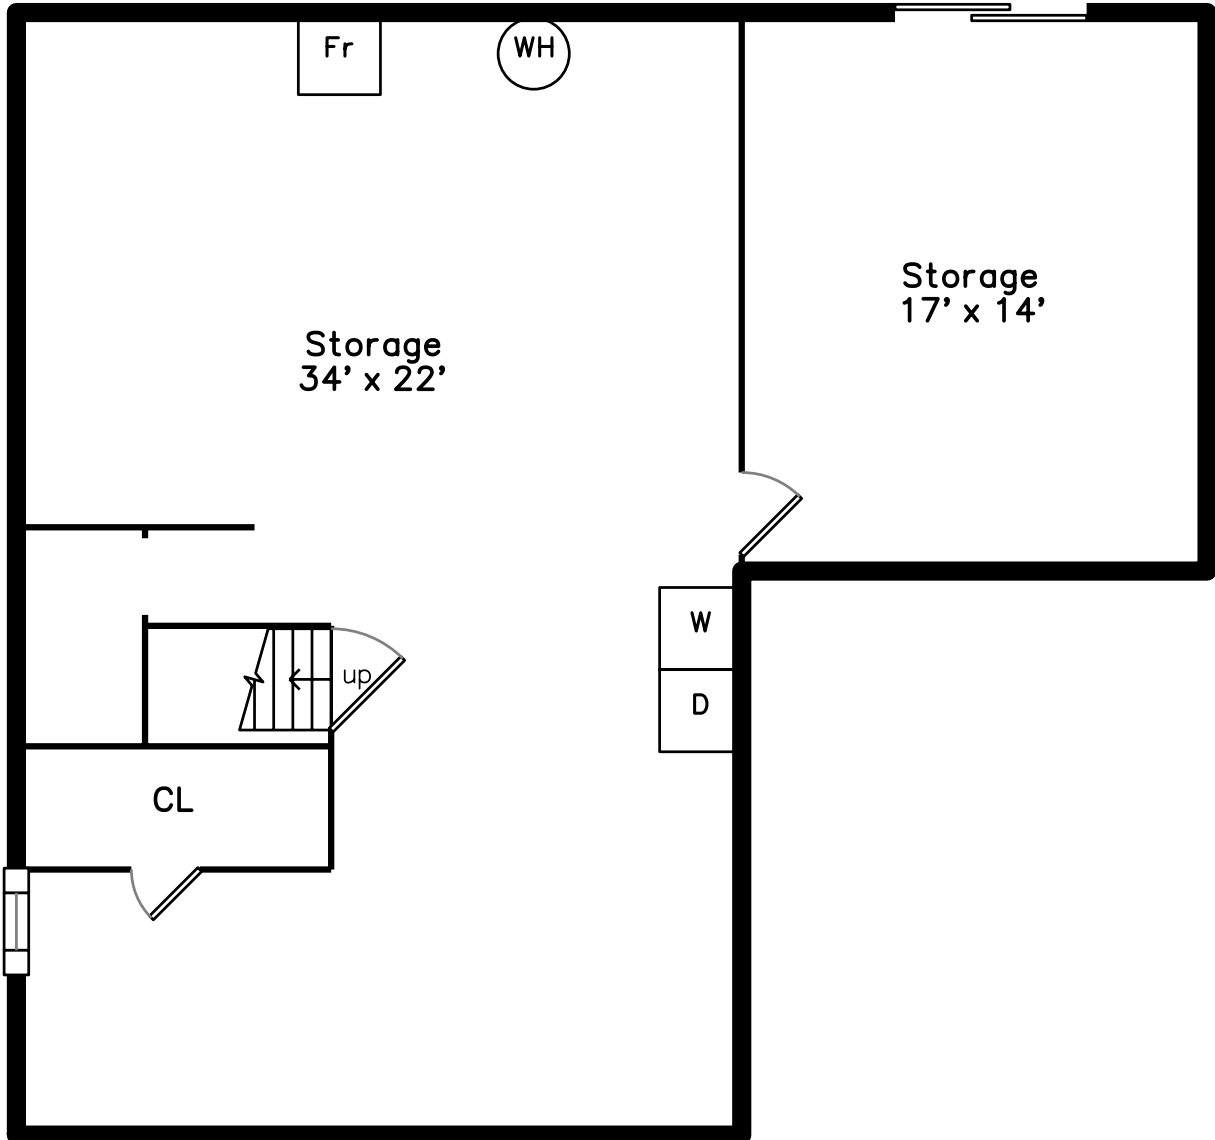

Main

Lower

70 Spring Street
Medfield, MA 02052

PicturePlan by  vis-home

Measurements may not be 100% accurate.
Floor plans are provided for convenience only.
Room sizes are not used to calculate area.

Main

Lower

Outside

Outside

Back

Back

Back

Back

Back

Back

Back

Back

Foyer

Living Room

Living Room

Living Room

Living Room

Bedroom

Bedroom

Bathroom

Deck

Deck

Deck