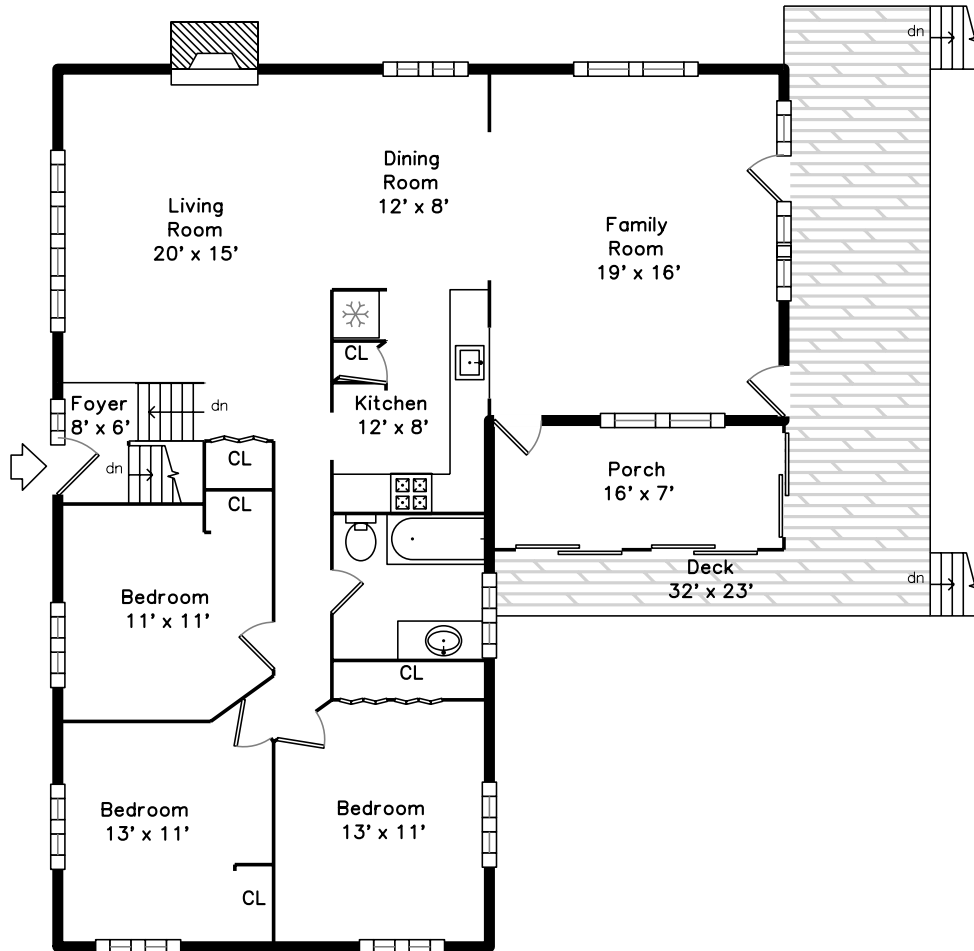

Main

Lower

70 Spring Street
Medfield, MA 02052

PicturePlan by  vis-home

Measurements may not be 100% accurate.
Floor plans are provided for convenience only.
Room sizes are not used to calculate area.

Main

Lower

Outside

Outside

Back

Back

Back

Back

Back

Back

Back

Back

Foyer

Living Room

Living Room

Living Room

Living Room

Living Room

Dining Room

Dining Room

Dining Room

Dining Room

Kitchen

Kitchen

Kitchen