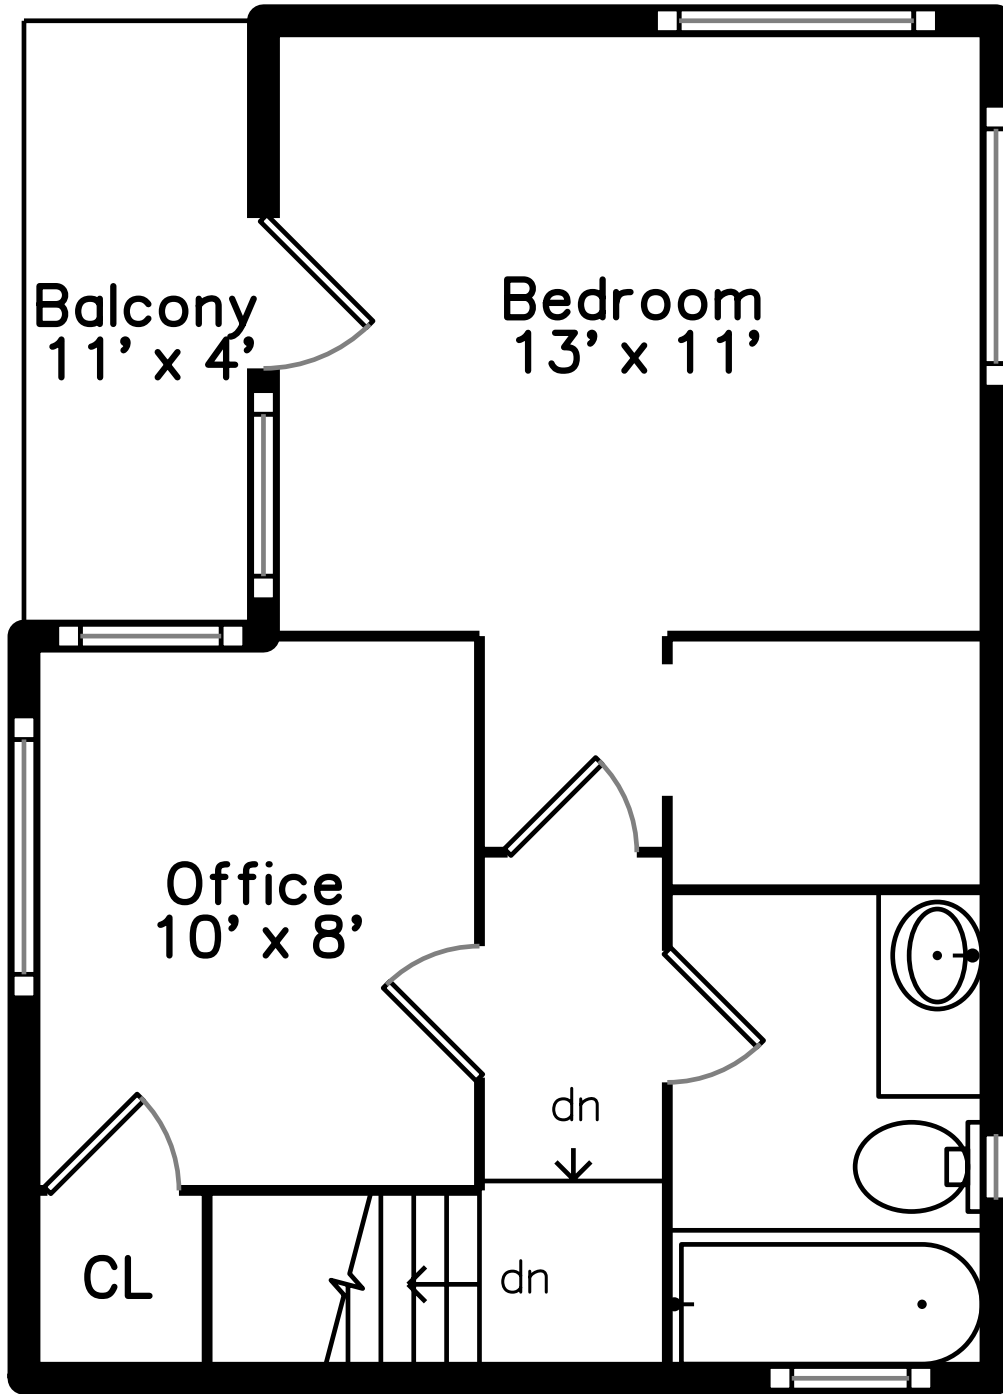

Top

Upper

Main

111 Charles Street 111
Cambridge, MA 02141

PicturePlan by  vis-home

Measurements may not be 100% accurate.
Floor plans are provided for convenience only.
Room sizes are not used to calculate area.

Top

Upper

Main

Outside

Outside

Outside

Patio

Foyer

Living Room

Living Room

Dining Room

Dining Room

Dining Room

Kitchen

Kitchen

Powder Room

Bedroom

Bedroom

Office

Office

Bathroom

Bathroom

Balcony