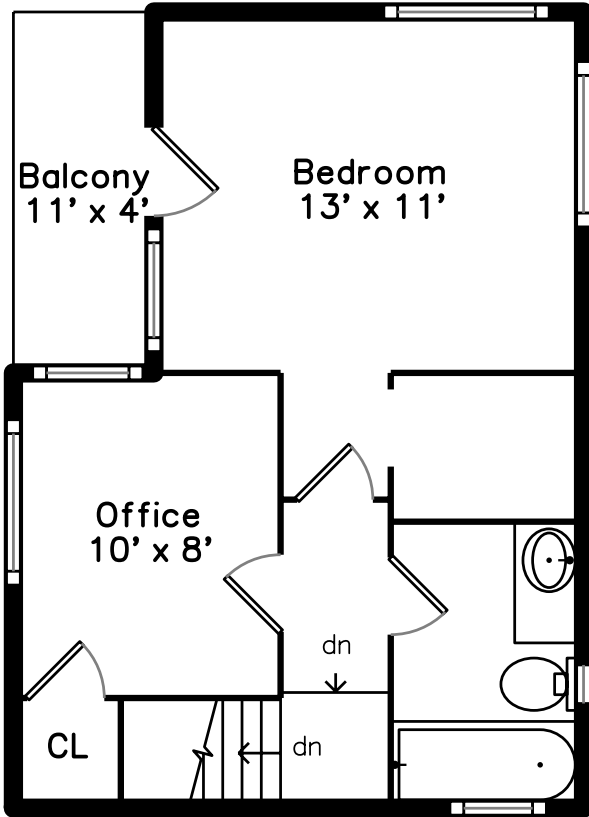

Top

Upper

Main

111 Charles Street 111
Cambridge, MA 02141

PicturePlan by  vis-home

Measurements may not be 100% accurate.
Floor plans are provided for convenience only.
Room sizes are not used to calculate area.

Top

Upper

Main

Outside

Outside

Outside

Patio

Foyer

Living Room

Living Room

Dining Room

Dining Room

Dining Room

Kitchen

Kitchen

Powder Room

Bedroom

Bedroom

Office

Office

Bathroom

Bathroom

Balcony