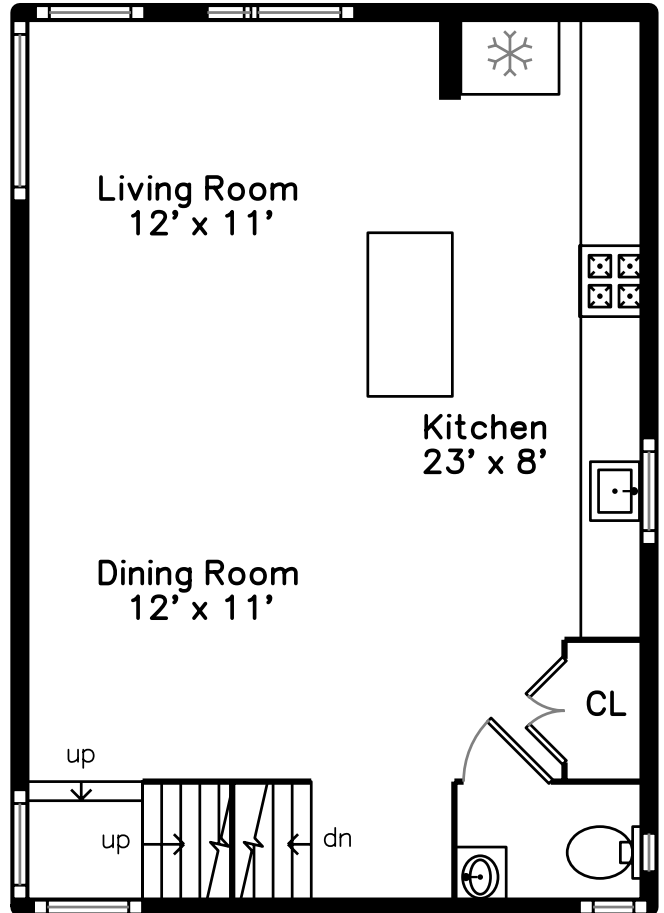

Top

Upper

Main

111 Charles Street 111
Cambridge, MA 02141

PicturePlan by  vis-home

Measurements may not be 100% accurate.
Floor plans are provided for convenience only.
Room sizes are not used to calculate area.

Top

Upper

Main

Outside

Outside

Outside

Patio

Foyer

Living Room

Living Room

Dining Room

Dining Room

Dining Room

Kitchen

Kitchen

Powder Room

Bedroom

Bedroom

Office

Office

Bathroom

Bathroom

Balcony