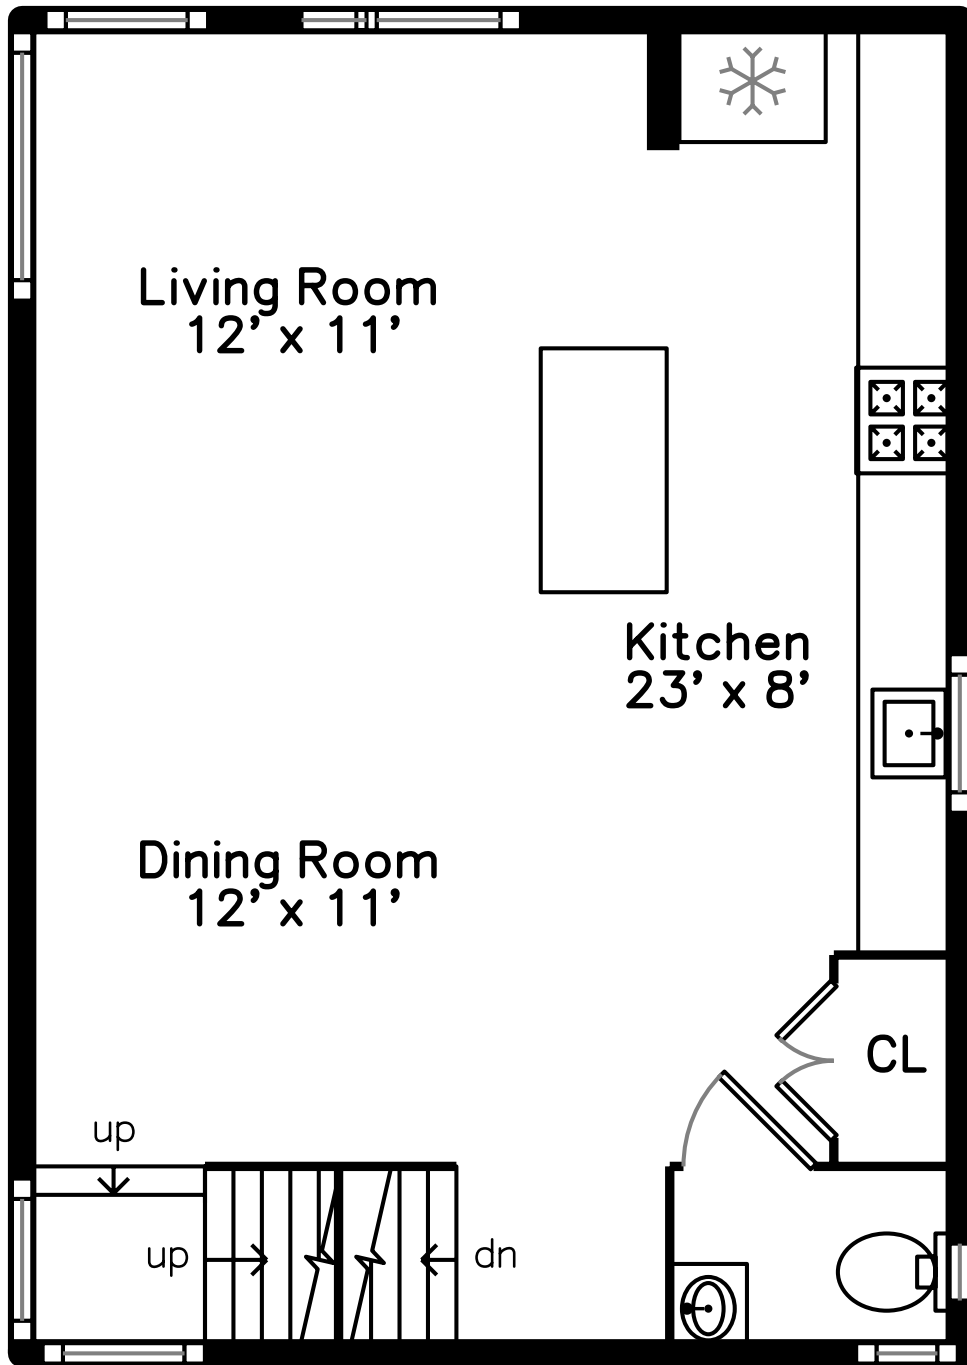

Top

Upper

Main

111 Charles Street 111
Cambridge, MA 02141

PicturePlan by  vis-home

Measurements may not be 100% accurate.
Floor plans are provided for convenience only.
Room sizes are not used to calculate area.

Top

Upper

Main

Outside

Outside

Outside

Patio

Foyer

Living Room

Living Room

Dining Room

Dining Room

Dining Room

Kitchen

Kitchen

Powder Room

Bedroom

Bedroom

Office

Office

Bathroom

Bathroom

Balcony