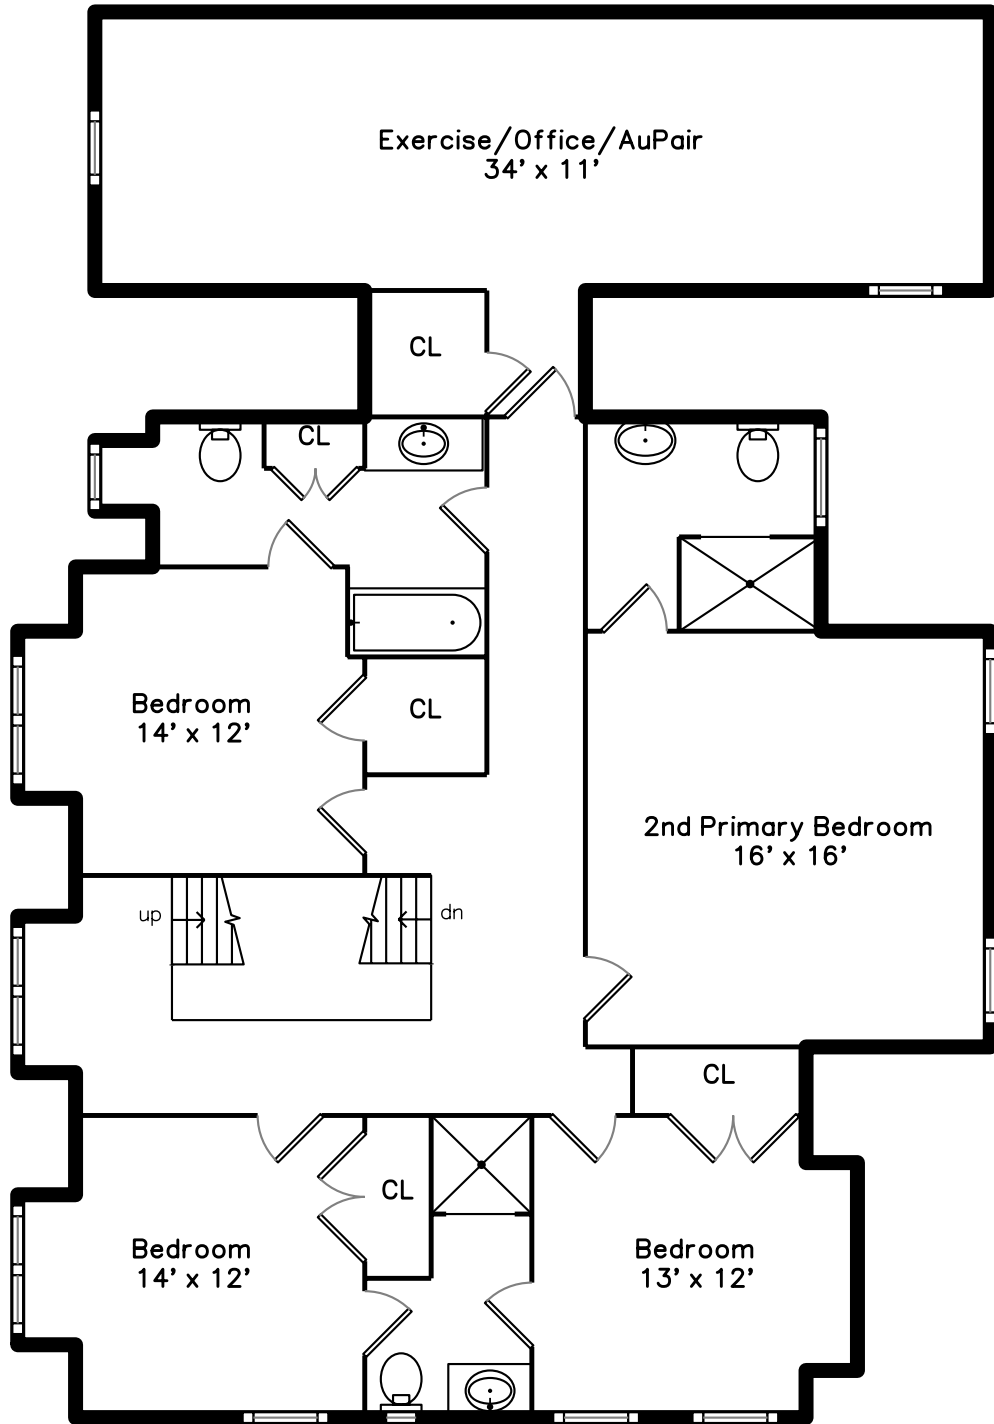

Top

Upper

Lower

Main

88 Adena Road
Newton, MA 02465

PicturePlan by vis-home

Measurements may not be 100% accurate.
Floor plans are provided for convenience only.
Room sizes are not used to calculate area.

Top

Upper

Main

Lower

Outside

Outside

Outside

Back

Back

Dining Room

Living Room

Living Room

Kitchen

Kitchen

Kitchen

Kitchen

Primary Suite

Primary Suite

Primary Bathroom

Primary Bathroom

Bathroom

2nd Primary Bedroom

2nd Primary Bedroom

Bedroom

Bedroom