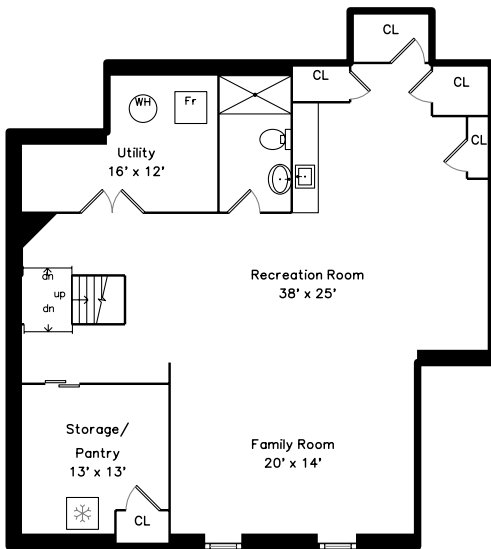

Top

Upper

Lower

Main

88 Adena Road
Newton, MA 02465

PicturePlan by vis-home

Measurements may not be 100% accurate.
Floor plans are provided for convenience only.
Room sizes are not used to calculate area.

Top

Upper

Main

Lower

Outside

Outside

Outside

Back

Back

Dining Room

Living Room

Living Room

Kitchen

Kitchen

Kitchen

Kitchen

Primary Suite

Recreation Room

Bathroom