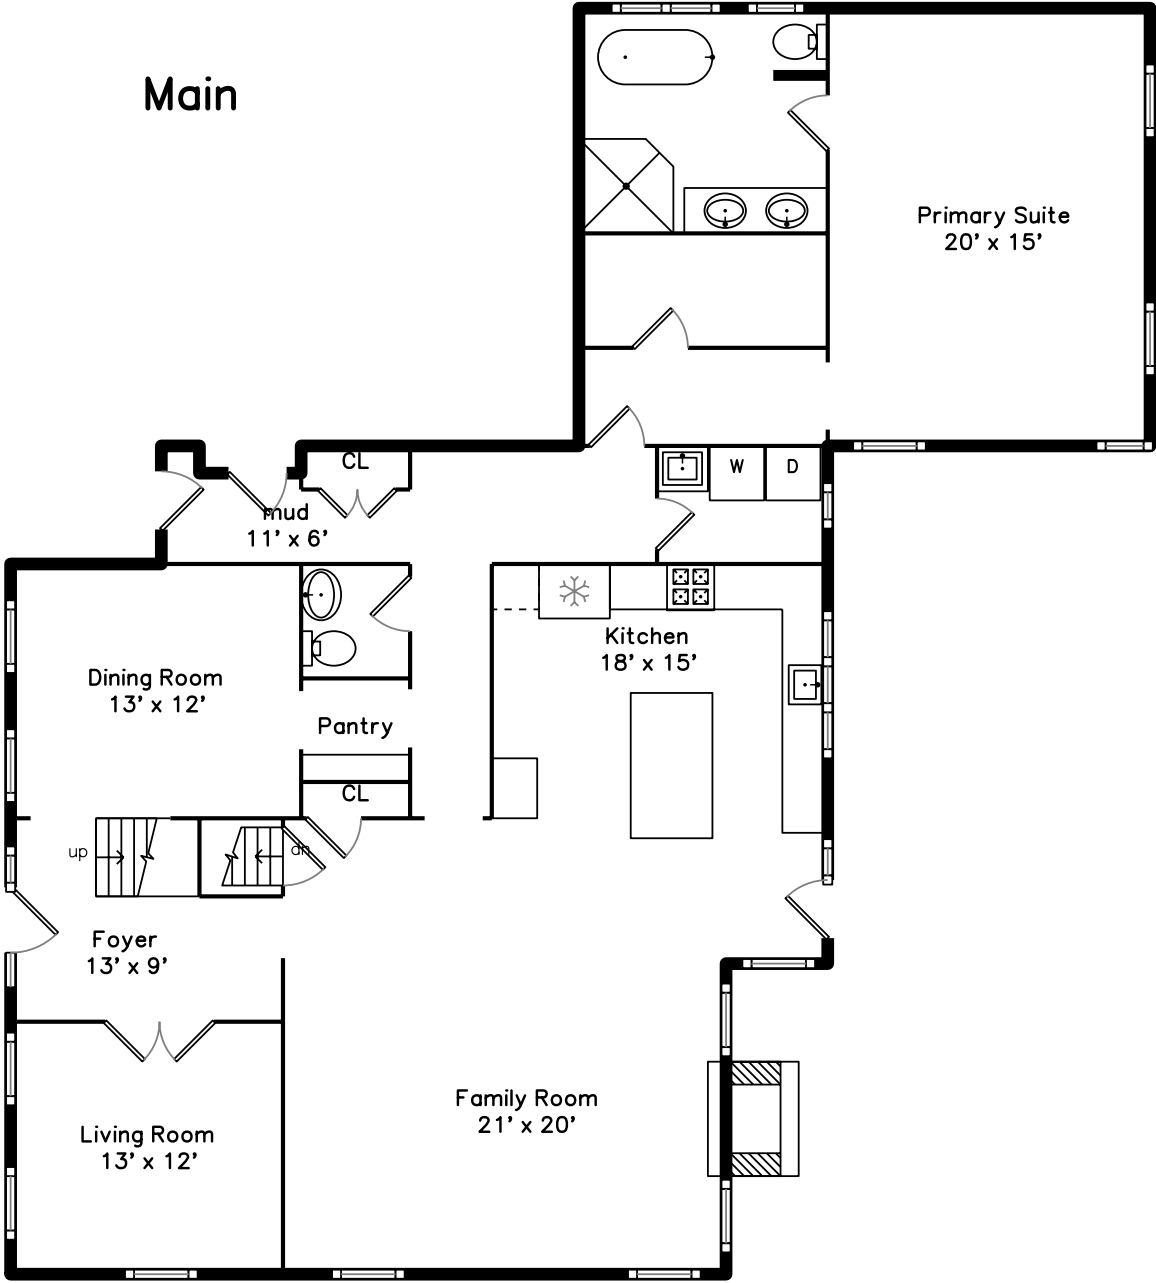

Top

Upper

Lower

Main

88 Adena Road
Newton, MA 02465

PicturePlan by vis-home

Measurements may not be 100% accurate.
Floor plans are provided for convenience only.
Room sizes are not used to calculate area.

Top

Upper

Main

Lower

Outside

Outside

Outside

Back

Back

Outside

Outside

Back

Foyer

Family Room

Family Room

Family Room

Dining Room

Dining Room

Living Room

Living Room

Kitchen

Kitchen

Kitchen

Kitchen

Primary Suite