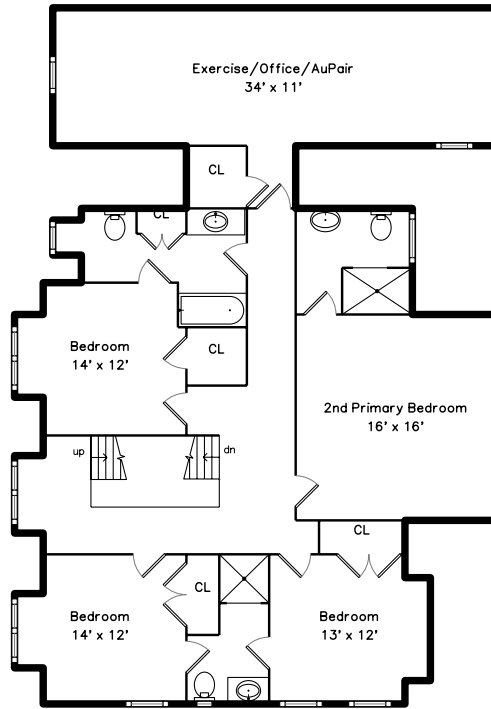

Top

Upper

Lower

Main

88 Adena Road
Newton, MA 02465

PicturePlan by vis-home

Measurements may not be 100% accurate.
Floor plans are provided for convenience only.
Room sizes are not used to calculate area.

Top

Upper

Main

Lower

Outside

Outside

Outside

Back

Back

Dining Room

Living Room

Living Room

Kitchen

Kitchen

Kitchen

Kitchen

Primary Suite

Primary Suite

Primary Bathroom

Primary Bathroom

Bathroom

2nd Primary Bedroom

2nd Primary Bedroom

Bedroom

Bedroom