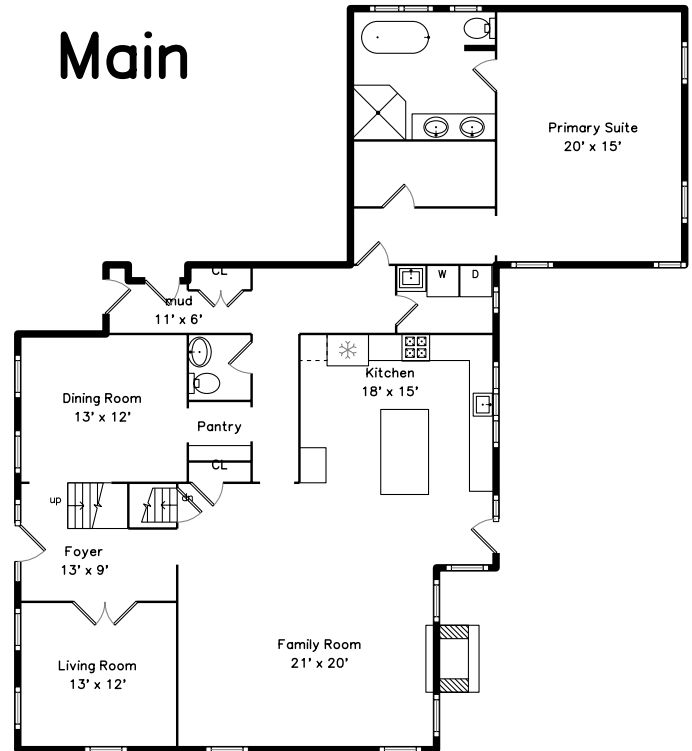

Top

Upper

Lower

Main

88 Adena Road
Newton, MA 02465

PicturePlan by vis-home

Measurements may not be 100% accurate.
Floor plans are provided for convenience only.
Room sizes are not used to calculate area.

Top

Upper

Main

Lower

Outside

Outside

Outside

Back

Back

Outside

Outside

Back

Foyer

Family Room

Family Room

Family Room

Dining Room

Dining Room

Living Room

Living Room

Kitchen

Kitchen

Kitchen

Kitchen

Primary Suite