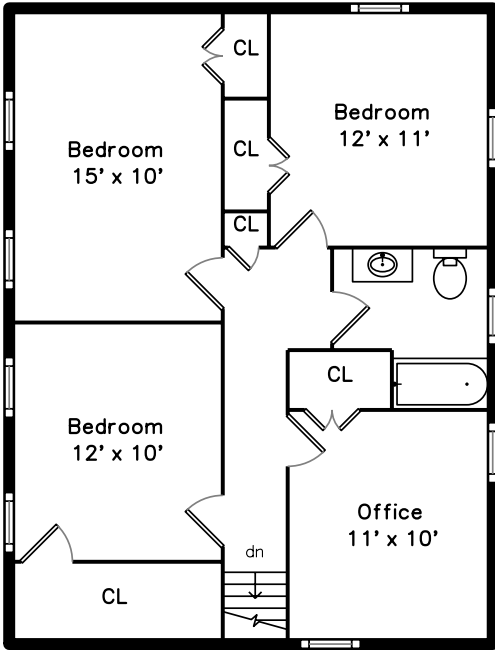

# Upper

# Main

## 1 Howard Lane Avon, MA 02322

PicturePlan by  vis-home

Measurements may not be 100% accurate.  
Floor plans are provided for convenience only.  
Room sizes are not used to calculate area.

Living Room

Living Room

Living Room

Living Room

Dining Room

Dining Room

Dining Room

Dining Room