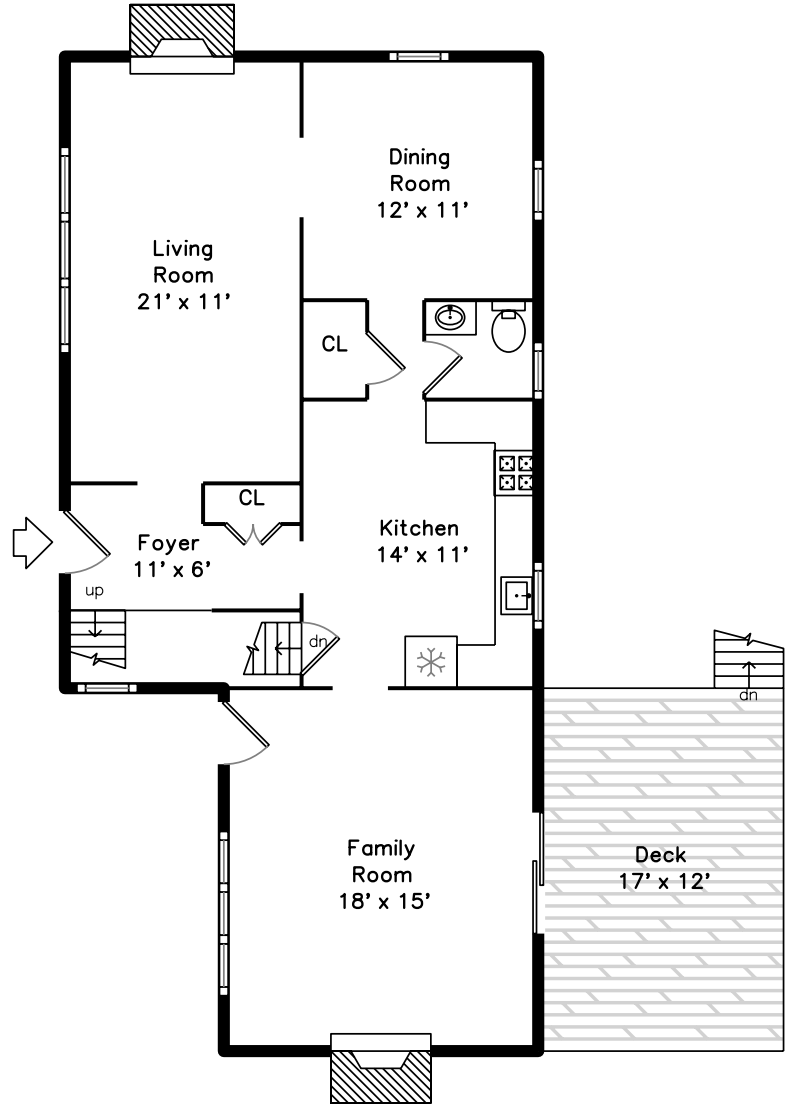

# Upper

# Main

## 1 Howard Lane Avon, MA 02322

PicturePlan by  vis-home

Measurements may not be 100% accurate.  
Floor plans are provided for convenience only.  
Room sizes are not used to calculate area.

Living Room

Living Room

Living Room

Living Room

Dining Room

Dining Room

Dining Room

Dining Room