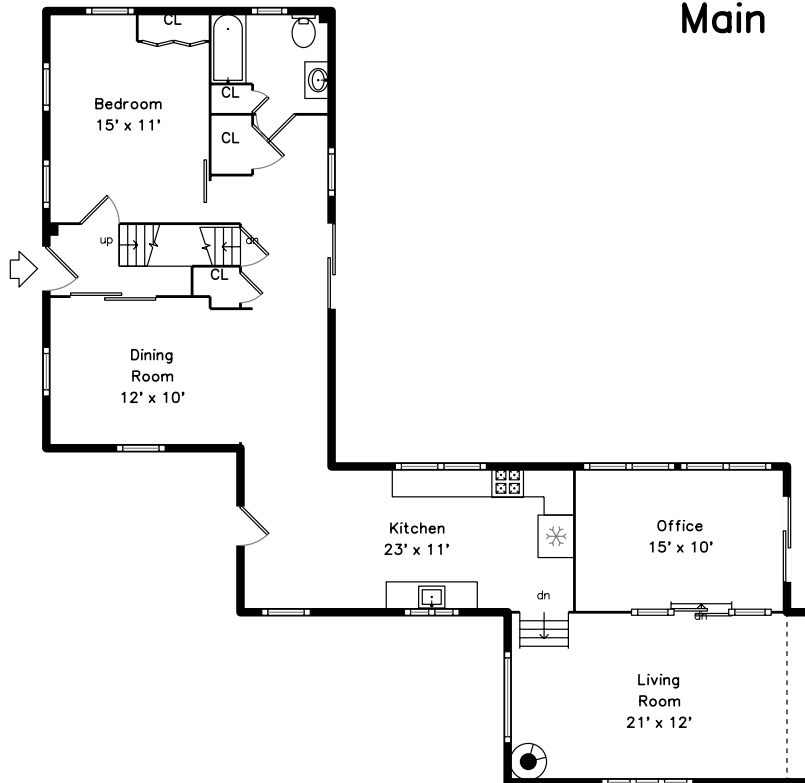

# Upper

# Main

# Lower

**201 Water Street  
Framingham, MA 01701**  
PicturePlan by vis-home

Measurements may not be 100% accurate.  
Floor plans are provided for convenience only.  
Room sizes are not used to calculate area.