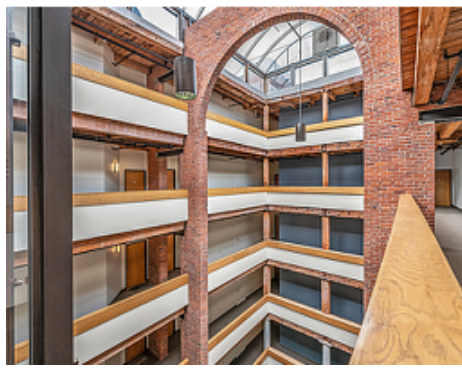

33 Sleeper Street 509 Boston, MA 02210

PicturePlan by  vis-home
MORE THAN JUST A FLOORPLAN

Measurements may not be 100% accurate.
Floor plans are provided for convenience only.
Room sizes are not used to calculate area.

Outside

Outside

Outside

Living Room

Living Room

Living Room

Dining Room

Dining Room