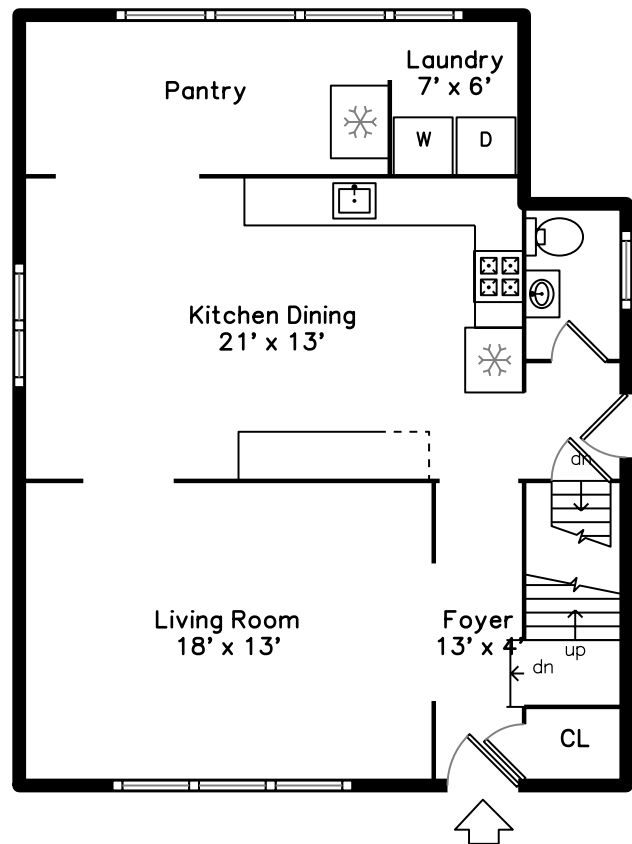

Upper

Main

Lower

78 Sycamore Street
Everett, MA 02149

PicturePlan by  vis-home

Measurements may not be 100% accurate.
Floor plans are provided for convenience only.
Room sizes are not used to calculate area.

Upper

Main

Lower

Outside

Outside

Outside

Back

Back

Back

Living Room

Living Room

Kitchen Dining

Kitchen Dining

Kitchen Dining

Kitchen Dining

Pantry

Bathroom

Family Room

Family Room

Kitchen

Kitchen

Bonus Room

Bonus Room

Bathroom