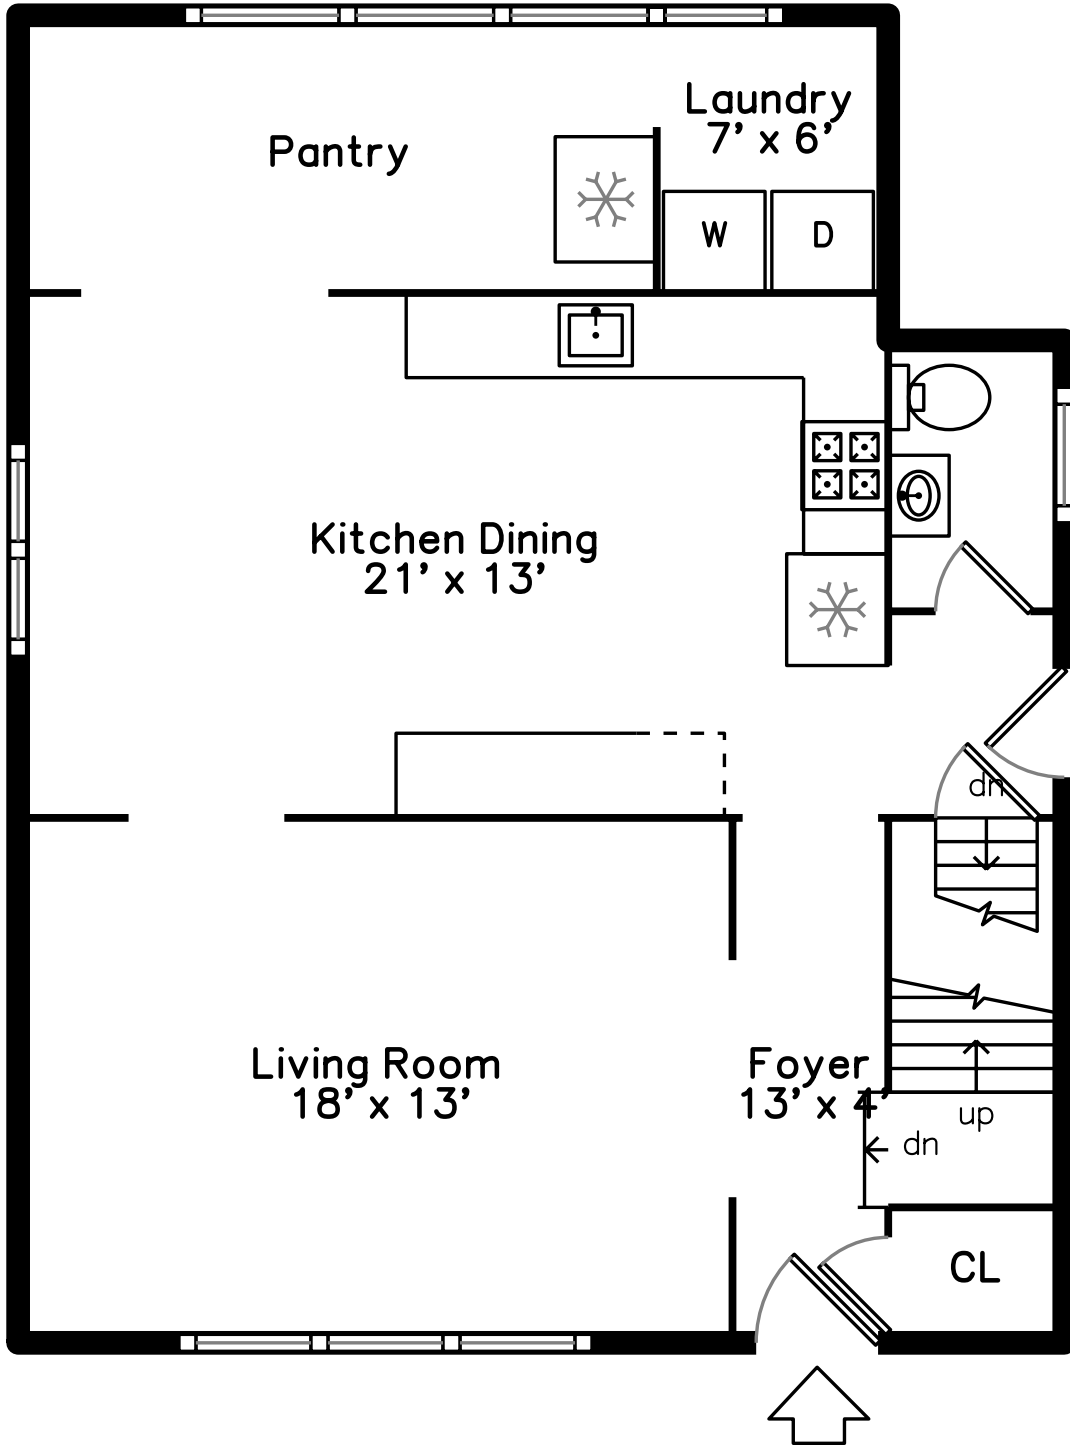

Upper

Main

Lower

78 Sycamore Street
Everett, MA 02149

PicturePlan by  vis-home

Measurements may not be 100% accurate.
Floor plans are provided for convenience only.
Room sizes are not used to calculate area.

Upper

Main

Lower

Outside

Outside

Outside

Back

Back

Back

Living Room

Living Room

Kitchen Dining

Kitchen Dining

Kitchen Dining

Kitchen Dining

Pantry

Bathroom

Family Room

Family Room

Kitchen

Kitchen

Bonus Room

Bonus Room

Bathroom