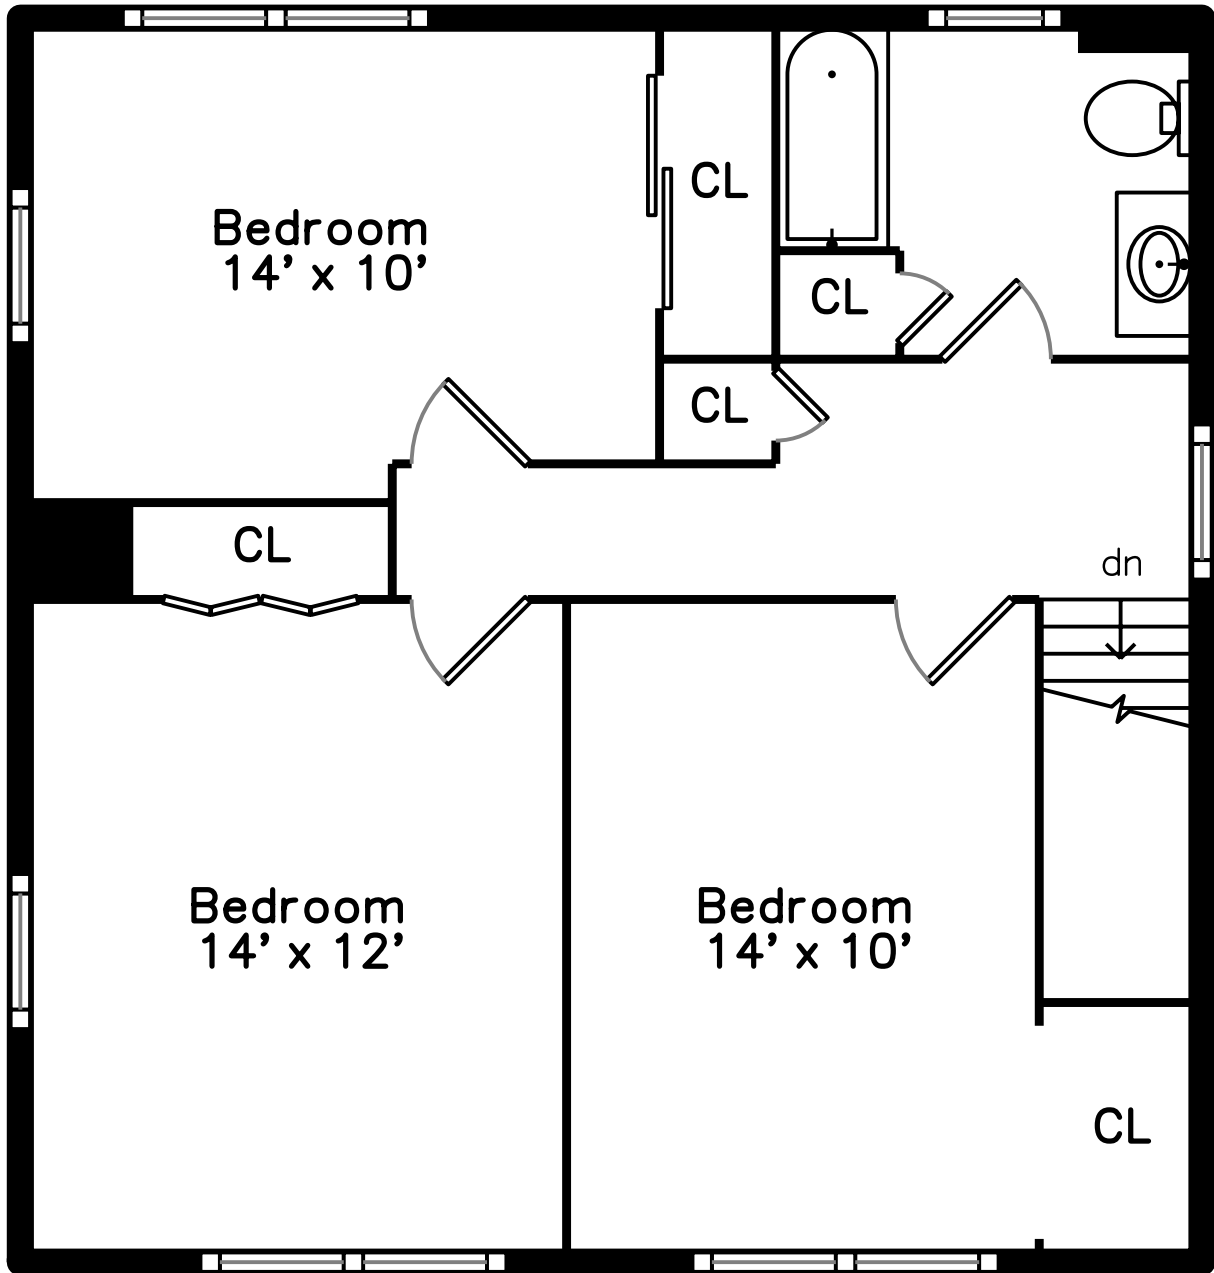

Upper

Main

Lower

78 Sycamore Street
Everett, MA 02149

PicturePlan by  vis-home

Measurements may not be 100% accurate.
Floor plans are provided for convenience only.
Room sizes are not used to calculate area.

Upper

Main

Lower

Outside

Outside

Outside

Back

Back

Back

Living Room

Living Room

Kitchen Dining

Kitchen Dining

Kitchen Dining

Kitchen Dining

Pantry

Bathroom

Family Room

Family Room

Kitchen

Kitchen

Bonus Room

Bonus Room

Bathroom