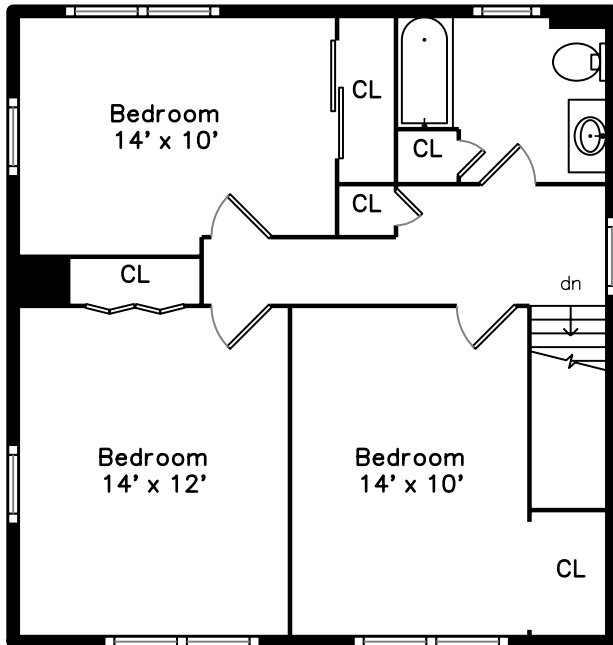

Upper

Main

Lower

78 Sycamore Street
Everett, MA 02149

PicturePlan by  vis-home

Measurements may not be 100% accurate.
Floor plans are provided for convenience only.
Room sizes are not used to calculate area.

Upper

Main

Lower

Outside

Outside

Outside

Back

Back

Back

Living Room

Living Room

Kitchen Dining

Kitchen Dining

Kitchen Dining

Kitchen Dining

Pantry

Bathroom

Bedroom

Bedroom

Bedroom

Bedroom

Bedroom

Bedroom

Bathroom