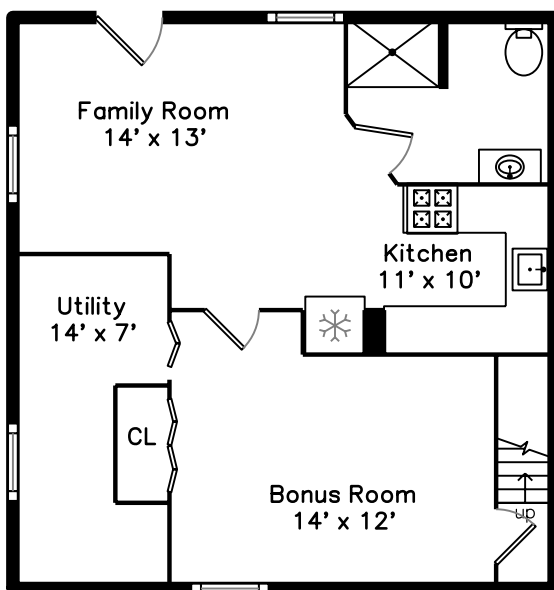

Upper

Main

Lower

78 Sycamore Street
Everett, MA 02149

PicturePlan by  vis-home

Measurements may not be 100% accurate.
Floor plans are provided for convenience only.
Room sizes are not used to calculate area.

Upper

Main

Lower

Outside

Outside

Outside

Back

Back

Back

Living Room

Living Room

Kitchen Dining

Kitchen Dining

Kitchen Dining

Kitchen Dining

Pantry

Bathroom

Family Room

Family Room

Kitchen

Kitchen

Bonus Room

Bonus Room

Bathroom