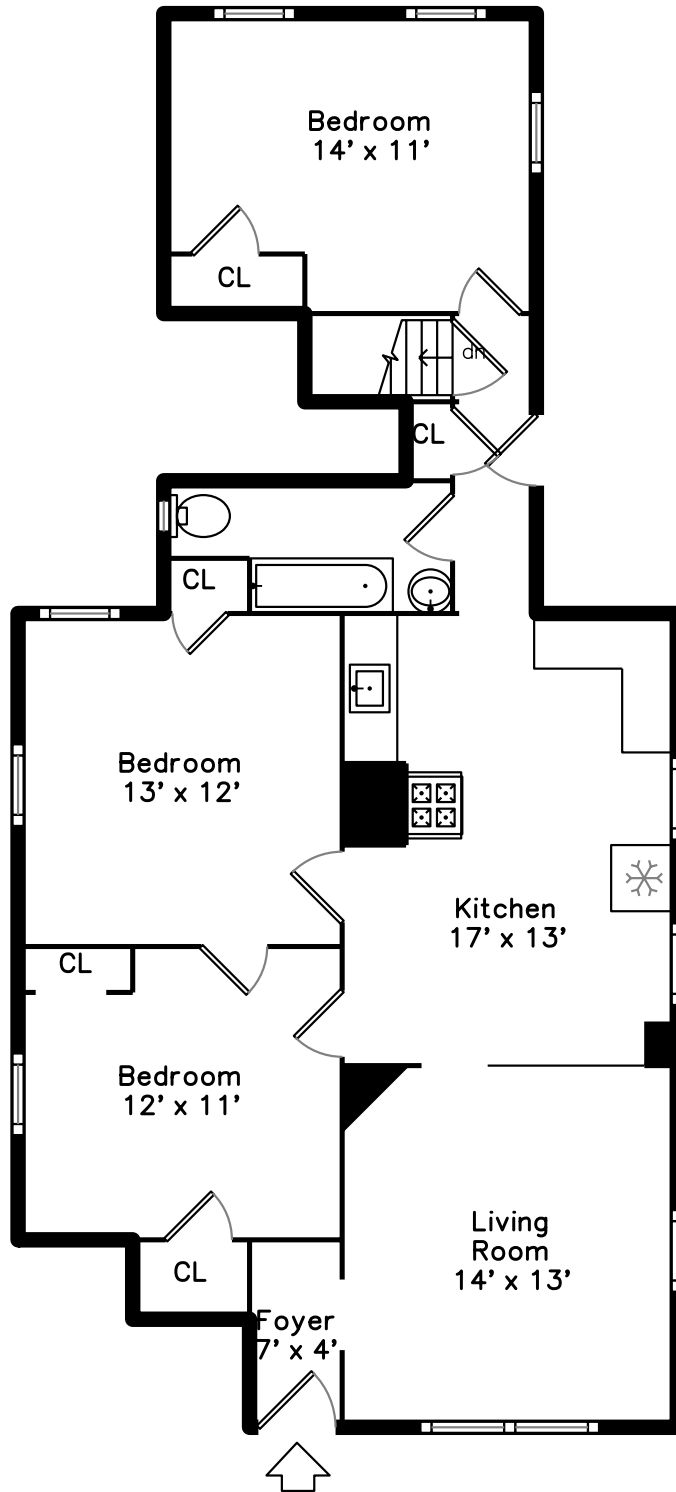

Upper

Main

87 Howard Street
Waltham, MA 02451

PicturePlan by  vis-home

Measurements may not be 100% accurate.
Floor plans are provided for convenience only.
Room sizes are not used to calculate area.

Upper

Main

Outside

Outside

Outside

Living Room

Living Room

Living Room

Living Room

Kitchen

Kitchen

Kitchen

Kitchen

Bedroom

Bedroom

Bedroom

Bedroom

Bedroom

Bedroom

Bedroom

Bathroom

Dining Room

Dining Room

Dining Room

Kitchen