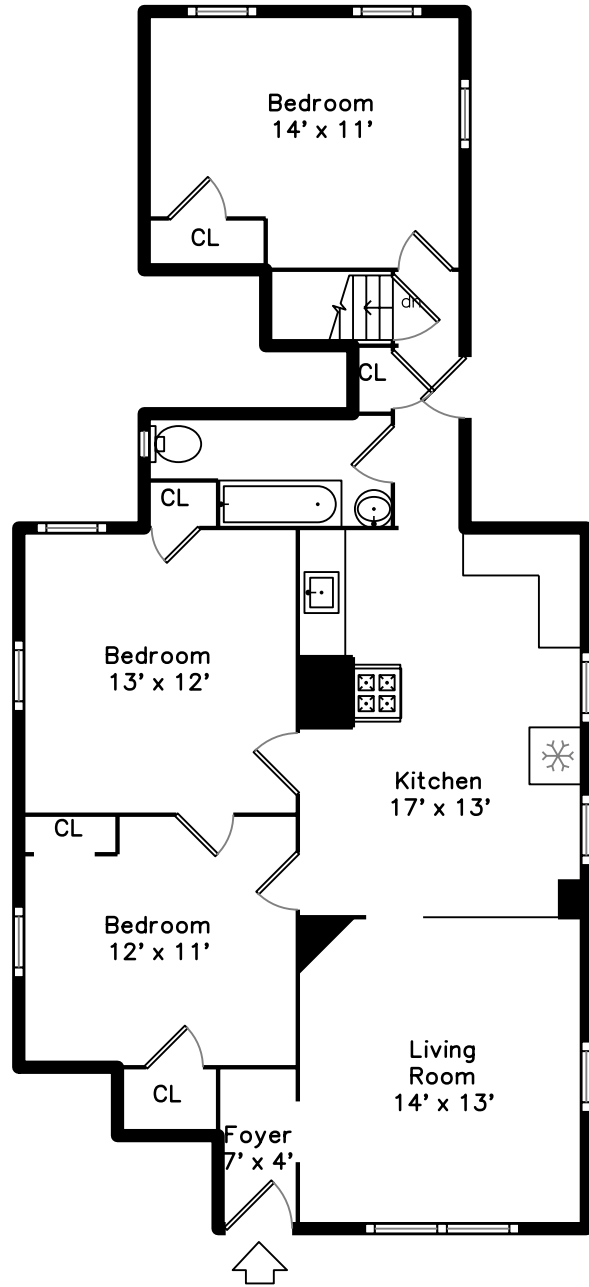

Upper

Main

87 Howard Street
Waltham, MA 02451

PicturePlan by  vis-home

Measurements may not be 100% accurate.
Floor plans are provided for convenience only.
Room sizes are not used to calculate area.

Upper

Main

Outside

Outside

Outside

Living Room

Living Room

Living Room

Living Room

Kitchen

Kitchen

Kitchen

Kitchen

Bedroom

Bedroom

Bedroom

Bedroom

Bedroom

Bedroom

Bedroom

Bathroom

Dining Room

Dining Room

Dining Room

Kitchen