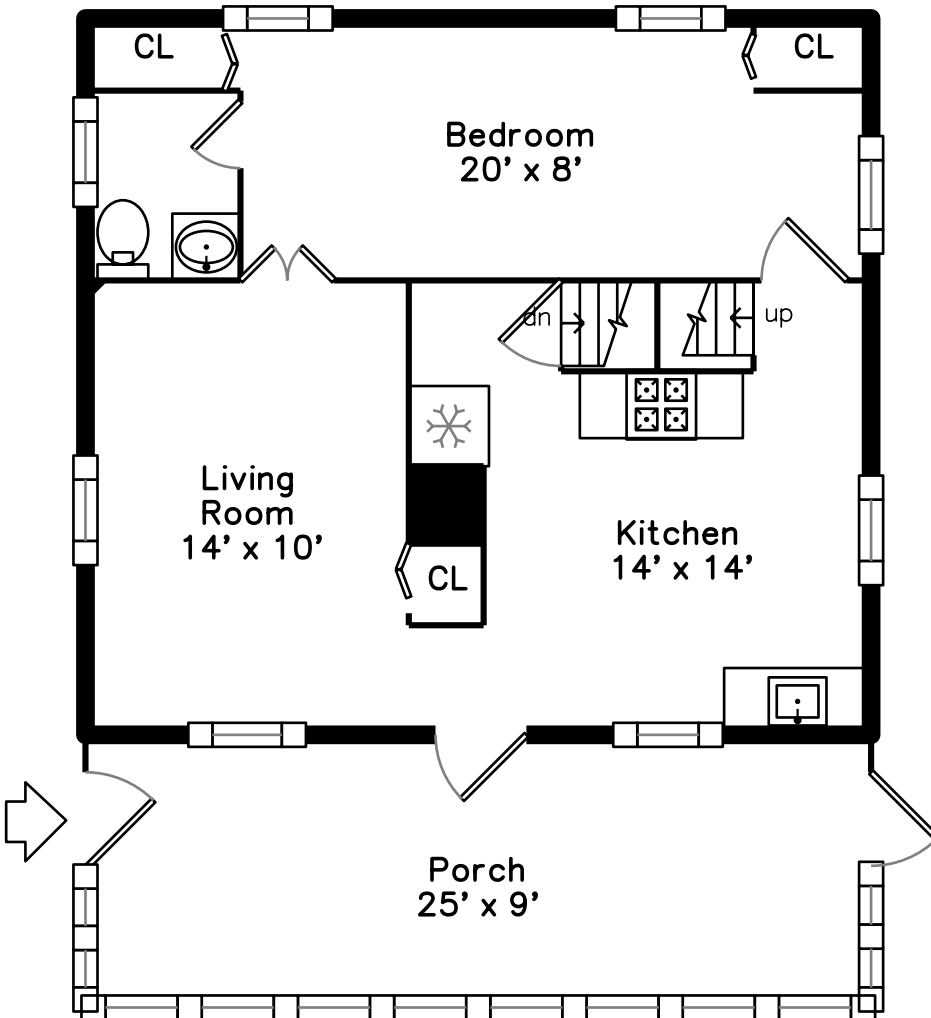

Upper

Main

**26 Friend Street
Waltham, MA 02453**

PicturePlan by  vis-home

Measurements may not be 100% accurate.
Floor plans are provided for convenience only.
Room sizes are not used to calculate area.

Upper

Main

Outside

Outside

Outside

Outside

Living Room

Living Room

Living Room

Living Room

Kitchen

Kitchen

Kitchen

Kitchen

Bedroom

Bedroom

Bedroom

Bedroom

Bedroom

Bathroom

Utility

Utility

Utility

Outside

Outside