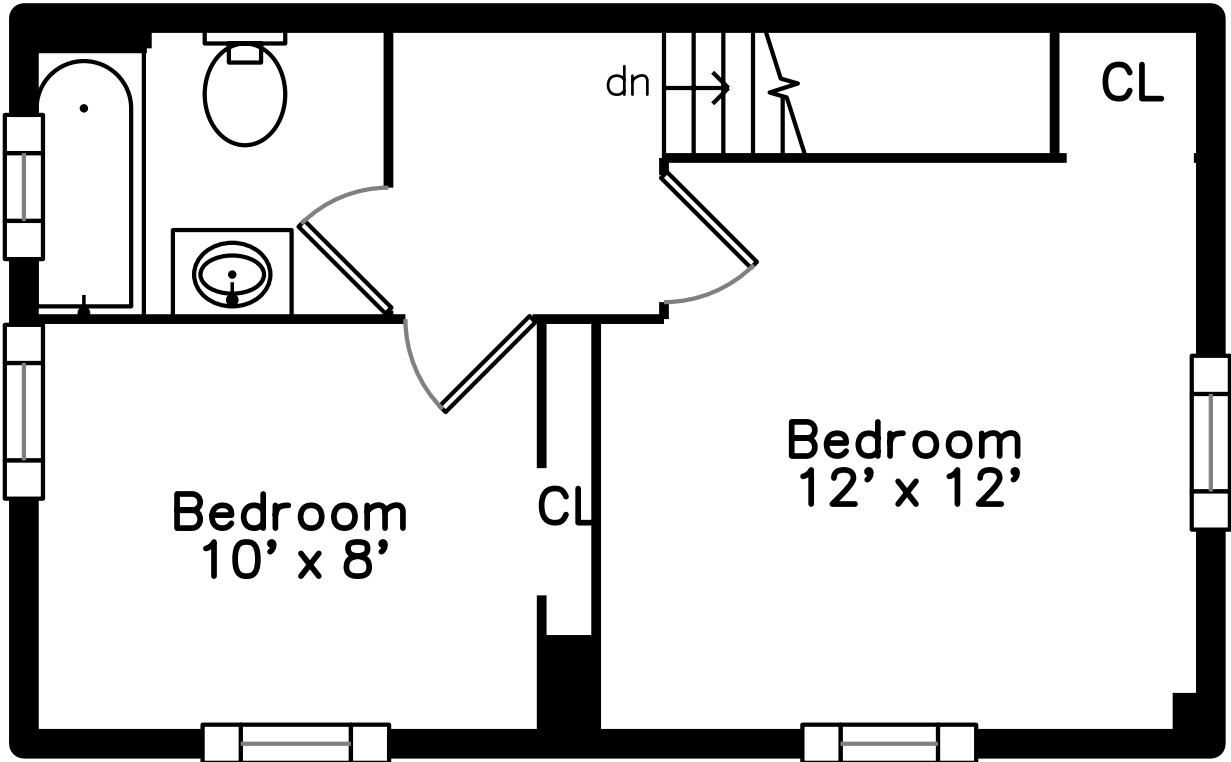

Upper

Main

**26 Friend Street
Waltham, MA 02453**

PicturePlan by  vis-home

Measurements may not be 100% accurate.
Floor plans are provided for convenience only.
Room sizes are not used to calculate area.

Upper

Main

Outside

Outside

Outside

Outside

Living Room

Living Room

Living Room

Living Room

Kitchen

Kitchen

Kitchen

Kitchen

Bedroom

Bedroom

Bedroom

Bedroom

Bedroom

Bathroom

Utility

Utility

Utility

Outside

Outside