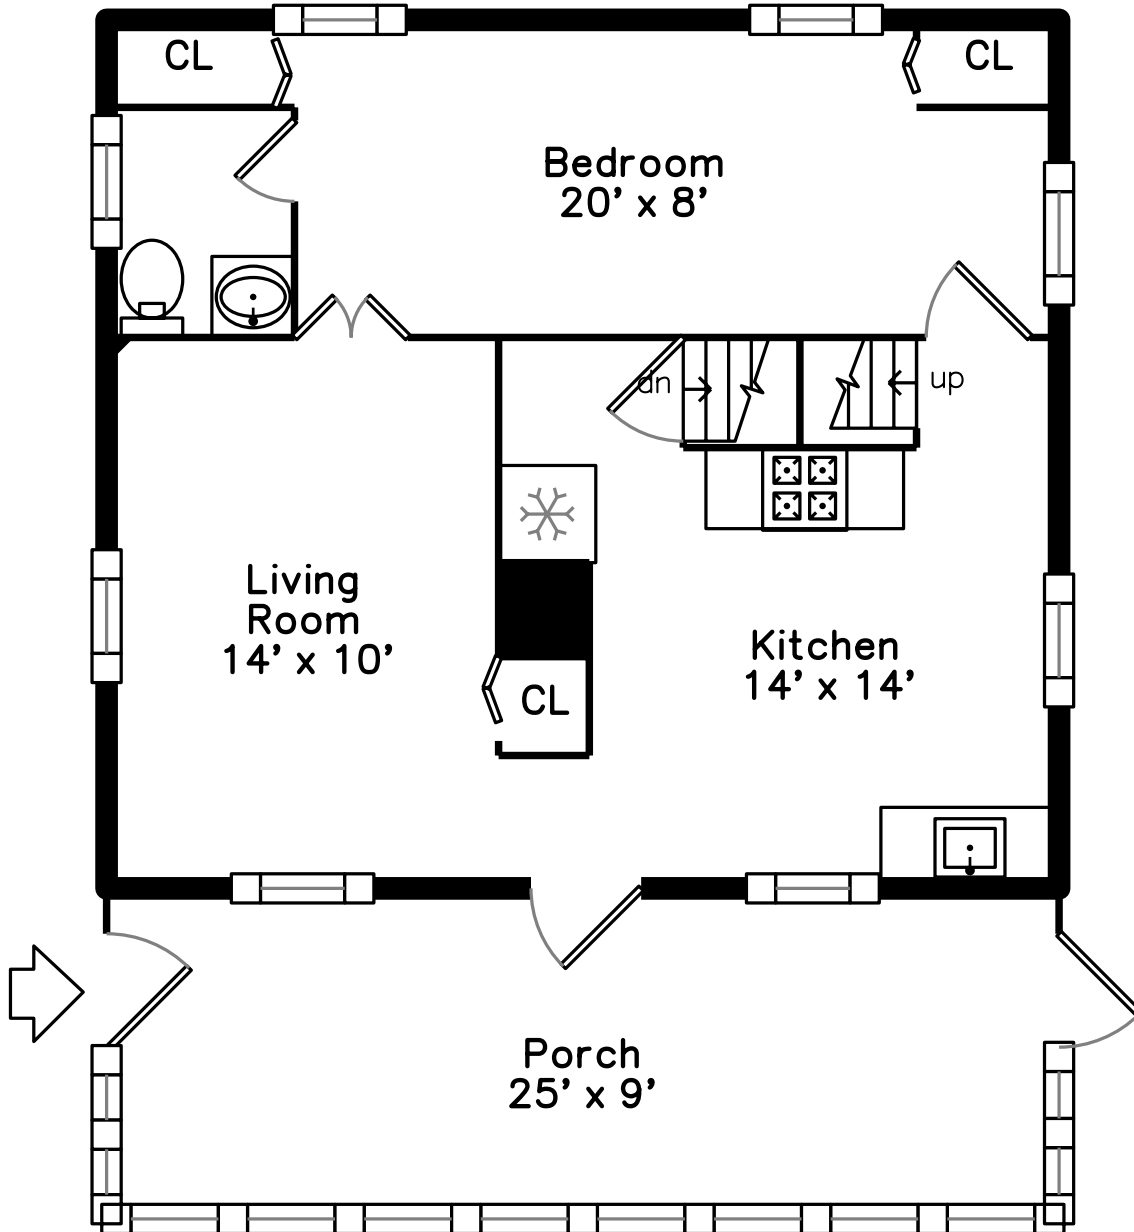

Upper

Main

**26 Friend Street
Waltham, MA 02453**

PicturePlan by  vis-home

Measurements may not be 100% accurate.
Floor plans are provided for convenience only.
Room sizes are not used to calculate area.

Upper

Main

Outside

Outside

Outside

Outside

Living Room

Living Room

Living Room

Living Room

Kitchen

Kitchen

Kitchen

Kitchen

Bedroom

Bedroom

Bedroom

Bedroom

Bedroom

Bathroom

Utility

Utility

Utility

Outside

Outside