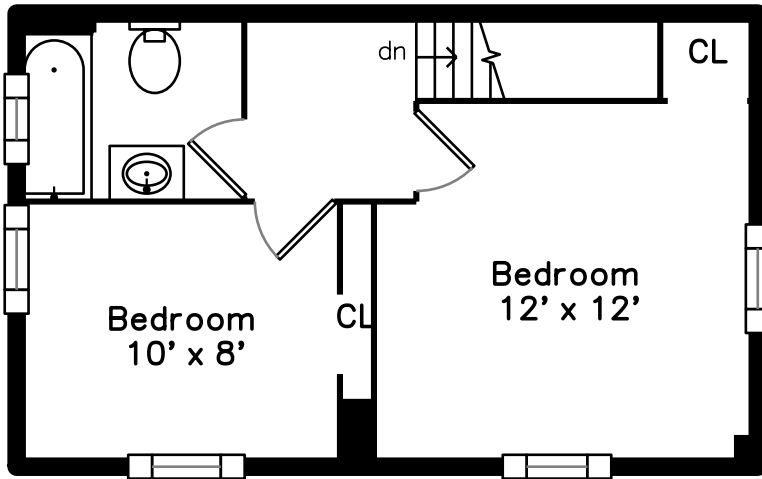

Upper

Main

**26 Friend Street
Waltham, MA 02453**

PicturePlan by  vis-home

Measurements may not be 100% accurate.
Floor plans are provided for convenience only.
Room sizes are not used to calculate area.

Upper

Main

Outside

Outside

Outside

Outside

Living Room

Living Room

Living Room

Living Room

Kitchen

Kitchen

Kitchen

Kitchen

Bedroom

Bedroom

Bedroom

Bedroom

Bedroom

Bathroom

Utility

Utility

Utility

Outside

Outside