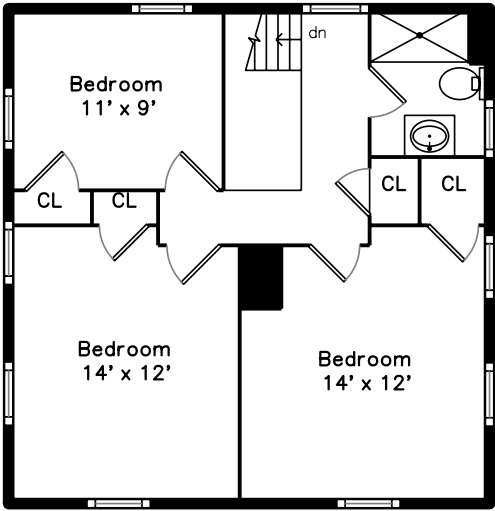

Upper

Main

Basement

40 Lindenwood Road
Stoneham, MA 02180

PicturePlan by  vis-home

Measurements may not be 100% accurate.
Floor plans are provided for convenience only.
Room sizes are not used to calculate area.

Upper

Main

Basement

Outside

Outside

Outside

Outside

Outside

Living Room

Living Room

Living Room

Living Room

Dining Room

Dining Room

Dining Room

Kitchen

Deck

Deck

Bedroom

Bedroom

Bedroom

Bedroom

Bedroom

Bedroom