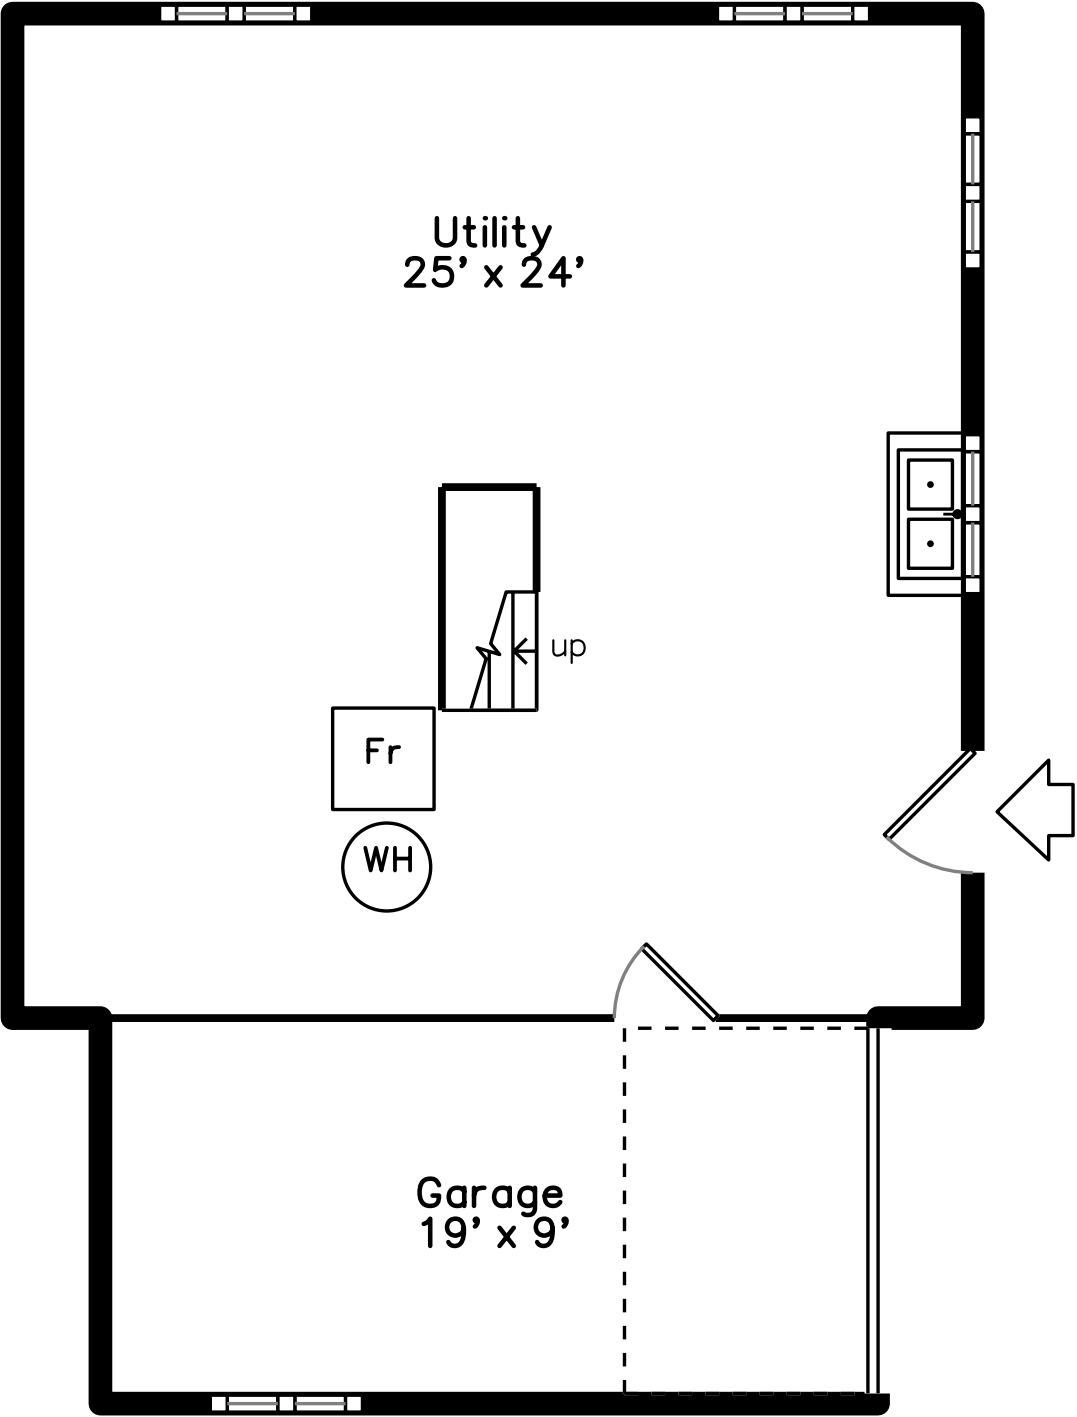

Upper

Main

Basement

40 Lindenwood Road
Stoneham, MA 02180

PicturePlan by  vis-home

Measurements may not be 100% accurate.
Floor plans are provided for convenience only.
Room sizes are not used to calculate area.

Upper

Main

Basement

Outside

Outside

Outside

Outside

Outside

Living Room

Living Room

Living Room

Living Room

Dining Room

Dining Room

Dining Room

Kitchen