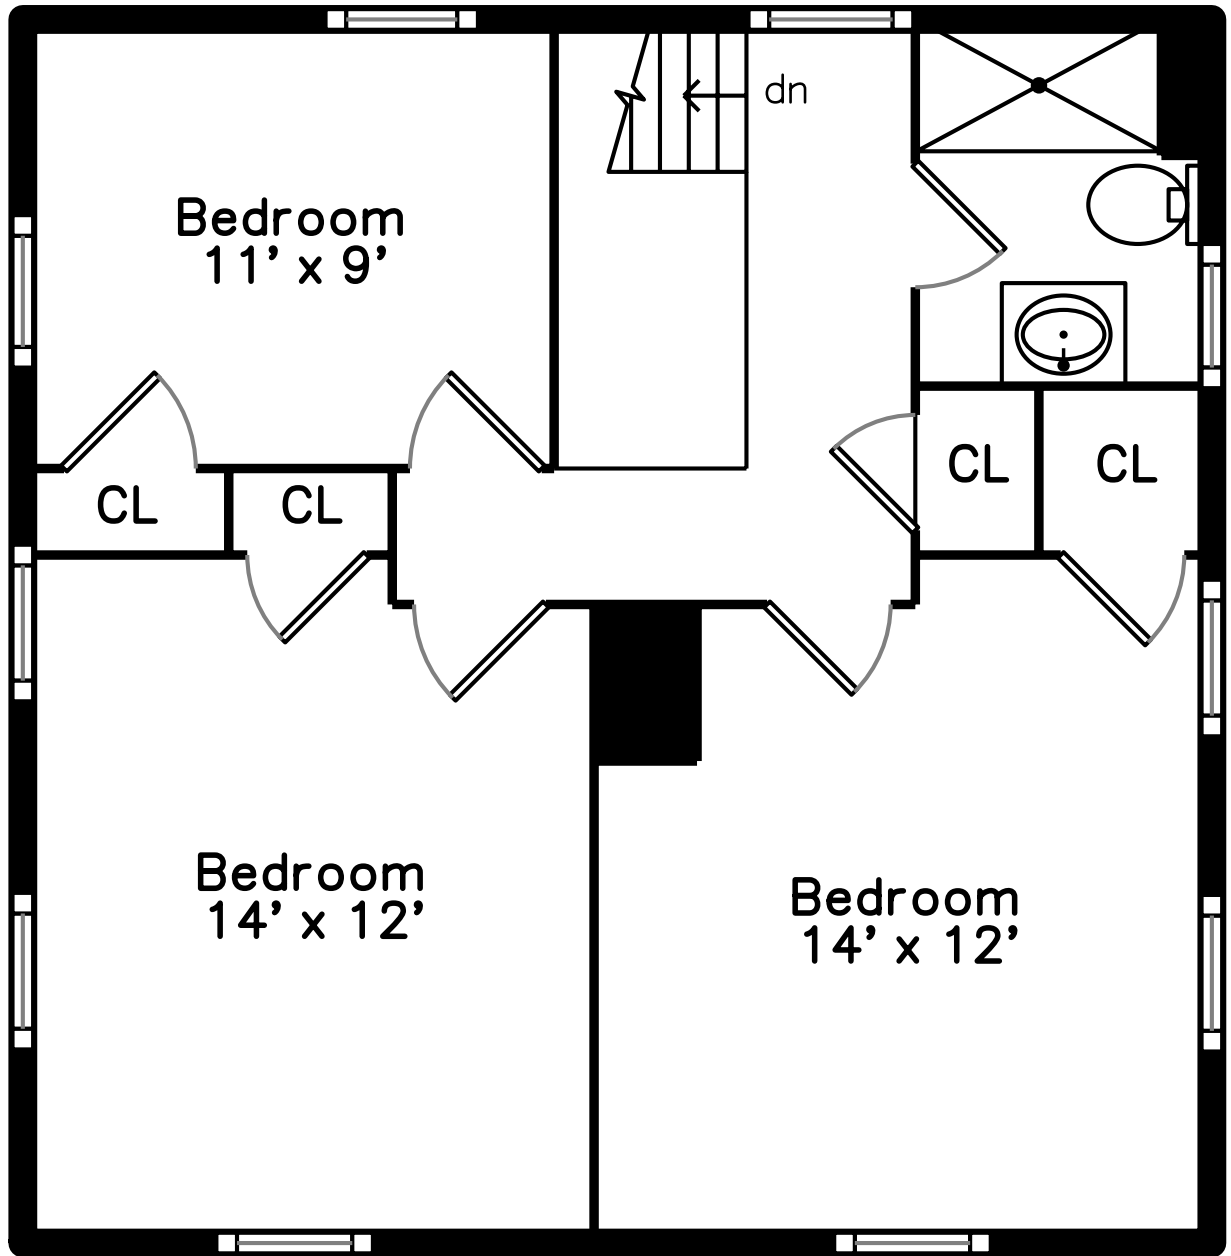

Upper

Main

Basement

40 Lindenwood Road
Stoneham, MA 02180

PicturePlan by  vis-home

Measurements may not be 100% accurate.
Floor plans are provided for convenience only.
Room sizes are not used to calculate area.

Upper

Main

Basement

Outside

Outside

Outside

Outside

Outside

Living Room

Living Room

Living Room

Living Room

Dining Room

Dining Room

Dining Room

Kitchen

Deck

Deck

Bedroom

Bedroom

Bedroom

Bedroom

Bedroom

Bedroom