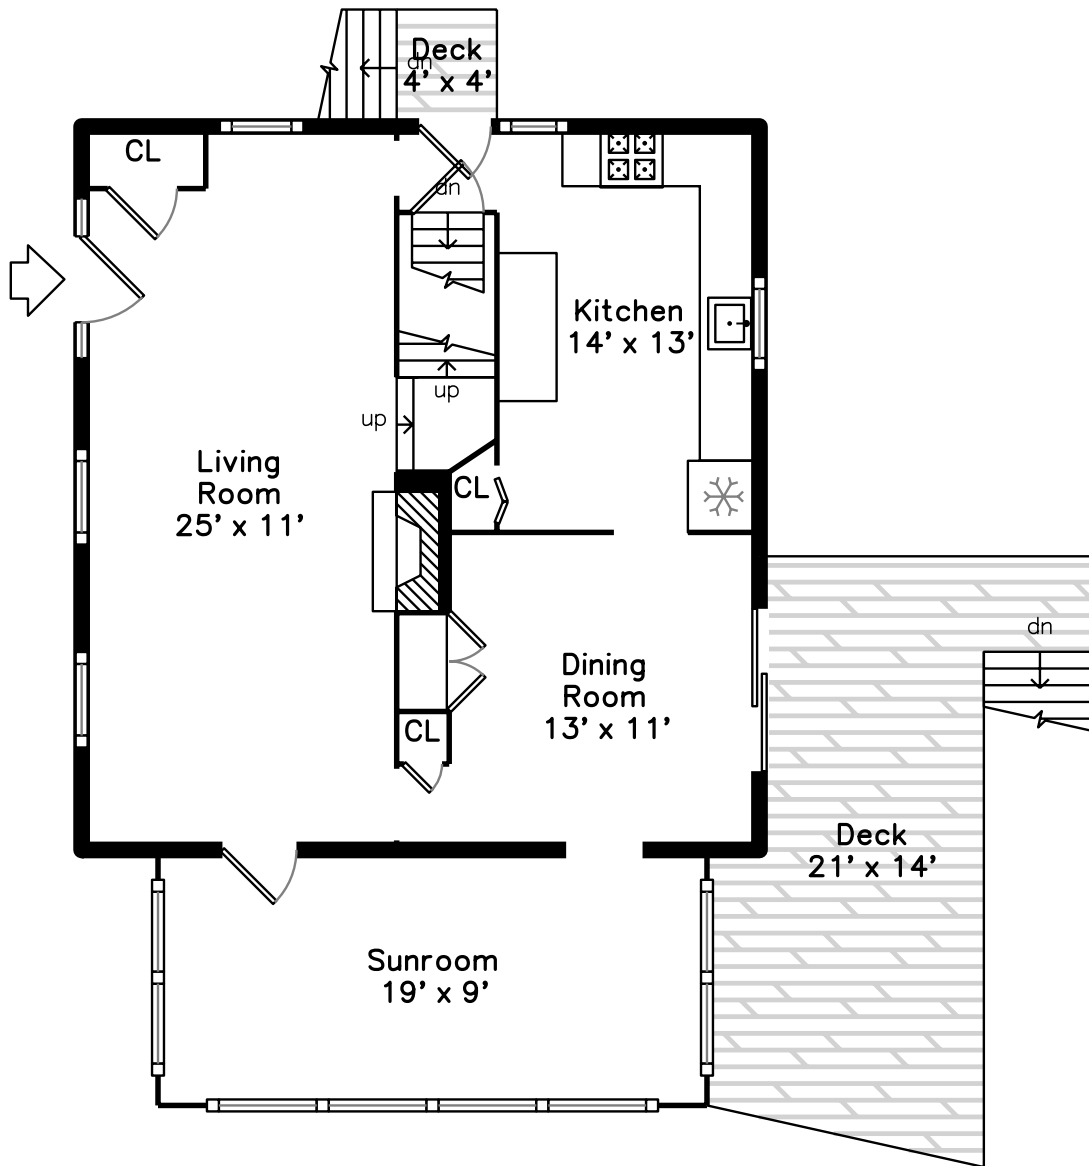

Upper

Main

Basement

40 Lindenwood Road
Stoneham, MA 02180

PicturePlan by  vis-home

Measurements may not be 100% accurate.
Floor plans are provided for convenience only.
Room sizes are not used to calculate area.

Upper

Main

Basement

Outside

Outside

Outside

Outside

Outside

Living Room

Living Room

Living Room

Living Room

Dining Room

Dining Room

Dining Room

Kitchen

Deck

Deck

Bedroom

Bedroom

Bedroom

Bedroom

Bedroom

Bedroom