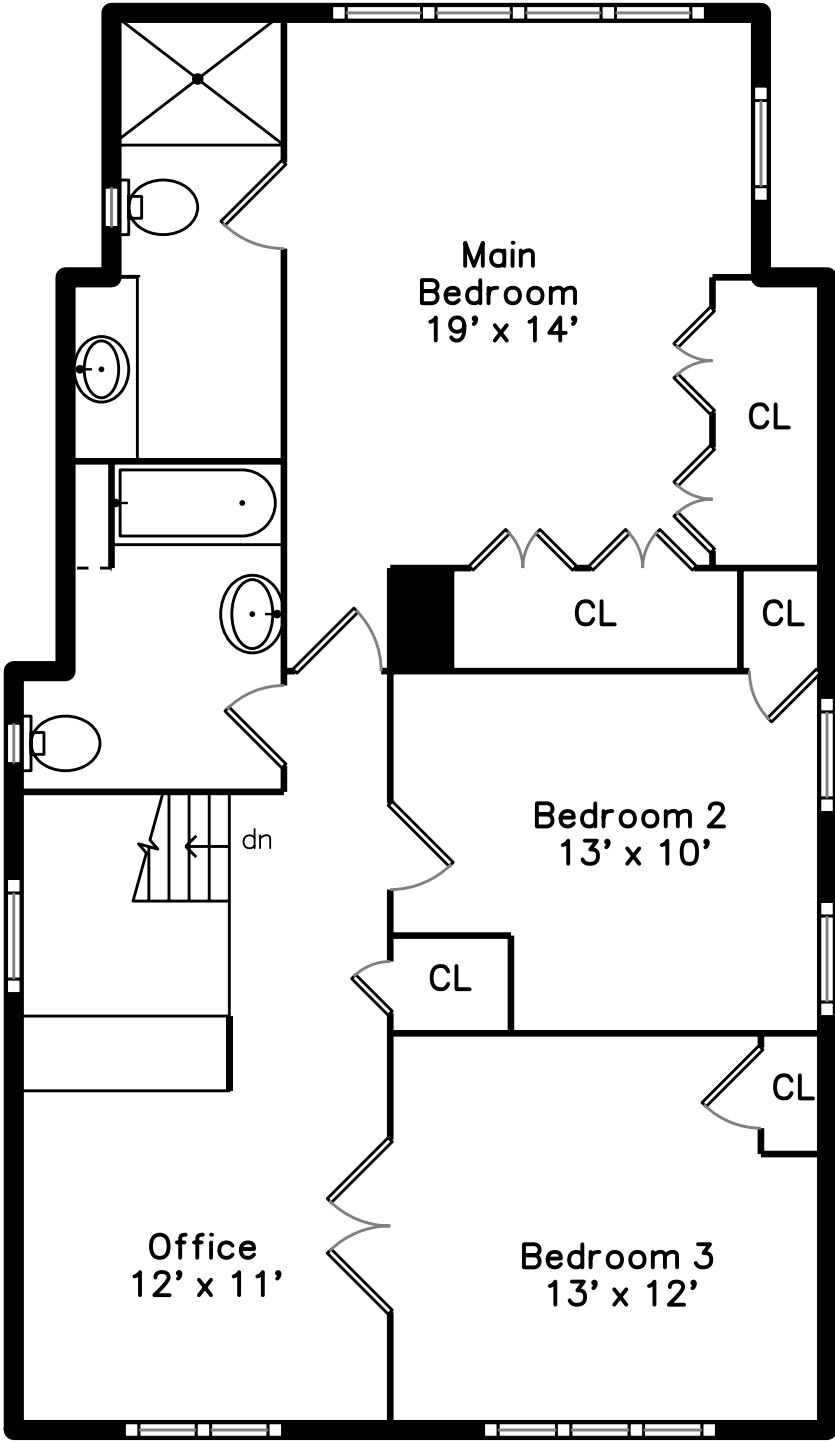

# Main

**23 Curtis Avenue  
Somerville, MA 02144**

PicturePlan by  vis-home

Measurements may not be 100% accurate.  
Floor plans are provided for convenience only.  
Room sizes are not used to calculate area.

# Upper

Living Room

Living Room

Living Room

Dining Room

Dining Room

Dining Room

Dining Room

Kitchen

Bedroom 3

Bedroom 3

Bedroom 3

Home Office

Home Office

Home Office

Main Bedroom

Main Bedroom