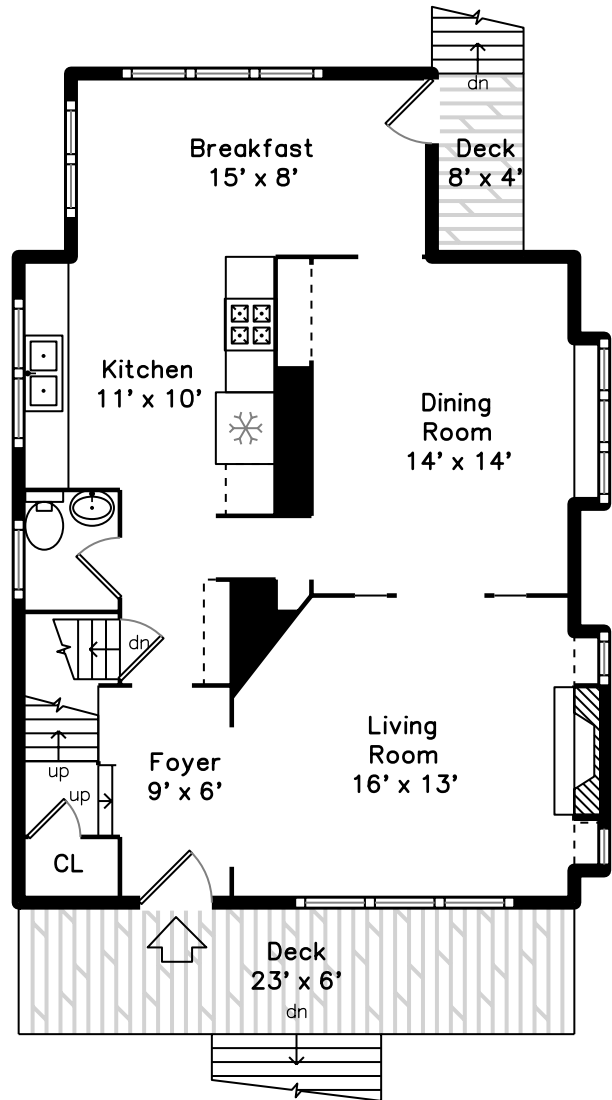

# Upper

# Main

**23 Curtis Avenue  
Somerville, MA 02144**

PicturePlan by  vis-home

Measurements may not be 100% accurate.  
Floor plans are provided for convenience only.  
Room sizes are not used to calculate area.

Living Room

Living Room

Living Room

Dining Room

Dining Room

Dining Room

Dining Room

Kitchen