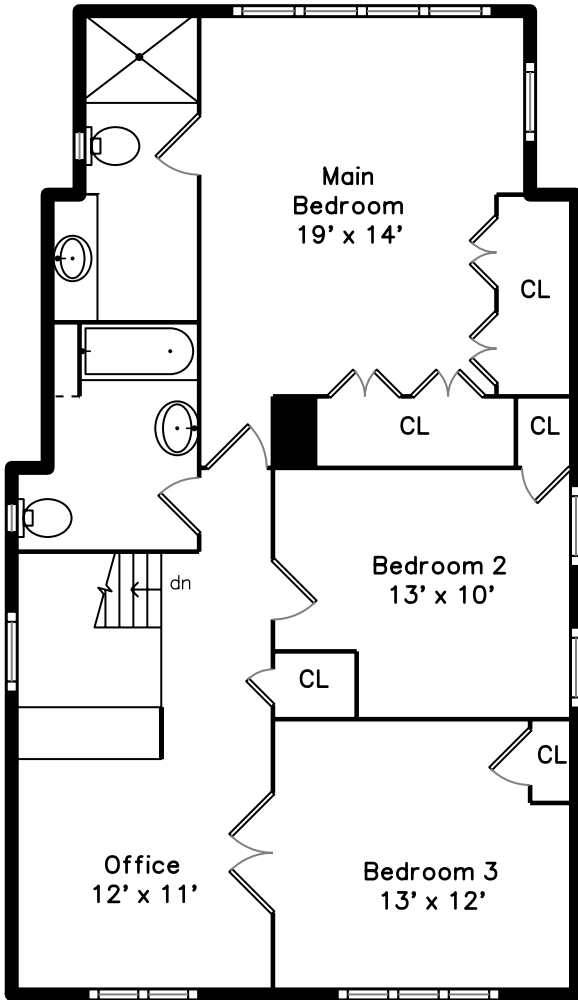

# Upper

# Main

**23 Curtis Avenue  
Somerville, MA 02144**

PicturePlan by  vis-home

Measurements may not be 100% accurate.  
Floor plans are provided for convenience only.  
Room sizes are not used to calculate area.

Living Room

Living Room

Living Room

Dining Room

Dining Room

Dining Room

Dining Room

Kitchen

Bedroom 3

Bedroom 3

Bedroom 3

Home Office

Home Office

Home Office

Main Bedroom

Main Bedroom