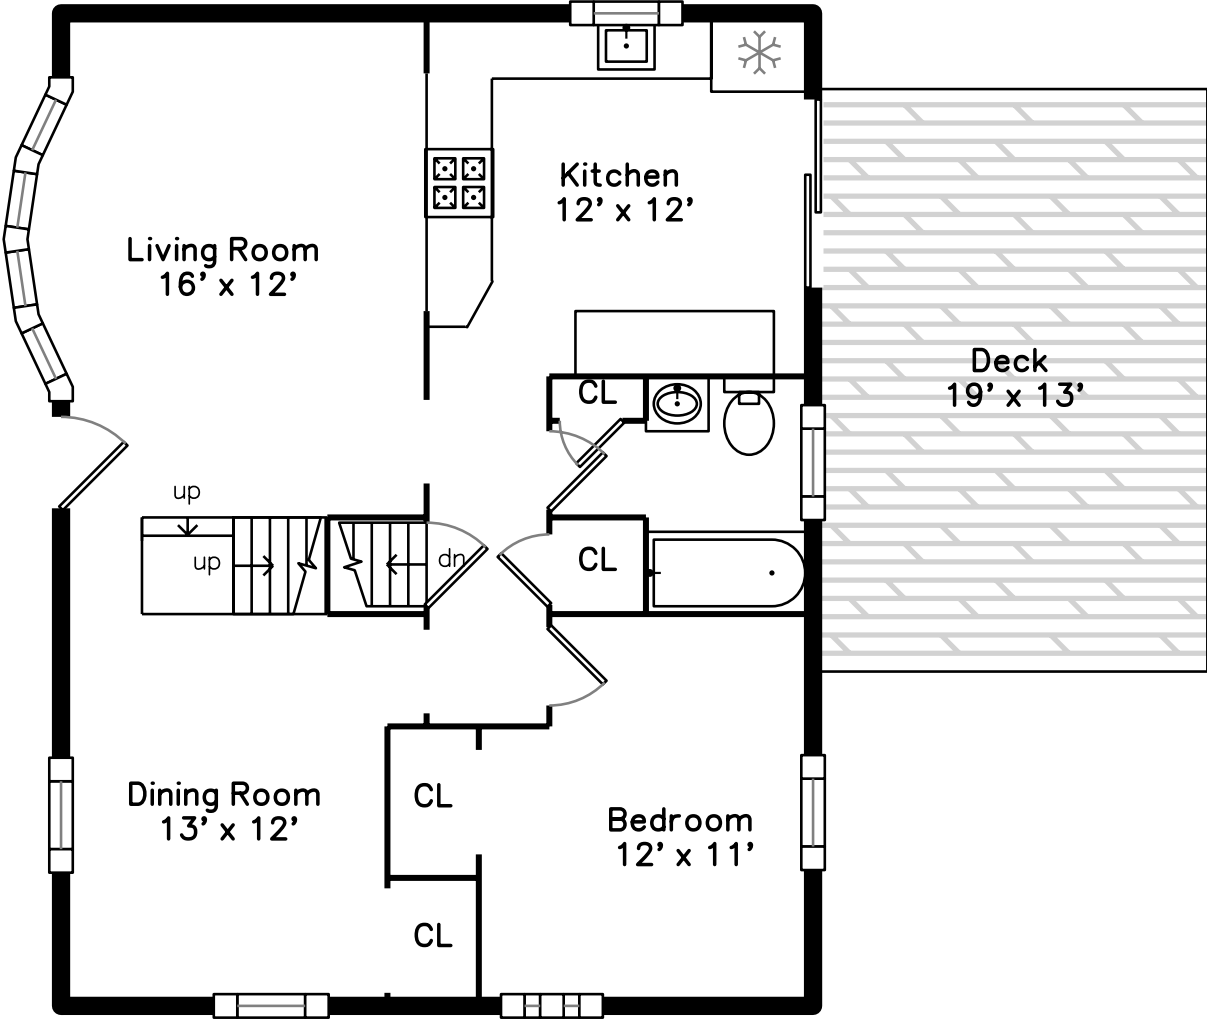

Upper

Main

28 Verdmont Avenue
Lynn, MA 01904

PicturePlan by  vis-home

Measurements may not be 100% accurate.
Floor plans are provided for convenience only.
Room sizes are not used to calculate area.

Upper

Main

Outside

Outside

Back

Back

Deck

Deck

Living Room

Living Room

Living Room

Dining Room

Dining Room

Kitchen

Kitchen

Kitchen

Bedroom

Bedroom

Bathroom

Bedroom

Bedroom

Bedroom

Bedroom

Bedroom

Bathroom

Basement