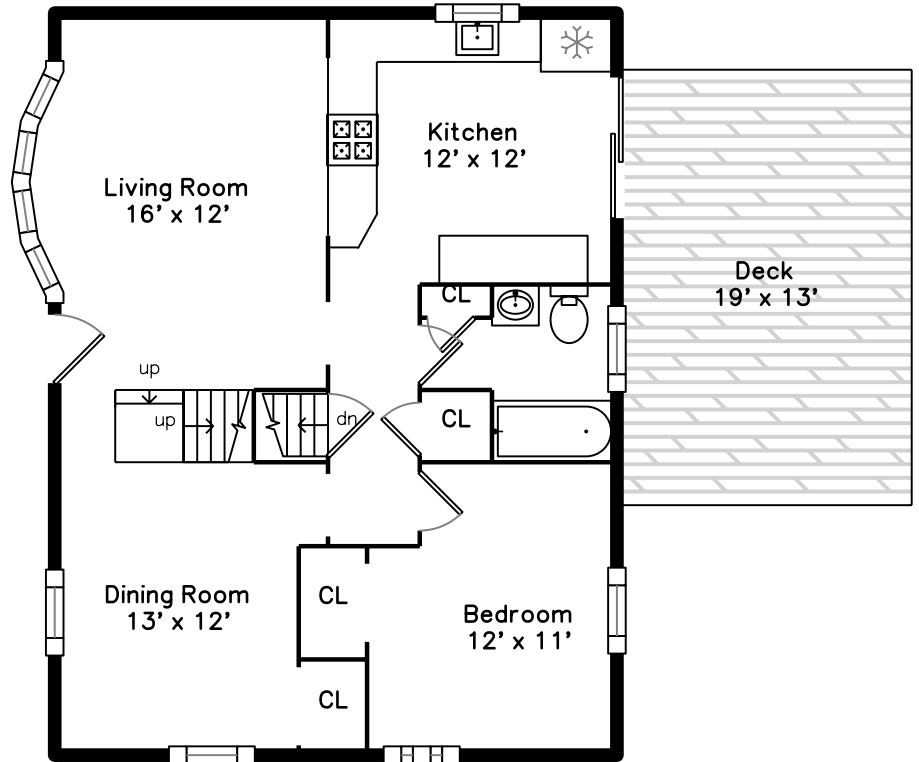

Upper

Main

28 Verdmont Avenue
Lynn, MA 01904

PicturePlan by  vis-home

Measurements may not be 100% accurate.
Floor plans are provided for convenience only.
Room sizes are not used to calculate area.

Upper

Main

Outside

Outside

Back

Back

Deck

Deck

Living Room

Living Room

Living Room

Dining Room

Dining Room

Kitchen

Kitchen

Kitchen

Bedroom

Bedroom

Bathroom

Bedroom

Bedroom

Bedroom

Bedroom

Bedroom

Bathroom

Basement