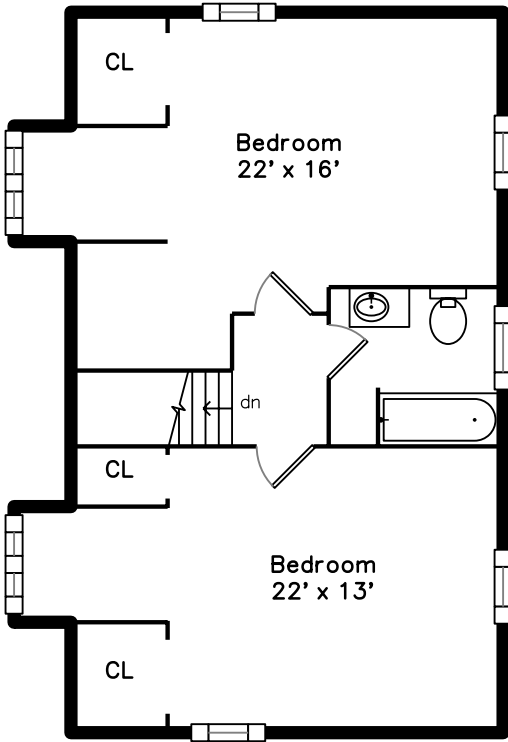

Upper

Main

28 Verdmont Avenue
Lynn, MA 01904

PicturePlan by  vis-home

Measurements may not be 100% accurate.
Floor plans are provided for convenience only.
Room sizes are not used to calculate area.

Upper

Main

Outside

Outside

Back

Back

Deck

Deck

Living Room

Living Room

Living Room

Dining Room

Dining Room

Kitchen

Kitchen

Kitchen

Bedroom

Bedroom

Bathroom

Bedroom

Bedroom

Bedroom

Bedroom

Bedroom

Bathroom

Basement