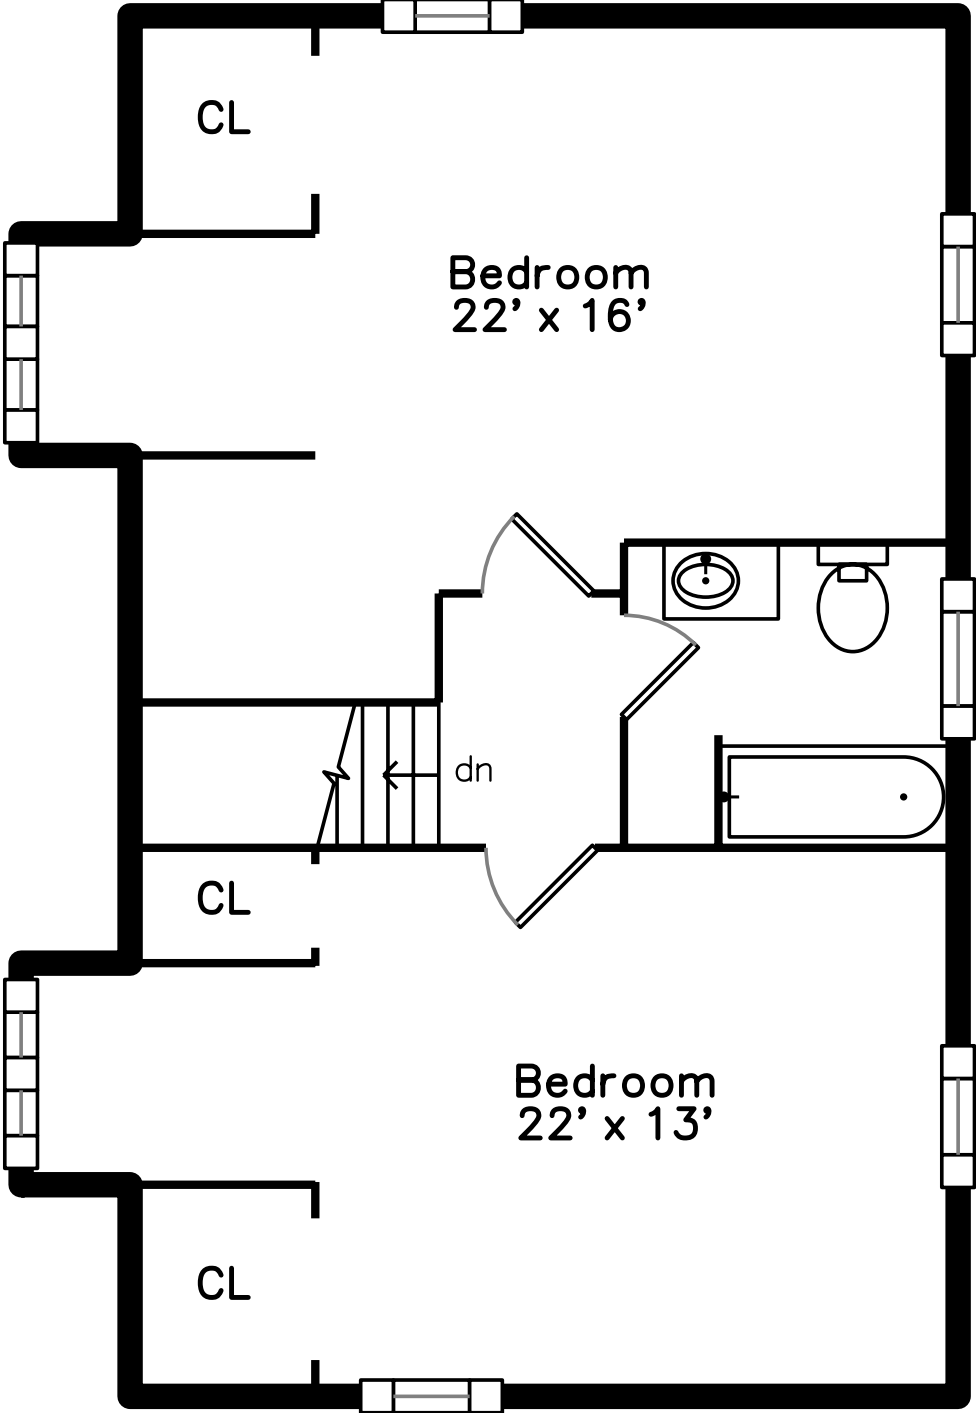

Upper

Main

28 Verdmont Avenue
Lynn, MA 01904

PicturePlan by  vis-home

Measurements may not be 100% accurate.
Floor plans are provided for convenience only.
Room sizes are not used to calculate area.

Upper

Main

Outside

Outside

Back

Back

Deck

Deck

Living Room

Living Room

Living Room

Dining Room

Dining Room

Kitchen

Kitchen

Kitchen

Bedroom

Bedroom

Bathroom

Bedroom

Bedroom

Bedroom

Bedroom

Bedroom

Bathroom

Basement