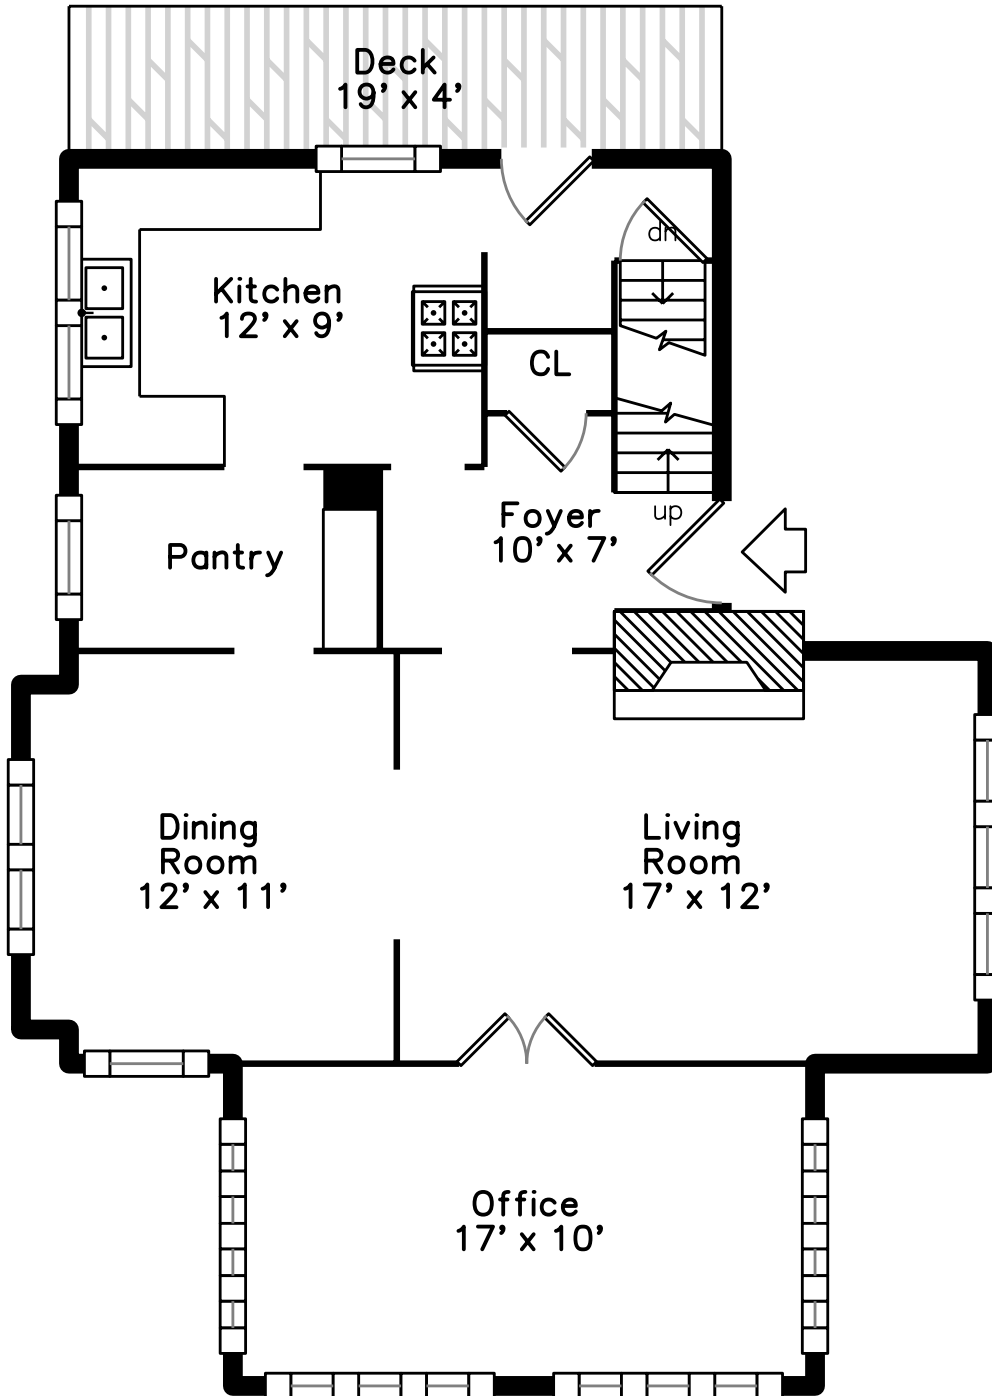

Upper

Main

12 Great Woods Road
Lynn, MA 01904

PicturePlan by  vis-home

Measurements may not be 100% accurate.
Floor plans are provided for convenience only.
Room sizes are not used to calculate area.

Upper

Main

Outside

Outside

Outside

Outside

Back

Back

Living Room

Living Room

Living Room

Dining Room

Dining Room

Kitchen

Kitchen

Kitchen

Office

Office

Bedroom

Bedroom

Bedroom

Bedroom

Bedroom

Bedroom

Bathroom