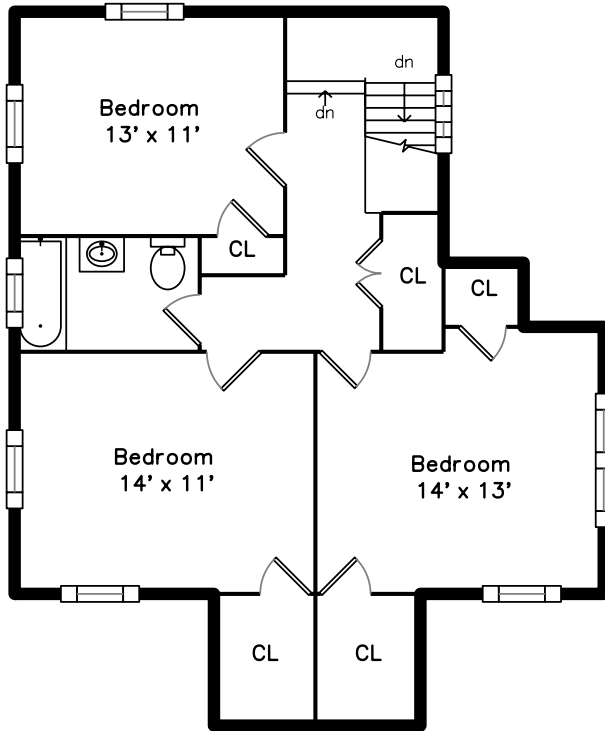

Upper

Main

12 Great Woods Road
Lynn, MA 01904

PicturePlan by  vis-home

Measurements may not be 100% accurate.
Floor plans are provided for convenience only.
Room sizes are not used to calculate area.

Upper

Main

Outside

Outside

Outside

Outside

Back

Back

Living Room

Living Room

Living Room

Dining Room

Dining Room

Kitchen

Kitchen

Kitchen

Office

Office

Bedroom

Bedroom

Bedroom

Bedroom

Bedroom

Bedroom

Bathroom