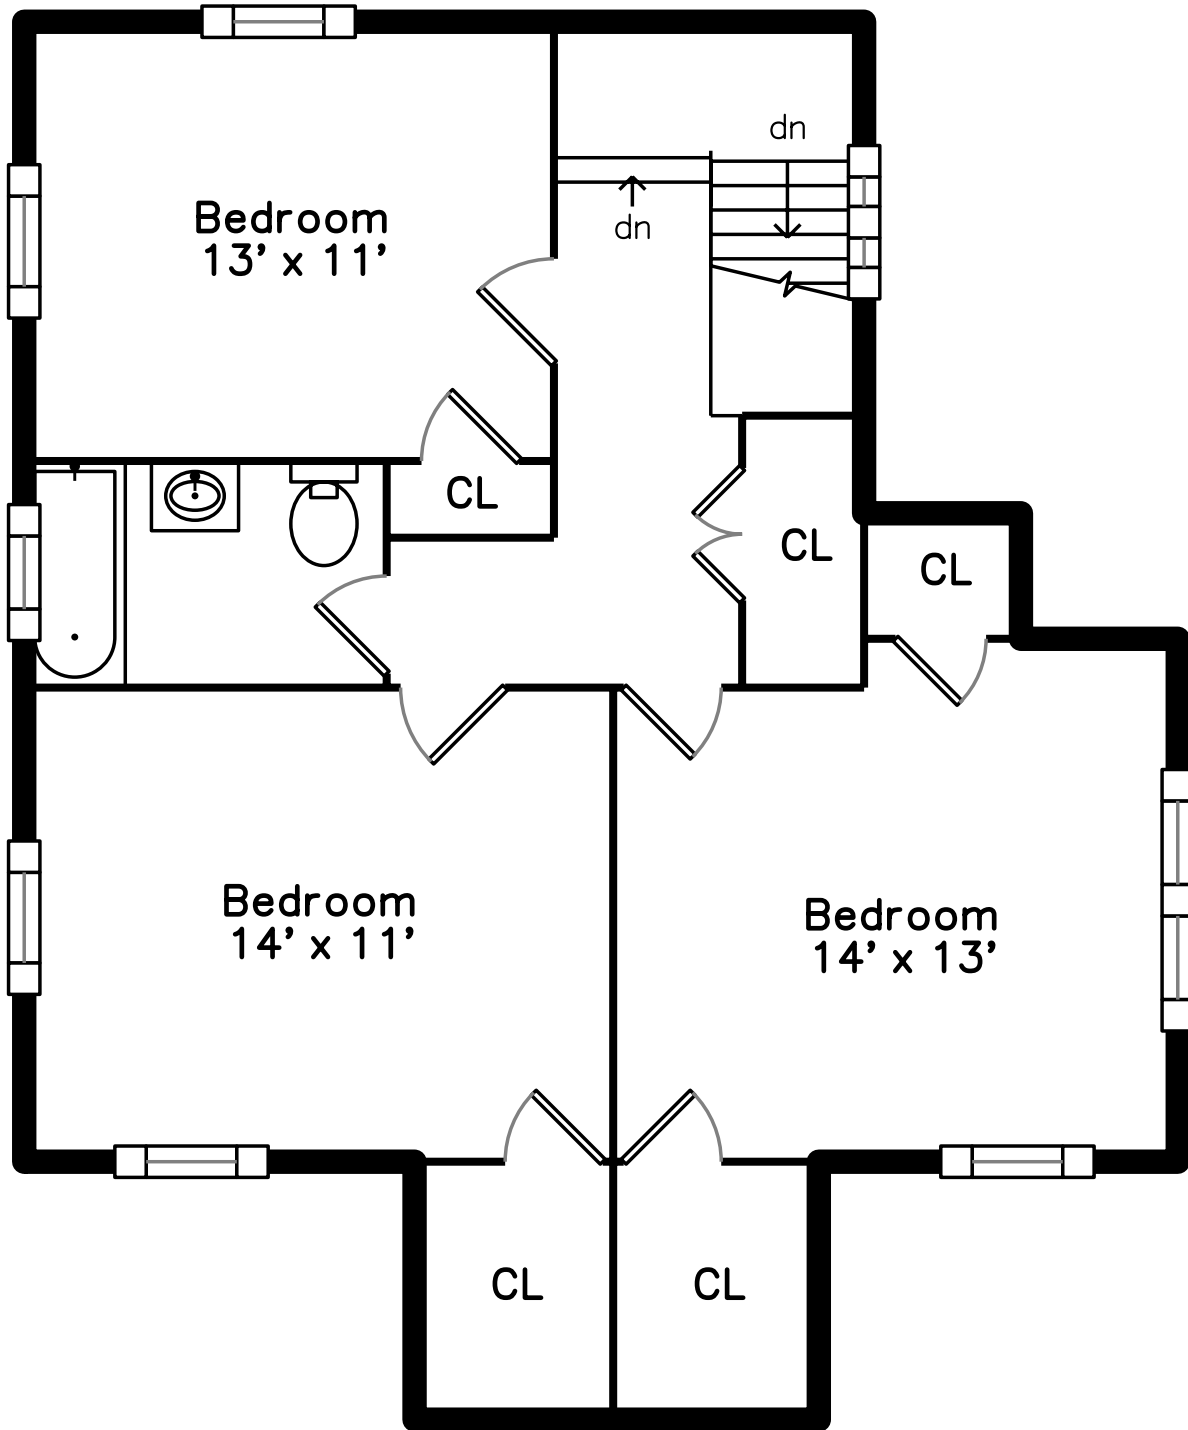

Upper

Main

12 Great Woods Road
Lynn, MA 01904

PicturePlan by  vis-home

Measurements may not be 100% accurate.
Floor plans are provided for convenience only.
Room sizes are not used to calculate area.

Upper

Main

Outside

Outside

Outside

Outside

Back

Back

Living Room

Living Room

Living Room

Dining Room

Dining Room

Kitchen

Kitchen

Kitchen

Office

Office

Bedroom

Bedroom

Bedroom

Bedroom

Bedroom

Bedroom

Bathroom