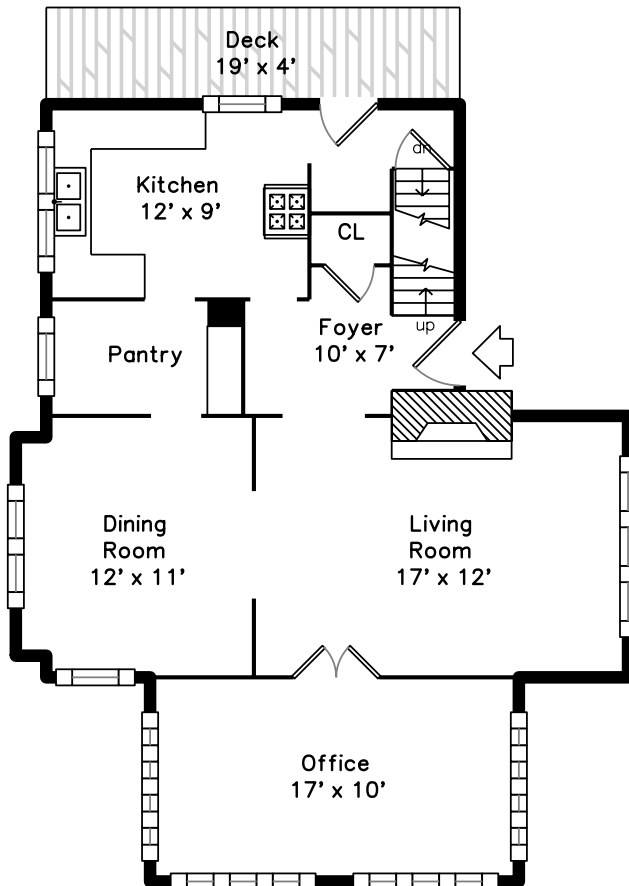

Upper

Main

12 Great Woods Road
Lynn, MA 01904

PicturePlan by  vis-home

Measurements may not be 100% accurate.
Floor plans are provided for convenience only.
Room sizes are not used to calculate area.

Upper

Main

Outside

Outside

Outside

Outside

Back

Back

Living Room

Living Room

Living Room

Dining Room

Dining Room

Kitchen

Kitchen

Kitchen

Office

Office

Bedroom

Bedroom

Bedroom

Bedroom

Bedroom

Bedroom

Bathroom