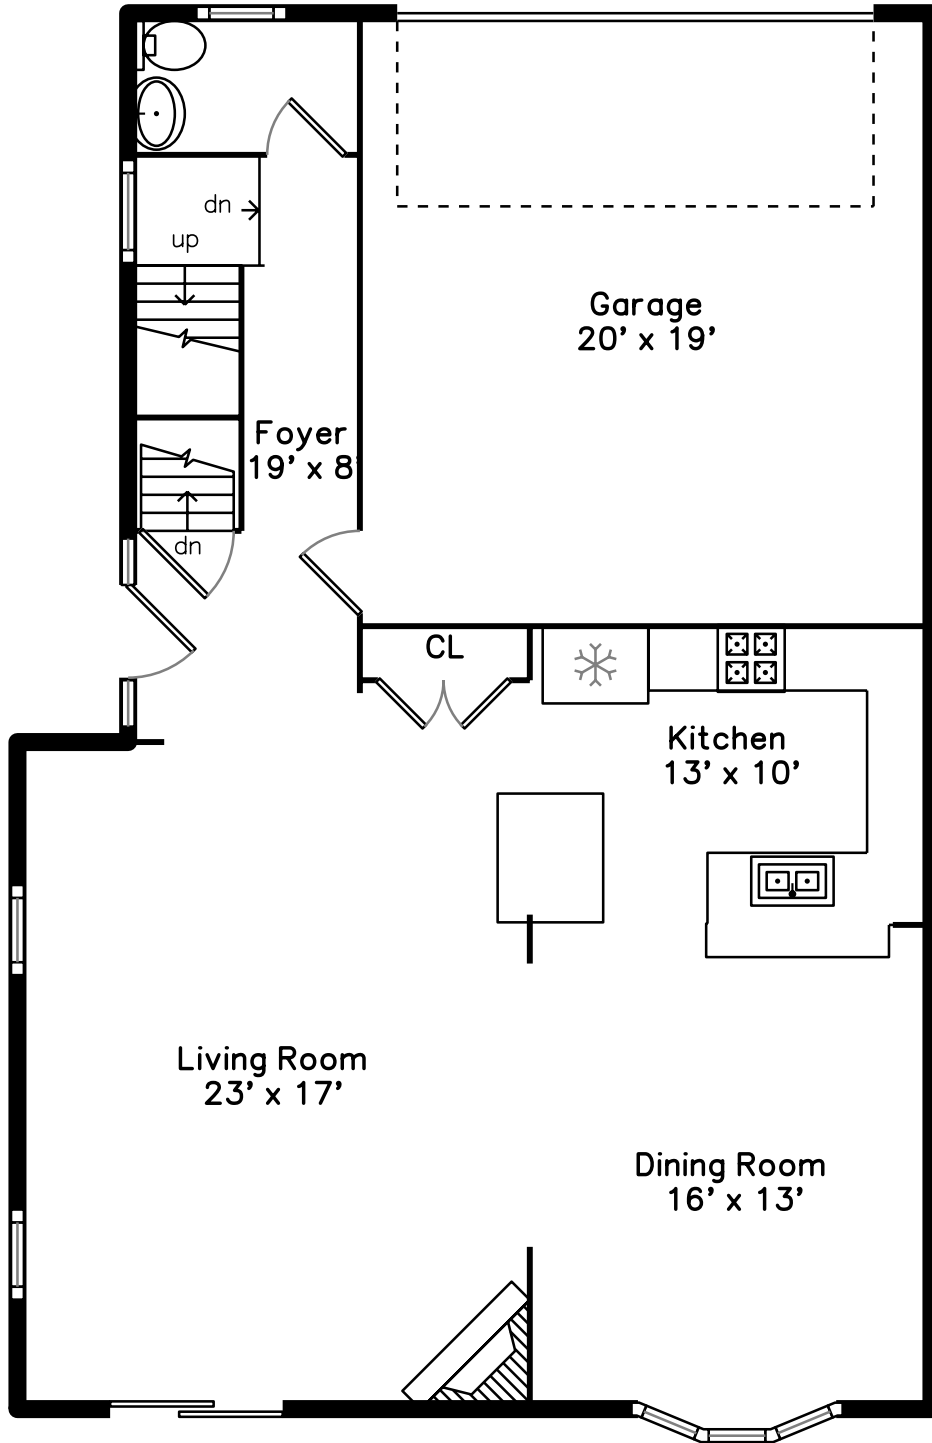

Top

Main

Upper

Lower

**39 Court Street 6
Newton, MA 02458**

PicturePlan by  vis-home

Measurements may not be 100% accurate.
Floor plans are provided for convenience only.
Room sizes are not used to calculate area.

Top

Upper

Main

Lower

Kitchen
12' x 8'

Storage
9' x 6'

Recreation Room
24' x 23'

CL

Outside

Outside

Outside

Outside

Foyer

Foyer

Foyer

Living Room

Living Room

Living Room

Living Room

Living Room

Living Room

Dining Room

Dining Room

Dining Room