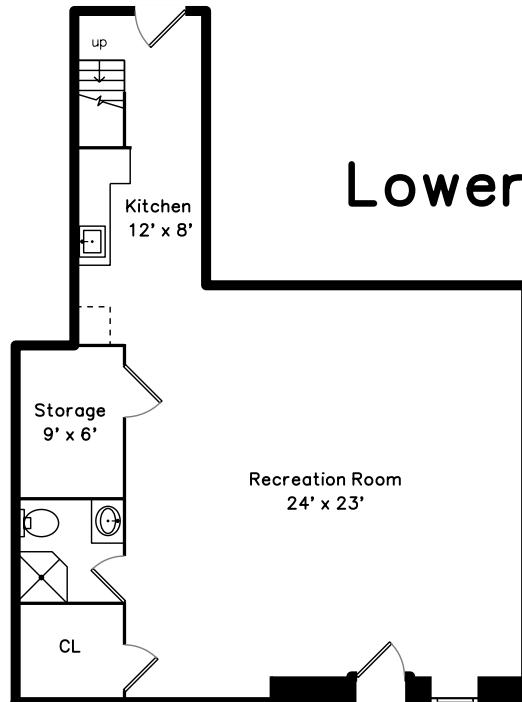

Top

Main

Upper

Lower

**39 Court Street 6
Newton, MA 02458**

PicturePlan by  vis-home

Measurements may not be 100% accurate.
Floor plans are provided for convenience only.
Room sizes are not used to calculate area.

Top

Upper

Main

Lower

Kitchen
12' x 8'

Storage
9' x 6'

Recreation Room
24' x 23'

CL

Living Room

Living Room

Living Room

Living Room

Living Room

Dining Room

Dining Room

Dining Room

Main Bathroom

Bathroom

Laundry

Bedroom

Bedroom

Bedroom

Bedroom

Office