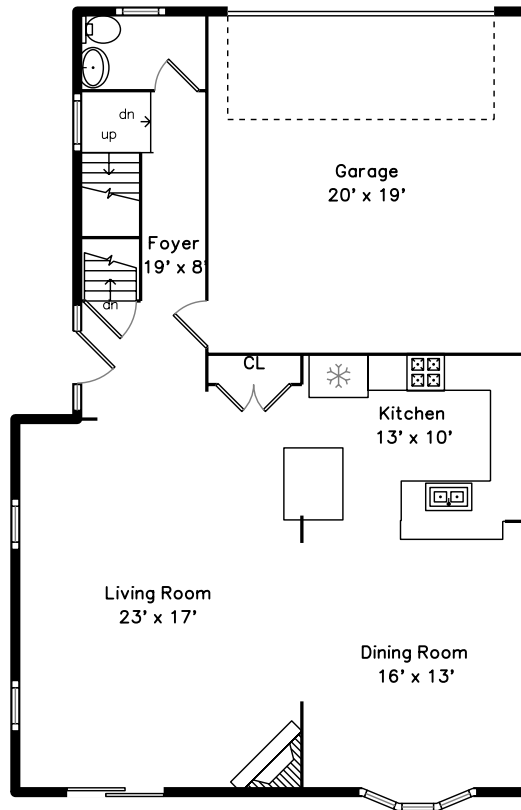

Top

Main

Upper

Lower

**39 Court Street 6
Newton, MA 02458**

PicturePlan by  vis-home

Measurements may not be 100% accurate.
Floor plans are provided for convenience only.
Room sizes are not used to calculate area.

Top

Upper

Main

Lower

Kitchen
12' x 8'

Storage
9' x 6'

Recreation Room
24' x 23'

CL

Living Room

Living Room

Living Room

Living Room

Living Room

Dining Room

Dining Room

Dining Room

Main Bathroom

Bathroom

Laundry

Bedroom

Bedroom

Bedroom

Bedroom

Office