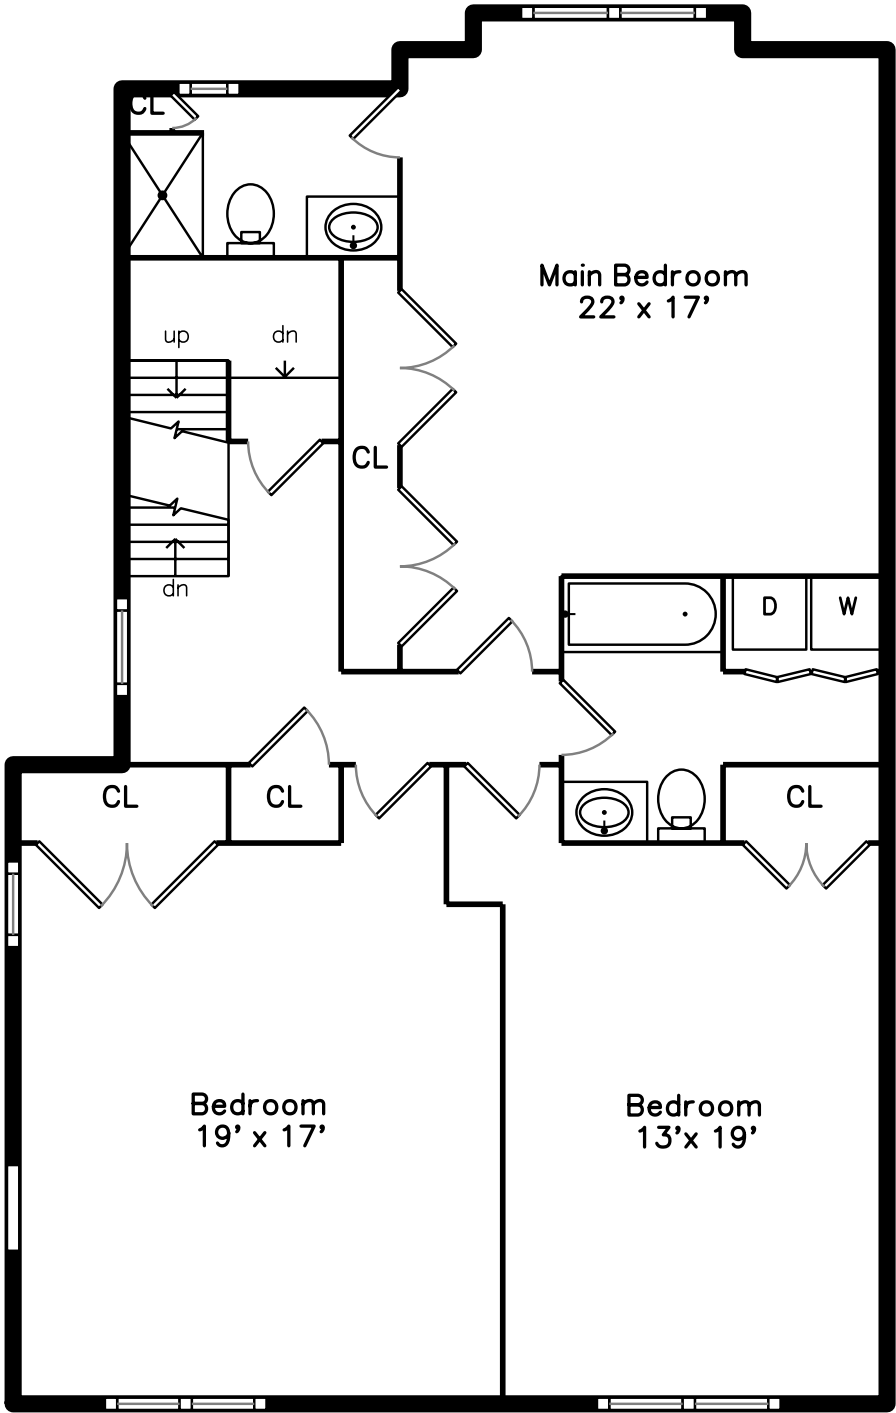

Top

Main

Upper

Lower

**39 Court Street 6
Newton, MA 02458**

PicturePlan by  vis-home

Measurements may not be 100% accurate.
Floor plans are provided for convenience only.
Room sizes are not used to calculate area.

Top

Upper

Main

Lower

Kitchen
12' x 8'

Storage
9' x 6'

Recreation Room
24' x 23'

CL

Living Room

Living Room

Living Room

Living Room

Living Room

Dining Room

Dining Room

Dining Room

Main Bathroom

Bathroom

Laundry

Bedroom

Bedroom

Bedroom

Bedroom

Office