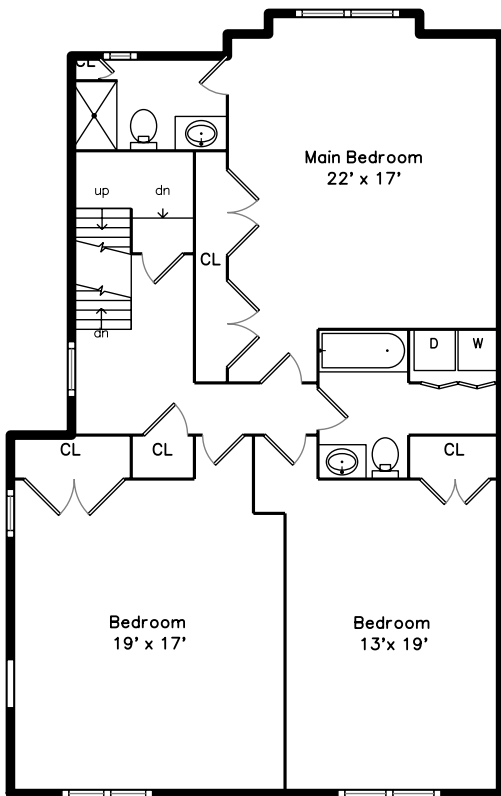

Top

Main

Upper

Lower

**39 Court Street 6
Newton, MA 02458**

PicturePlan by  vis-home

Measurements may not be 100% accurate.
Floor plans are provided for convenience only.
Room sizes are not used to calculate area.

Top

Upper

Main

Lower

Kitchen
12' x 8'

Storage
9' x 6'

Recreation Room
24' x 23'

CL

Living Room

Living Room

Living Room

Living Room

Living Room

Dining Room

Dining Room

Dining Room

Main Bathroom

Bathroom

Laundry

Bedroom

Bedroom

Bedroom

Bedroom

Office