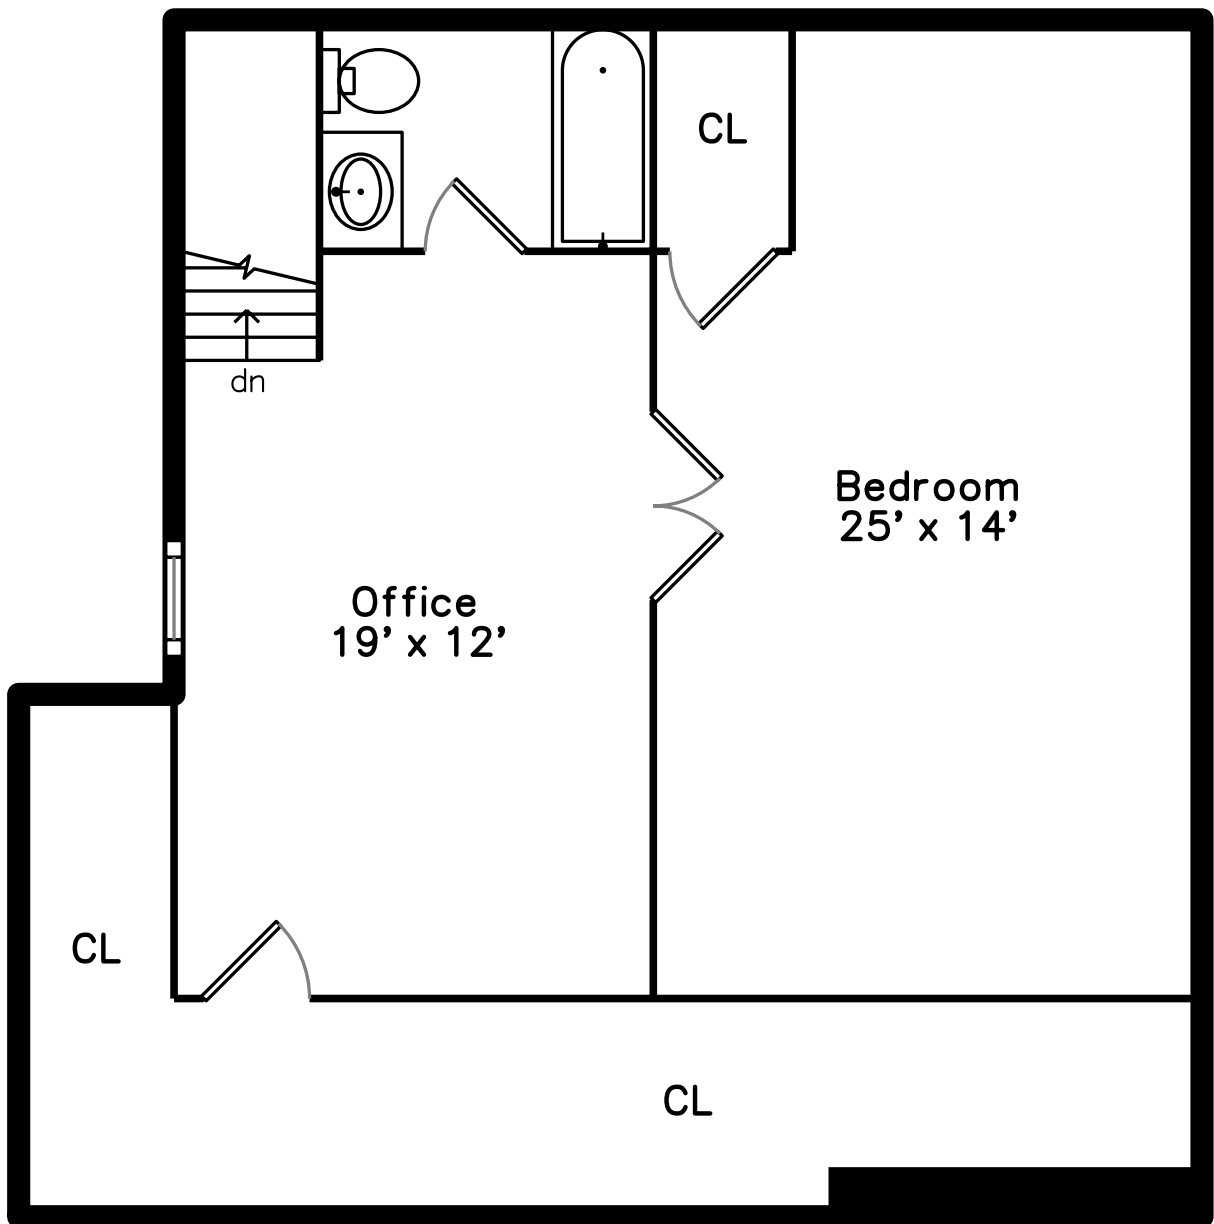

Top

Main

Upper

Lower

**39 Court Street 6
Newton, MA 02458**

PicturePlan by  vis-home

Measurements may not be 100% accurate.
Floor plans are provided for convenience only.
Room sizes are not used to calculate area.

Top

Upper

Main

Lower

Kitchen
12' x 8'

Storage
9' x 6'

Recreation Room
24' x 23'

CL

Living Room

Living Room

Living Room

Living Room

Living Room

Dining Room

Dining Room

Dining Room