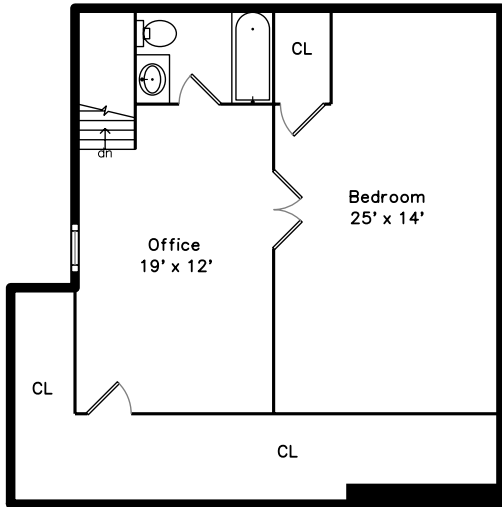

Top

Main

Upper

Lower

**39 Court Street 6
Newton, MA 02458**

PicturePlan by  vis-home

Measurements may not be 100% accurate.
Floor plans are provided for convenience only.
Room sizes are not used to calculate area.

Top

Upper

Main

Lower

Kitchen
12' x 8'

Storage
9' x 6'

Recreation Room
24' x 23'

CL

Living Room

Living Room

Living Room

Living Room

Living Room

Dining Room

Dining Room

Dining Room

Office

Office

Office

Office

Closet

Closet

Main Bathroom

Family Room