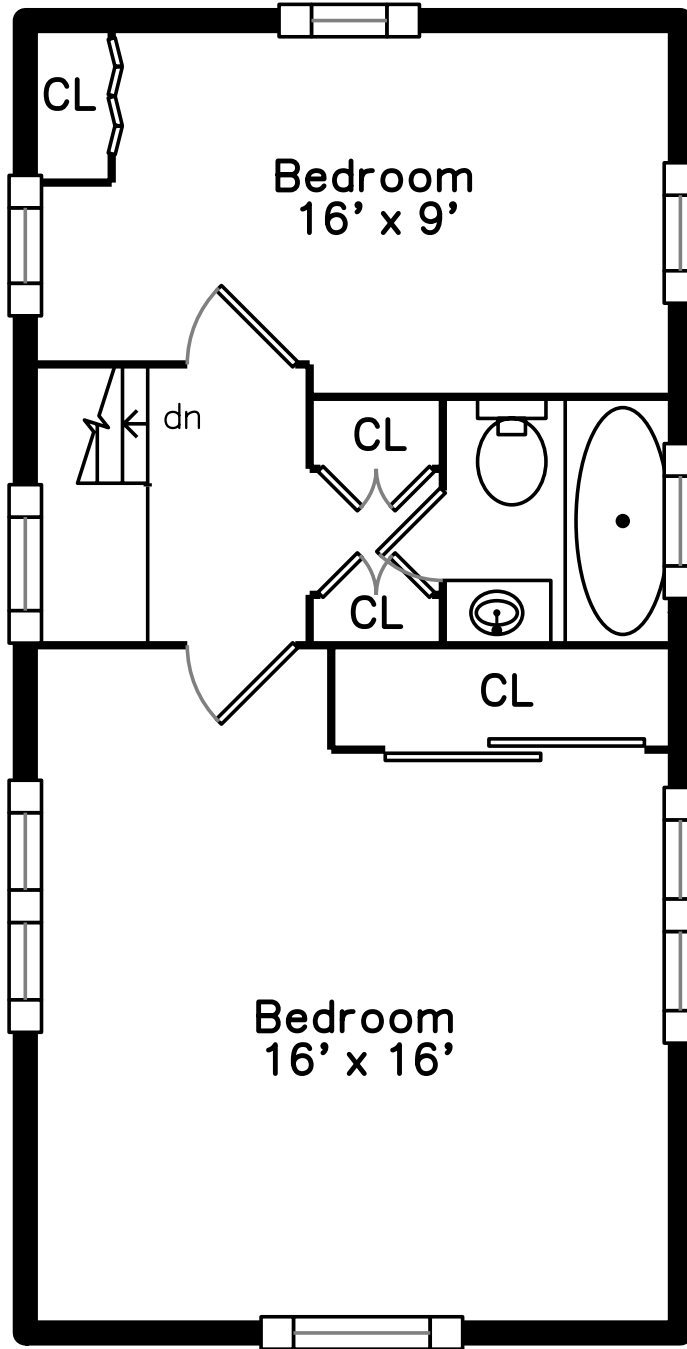

Upper

Main

Lower

128 Gardner Road
Brookline, MA 02445

PicturePlan by  vis-home

Measurements may not be 100% accurate.
Floor plans are provided for convenience only.
Room sizes are not used to calculate area.

Upper

Main

Lower

Outside

Outside

Outside

Outside

Outside