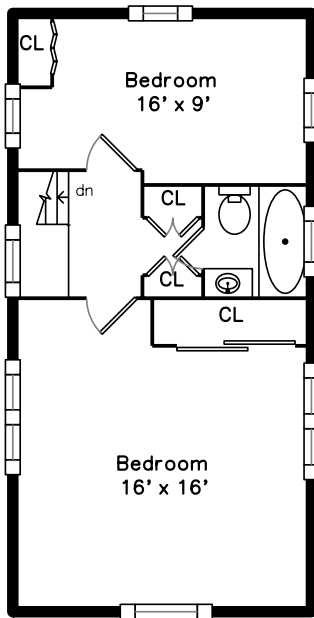

Upper

Main

Lower

128 Gardner Road
Brookline, MA 02445

PicturePlan by  vis-home

Measurements may not be 100% accurate.
Floor plans are provided for convenience only.
Room sizes are not used to calculate area.

Upper

Main

Lower

Outside

Outside

Outside

Outside

Outside