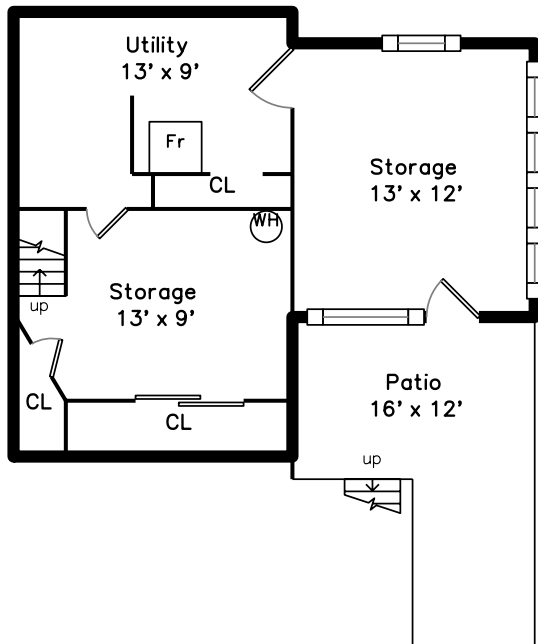

Upper

Main

Lower

128 Gardner Road
Brookline, MA 02445

PicturePlan by  vis-home

Measurements may not be 100% accurate.
Floor plans are provided for convenience only.
Room sizes are not used to calculate area.

Upper

Main

Lower

Outside

Outside

Outside

Outside

Outside