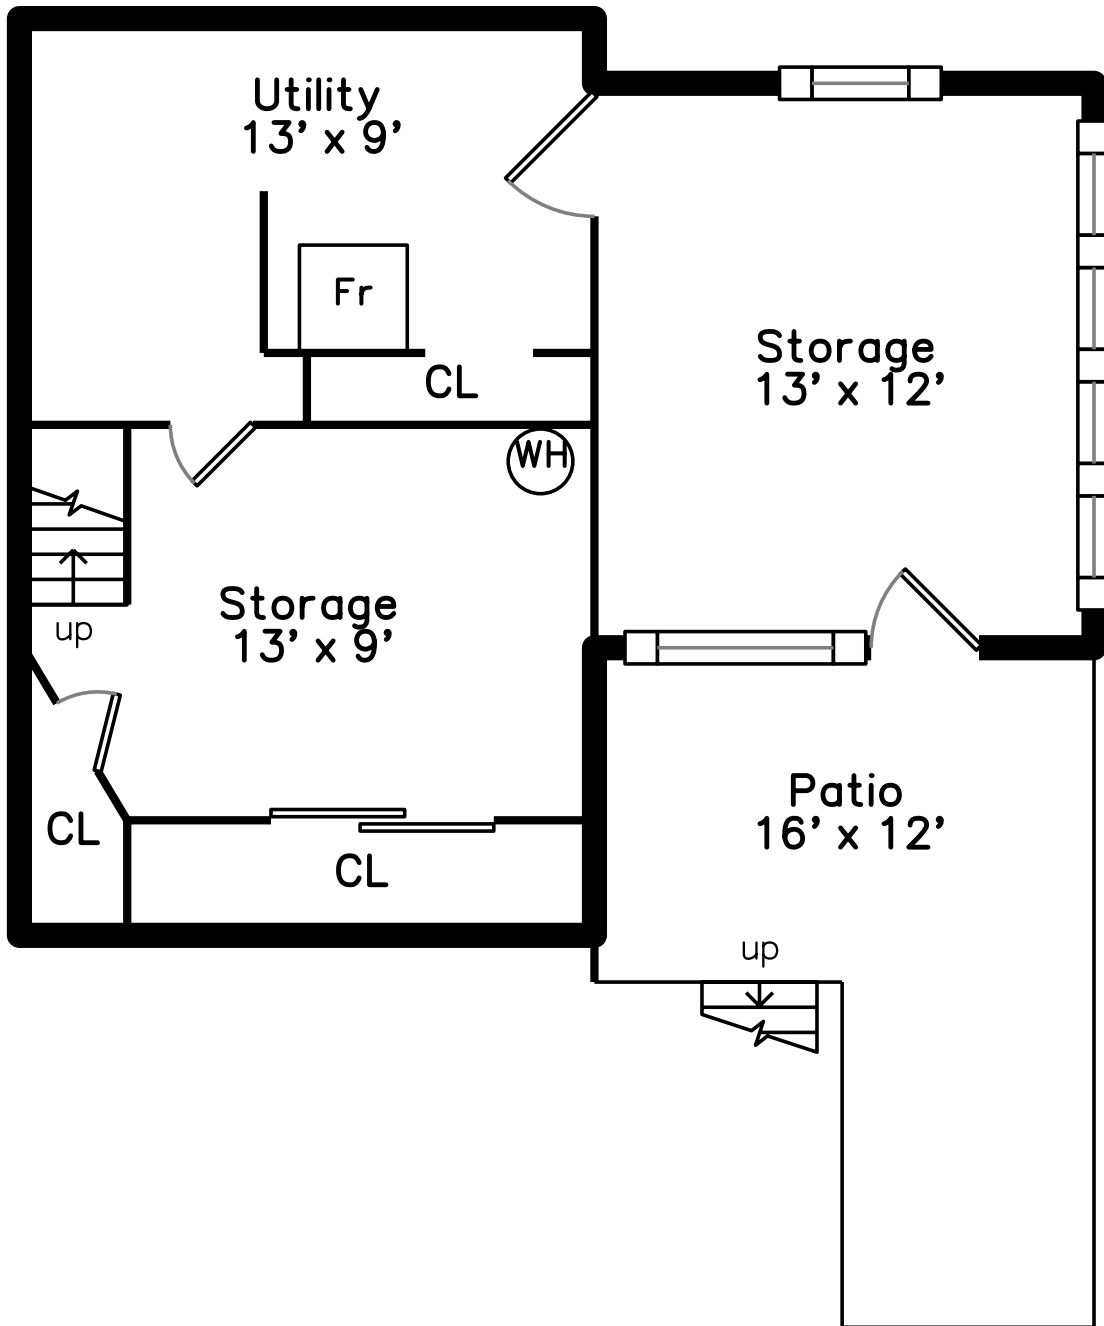

Upper

Main

Lower

128 Gardner Road
Brookline, MA 02445

PicturePlan by  vis-home

Measurements may not be 100% accurate.
Floor plans are provided for convenience only.
Room sizes are not used to calculate area.

Upper

Main

Lower

Outside

Outside

Outside

Outside

Outside