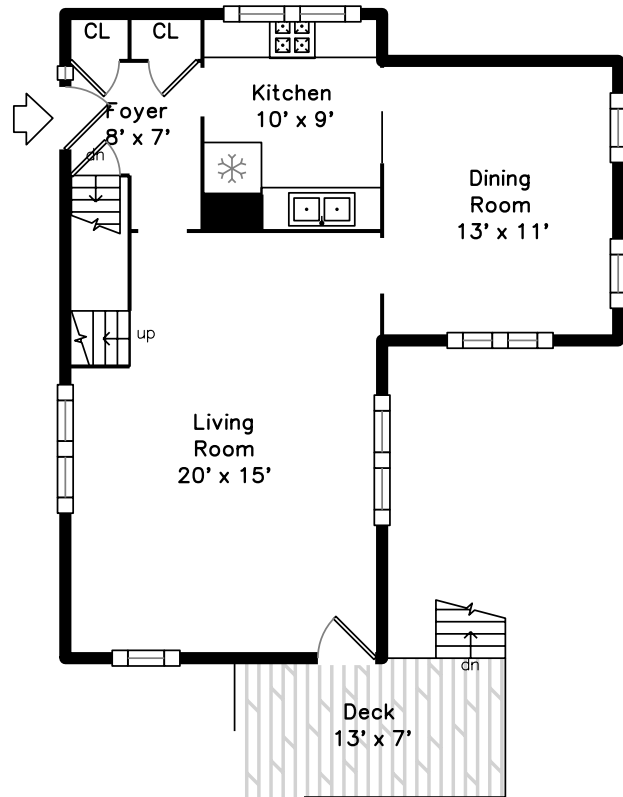

Upper

Main

Lower

128 Gardner Road
Brookline, MA 02445

PicturePlan by  vis-home

Measurements may not be 100% accurate.
Floor plans are provided for convenience only.
Room sizes are not used to calculate area.

Upper

Main

Lower

Outside

Outside

Outside

Outside

Outside