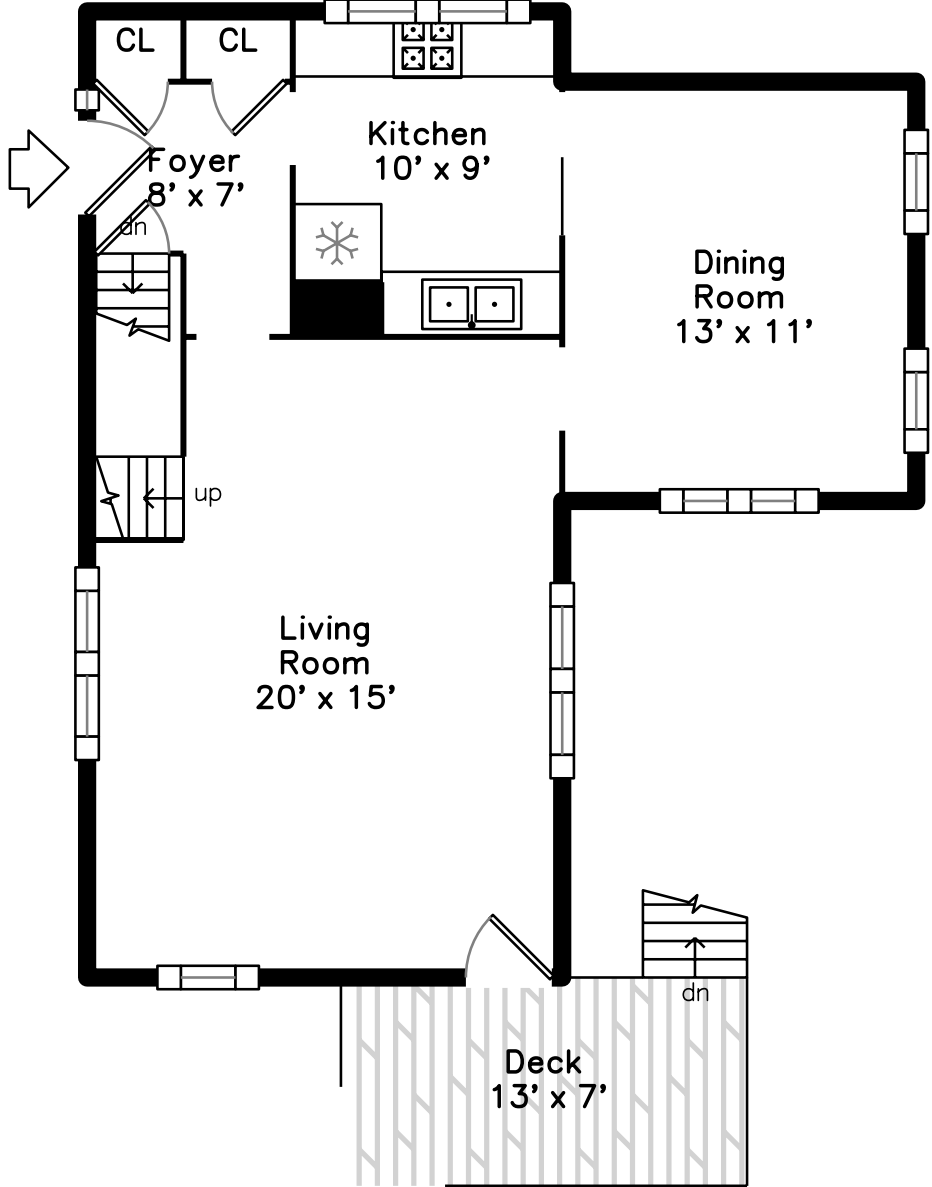

Upper

Main

Lower

128 Gardner Road
Brookline, MA 02445

PicturePlan by  vis-home

Measurements may not be 100% accurate.
Floor plans are provided for convenience only.
Room sizes are not used to calculate area.

Upper

Main

Lower

Outside

Outside

Outside

Outside

Outside