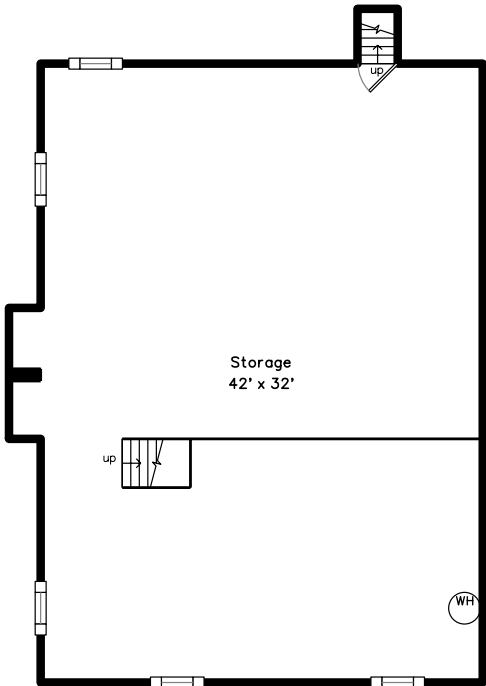

Upper

Main

Basement

658 Commonwealth Avenue
Newton, MA 02459

PicturePlan by  vis-home

Measurements may not be 100% accurate.
Floor plans are provided for convenience only.
Room sizes are not used to calculate area.

Upper

Main

Basement

Outside

Outside

Outside

Back

Back