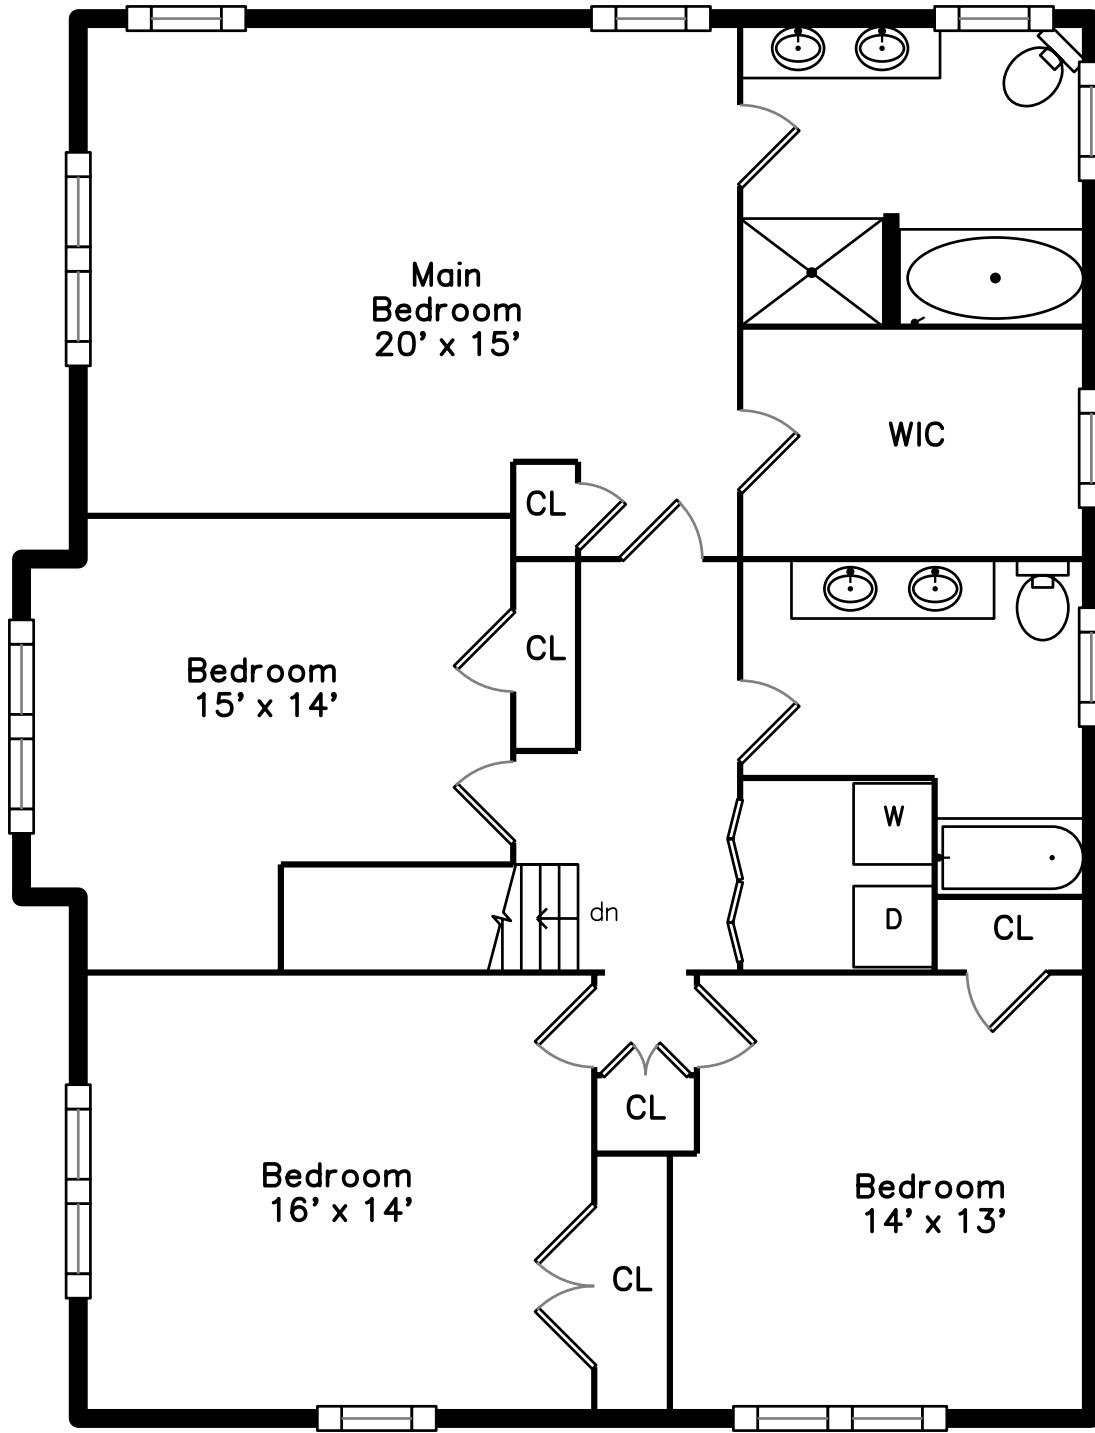

Upper

Main

Basement

658 Commonwealth Avenue
Newton, MA 02459

PicturePlan by  vis-home

Measurements may not be 100% accurate.
Floor plans are provided for convenience only.
Room sizes are not used to calculate area.

Upper

Main

Basement

Outside

Outside

Outside

Back

Back

Foyer

Dining Room

Dining Room

Dining Room

Dining Room

Kitchen

Kitchen

Kitchen

Kitchen

Kitchen

Kitchen

Kitchen

Family Room

Family Room

Family Room

Study