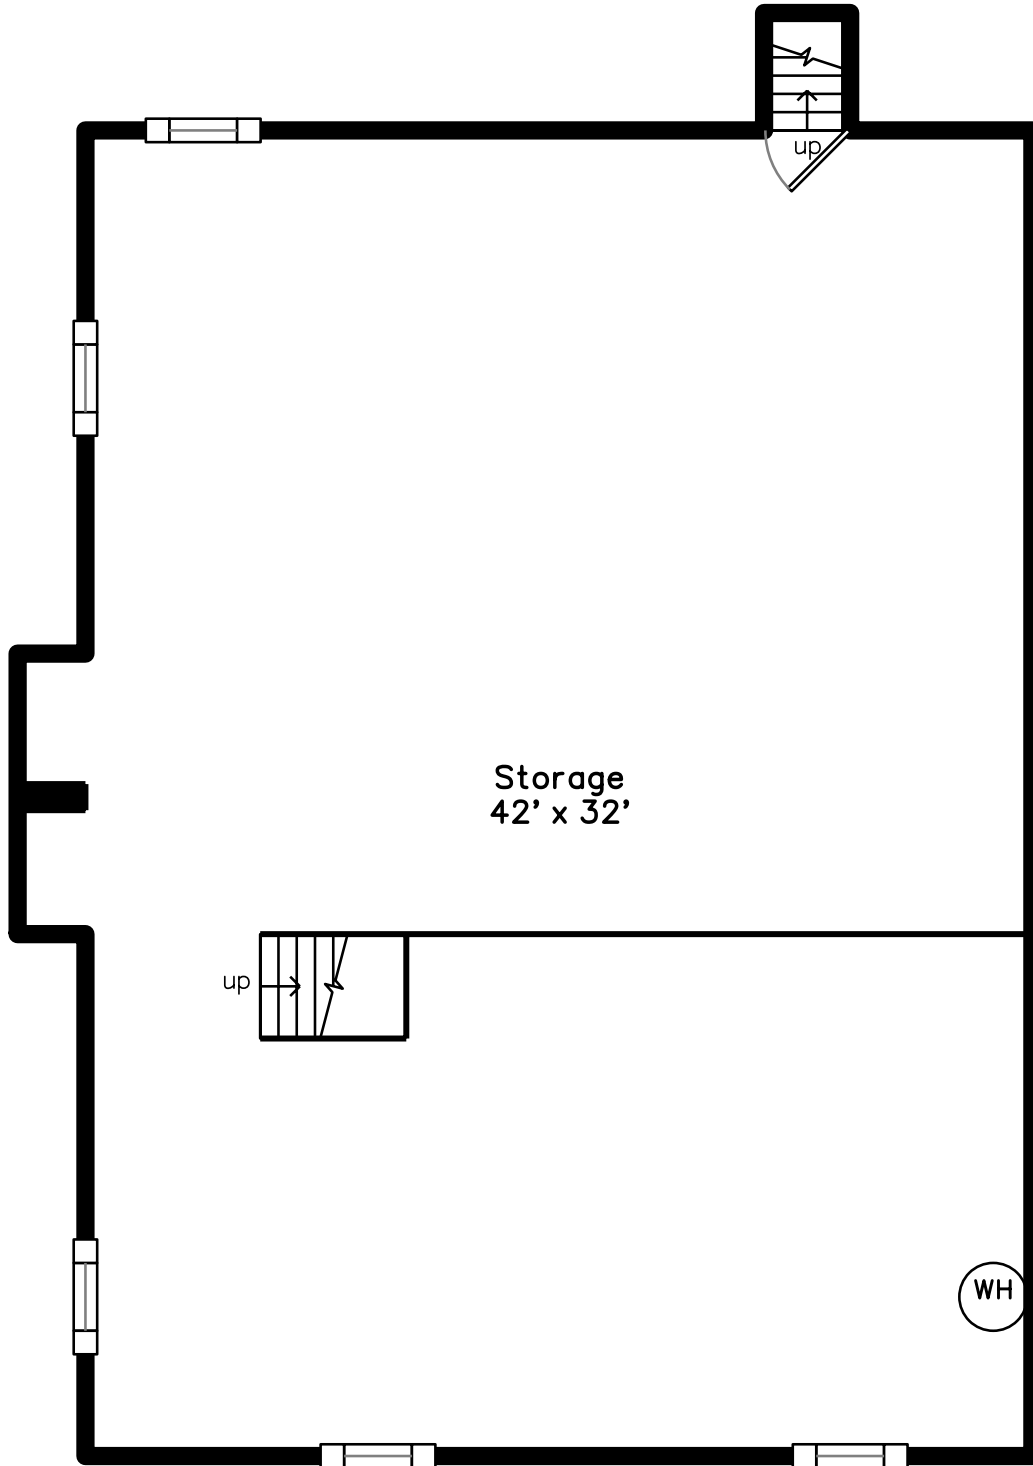

Upper

Main

Basement

658 Commonwealth Avenue
Newton, MA 02459

PicturePlan by  vis-home

Measurements may not be 100% accurate.
Floor plans are provided for convenience only.
Room sizes are not used to calculate area.

Upper

Main

Basement

Outside

Outside

Outside

Back

Back

Foyer

Dining Room

Dining Room

Dining Room

Dining Room

Kitchen

Kitchen

Kitchen