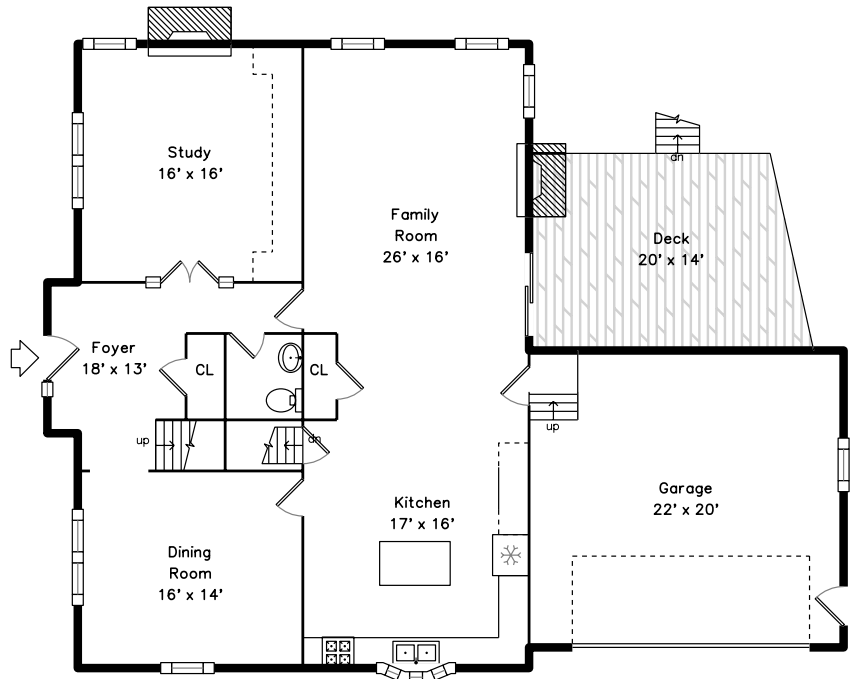

Upper

Main

Basement

658 Commonwealth Avenue
Newton, MA 02459

PicturePlan by  vis-home

Measurements may not be 100% accurate.
Floor plans are provided for convenience only.
Room sizes are not used to calculate area.

Upper

Main

Basement

Outside

Outside

Outside

Back

Back

Foyer

Dining Room

Dining Room

Dining Room

Dining Room

Kitchen

Kitchen

Kitchen

Kitchen

Kitchen

Kitchen

Kitchen

Family Room

Family Room

Family Room

Study