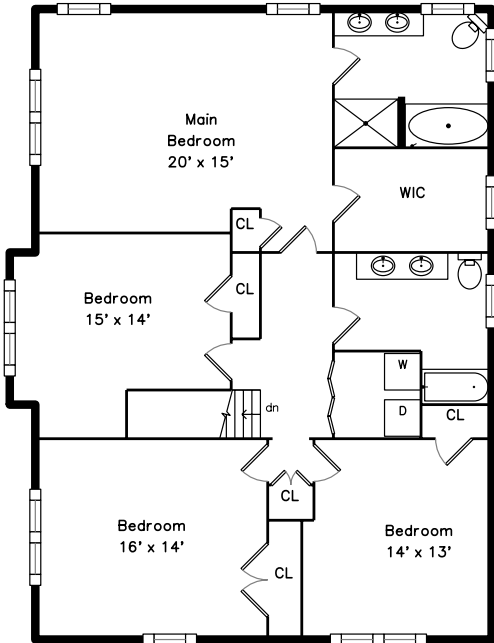

Upper

Main

Basement

658 Commonwealth Avenue
Newton, MA 02459

PicturePlan by  vis-home

Measurements may not be 100% accurate.
Floor plans are provided for convenience only.
Room sizes are not used to calculate area.

Upper

Main

Basement

Outside

Outside

Outside

Back

Back

Foyer

Dining Room

Dining Room

Dining Room

Dining Room

Kitchen

Kitchen

Kitchen

Kitchen

Kitchen

Kitchen

Kitchen

Family Room

Family Room

Family Room

Study