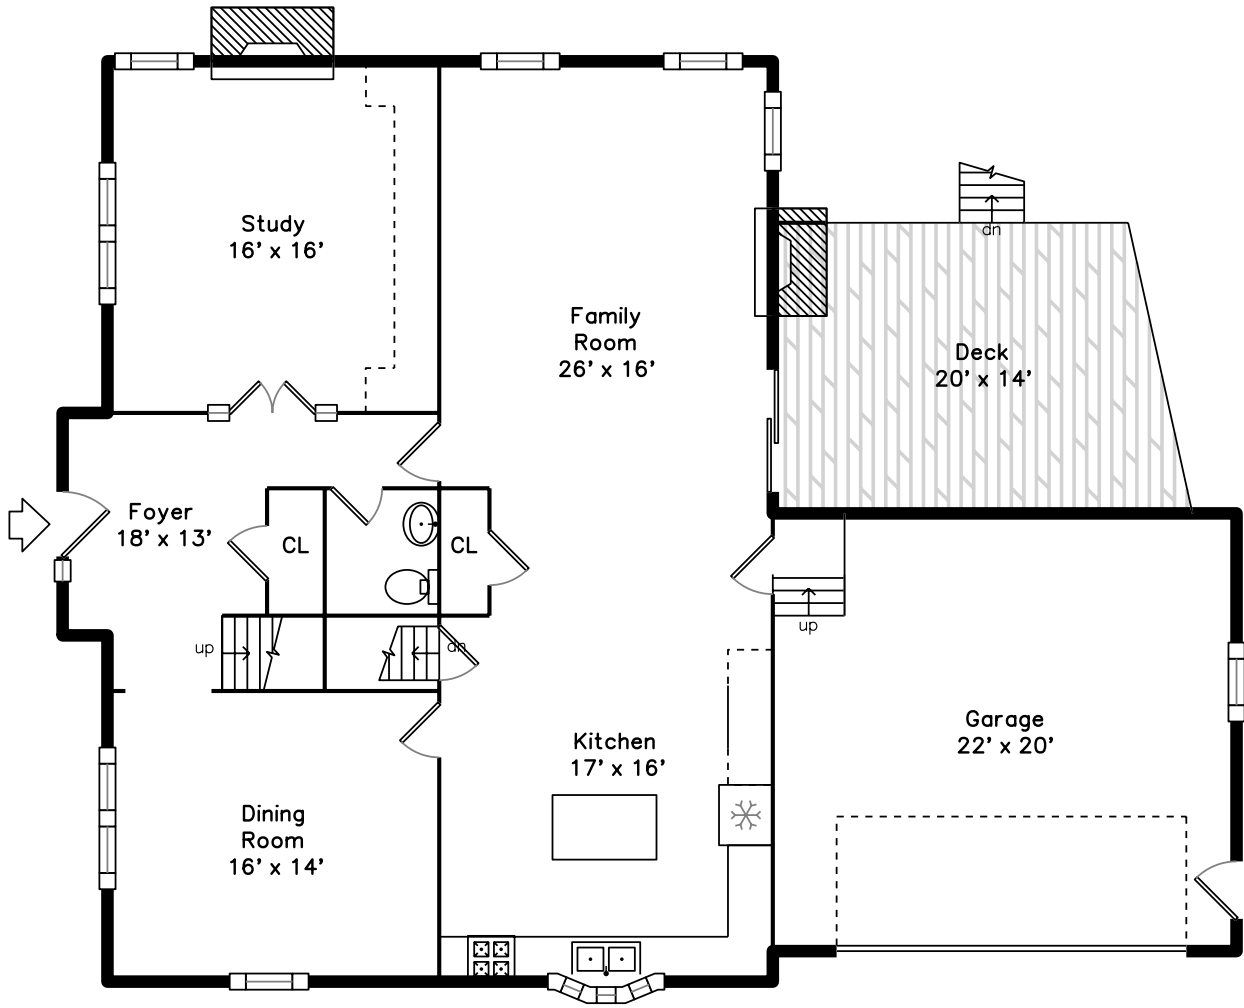

Upper

Main

Basement

658 Commonwealth Avenue
Newton, MA 02459

PicturePlan by  vis-home

Measurements may not be 100% accurate.
Floor plans are provided for convenience only.
Room sizes are not used to calculate area.

Upper

Main

Basement

Outside

Outside

Outside

Back

Back

Foyer

Dining Room

Dining Room

Dining Room

Dining Room

Kitchen

Kitchen

Kitchen

Kitchen

Kitchen

Kitchen

Kitchen

Family Room

Family Room

Family Room

Study