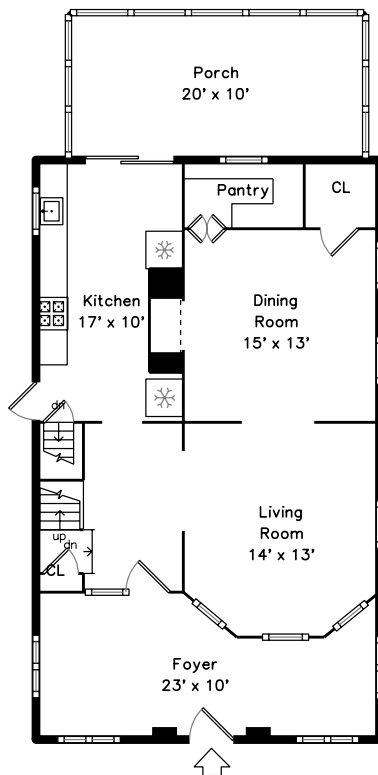

Top

Upper

Main

Lower

**636 South Street
Roslindale, MA 02131**

PicturePlan by vis-home

Measurements may not be 100% accurate.
Floor plans are provided for convenience only.
Room sizes are not used to calculate area.

Top

Upper

Main

Lower

Outside

Outside

Outside

Living Room

Living Room

Living Room

Dining Room

Dining Room

Dining Room

Kitchen

Kitchen

Kitchen

Bedroom

Bedroom

Bedroom

Bathroom

Bonus Room

Bonus Room

Bonus Room

Office