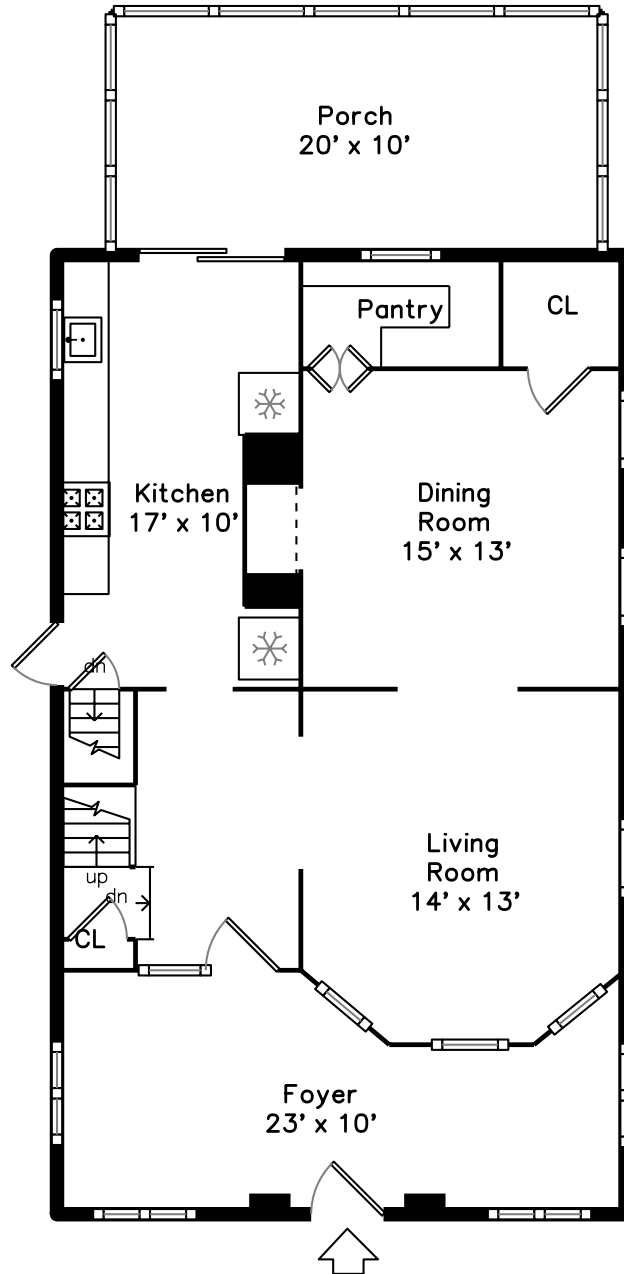

Top

Upper

Main

Lower

**636 South Street
Roslindale, MA 02131**

PicturePlan by vis-home

Measurements may not be 100% accurate.
Floor plans are provided for convenience only.
Room sizes are not used to calculate area.

Top

Upper

Main

Lower

Outside

Outside

Outside

Living Room

Living Room

Living Room

Dining Room

Dining Room

Dining Room

Kitchen

Kitchen

Kitchen

Kitchen

Hall

Hall

Hall

Pantry

Foyer

Foyer

Foyer