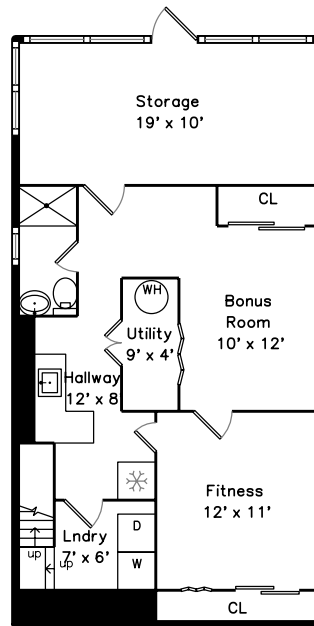

Top

Upper

Main

Lower

**636 South Street
Roslindale, MA 02131**

PicturePlan by vis-home

Measurements may not be 100% accurate.
Floor plans are provided for convenience only.
Room sizes are not used to calculate area.

Top

Upper

Main

Lower

Outside

Outside

Outside

Living Room

Living Room

Living Room

Dining Room

Dining Room

Dining Room

Kitchen

Kitchen

Kitchen

Bedroom

Bedroom

Bedroom

Bathroom

Bonus Room

Bonus Room

Bonus Room

Office