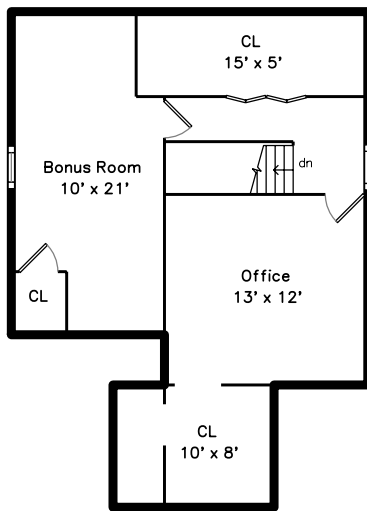

Top

Upper

Main

Lower

**636 South Street
Roslindale, MA 02131**

PicturePlan by vis-home

Measurements may not be 100% accurate.
Floor plans are provided for convenience only.
Room sizes are not used to calculate area.

Top

Upper

Main

Lower

Outside

Outside

Outside

Living Room

Living Room

Living Room

Dining Room

Dining Room

Dining Room

Kitchen

Kitchen

Kitchen

Bedroom

Bedroom

Bedroom

Bathroom

Bonus Room

Bonus Room

Bonus Room

Office