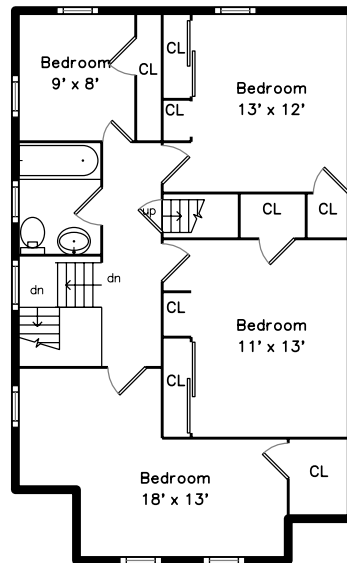

Top

Upper

Main

Lower

**636 South Street
Roslindale, MA 02131**

PicturePlan by vis-home

Measurements may not be 100% accurate.
Floor plans are provided for convenience only.
Room sizes are not used to calculate area.

Top

Upper

Main

Lower

Outside

Outside

Outside

Living Room

Living Room

Living Room

Dining Room

Dining Room

Dining Room

Kitchen

Kitchen

Kitchen

Bedroom

Bedroom

Bedroom

Bathroom

Bonus Room

Bonus Room

Bonus Room

Office