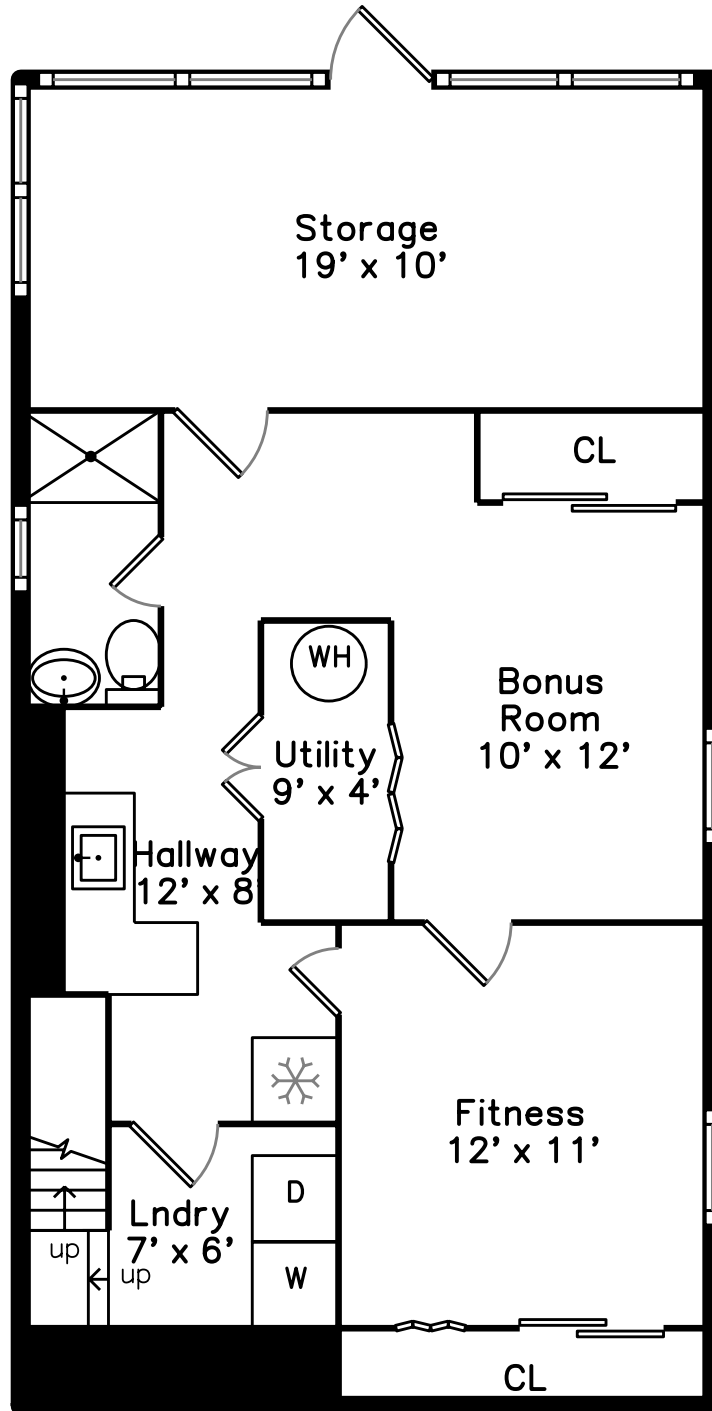

Top

Upper

Main

Lower

**636 South Street
Roslindale, MA 02131**

PicturePlan by vis-home

Measurements may not be 100% accurate.
Floor plans are provided for convenience only.
Room sizes are not used to calculate area.

Top

Upper

Main

Lower

Outside

Outside

Outside

Living Room

Living Room

Living Room

Dining Room

Dining Room

Dining Room

Kitchen

Kitchen

Kitchen

Kitchen

Hall

Hall

Hall

Pantry

Foyer

Foyer

Foyer