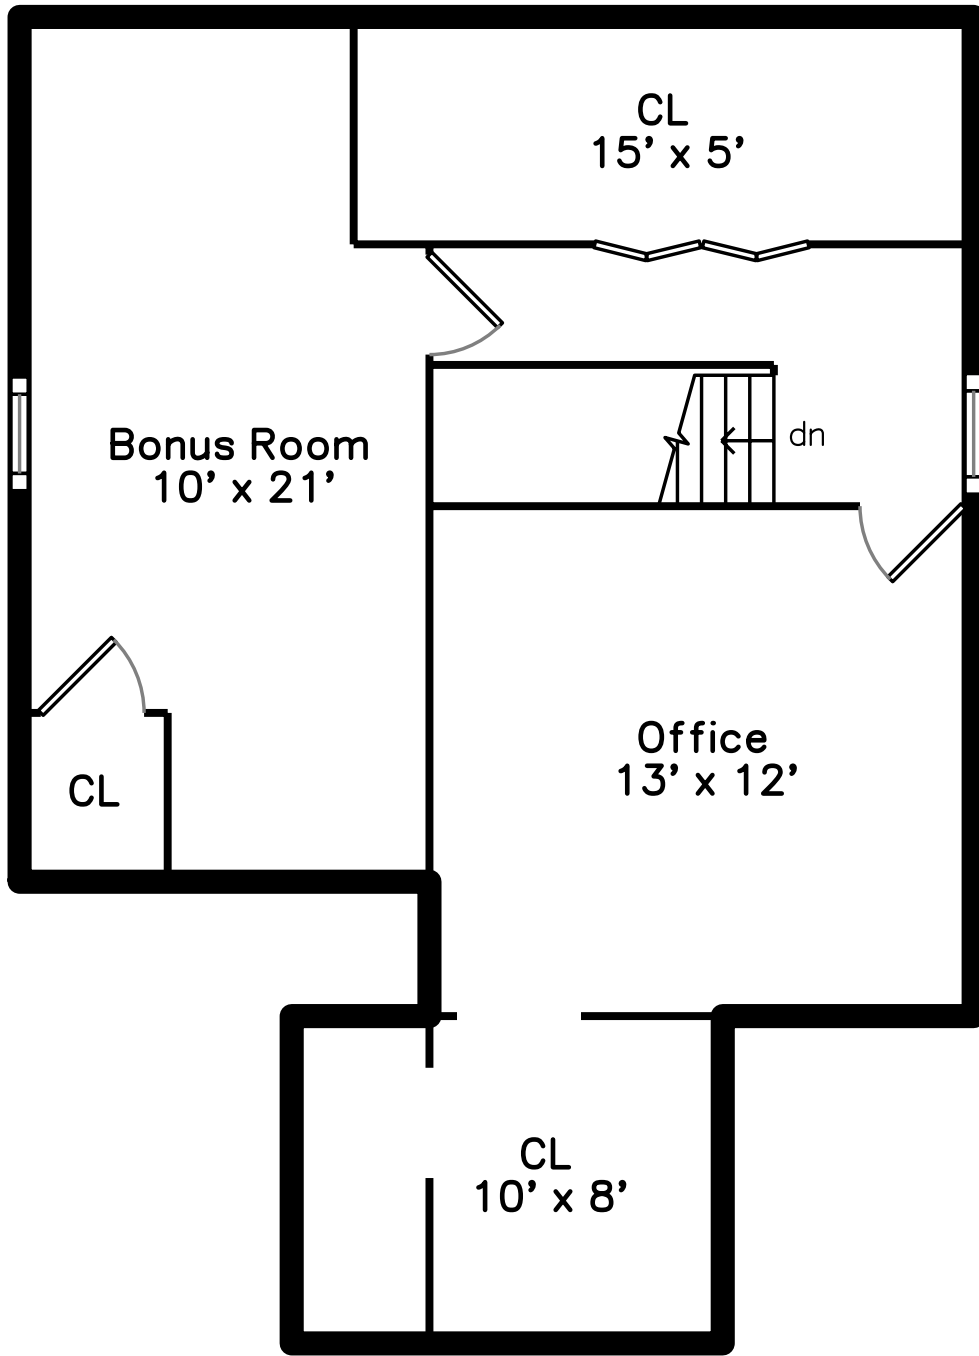

Top

Upper

Main

Lower

**636 South Street
Roslindale, MA 02131**

PicturePlan by vis-home

Measurements may not be 100% accurate.
Floor plans are provided for convenience only.
Room sizes are not used to calculate area.

Top

Upper

Main

Lower

Outside

Outside

Outside

Living Room

Living Room

Living Room

Dining Room

Dining Room

Dining Room

Kitchen

Kitchen

Kitchen

Bedroom

Bedroom

Bedroom

Bathroom

Bonus Room

Bonus Room

Bonus Room

Office