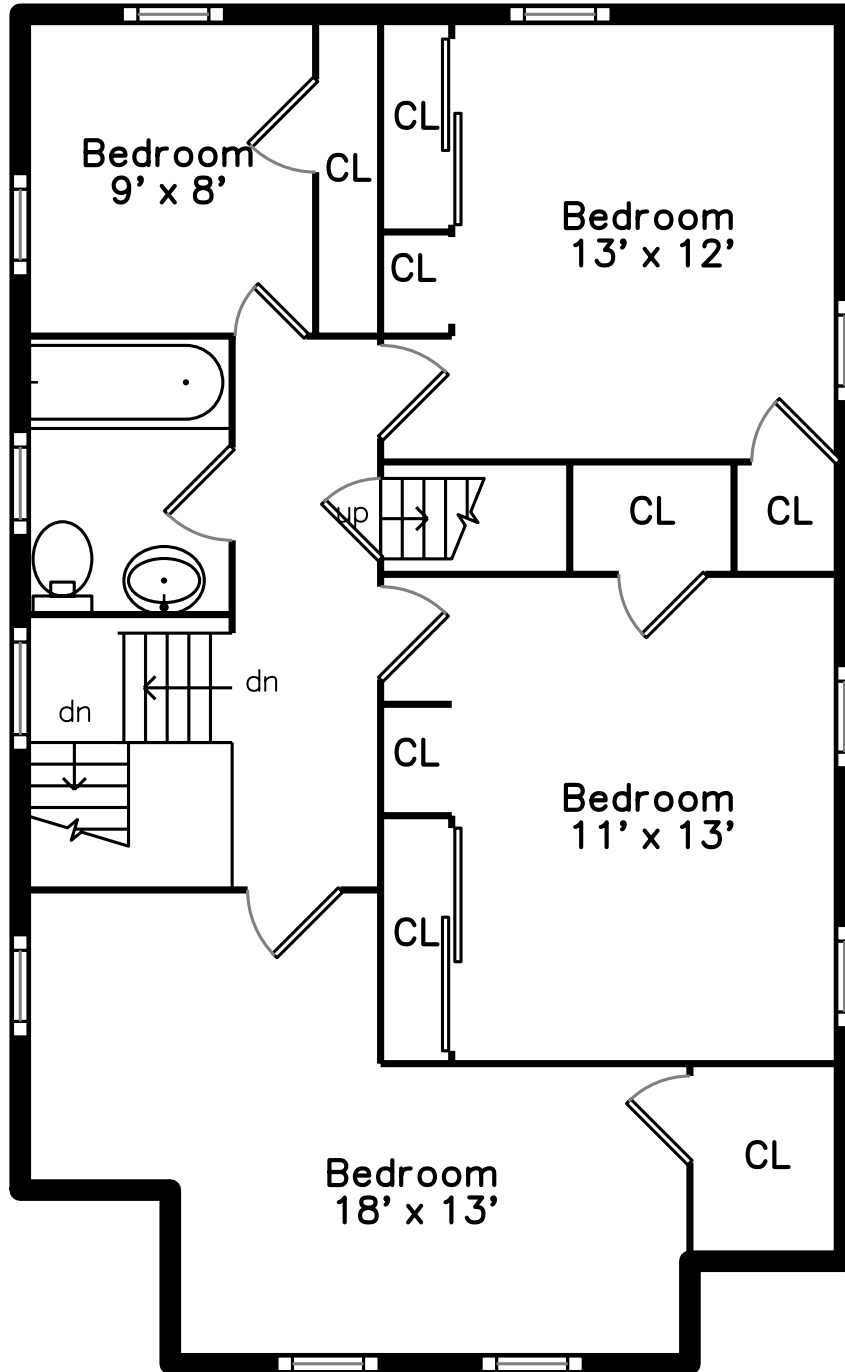

Top

Upper

Main

Lower

**636 South Street
Roslindale, MA 02131**

PicturePlan by vis-home

Measurements may not be 100% accurate.
Floor plans are provided for convenience only.
Room sizes are not used to calculate area.

Top

Upper

Main

Lower

Outside

Outside

Outside

Living Room

Living Room

Living Room

Dining Room

Dining Room

Dining Room

Kitchen

Kitchen

Kitchen

Bedroom

Bedroom

Bedroom

Bathroom

Bonus Room

Bonus Room

Bonus Room

Office