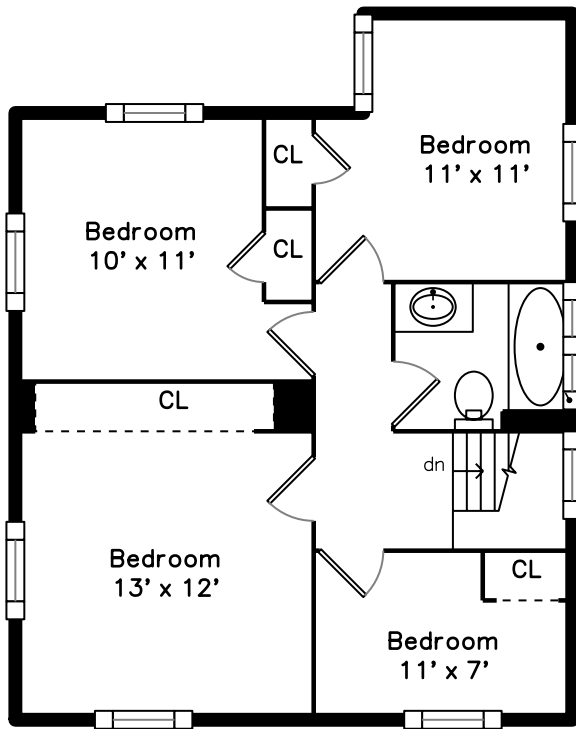

# Upper

# Main

165 Monroe Street  
Dedham, MA 02026

PicturePlan by  vis-home

Measurements may not be 100% accurate.  
Floor plans are provided for convenience only.  
Room sizes are not used to calculate area.

Foyer

Living Room

Living Room

Living Room

Living Room

Dining Room

Dining Room

Dining Room