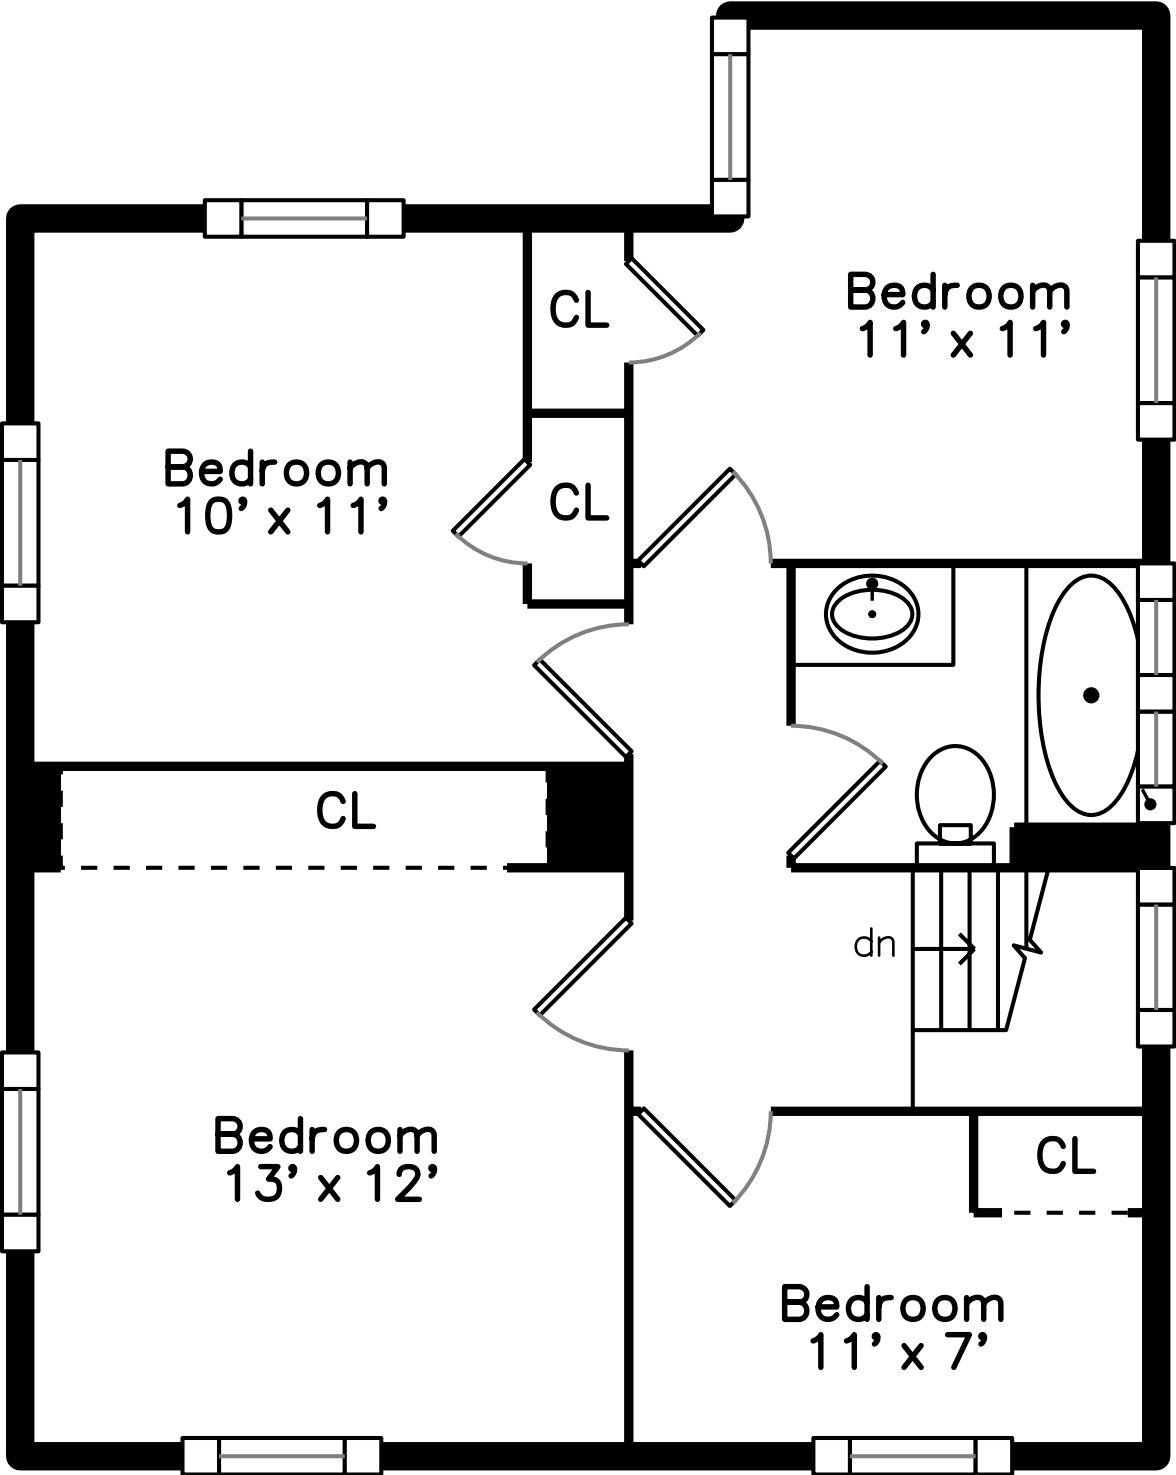

# Main

165 Monroe Street  
Dedham, MA 02026

PicturePlan by  vis-home

Measurements may not be 100% accurate.  
Floor plans are provided for convenience only.  
Room sizes are not used to calculate area.

# Upper

Foyer

Living Room

Living Room

Living Room

Living Room

Dining Room

Dining Room

Dining Room