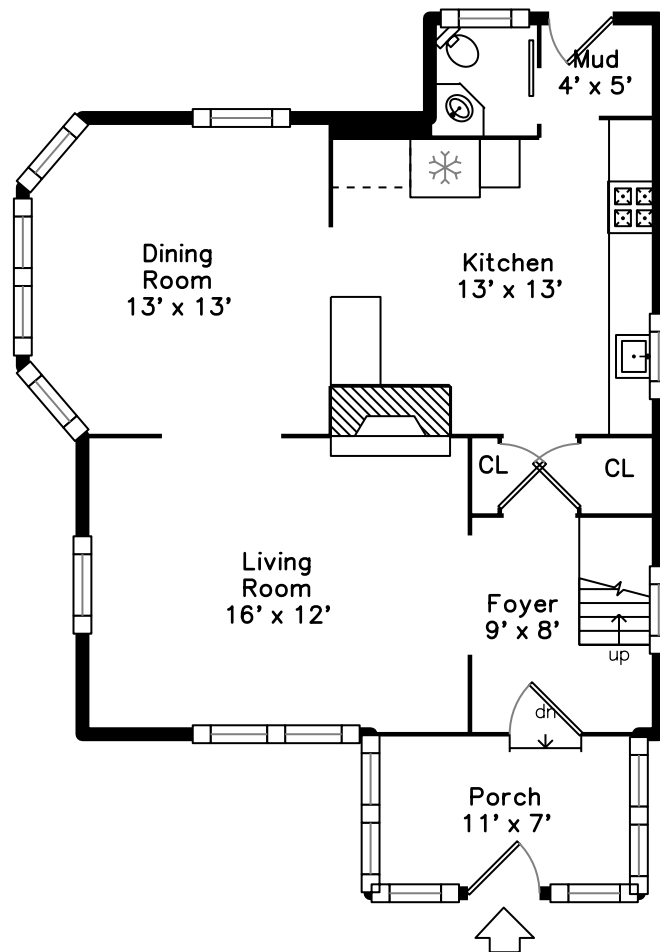

# Upper

# Main

165 Monroe Street  
Dedham, MA 02026

PicturePlan by  vis-home

Measurements may not be 100% accurate.  
Floor plans are provided for convenience only.  
Room sizes are not used to calculate area.

Foyer

Living Room

Living Room

Living Room

Living Room

Dining Room

Dining Room

Dining Room