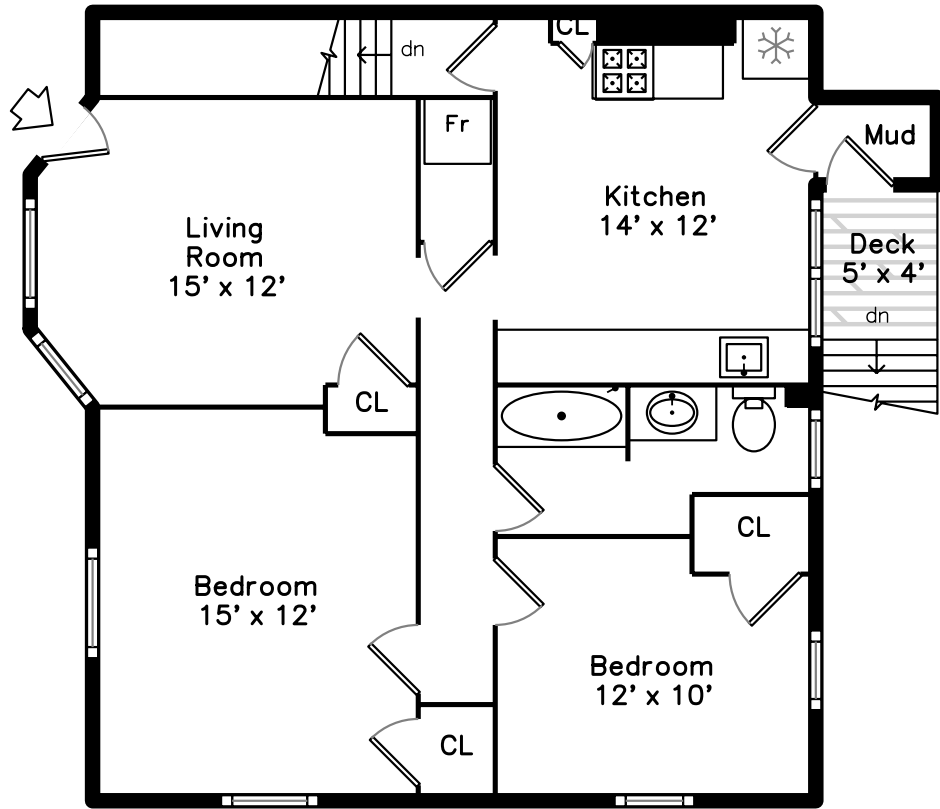

Main

Basement

215 Ash Street 4
Waltham, MA 02453

PicturePlan by  vis-home

Measurements may not be 100% accurate.
Floor plans are provided for convenience only.
Room sizes are not used to calculate area.

Main

Basement

Building

Building

Building

Building

Building

Building

Building

Building

Building

Building

Building

Living Room

Living Room

Living Room

Living Room

Living Room

Living Room

Kitchen

Kitchen

Kitchen

Kitchen

Kitchen

Kitchen