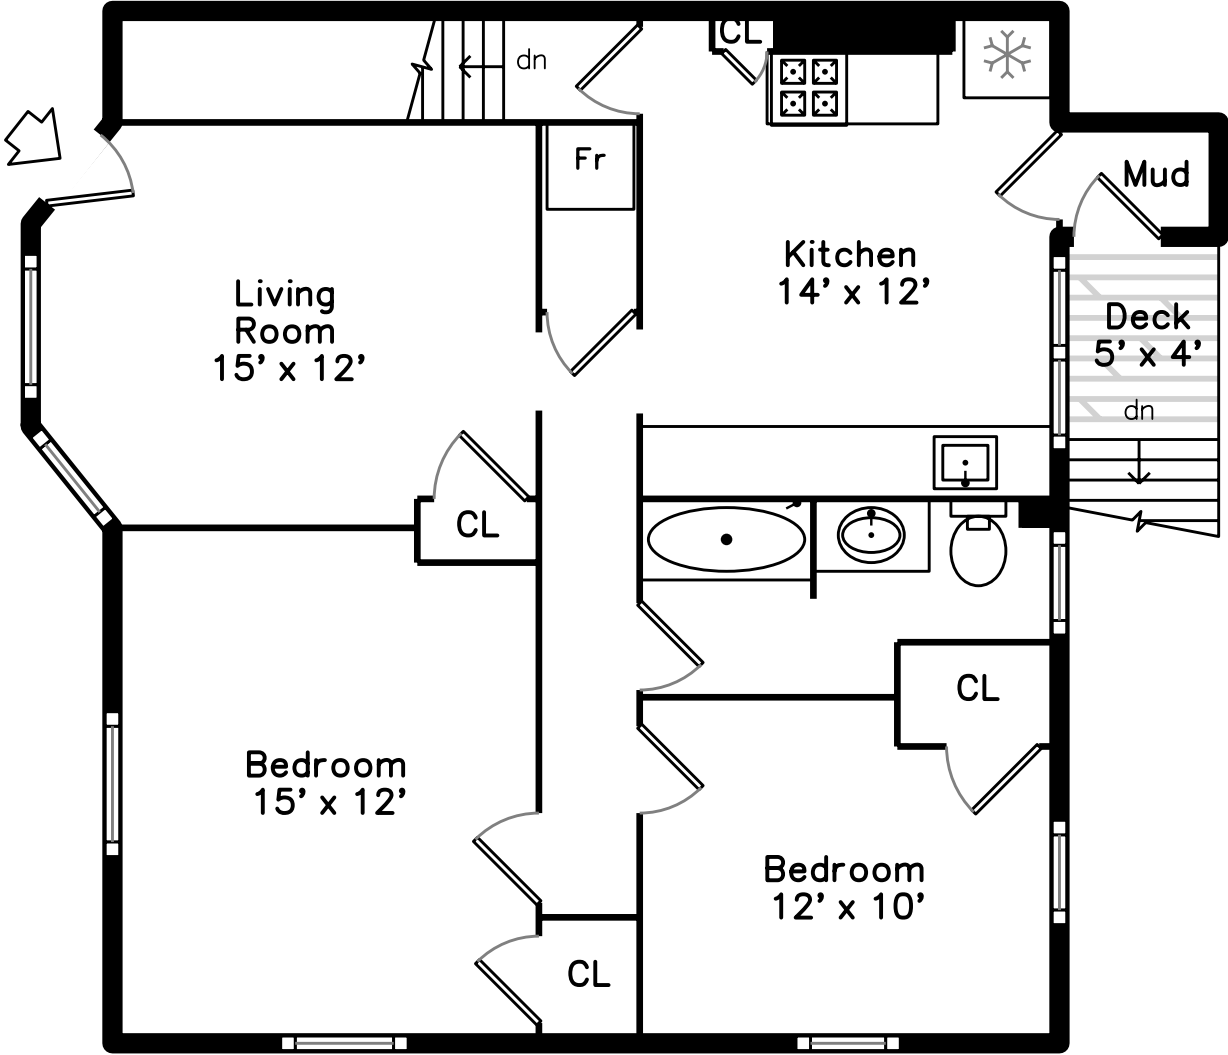

Main

Basement

215 Ash Street 4
Waltham, MA 02453

PicturePlan by  vis-home

Measurements may not be 100% accurate.
Floor plans are provided for convenience only.
Room sizes are not used to calculate area.

Main

Basement

Building

Building

Building

Building

Building

Building

Building

Building

Building

Building

Building

Living Room

Living Room

Living Room

Living Room

Living Room

Living Room

Kitchen

Kitchen

Kitchen

Kitchen

Kitchen

Kitchen