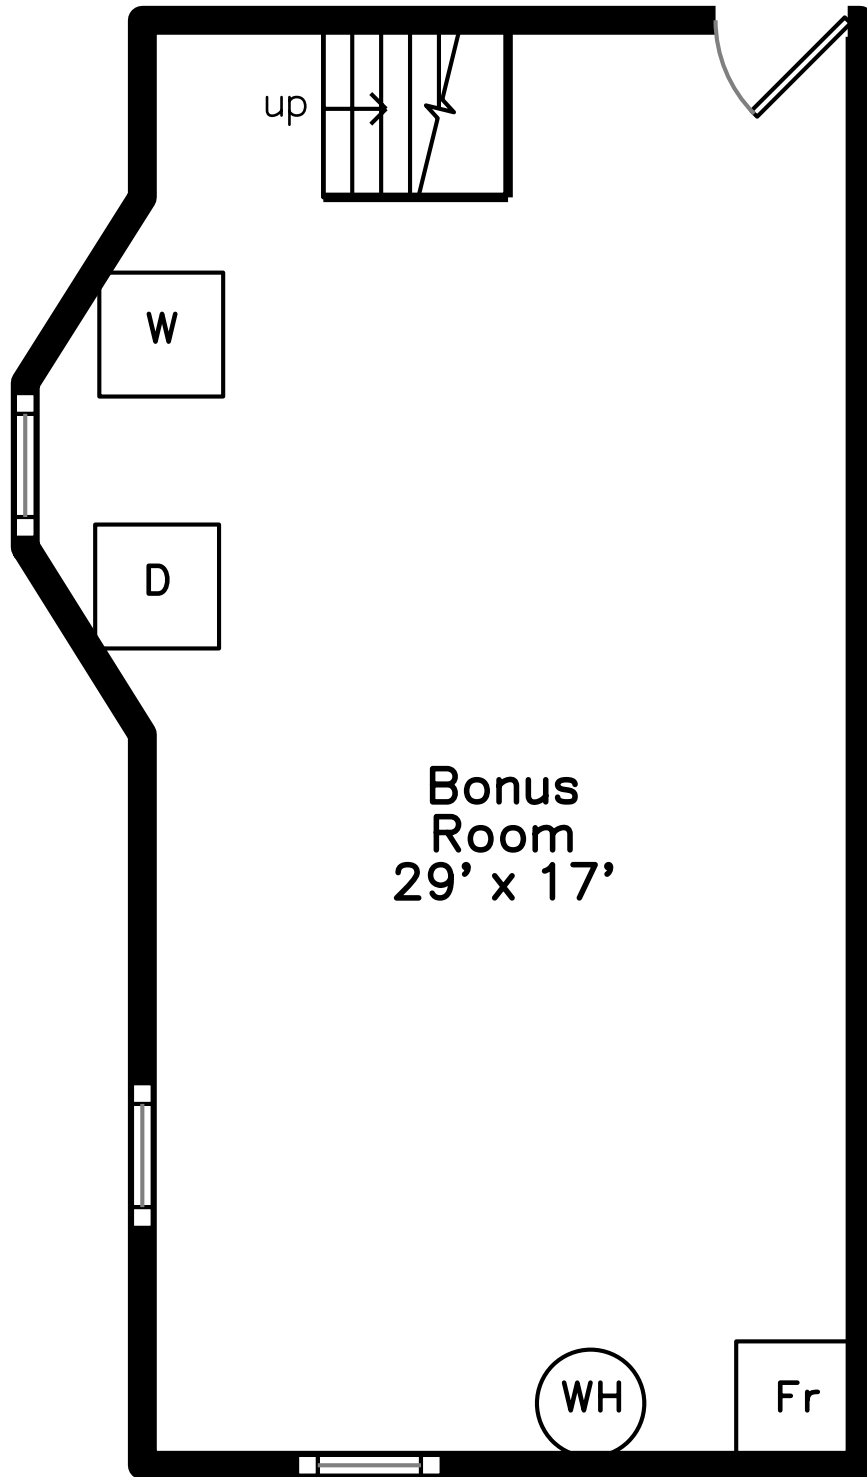

Main

Basement

215 Ash Street 4
Waltham, MA 02453

PicturePlan by  vis-home

Measurements may not be 100% accurate.
Floor plans are provided for convenience only.
Room sizes are not used to calculate area.

Main

Basement

Building

Building

Building

Building

Building

Building

Building

Building

Building

Building

Building

Living Room

Living Room

Living Room

Living Room

Living Room

Living Room

Kitchen

Kitchen

Kitchen

Kitchen

Kitchen

Kitchen