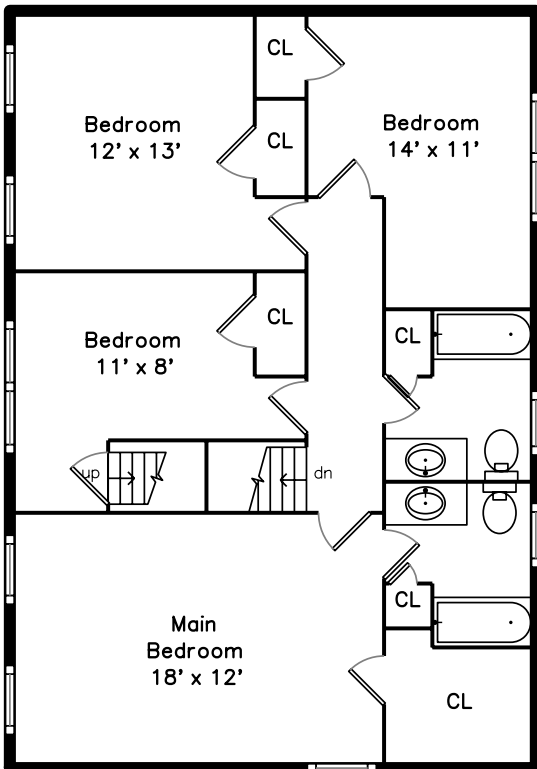

Top

Main

Upper

23 Gilman Road
Billerica, MA 01862

PicturePlan by vis-home

Measurements may not be 100% accurate.
Floor plans are provided for convenience only.
Room sizes are not used to calculate area.

Top

Upper

Main

Outside

Outside

Foyer

Foyer

Living Room

Living Room

Kitchen

Family Room

Family Room

Family Room

Powder Room

Laundry

Main Bedroom

Main Bedroom

Main Bedroom

Bathroom

Bedroom

Bedroom

Bedroom

Bedroom

Bedroom

Main Bathroom