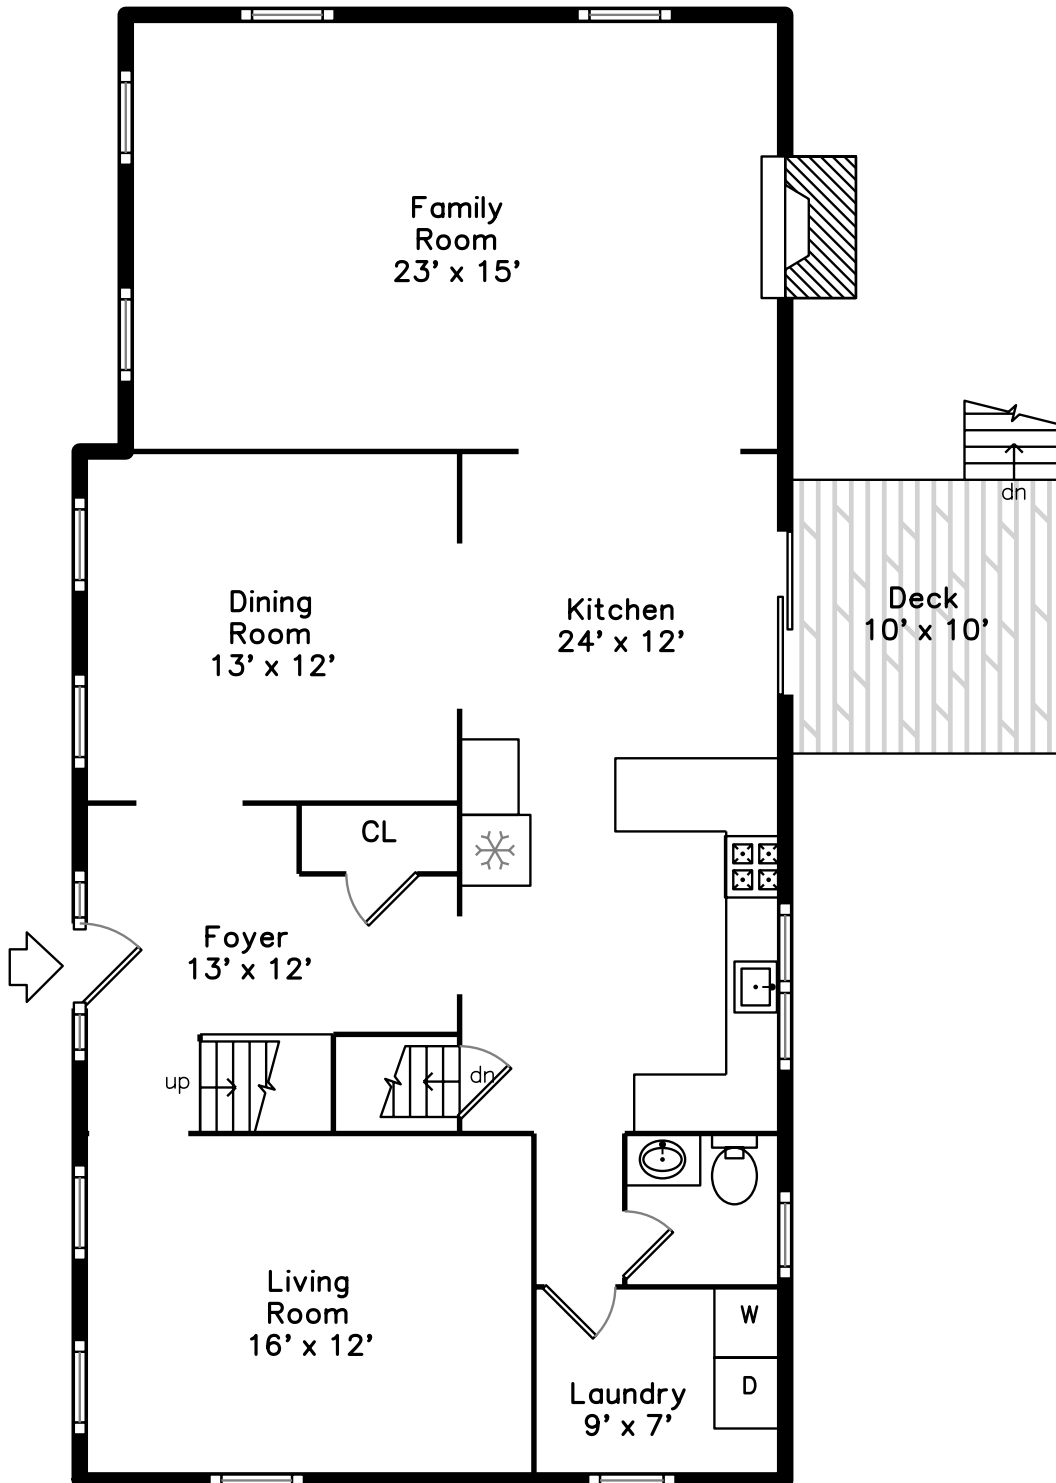

Top

Main

Upper

23 Gilman Road
Billerica, MA 01862

PicturePlan by vis-home

Measurements may not be 100% accurate.
Floor plans are provided for convenience only.
Room sizes are not used to calculate area.

Top

Upper

Main

Outside

Outside

Foyer

Foyer

Living Room

Living Room

Dining Room

Dining Room

Dining Room

Kitchen

Kitchen

Kitchen

Kitchen

Kitchen

Kitchen

Family Room

Family Room

Family Room

Powder Room

Laundry

Main Bedroom

Main Bedroom