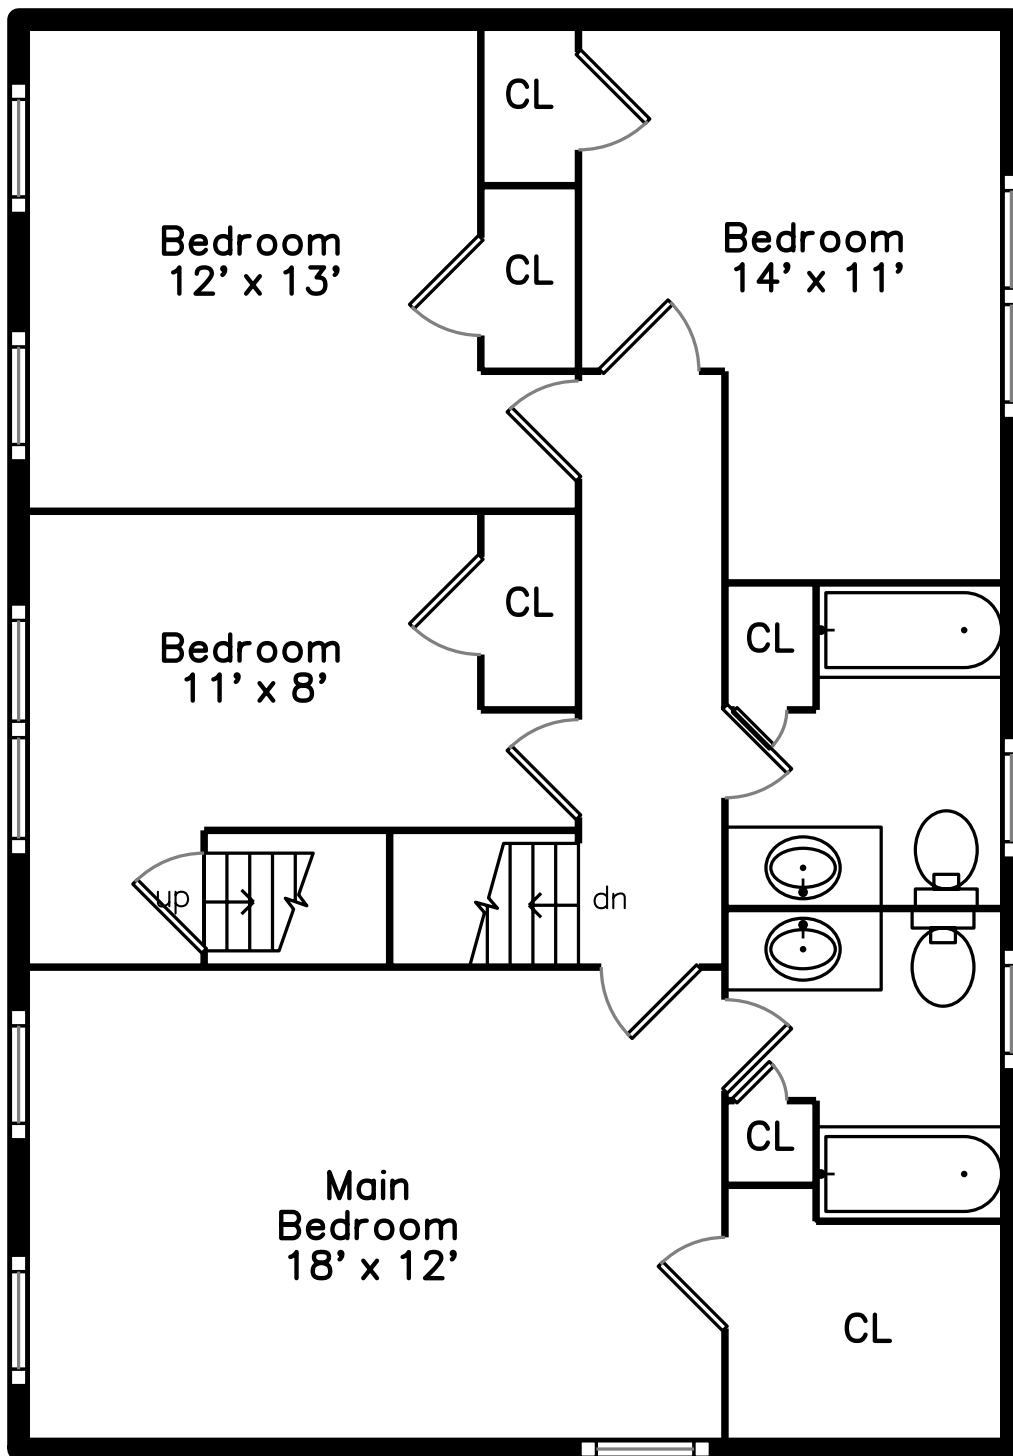

Top

Main

Upper

23 Gilman Road
Billerica, MA 01862

PicturePlan by vis-home

Measurements may not be 100% accurate.
Floor plans are provided for convenience only.
Room sizes are not used to calculate area.

Top

Upper

Main

Outside

Outside

Foyer

Foyer

Living Room

Living Room

Dining Room

Dining Room

Dining Room

Kitchen

Kitchen

Kitchen

Kitchen

Kitchen

Kitchen

Family Room

Family Room

Family Room

Powder Room

Laundry

Main Bedroom

Main Bedroom