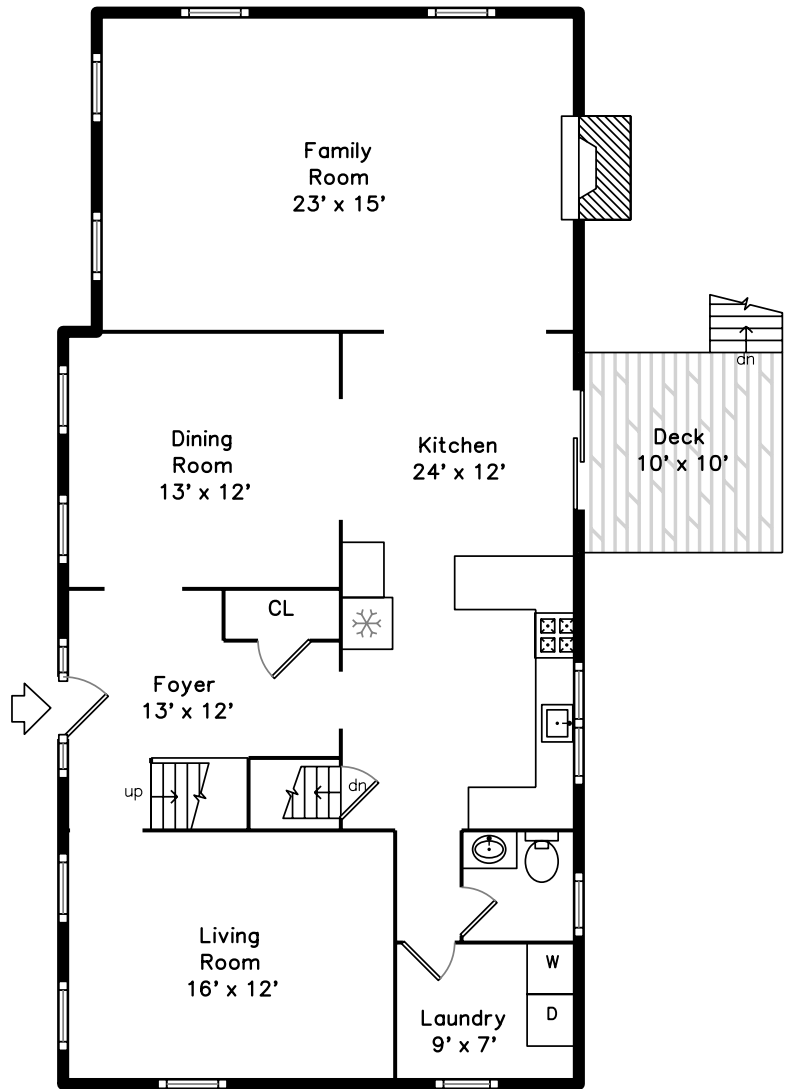

Top

Main

Upper

23 Gilman Road
Billerica, MA 01862

PicturePlan by vis-home

Measurements may not be 100% accurate.
Floor plans are provided for convenience only.
Room sizes are not used to calculate area.

Top

Upper

Main

Outside

Outside

Foyer

Foyer

Living Room

Living Room

Dining Room

Dining Room

Dining Room

Kitchen

Kitchen

Kitchen

Kitchen

Kitchen

Kitchen

Family Room

Family Room

Family Room

Powder Room

Laundry

Main Bedroom

Main Bedroom