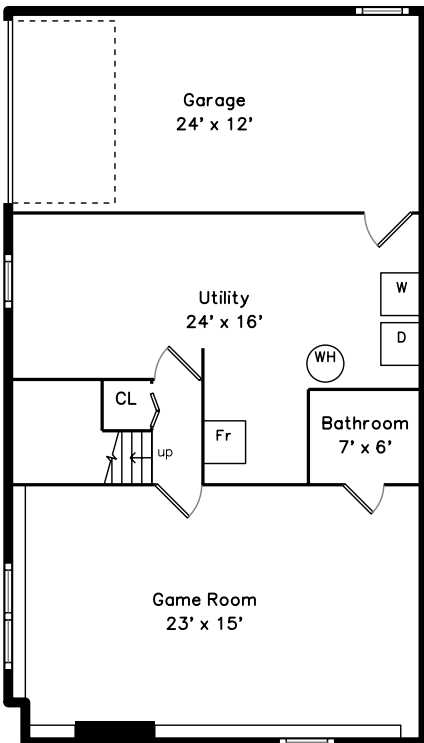

# Upper

# Main

# Lower

138 Beech Street  
Tewksbury, MA 01876

PicturePlan by  vis-home

Measurements may not be 100% accurate.  
Floor plans are provided for convenience only.  
Room sizes are not used to calculate area.