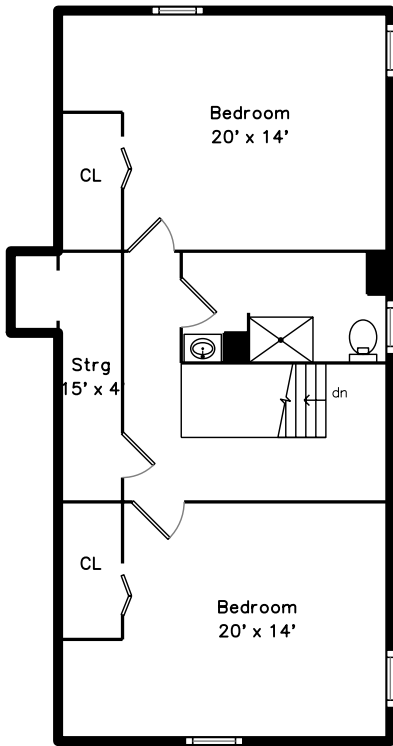

# Upper

# Main

# Lower

138 Beech Street  
Tewksbury, MA 01876

PicturePlan by  vis-home

Measurements may not be 100% accurate.  
Floor plans are provided for convenience only.  
Room sizes are not used to calculate area.

Family Room

Family Room

Family Room

Family Room

Family Room

Bedroom

Bedroom

Bedroom