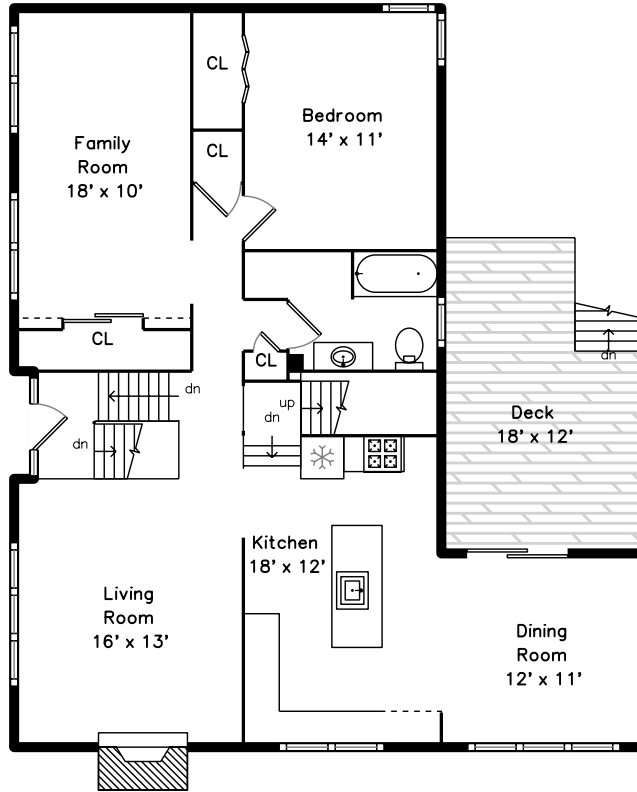

# Upper

# Lower

138 Beech Street  
Tewksbury, MA 01876

PicturePlan by  vis-home

Measurements may not be 100% accurate.  
Floor plans are provided for convenience only.  
Room sizes are not used to calculate area.

Family Room

Family Room

Family Room

Family Room

Family Room

Bedroom

Bedroom

Bedroom

Storage

Bedroom

Bedroom

Bedroom

Bedroom

Bedroom

Utility

Utility